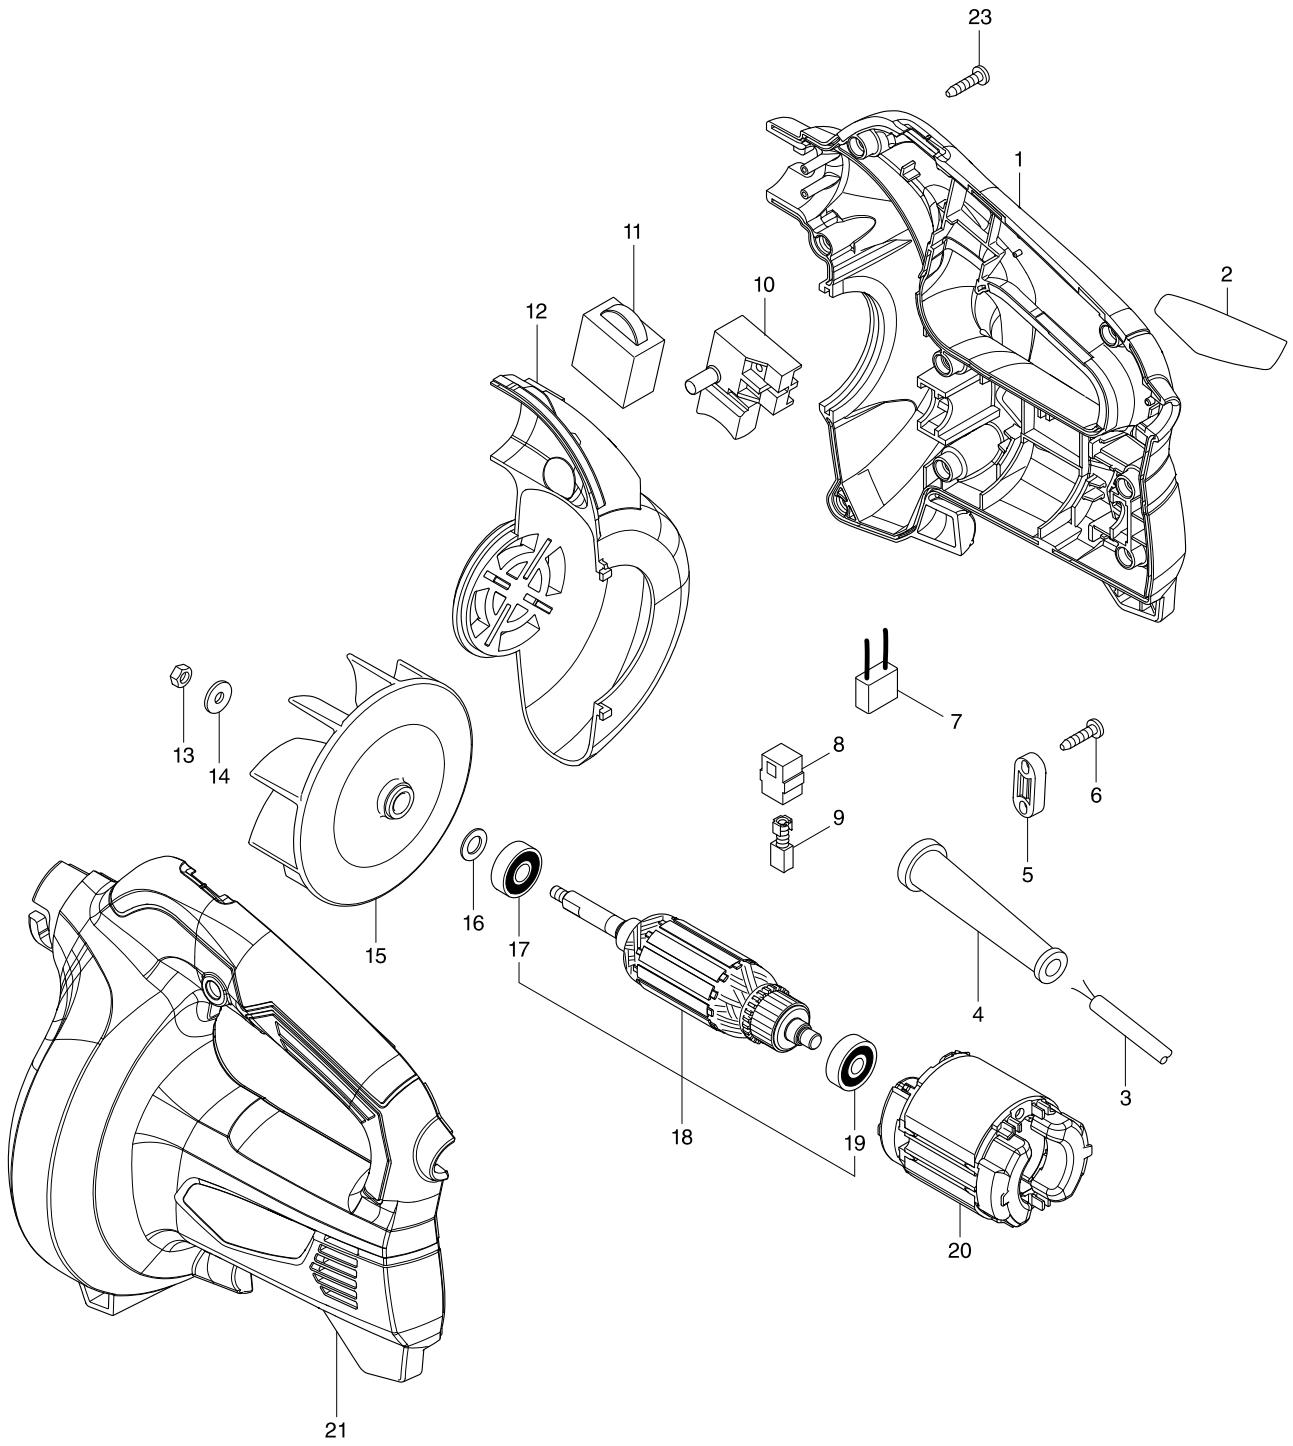

# Model No. M4000 BLOWER

# Model No. M4000 BLOWER

Item	Parts No.	Description	I/C	QTY	N/O	Opt. 1	Opt. 2	NOTE
001A	183A92-1	HOUSING SET		1	*			
D10		INC. 21			*			
001-1A	183B73-1	HOUSING SET	<	1				
D10		INC. 21						
001-1B	183A91-3	HOUSING SET		1				
D10		INC. 21						
002	850V68-6	M4000 NAME PLATE		1				
003	665383-1	POWER SUPPLY CORD 1.0-2-2.0		1	*			
003-1	695556-2	POWER SUPPLY CORD 1.0-2-2.0	O	1				
004	682569-2	CORD GUARD 8-85		1				
005	687124-5	STRAIN RELIEF		1				
006	266326-2	TAPPING SCREW 4X18		2				
007	645218-2	NOISE SUPPRESSOR		1				
008	643566-3	BRUSH HOLDER 5X8		2				
009	191998-3	CARBON BRUSH CB-85		1				
010	650217-1	SWITCH FA1-6/1B-1		1				
011	620187-8	CONTROLLER FA-02		1				
012A	454071-3	INNER HOUSING		1	*			
012-1A	454069-0	INNER HOUSING	<	1				
012-1B	455994-8	INNER HOUSING		1				
013	252103-8	HEX. LOCK NUT M5-8		1				
014	267294-2	FLAT WASHER 5		1				
015	240077-5	FAN 100		1				
016	267240-5	FLAT WASHER 8		1				
017	210046-0	BALL BEARING 608ZZ		1				
018	515863-6	ARMATURE ASS'Y 220V		1				
D10		INC. 17,19						
019	210050-9	BALL BEARING 627ZZ		1				
020	633798-0	FIELD 220V		1				
021A	183A92-1	HOUSING SET		1	*			
D10		INC. 1			*			
021-1A	183B73-1	HOUSING SET	<	1				
D10		INC. 1						
021-1B	183A91-3	HOUSING SET		1				
D10		INC. 1						
023	266326-2	TAPPING SCREW 4X18		8				
A01	418919-3	SASH NOZZLE		1				
A02	418920-8	JOINT		1				
A03	421905-5	NOZZLE		1				
E01	688164-6	LINE FILTER		1				