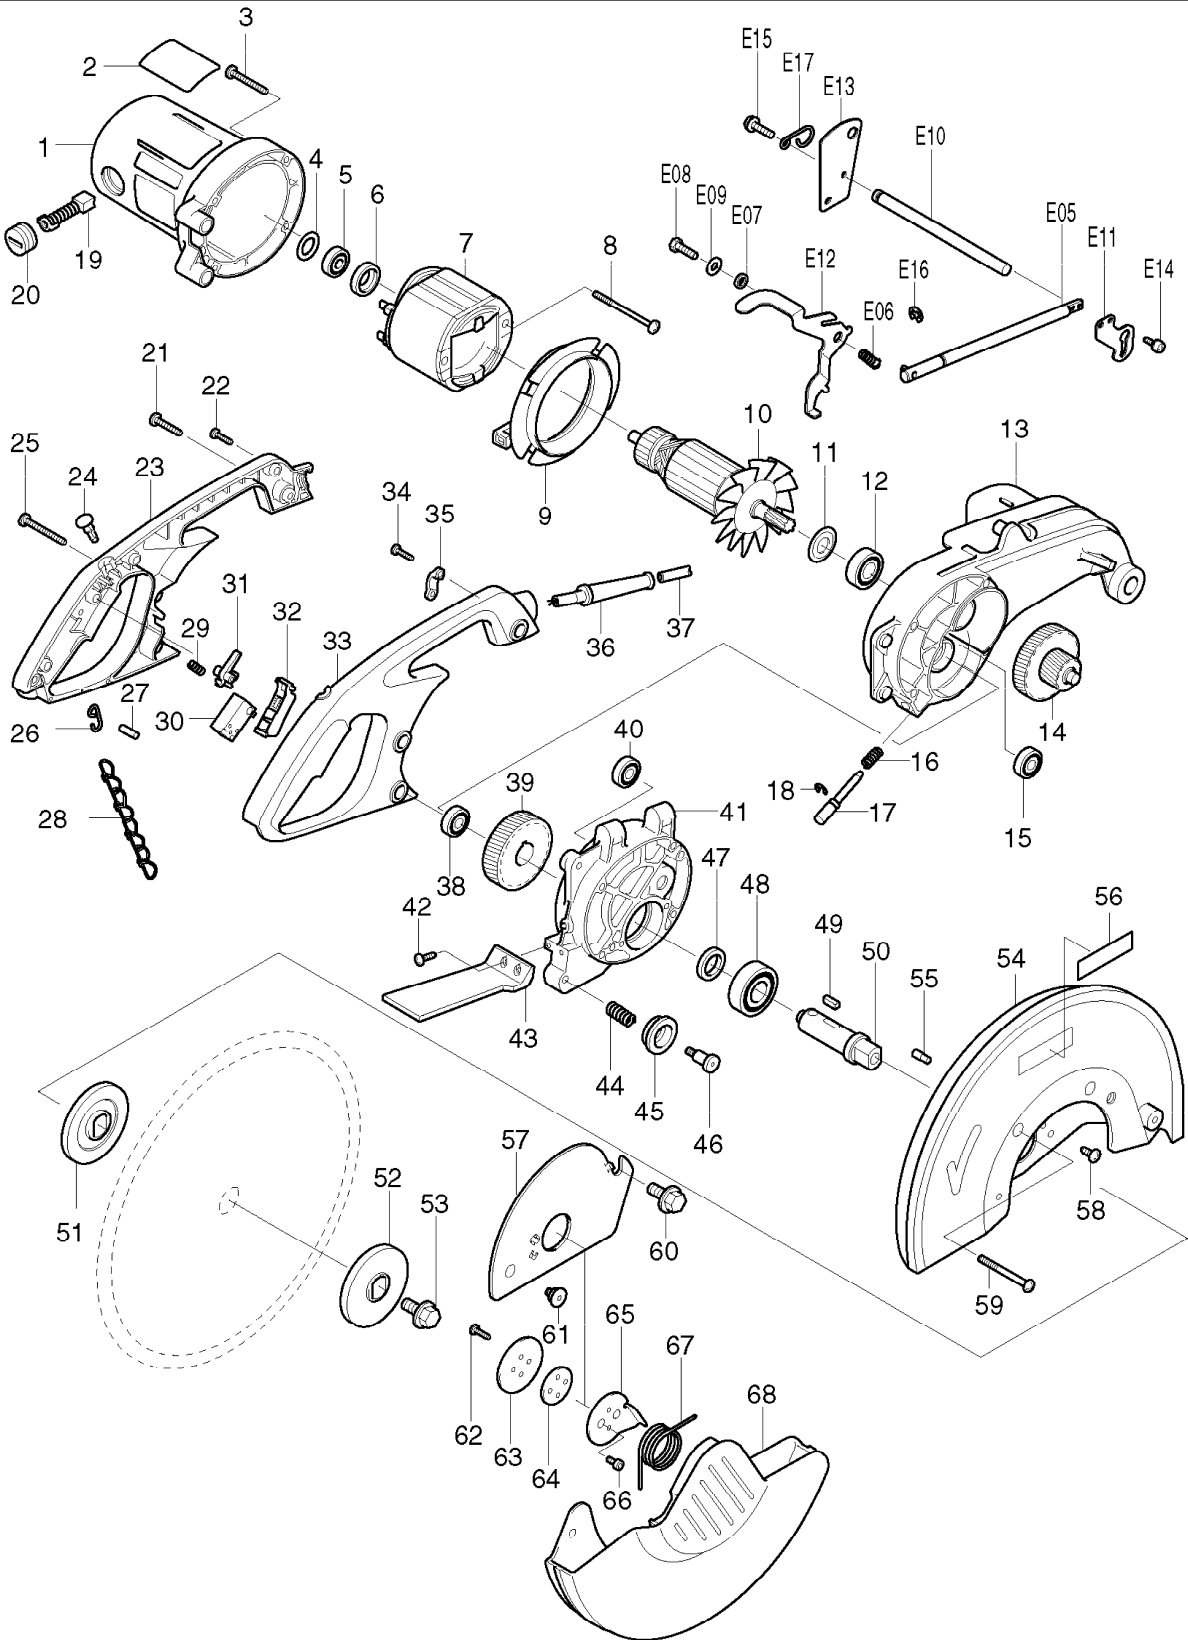

SPARE PARTS LIST

MODEL NO. LC1230

ITEM	PART NO.	DESCRIPTION	QTY	NOTE
109	322679-0	VICE SCREW /LC1230	1	
110	322209-7	WISE NUT /LS1510/LC1230	1	
111	911451-1	P.H. SCREW M8 X 30 /LC1230	2	
112	311949-2	SCREW GUIDE /2414/LC1230/2416S	1	
113	*****	*****	***	*****
114	951166-8	SPRING PIN 5-24 /LC1230/HR5201C/HR5211C	1	
115	257157-0	RING 8 /LS0810/LC1230	1	
A01	782210-8	SOCKET WRENCH 17MM /2414NB/LC1230/2416S	1	
A02	192219-6	SAFETY GOGGLE	1	
A03	A-87242	TCT SAW BLADE 305X25.4X60T /LC1230	1	
A04	411478-6	LOCK-OFF SWITCH BUTTON (REMOVABLE)	2	
E01	645200-1	NOISE SUPPRESSOR /9077S/9526B/9528B/2703	1	

SERVICE DRAWING

MODEL NO. LC1230