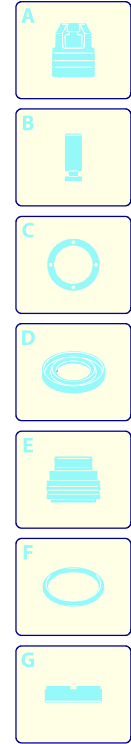

Model HW 112

Version:

Serial number:

Code: **13111**

10/01/2011

Validity	Pos.	Code	Description	Q
	1	3640240	Green guard	1
	2	3640200	Casing	1
	3	3640220	Handle	1
	4	3640340	Knob	1
	5	3082130	Water coupling kit	1
	6	3640290	Support	1
	7	3640580	Suction kit	1
	8	3640730	Delivery kit	1
	9	3640810	Electric pump assembly	1
	10	3640780	Capacitor	1
	11	3640300	Conveyor	1
	12	3640800	Screw kit	1
	13	3640250	Plate	1
	14	3640260	Plate	1
	15	3640270	Lever	1
	16	3640280	Knob	1
	17	3640760	Wheel	2
	18	3640380	Tank	1
	19	3440720	Filter	1
	20	3640390	Plug	1
	21	3640680	Pipe	1
	22	3640370	Accessories carrier	1
	23	3640230	Handle	1
	24	3640980	Knob	1
	25	3640210	Base	1
	26	3641070	Cable	1
	27	3640790	Switch	1
	28	3320200	Cable gland	1
	29	3640720	TSS kit	1
	30	3640820	Piston + seals kit	1
	31	3640550	Water seal kit	1
	32	3640740	Detergent suction kit	1
	33	3082661	Fitting	1
	34	3641110	Capacitor carrier	1

Model HW 112

Version:

Serial number:

Code: **13111**

10/01/2011

 230 V - 50 Hz

 UK

Validity	Pos.	Code	Description	Q
	1	3320152	Gun	1
	2	3320130	Extension	1
	3	3640650	Lance+lance head	1
	4	3320120	Lance+rotopower	1
	5	3640670	Lance head	1
	6	3640950	Fixed brush	1
	7	3640660	High pressure hose	1