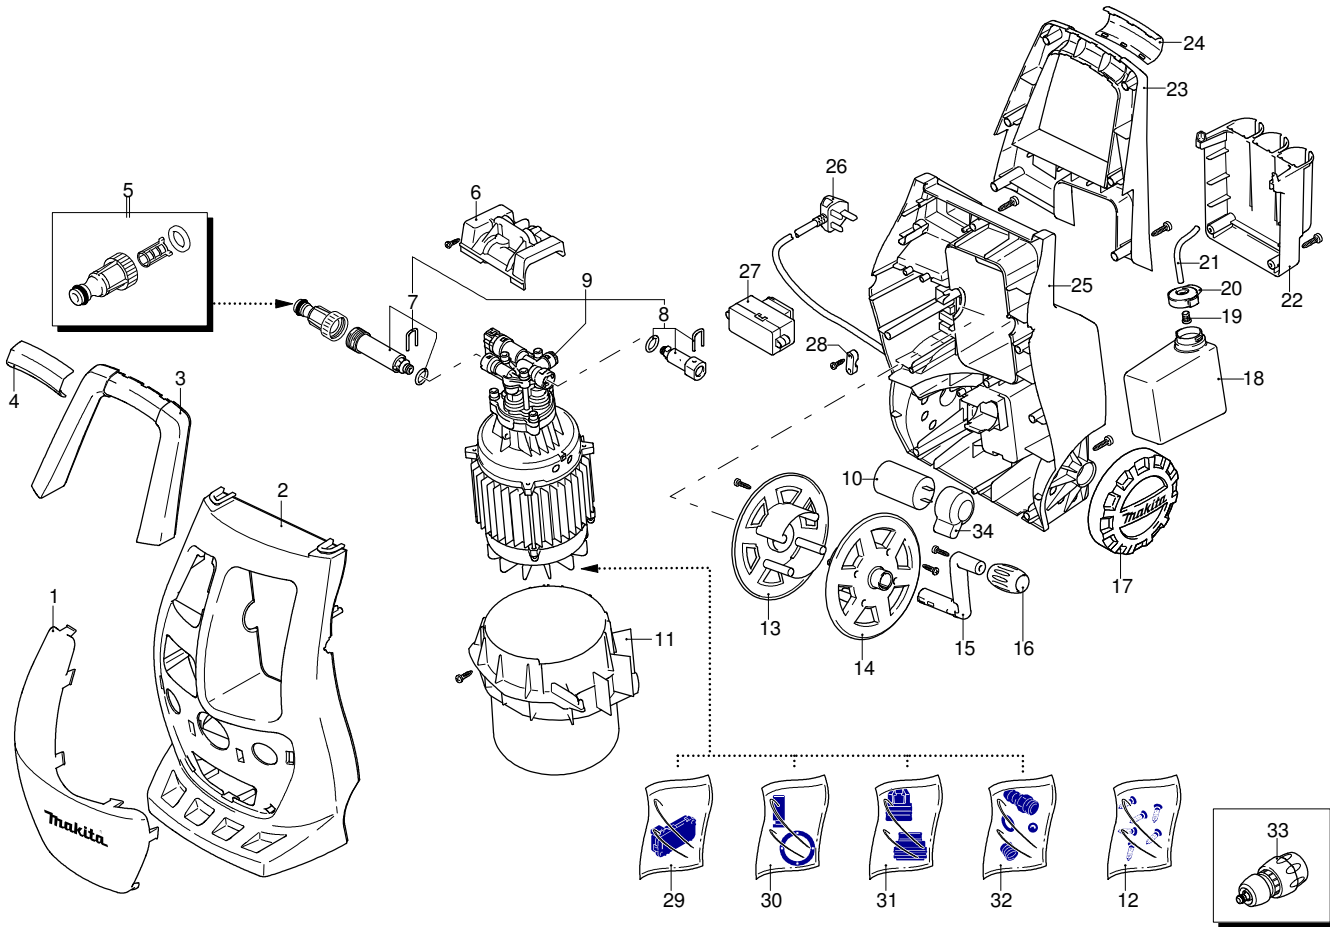

Model HW 112

Version:

Serial number:

Code: **13111**

10/01/2011

Validity	Pos.	Code	Description	Q
	1	3640240	Green guard	1
	2	3640200	Casing	1
	3	3640220	Handle	1
	4	3640340	Knob	1
	5	3082130	Water coupling kit	1
	6	3640290	Support	1
	7	3640580	Suction kit	1
	8	3640730	Delivery kit	1
	9	3640810	Electric pump assembly	1
	10	3640780	Capacitor	1
	11	3640300	Conveyor	1
	12	3640800	Screw kit	1
	13	3640250	Plate	1
	14	3640260	Plate	1
	15	3640270	Lever	1
	16	3640280	Knob	1
	17	3640760	Wheel	2
	18	3640380	Tank	1
	19	3440720	Filter	1
	20	3640390	Plug	1
	21	3640680	Pipe	1
	22	3640370	Accessories carrier	1
	23	3640230	Handle	1
	24	3640980	Knob	1
	25	3640210	Base	1
	26	3641070	Cable	1
	27	3640790	Switch	1
	28	3320200	Cable gland	1
	29	3640720	TSS kit	1
	30	3640820	Piston + seals kit	1
	31	3640550	Water seal kit	1
	32	3640740	Detergent suction kit	1
	33	3082661	Fitting	1
	34	3641110	Capacitor carrier	1

Model HW 112

Version:

Serial number:

Code: **13111**

10/01/2011

 230 V - 50 Hz

 UK

Validity	Pos.	Code	Description	Q
	1	3320152	Gun	1
	2	3320130	Extension	1
	3	3640650	Lance+lance head	1
	4	3320120	Lance+rotopower	1
	5	3640670	Lance head	1
	6	3640950	Fixed brush	1
	7	3640660	High pressure hose	1