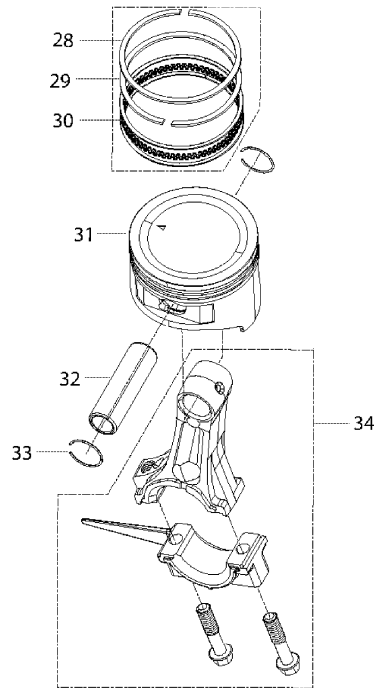

SERVICE DRAWING

MODEL NO. EG5550A