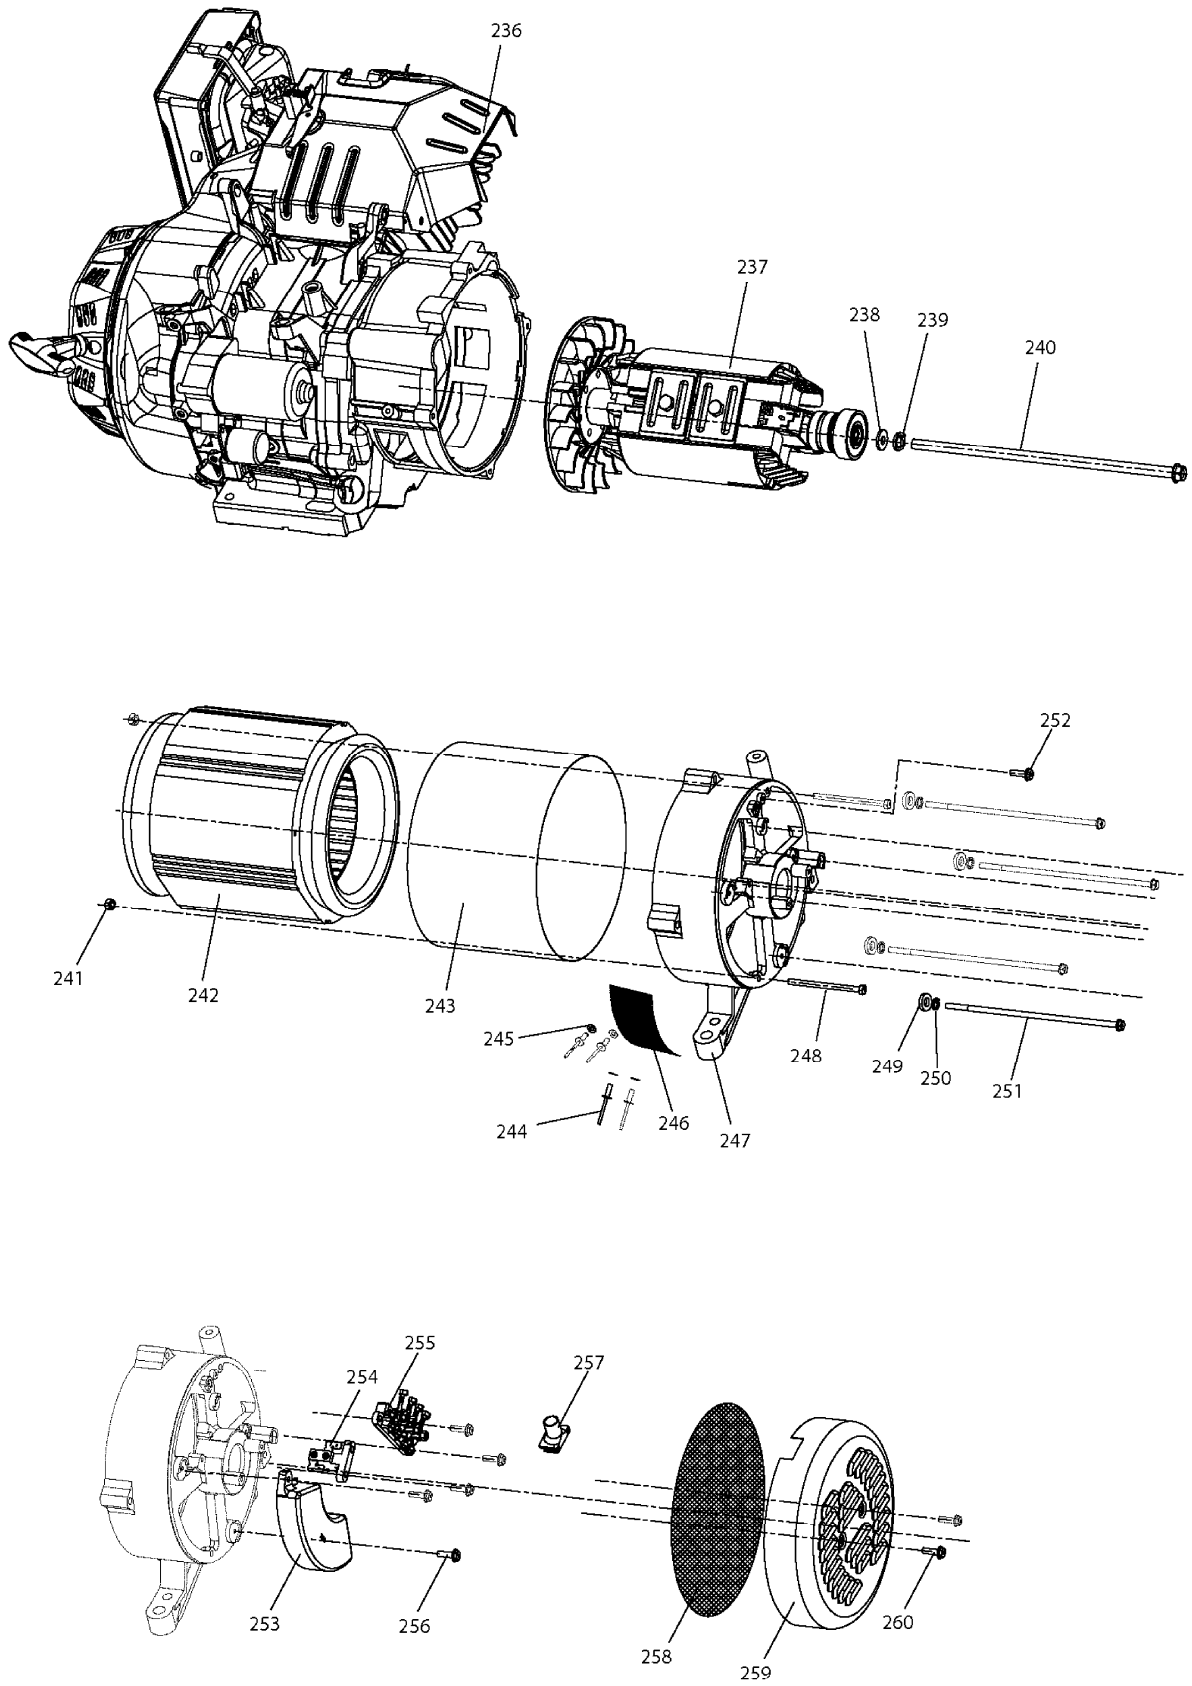

SPARE PARTS LIST

MODEL NO. EG5550A

ITEM	PART NO.	DESCRIPTION	QTY	NOTE
267	YA00000398	SUNK SCREW 5*14	2	
268	YA00000582	FUEL INSTRUCTION SHEET	1	
269	YA00000222	TANK	1	
270	YA00000400	MACHINE SCREW	4	
271	YA00000211	FUEL TANK SWITCH	1	
272	YA00000359	SMALL PANEL ASSEMBLY	1	
273	YA00000392	TYPE 1 NON-METALLIC HEX NUTS	2	
274	YA00000267	TANK CUSHION	4	
275	YA00000214	TANK CUSHION CASING	4	
280	YA00000238	BEFORE THE SMALL MASK	1	
281	YA00000208	INDICATING LAMP SHADE	2	
282	YA00000210	INDICATOR CAP	2	
283	YA00000347	ELECTRONIC COMPONENTS	1	
284	YA00000203	SMALL PANEL REAR COVER	1	
285	YA00000376	VOLTMETER	1	
286	YA00000378	AMMETER	1	
287	YA00000308	ELETRICAL WIRE	2	
288	YA00000309	ELETRICAL WIRE	1	
289	YA00000310	ELETRICAL WIRE	1	
290	YA00000200	MOTHER PLUG TERMINAL BLOCK	1	
291	YA00000192	HEAT SHRINKABLE TUBE	1	

SERVICE DRAWING

MODEL NO. EG5550A

SERVICE DRAWING

MODEL NO. EG5550A

SERVICE DRAWING

MODEL NO. EG5550A

SERVICE DRAWING

MODEL NO. EG5550A

SERVICE DRAWING

MODEL NO. EG5550A

SERVICE DRAWING

MODEL NO. EG5550A