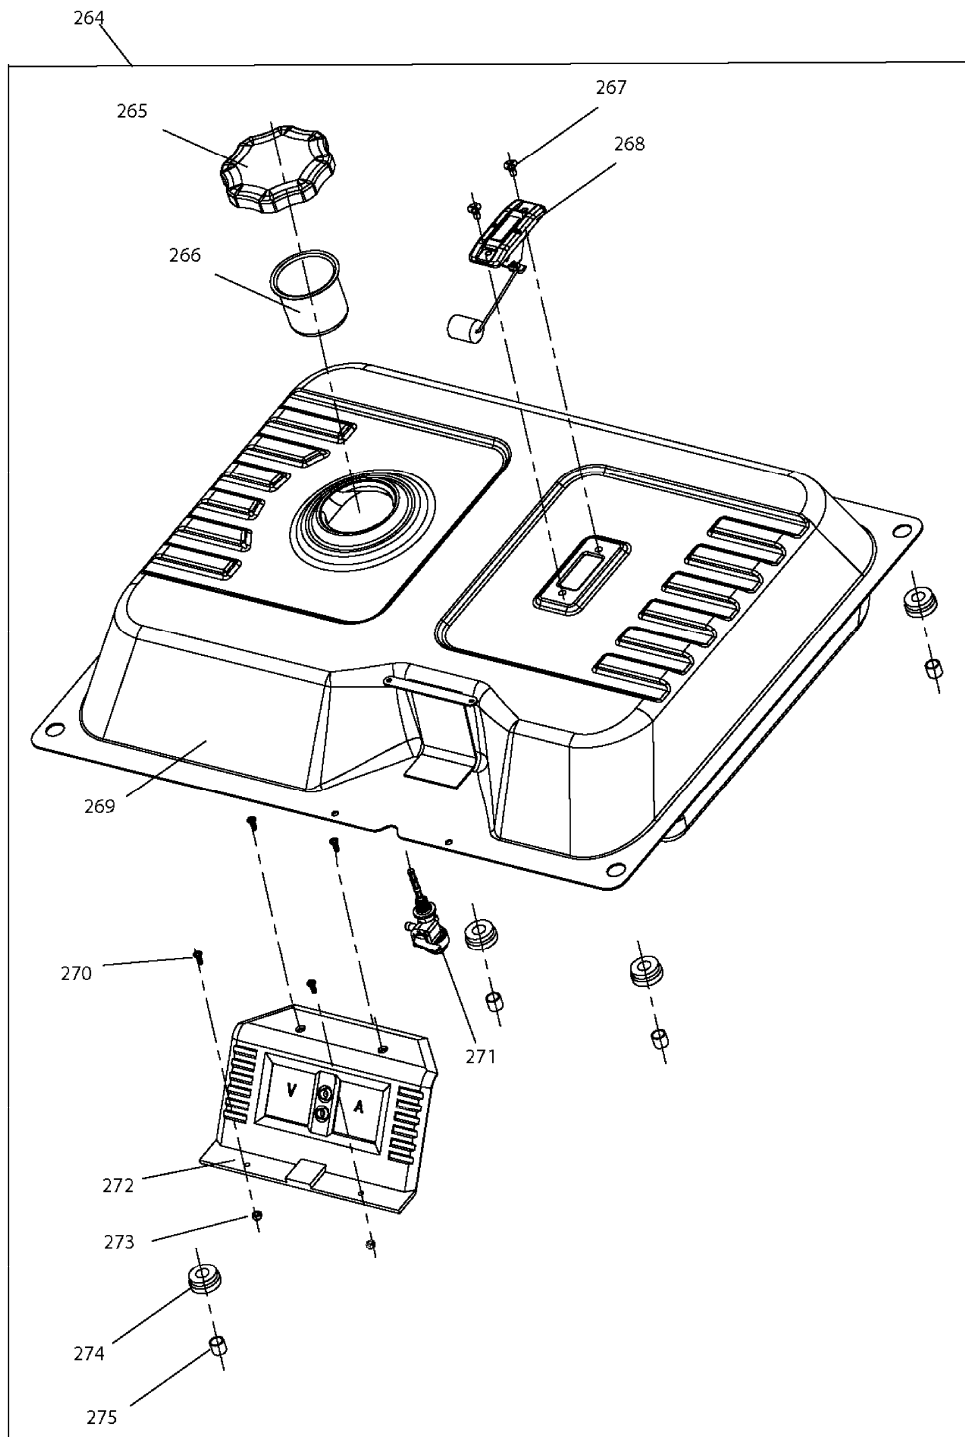

SPARE PARTS LIST

MODEL NO. EG5550A

ITEM	PART NO.	DESCRIPTION	QTY	NOTE
267	YA00000398	SUNK SCREW 5*14	2	
268	YA00000582	FUEL INSTRUCTION SHEET	1	
269	YA00000222	TANK	1	
270	YA00000400	MACHINE SCREW	4	
271	YA00000211	FUEL TANK SWITCH	1	
272	YA00000359	SMALL PANEL ASSEMBLY	1	
273	YA00000392	TYPE 1 NON-METALLIC HEX NUTS	2	
274	YA00000267	TANK CUSHION	4	
275	YA00000214	TANK CUSHION CASING	4	
280	YA00000238	BEFORE THE SMALL MASK	1	
281	YA00000208	INDICATING LAMP SHADE	2	
282	YA00000210	INDICATOR CAP	2	
283	YA00000347	ELECTRONIC COMPONENTS	1	
284	YA00000203	SMALL PANEL REAR COVER	1	
285	YA00000376	VOLTMETER	1	
286	YA00000378	AMMETER	1	
287	YA00000308	ELETRICAL WIRE	2	
288	YA00000309	ELETRICAL WIRE	1	
289	YA00000310	ELETRICAL WIRE	1	
290	YA00000200	MOTHER PLUG TERMINAL BLOCK	1	
291	YA00000192	HEAT SHRINKABLE TUBE	1	

SERVICE DRAWING

MODEL NO. EG5550A

SERVICE DRAWING

MODEL NO. EG5550A

SERVICE DRAWING

MODEL NO. EG5550A

SERVICE DRAWING

MODEL NO. EG5550A

SERVICE DRAWING

MODEL NO. EG5550A

SERVICE DRAWING

MODEL NO. EG5550A