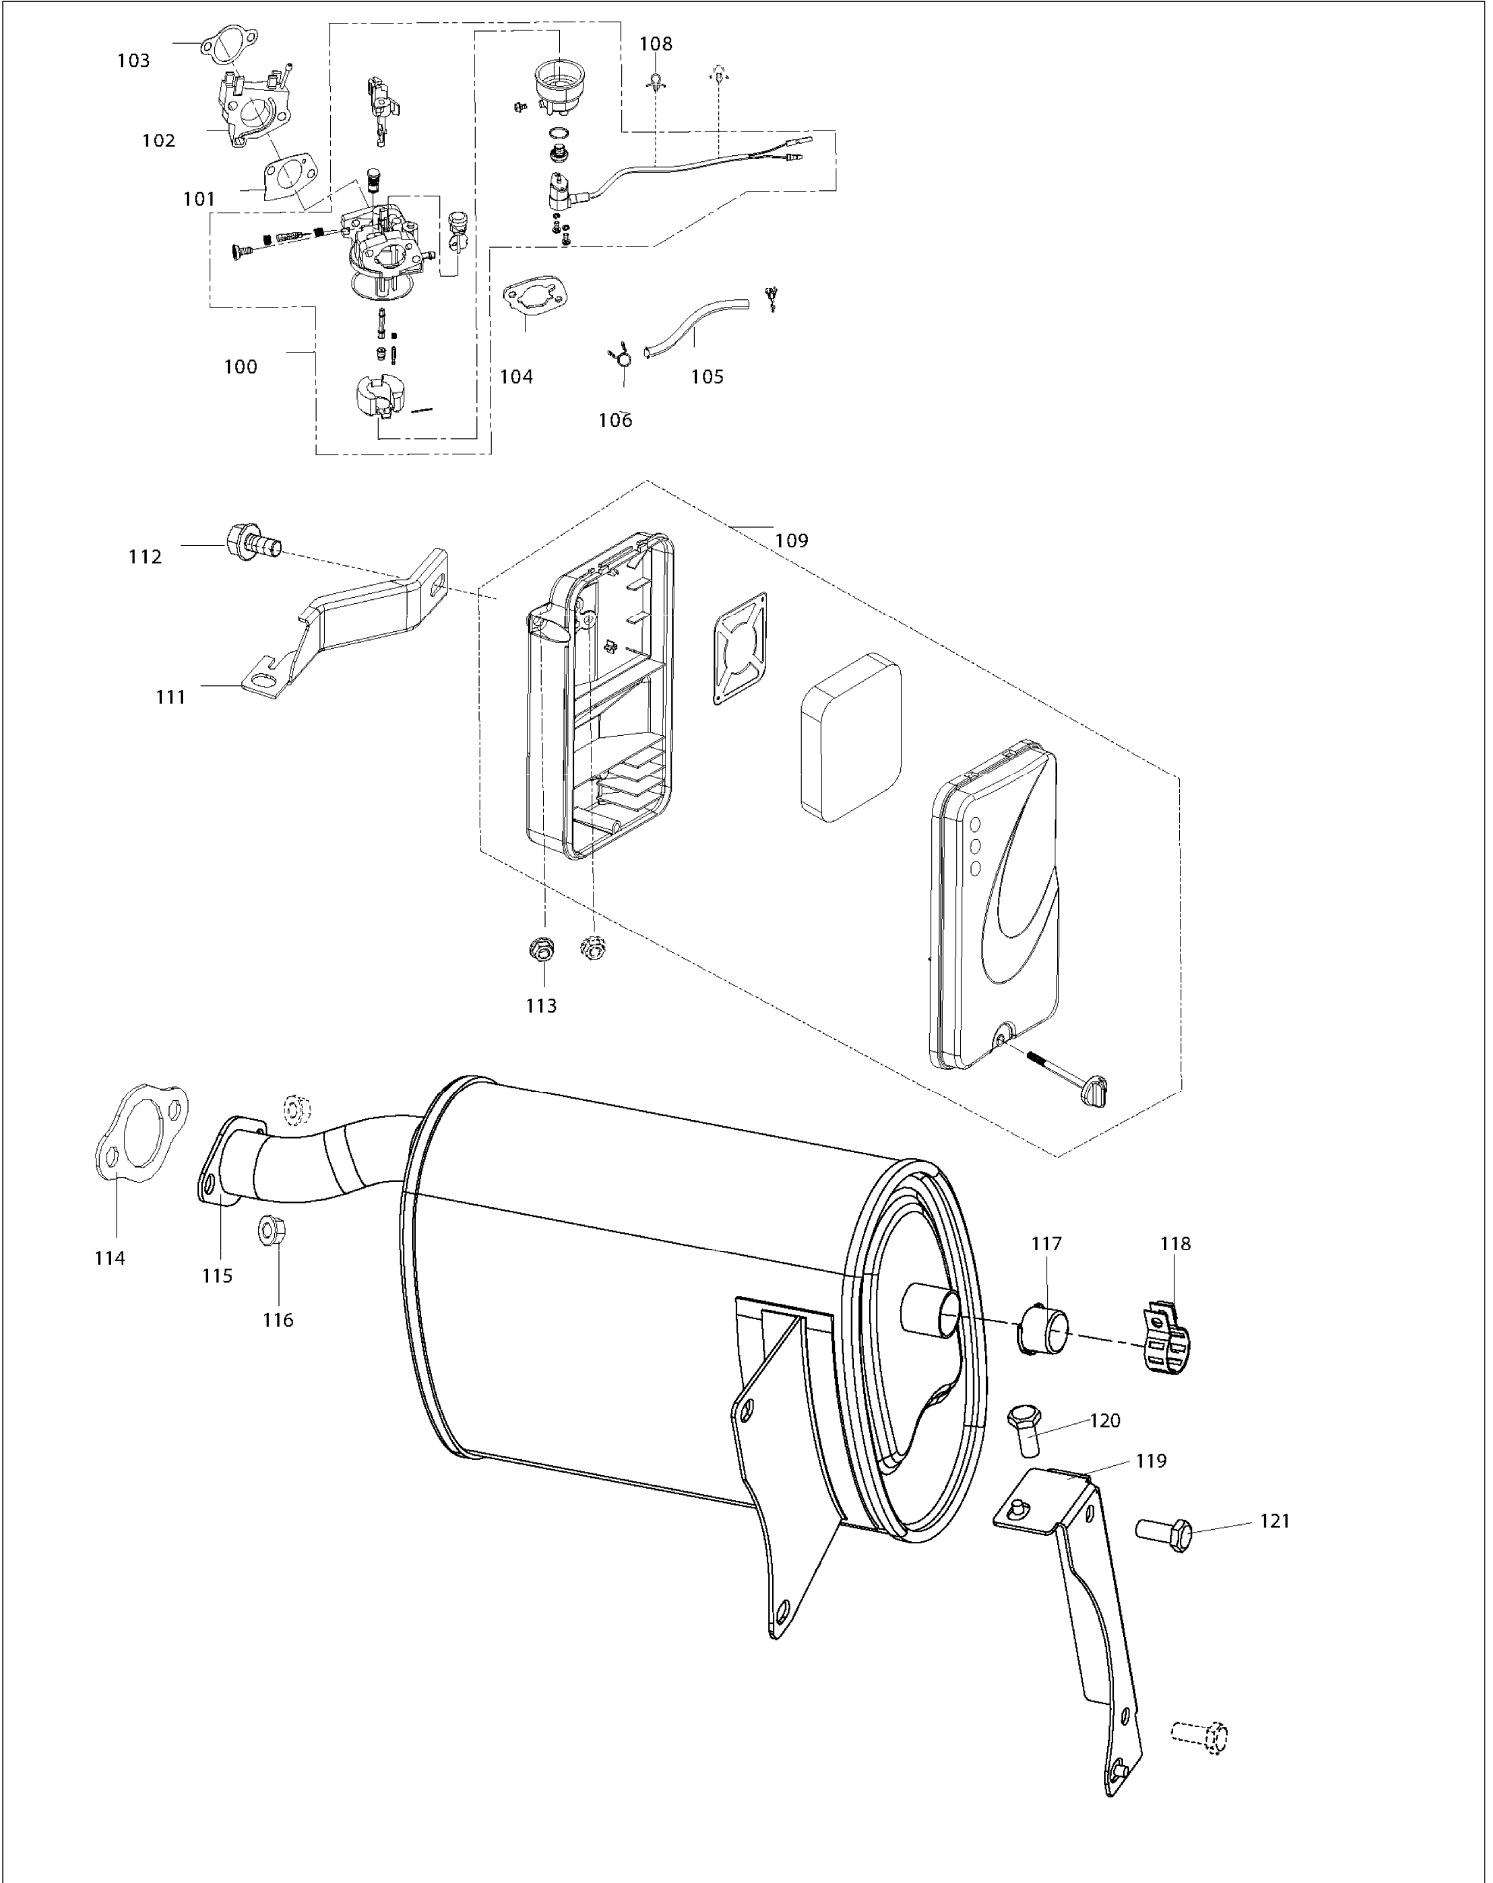

SERVICE DRAWING

MODEL NO. EG5550A