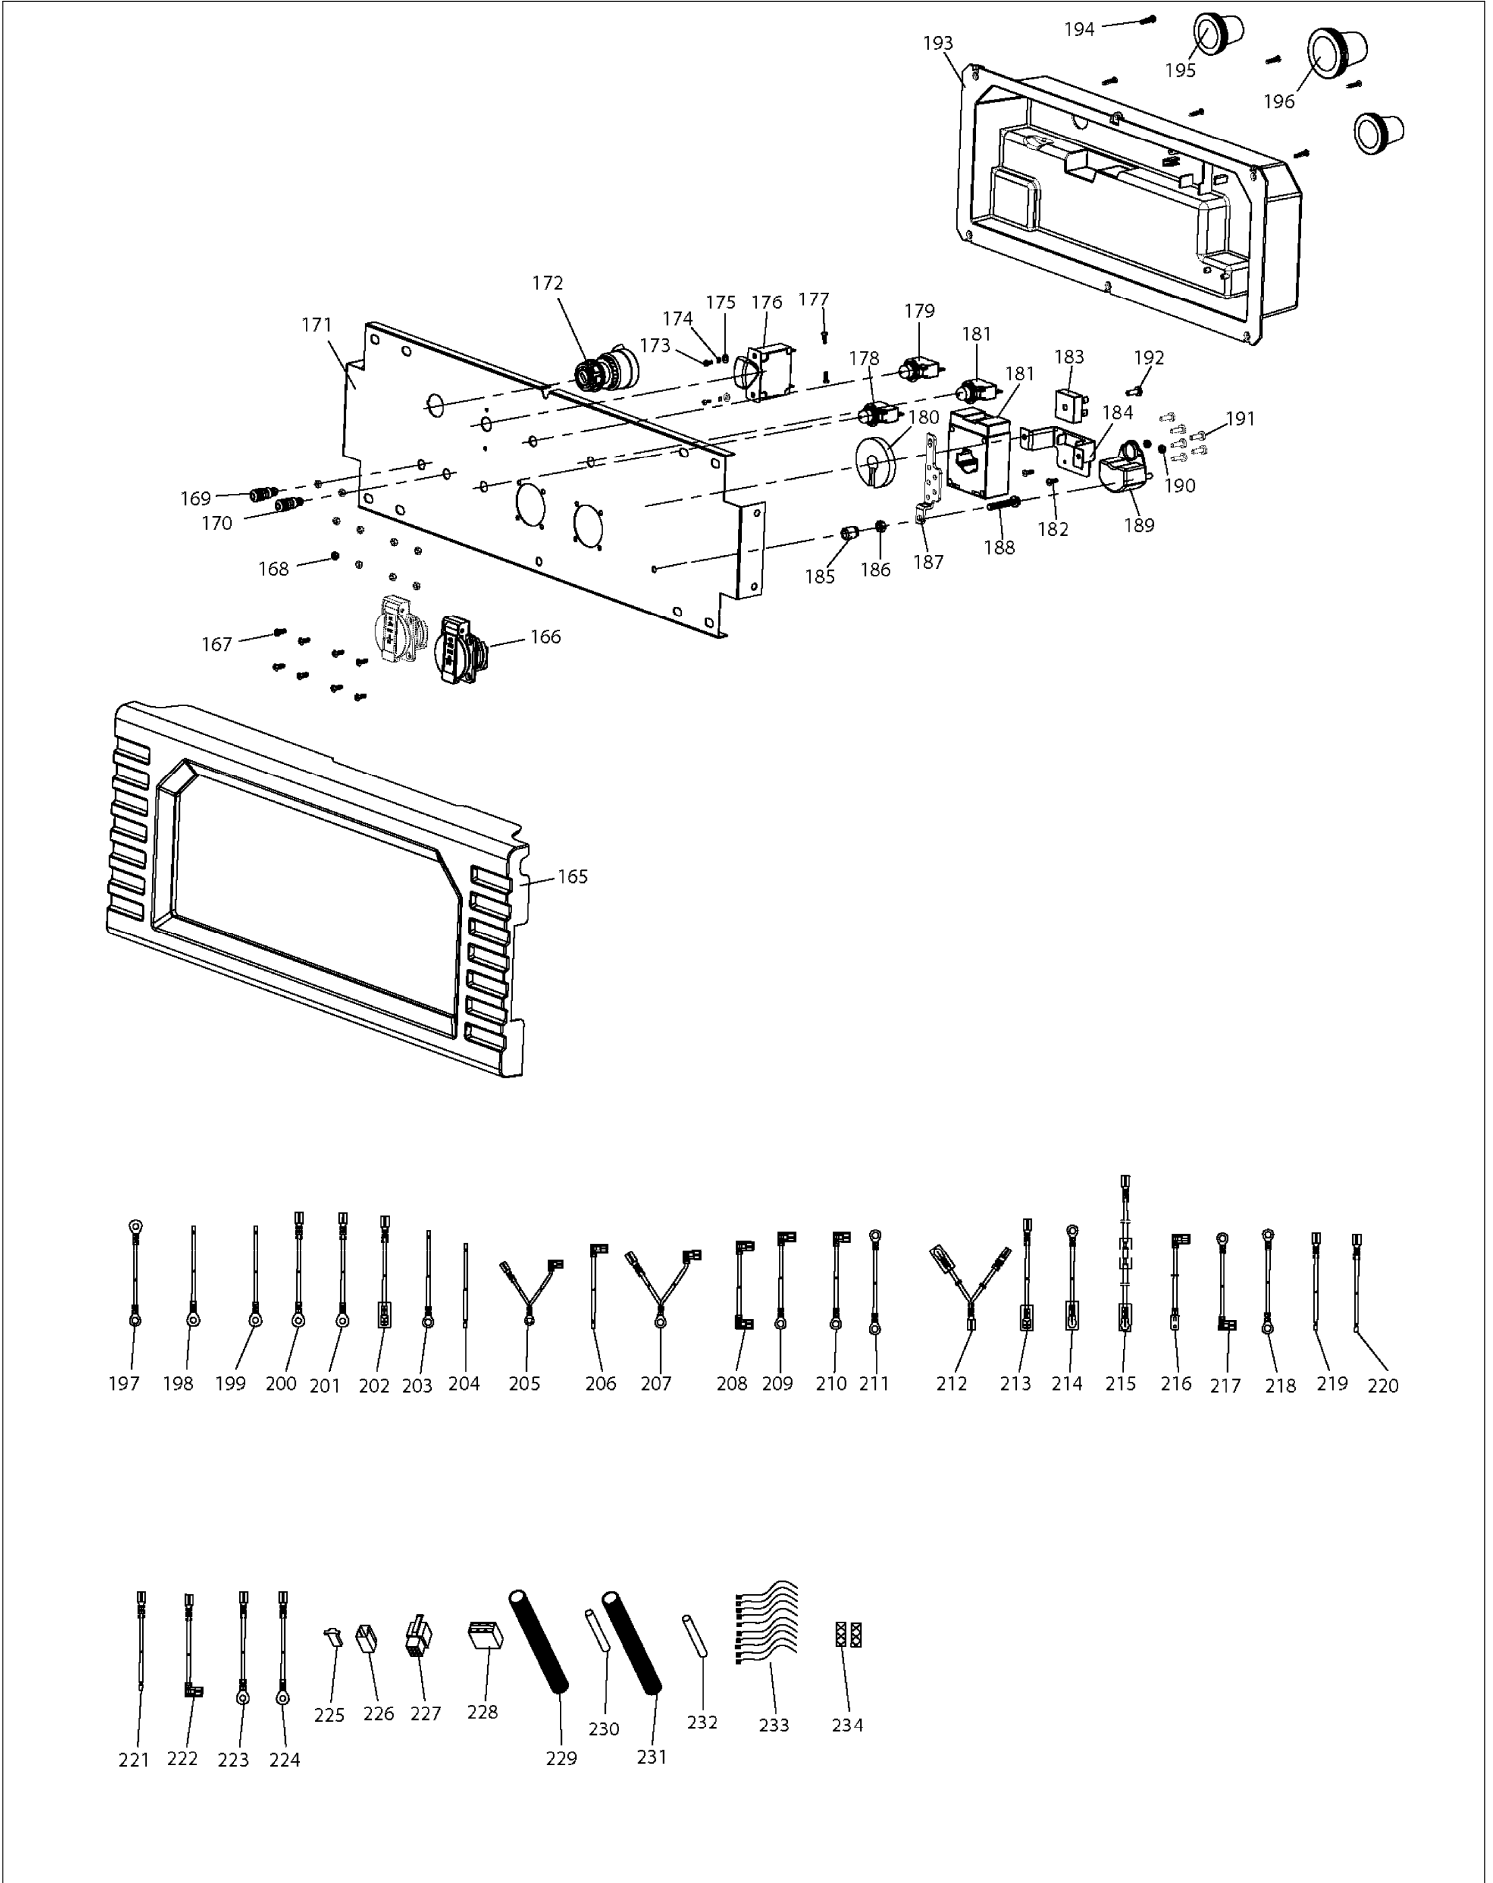

SPARE PARTS LIST

MODEL NO. EG5550A

ITEM	PART NO.	DESCRIPTION	QTY	NOTE
267	YA00000398	SUNK SCREW 5*14	2	
268	YA00000582	FUEL INSTRUCTION SHEET	1	
269	YA00000222	TANK	1	
270	YA00000400	MACHINE SCREW	4	
271	YA00000211	FUEL TANK SWITCH	1	
272	YA00000359	SMALL PANEL ASSEMBLY	1	
273	YA00000392	TYPE 1 NON-METALLIC HEX NUTS	2	
274	YA00000267	TANK CUSHION	4	
275	YA00000214	TANK CUSHION CASING	4	
280	YA00000238	BEFORE THE SMALL MASK	1	
281	YA00000208	INDICATING LAMP SHADE	2	
282	YA00000210	INDICATOR CAP	2	
283	YA00000347	ELECTRONIC COMPONENTS	1	
284	YA00000203	SMALL PANEL REAR COVER	1	
285	YA00000376	VOLTMETER	1	
286	YA00000378	AMMETER	1	
287	YA00000308	ELETRICAL WIRE	2	
288	YA00000309	ELETRICAL WIRE	1	
289	YA00000310	ELETRICAL WIRE	1	
290	YA00000200	MOTHER PLUG TERMINAL BLOCK	1	
291	YA00000192	HEAT SHRINKABLE TUBE	1	

SERVICE DRAWING

MODEL NO. EG5550A

SERVICE DRAWING

MODEL NO. EG5550A

SERVICE DRAWING

MODEL NO. EG5550A

SERVICE DRAWING

MODEL NO. EG5550A

SERVICE DRAWING

MODEL NO. EG5550A

SERVICE DRAWING

MODEL NO. EG5550A