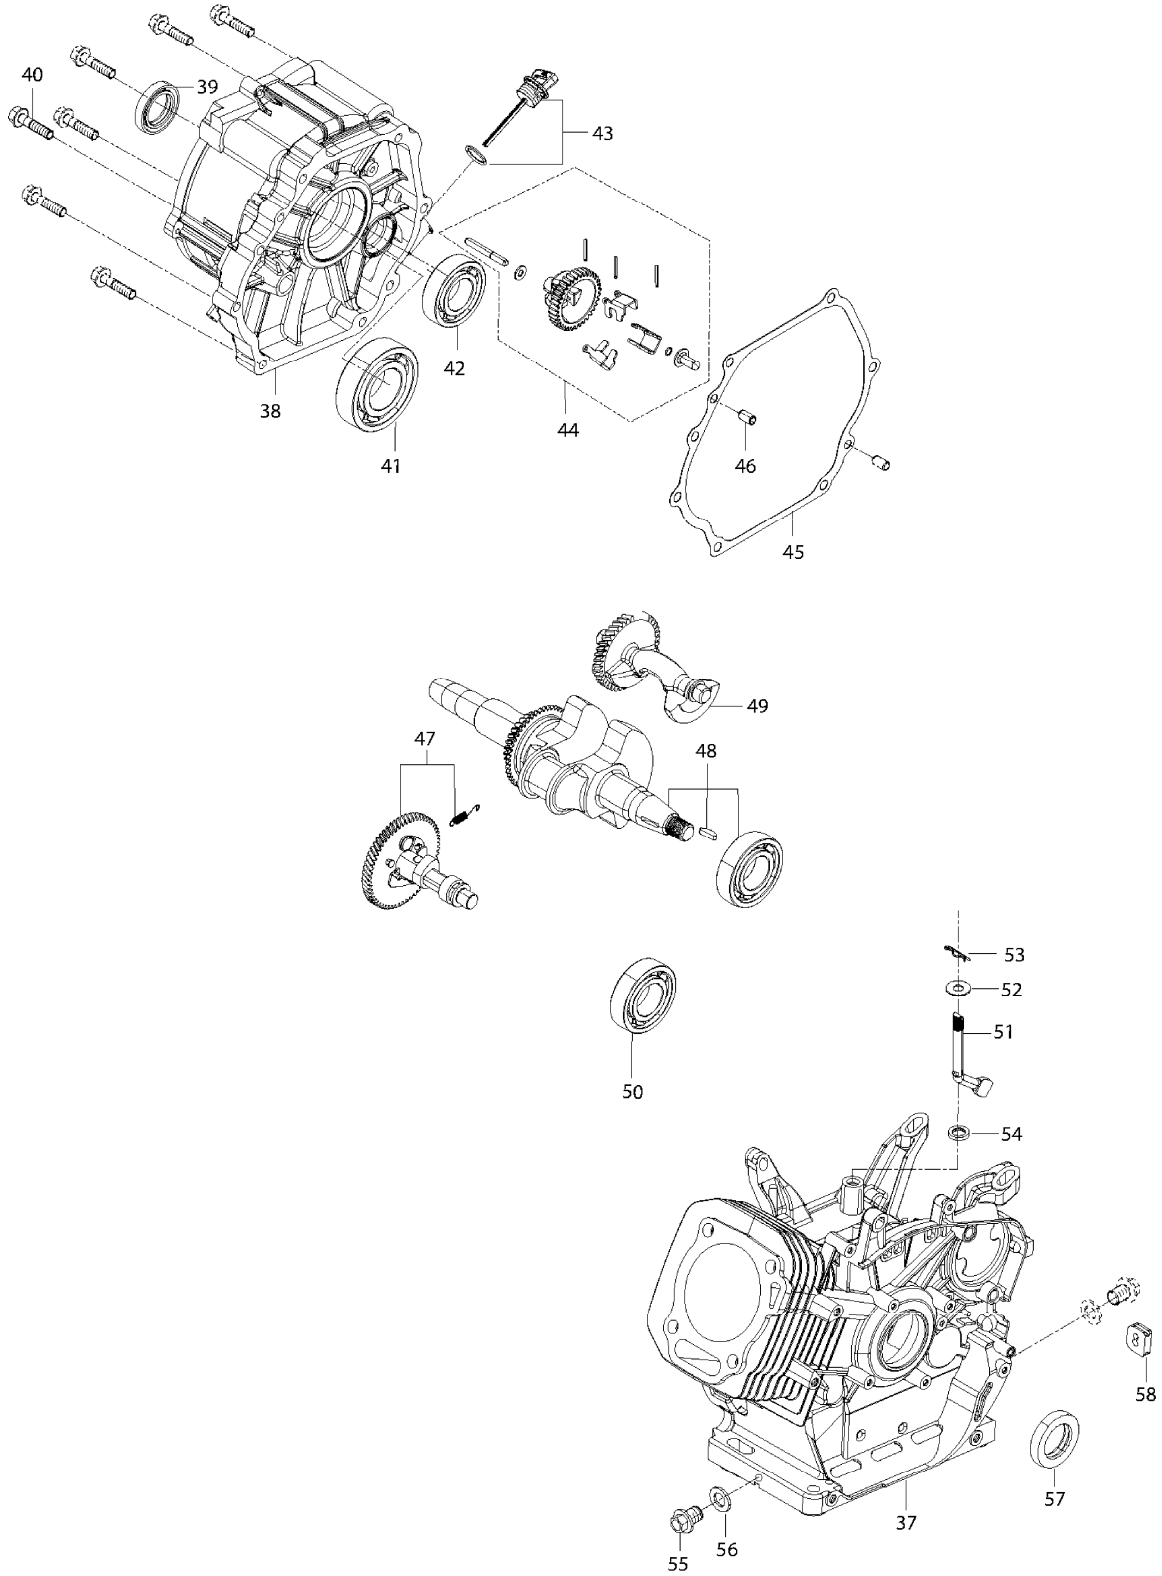

SERVICE DRAWING

MODEL NO. EG5550A