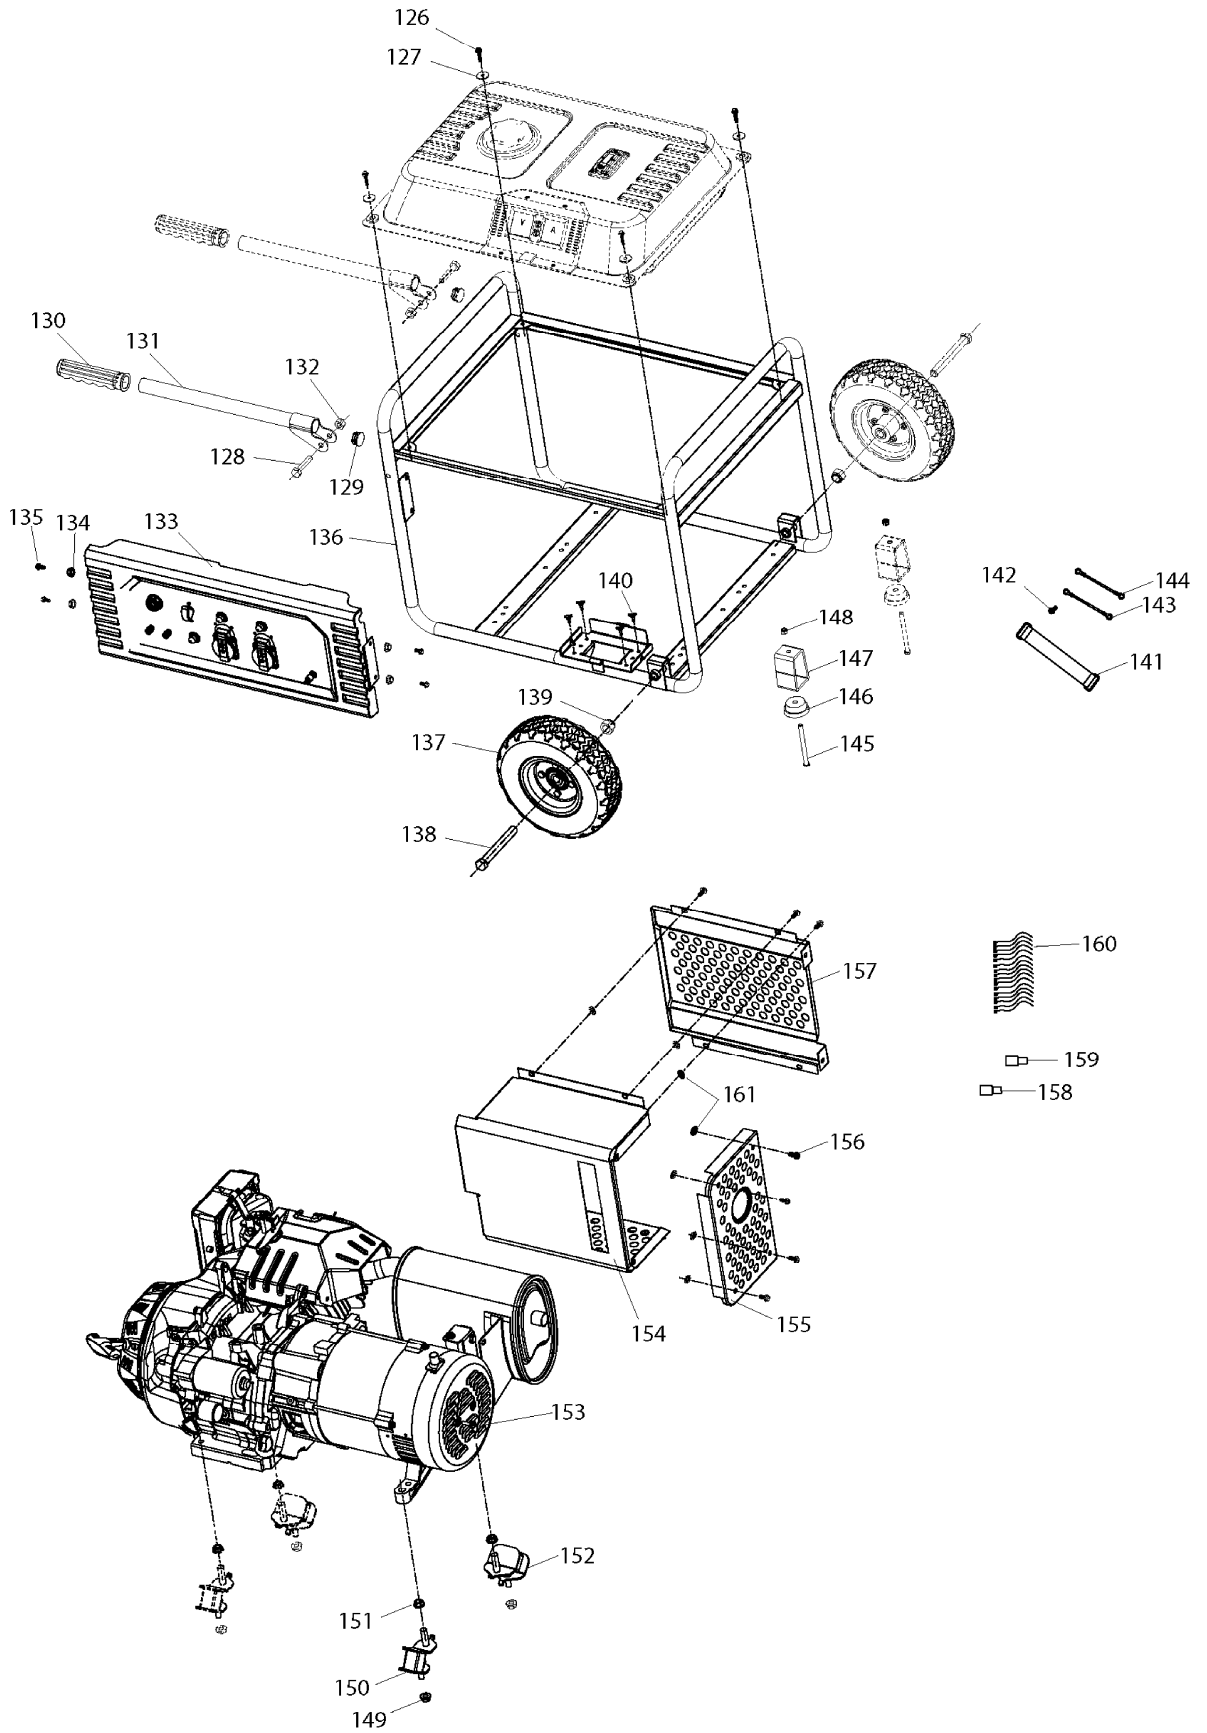

SERVICE DRAWING

MODEL NO. EG5550A