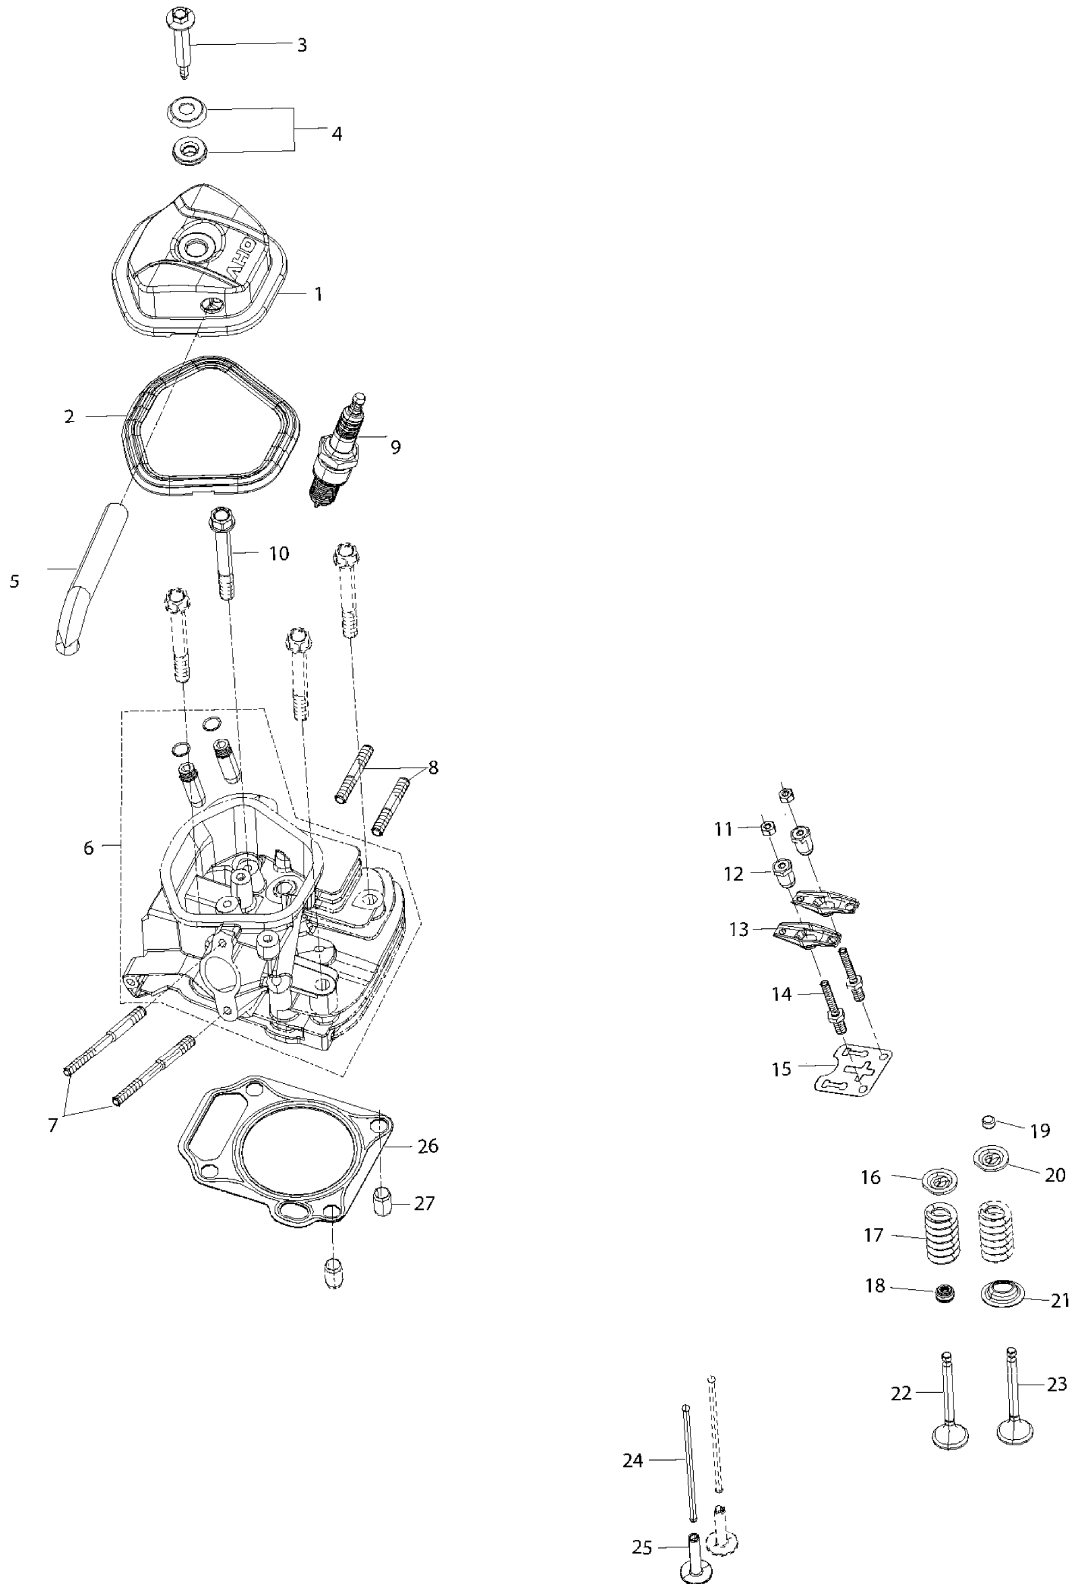

SPARE PARTS LIST

MODEL NO. EG5550A

ITEM	PART NO.	DESCRIPTION	QTY	NOTE
267	YA00000398	SUNK SCREW 5*14	2	
268	YA00000582	FUEL INSTRUCTION SHEET	1	
269	YA00000222	TANK	1	
270	YA00000400	MACHINE SCREW	4	
271	YA00000211	FUEL TANK SWITCH	1	
272	YA00000359	SMALL PANEL ASSEMBLY	1	
273	YA00000392	TYPE 1 NON-METALLIC HEX NUTS	2	
274	YA00000267	TANK CUSHION	4	
275	YA00000214	TANK CUSHION CASING	4	
280	YA00000238	BEFORE THE SMALL MASK	1	
281	YA00000208	INDICATING LAMP SHADE	2	
282	YA00000210	INDICATOR CAP	2	
283	YA00000347	ELECTRONIC COMPONENTS	1	
284	YA00000203	SMALL PANEL REAR COVER	1	
285	YA00000376	VOLTMETER	1	
286	YA00000378	AMMETER	1	
287	YA00000308	ELETRICAL WIRE	2	
288	YA00000309	ELETRICAL WIRE	1	
289	YA00000310	ELETRICAL WIRE	1	
290	YA00000200	MOTHER PLUG TERMINAL BLOCK	1	
291	YA00000192	HEAT SHRINKABLE TUBE	1	

SERVICE DRAWING

MODEL NO. EG5550A