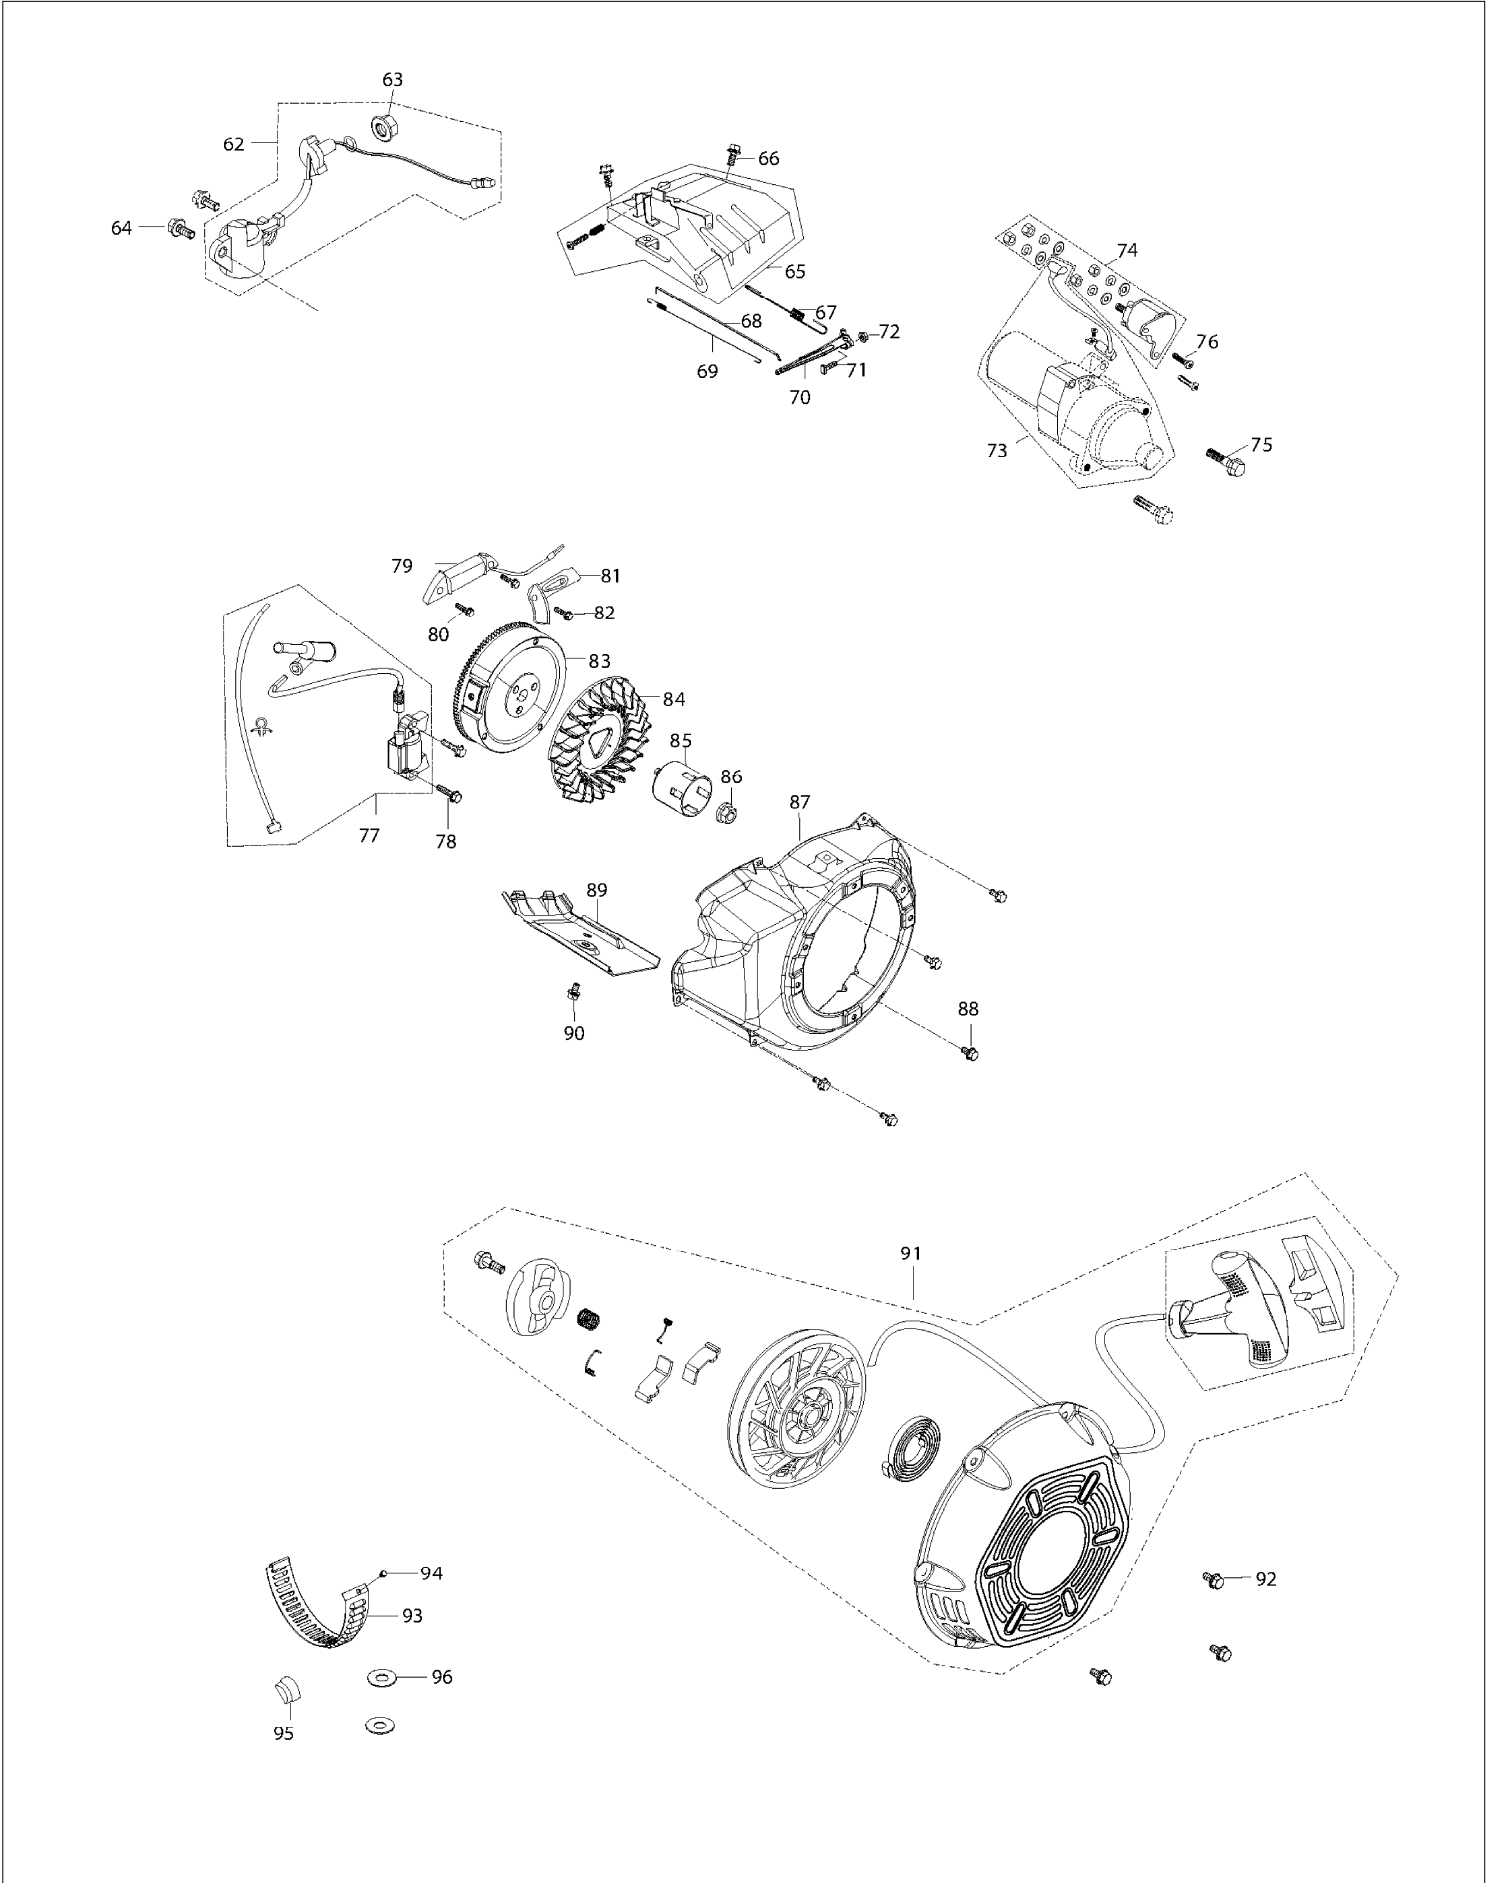

SPARE PARTS LIST

MODEL NO. EG5550A

ITEM	PART NO.	DESCRIPTION	QTY	NOTE
267	YA00000398	SUNK SCREW 5*14	2	
268	YA00000582	FUEL INSTRUCTION SHEET	1	
269	YA00000222	TANK	1	
270	YA00000400	MACHINE SCREW	4	
271	YA00000211	FUEL TANK SWITCH	1	
272	YA00000359	SMALL PANEL ASSEMBLY	1	
273	YA00000392	TYPE 1 NON-METALLIC HEX NUTS	2	
274	YA00000267	TANK CUSHION	4	
275	YA00000214	TANK CUSHION CASING	4	
280	YA00000238	BEFORE THE SMALL MASK	1	
281	YA00000208	INDICATING LAMP SHADE	2	
282	YA00000210	INDICATOR CAP	2	
283	YA00000347	ELECTRONIC COMPONENTS	1	
284	YA00000203	SMALL PANEL REAR COVER	1	
285	YA00000376	VOLTMETER	1	
286	YA00000378	AMMETER	1	
287	YA00000308	ELETRICAL WIRE	2	
288	YA00000309	ELETRICAL WIRE	1	
289	YA00000310	ELETRICAL WIRE	1	
290	YA00000200	MOTHER PLUG TERMINAL BLOCK	1	
291	YA00000192	HEAT SHRINKABLE TUBE	1	

SERVICE DRAWING

MODEL NO. EG5550A

SERVICE DRAWING

MODEL NO. EG5550A

SERVICE DRAWING

MODEL NO. EG5550A

SERVICE DRAWING

MODEL NO. EG5550A