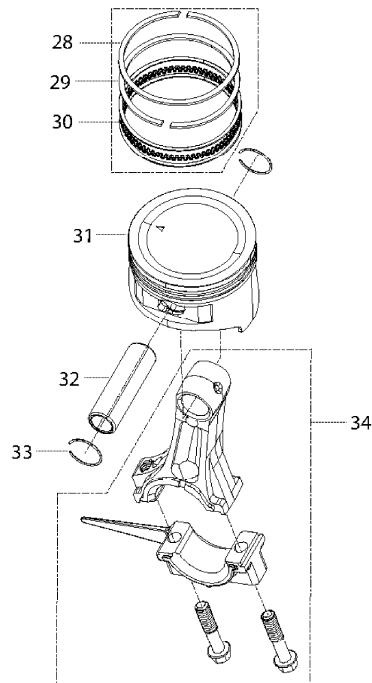

SERVICE DRAWING

MODEL NO. EG4550A