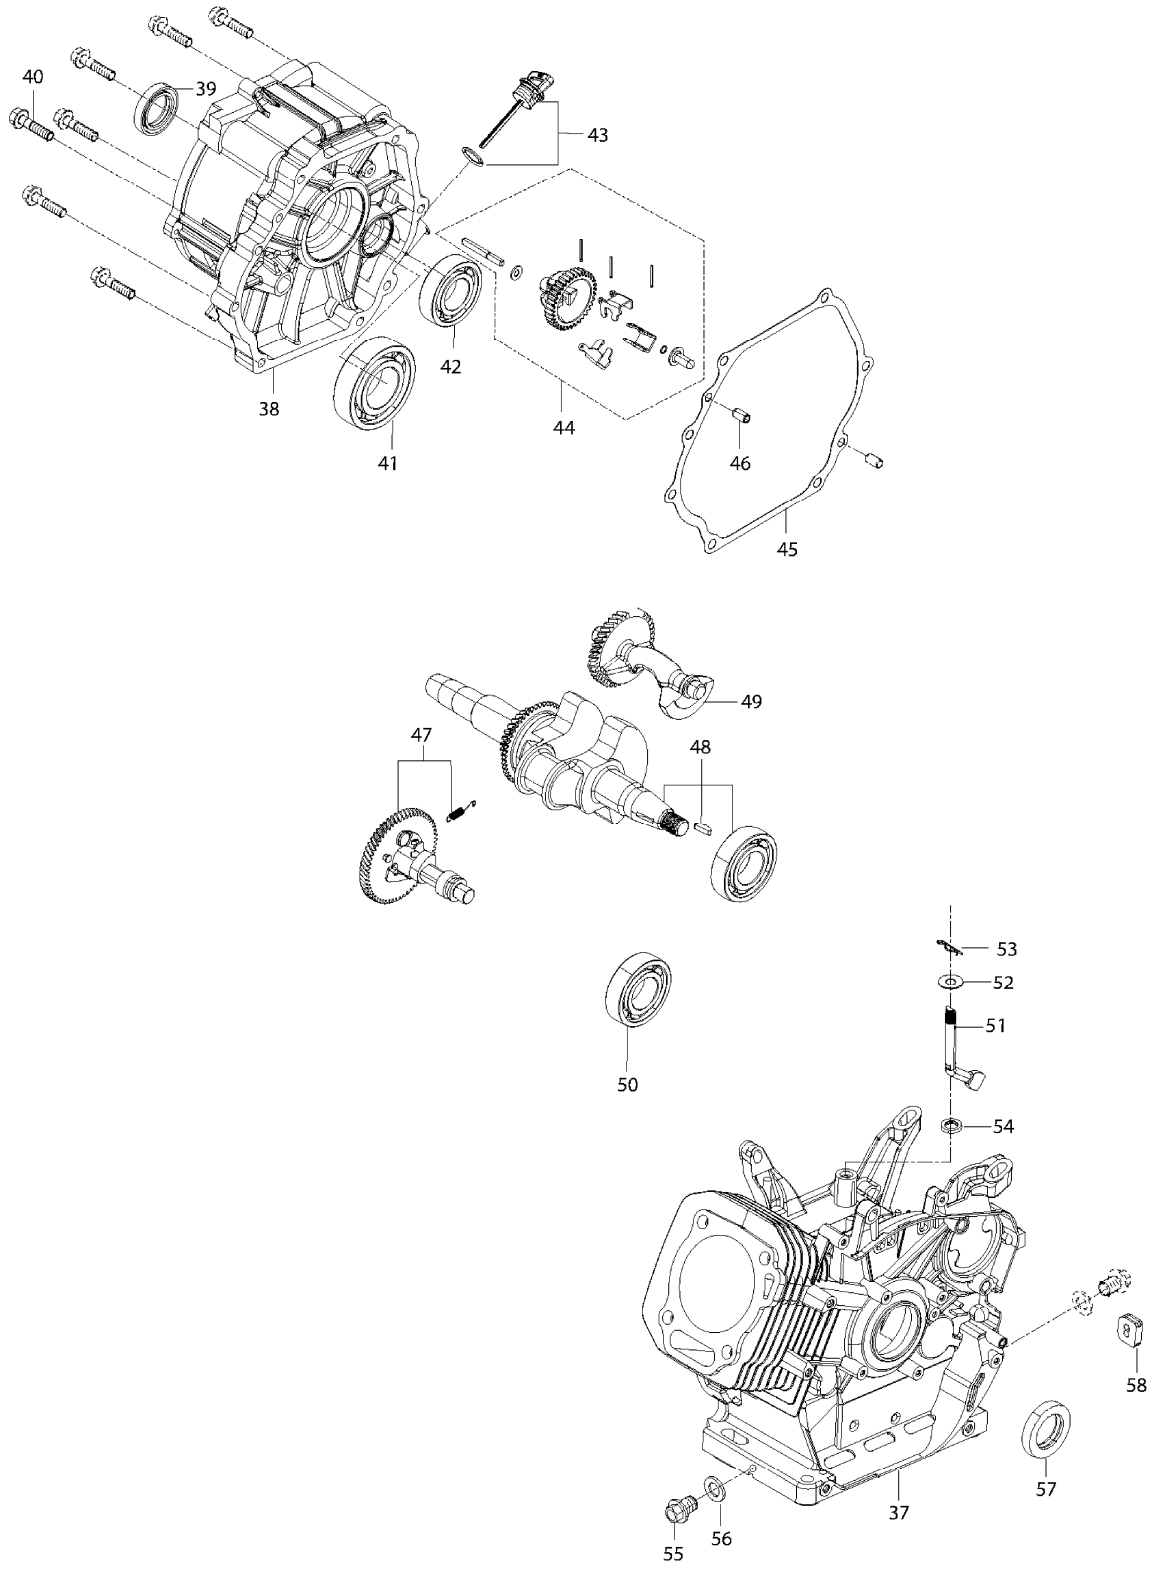

SERVICE DRAWING

MODEL NO. EG4550A