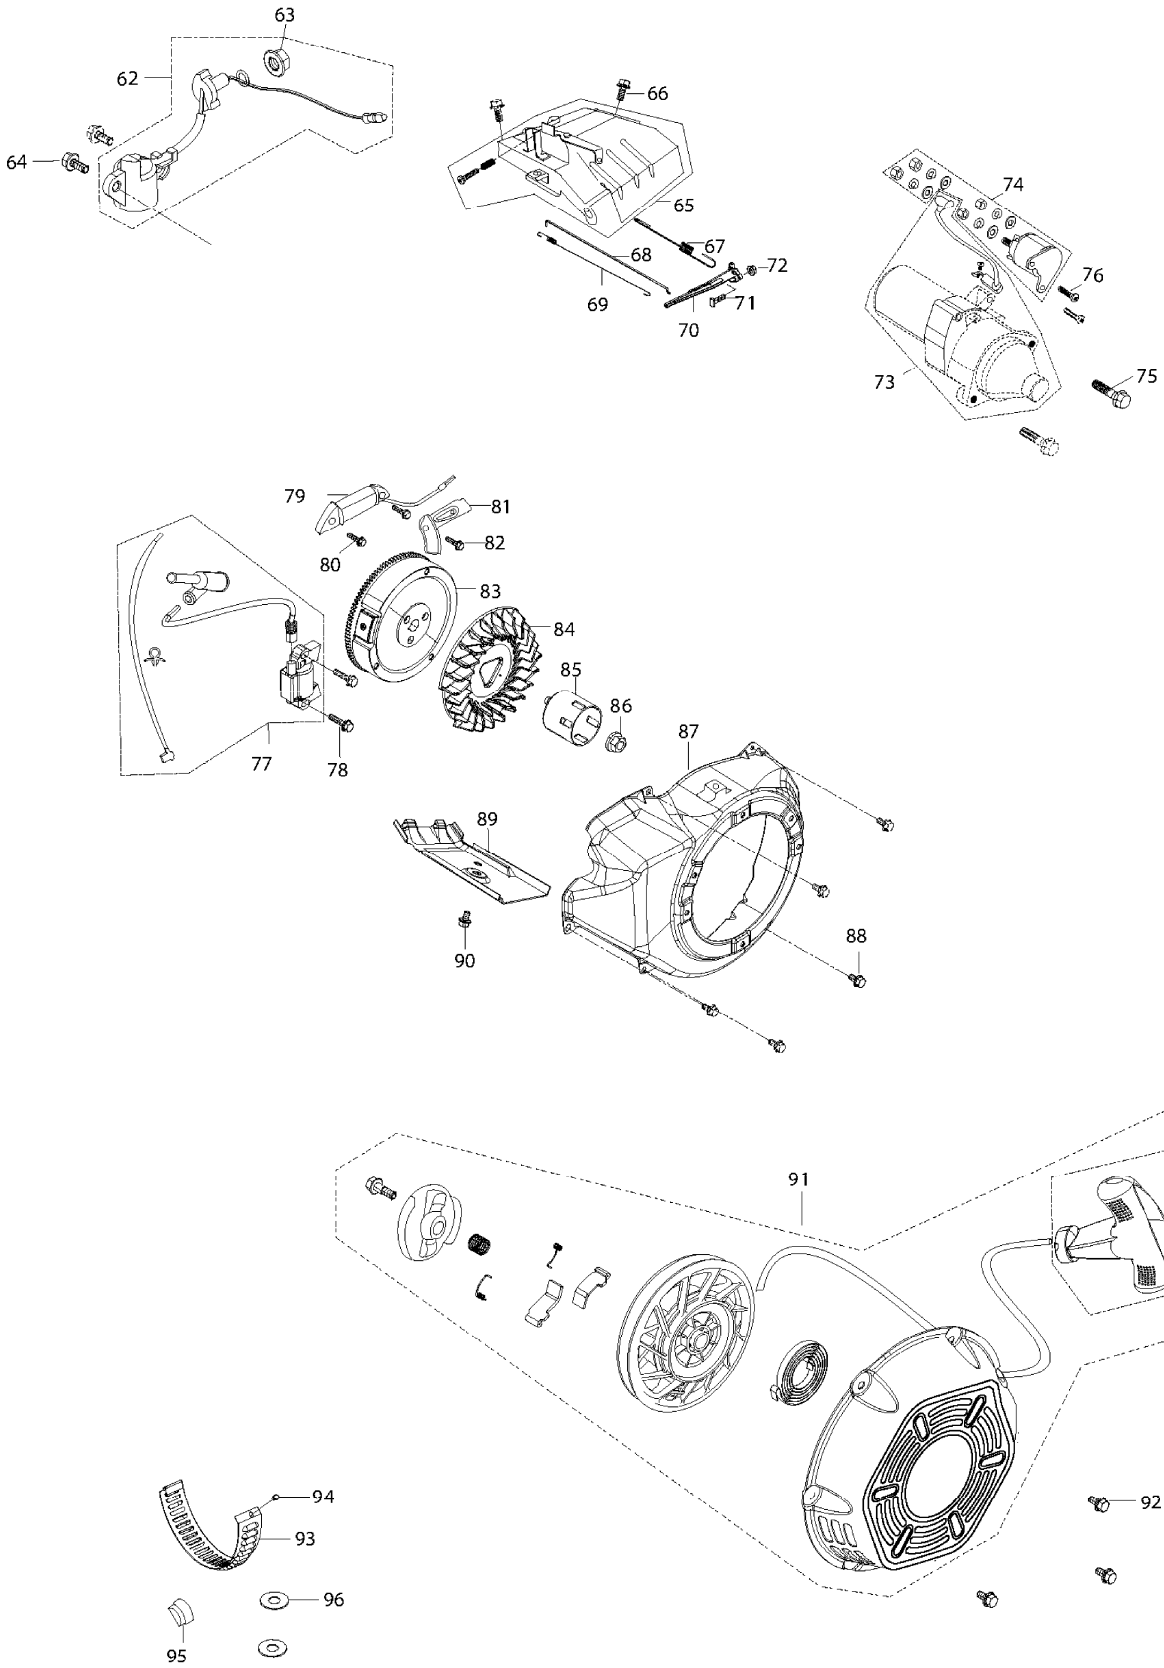

# SPARE PARTS LIST

MODEL NO. EG4550A

ITEM	PART NO.	DESCRIPTION	QTY	NOTE
267	YA00000398	SUNK SCREW 5*14	2	
268	YA00000582	FUEL INSTRUCTION SHEET	1	
269	YA00000222	TANK	1	
270	YA00000400	MACHINE SCREW	4	
271	YA00000211	FUEL TANK SWITCH	1	
272	YA00000359	SMALL PANEL ASSEMBLY	2	
273	YA00000392	TYPE 1 NON-METALLIC HEX NUTS	1	
274	YA00000267	TANK CUSHION	4	
275	YA00000214	TANK CUSHION CASING	4	
280	YA00000238	BEFORE THE SMALL MASK	1	
281	YA00000208	INDICATING LAMP SHADE	1	
282	YA00000210	INDICATOR CAP	1	
283	YA00000347	ELECTRONIC COMPONENTS	2	
284	YA00000203	SMALL PANEL REAR COVER	1	
285	YA00000376	VOLTMETER	2	
286	YA00000378	AMMETER	1	
287	YA00000308	ELETRICAL WIRE	1	
288	YA00000309	ELETRICAL WIRE	1	
289	YA00000310	ELETRICAL WIRE	1	
290	YA00000200	MOTHER PLUG TERMINAL BLOCK	2	
291	YA00000192	HEAT SHRINKABLE TUBE	1	

# SERVICE DRAWING

MODEL NO. EG4550A