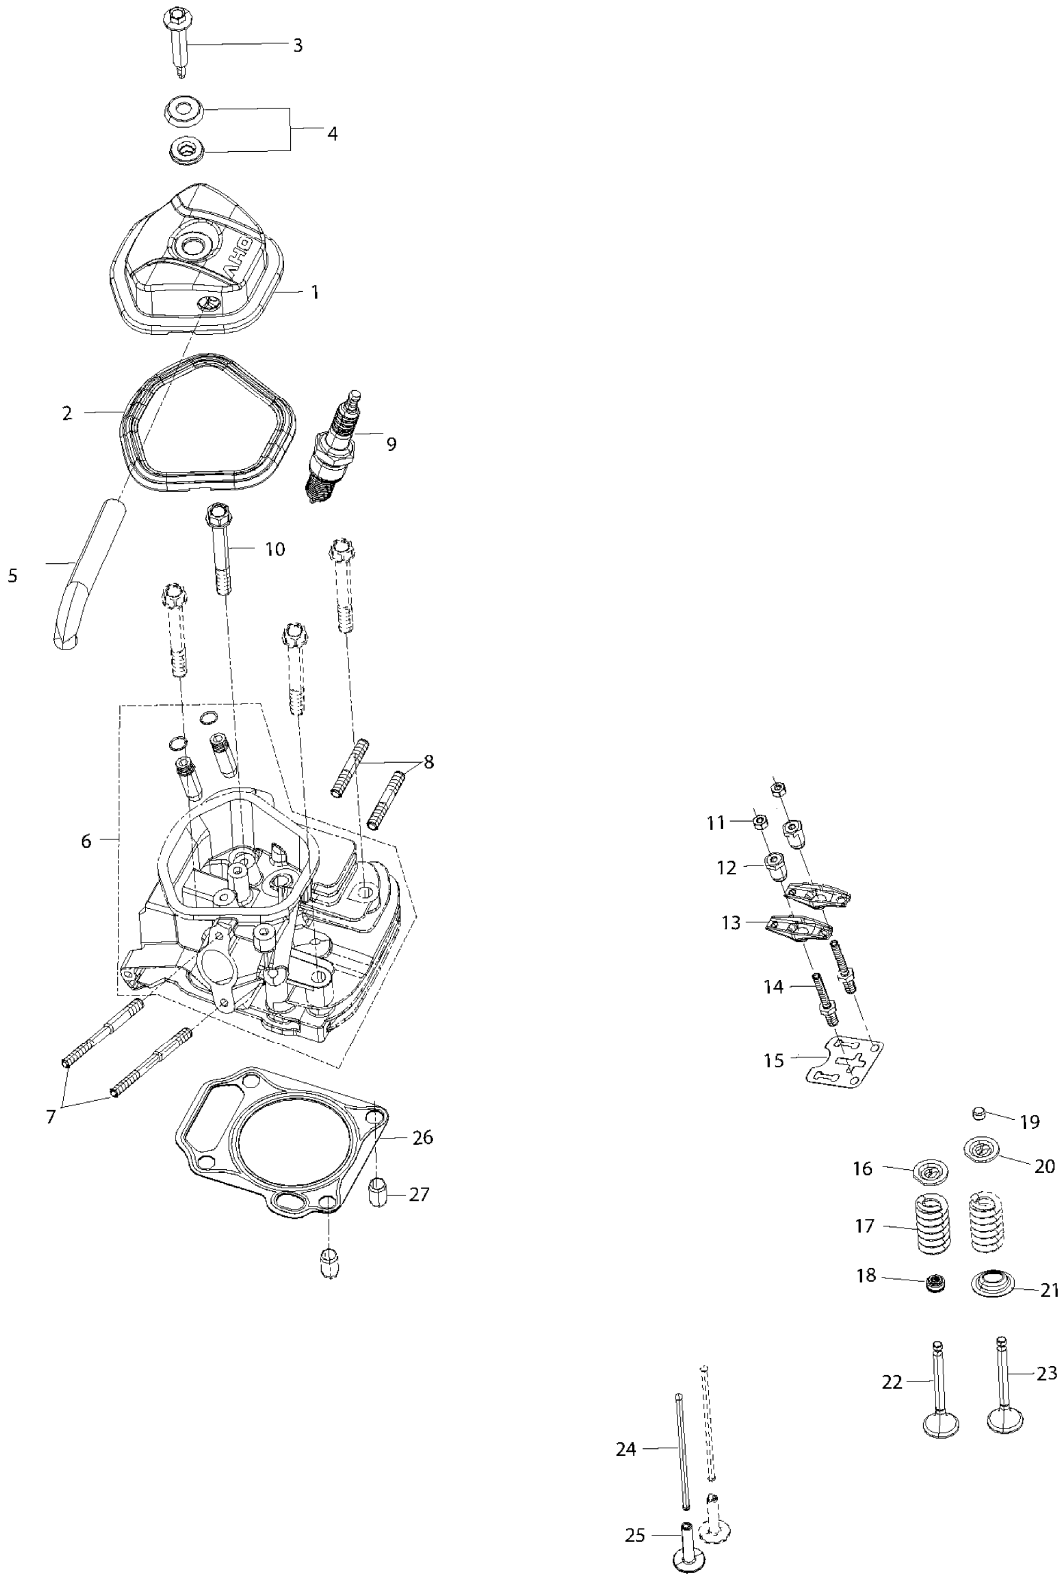

SPARE PARTS LIST

MODEL NO. EG4550A

ITEM	PART NO.	DESCRIPTION	QTY	NOTE
267	YA00000398	SUNK SCREW 5*14	2	
268	YA00000582	FUEL INSTRUCTION SHEET	1	
269	YA00000222	TANK	1	
270	YA00000400	MACHINE SCREW	4	
271	YA00000211	FUEL TANK SWITCH	1	
272	YA00000359	SMALL PANEL ASSEMBLY	2	
273	YA00000392	TYPE 1 NON-METALLIC HEX NUTS	1	
274	YA00000267	TANK CUSHION	4	
275	YA00000214	TANK CUSHION CASING	4	
280	YA00000238	BEFORE THE SMALL MASK	1	
281	YA00000208	INDICATING LAMP SHADE	1	
282	YA00000210	INDICATOR CAP	1	
283	YA00000347	ELECTRONIC COMPONENTS	2	
284	YA00000203	SMALL PANEL REAR COVER	1	
285	YA00000376	VOLTMETER	2	
286	YA00000378	AMMETER	1	
287	YA00000308	ELETRICAL WIRE	1	
288	YA00000309	ELETRICAL WIRE	1	
289	YA00000310	ELETRICAL WIRE	1	
290	YA00000200	MOTHER PLUG TERMINAL BLOCK	2	
291	YA00000192	HEAT SHRINKABLE TUBE	1	

SERVICE DRAWING

MODEL NO. EG4550A