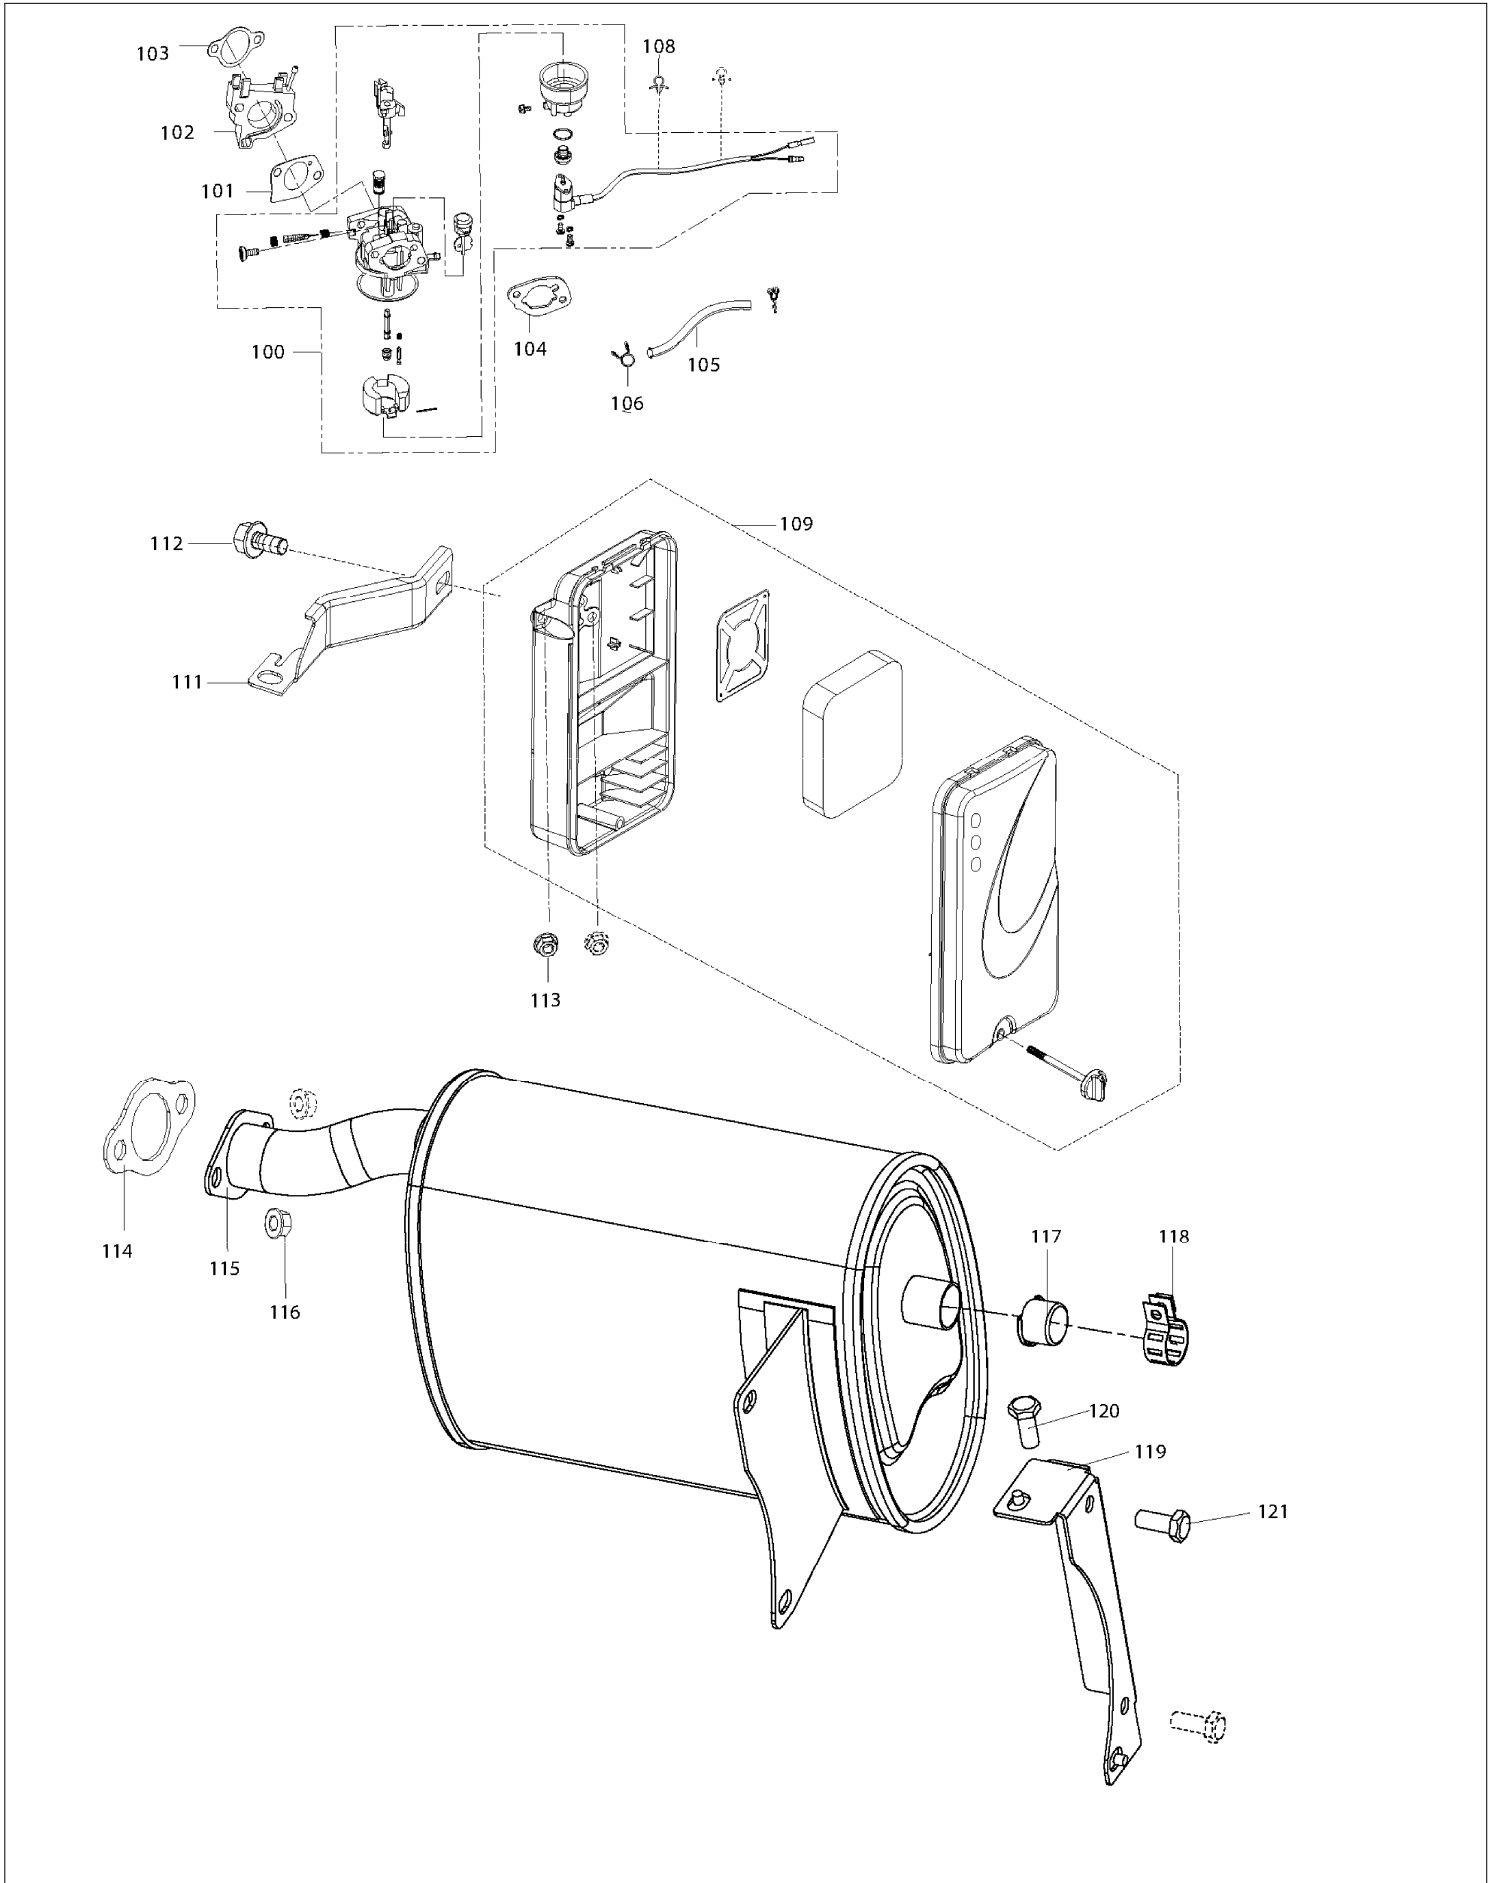

SERVICE DRAWING

MODEL NO. EG4550A