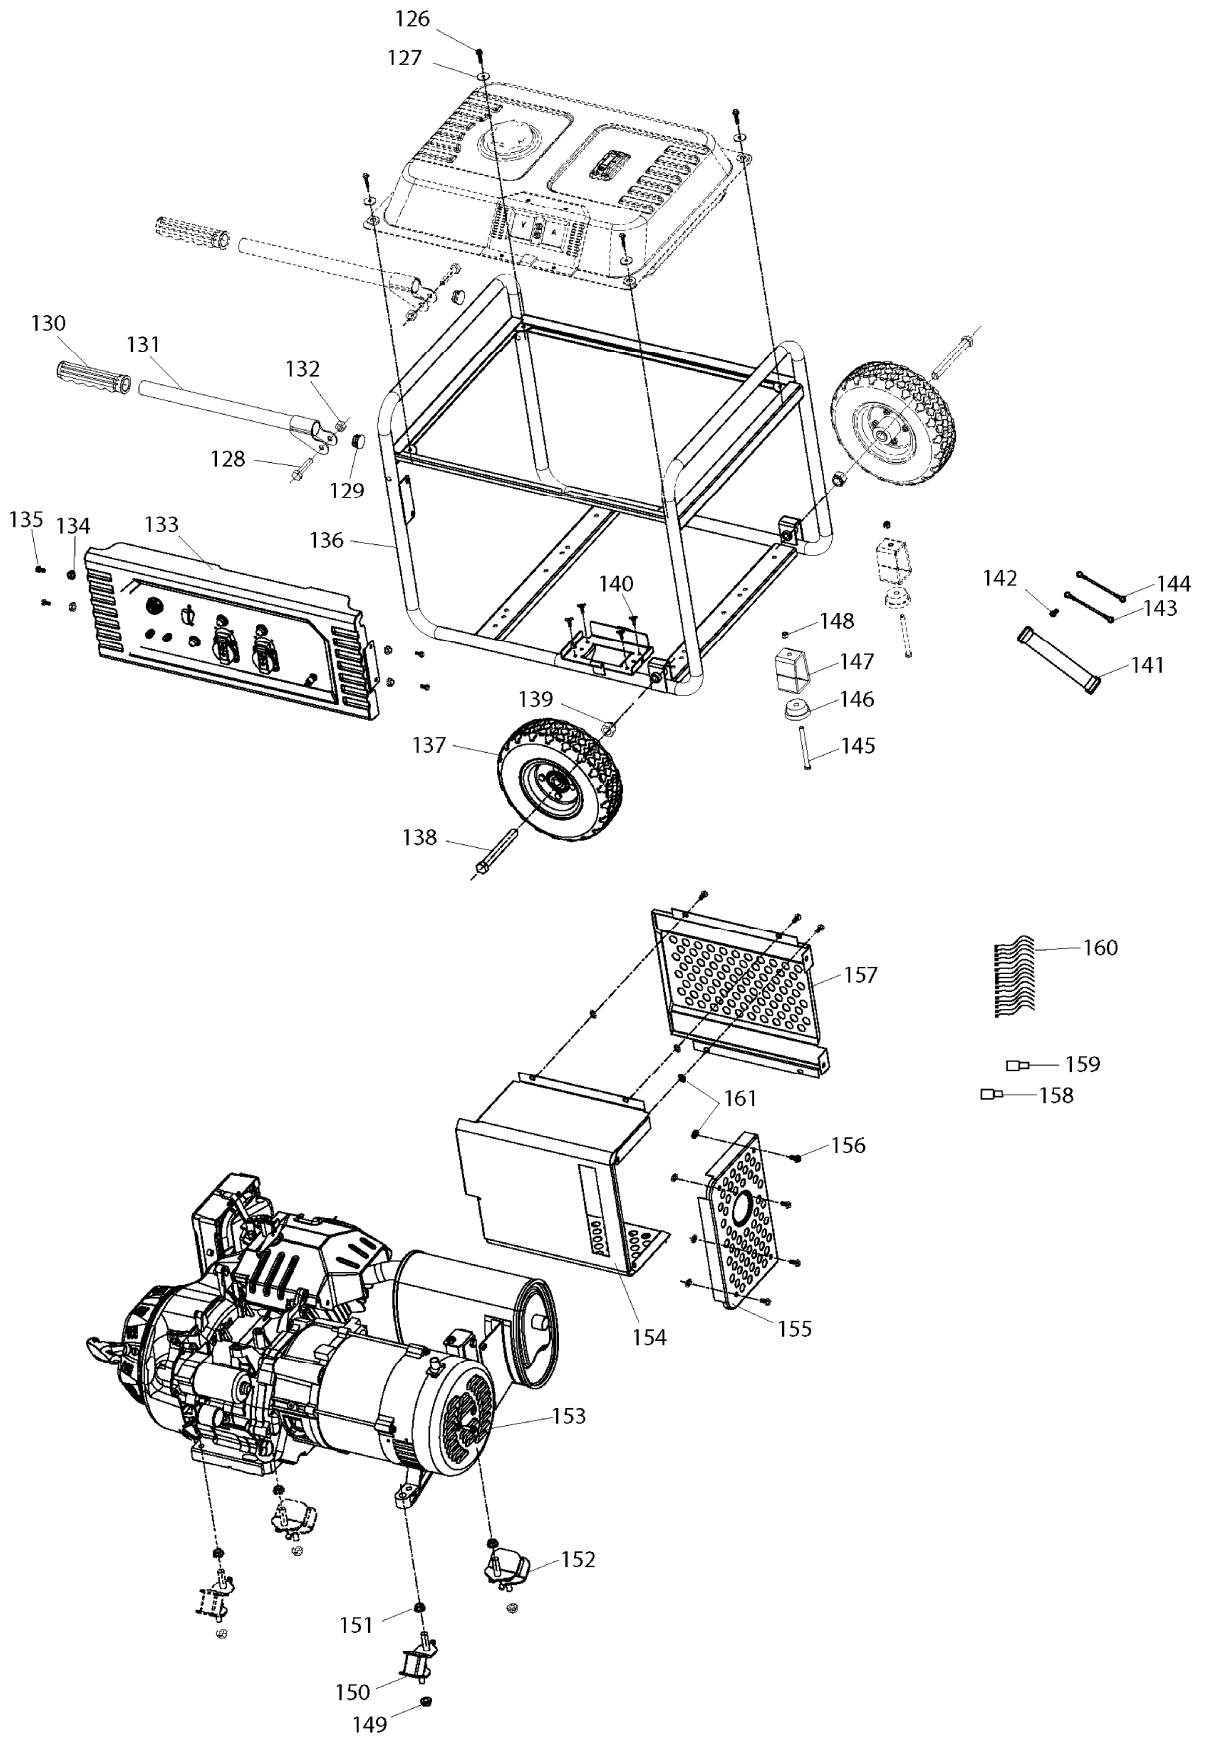

# SPARE PARTS LIST

MODEL NO. EG4550A

ITEM	PART NO.	DESCRIPTION	QTY	NOTE
267	YA00000398	SUNK SCREW 5*14	2	
268	YA00000582	FUEL INSTRUCTION SHEET	1	
269	YA00000222	TANK	1	
270	YA00000400	MACHINE SCREW	4	
271	YA00000211	FUEL TANK SWITCH	1	
272	YA00000359	SMALL PANEL ASSEMBLY	2	
273	YA00000392	TYPE 1 NON-METALLIC HEX NUTS	1	
274	YA00000267	TANK CUSHION	4	
275	YA00000214	TANK CUSHION CASING	4	
280	YA00000238	BEFORE THE SMALL MASK	1	
281	YA00000208	INDICATING LAMP SHADE	1	
282	YA00000210	INDICATOR CAP	1	
283	YA00000347	ELECTRONIC COMPONENTS	2	
284	YA00000203	SMALL PANEL REAR COVER	1	
285	YA00000376	VOLTMETER	2	
286	YA00000378	AMMETER	1	
287	YA00000308	ELETRICAL WIRE	1	
288	YA00000309	ELETRICAL WIRE	1	
289	YA00000310	ELETRICAL WIRE	1	
290	YA00000200	MOTHER PLUG TERMINAL BLOCK	2	
291	YA00000192	HEAT SHRINKABLE TUBE	1	

# SERVICE DRAWING

MODEL NO. EG4550A