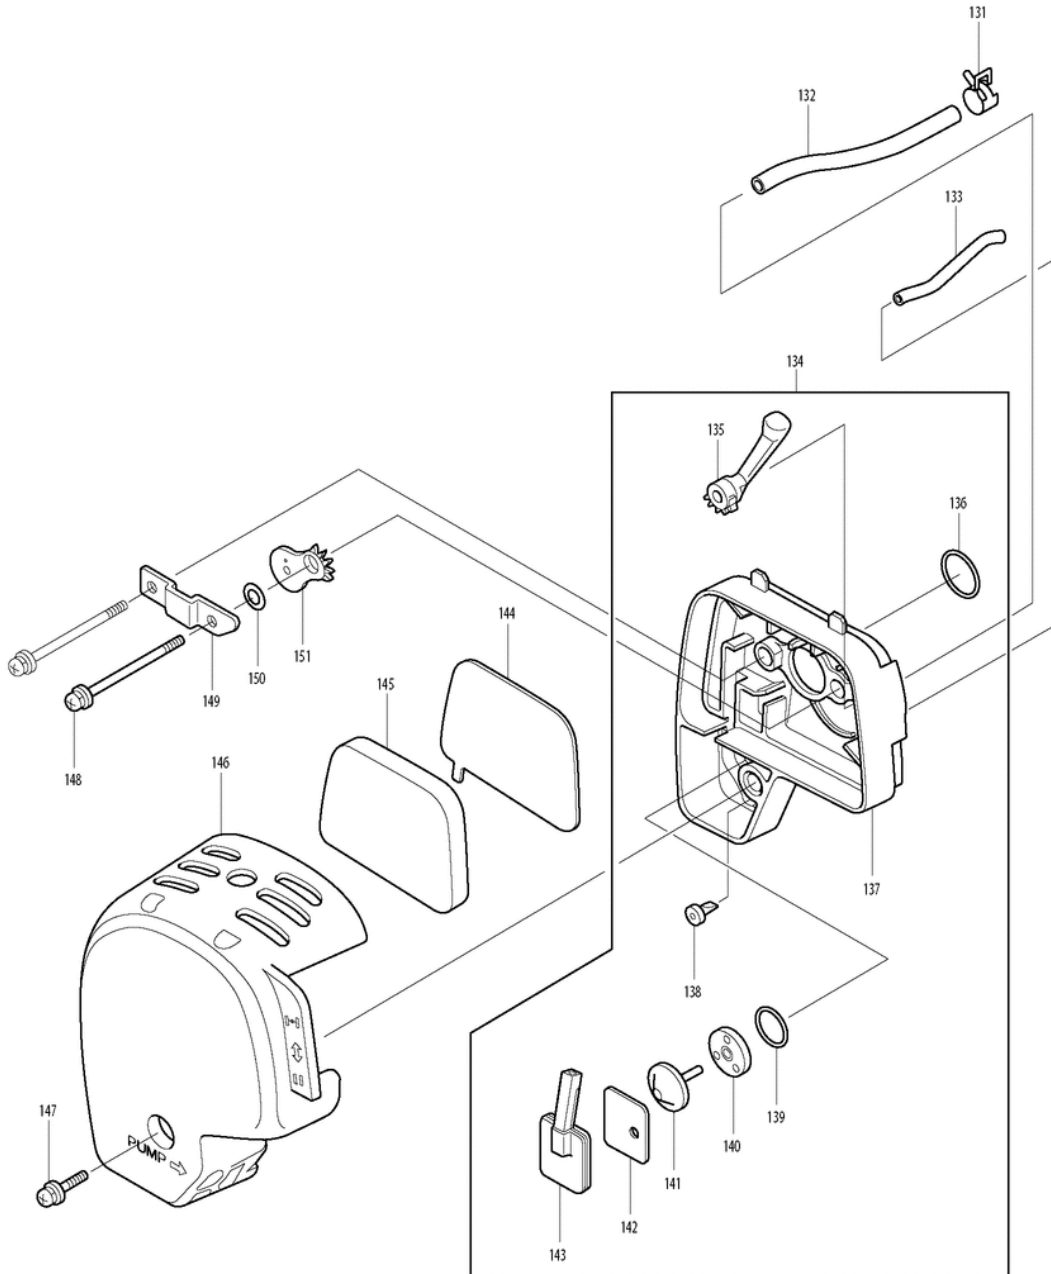

Makita Service Information / Model: BHX2501