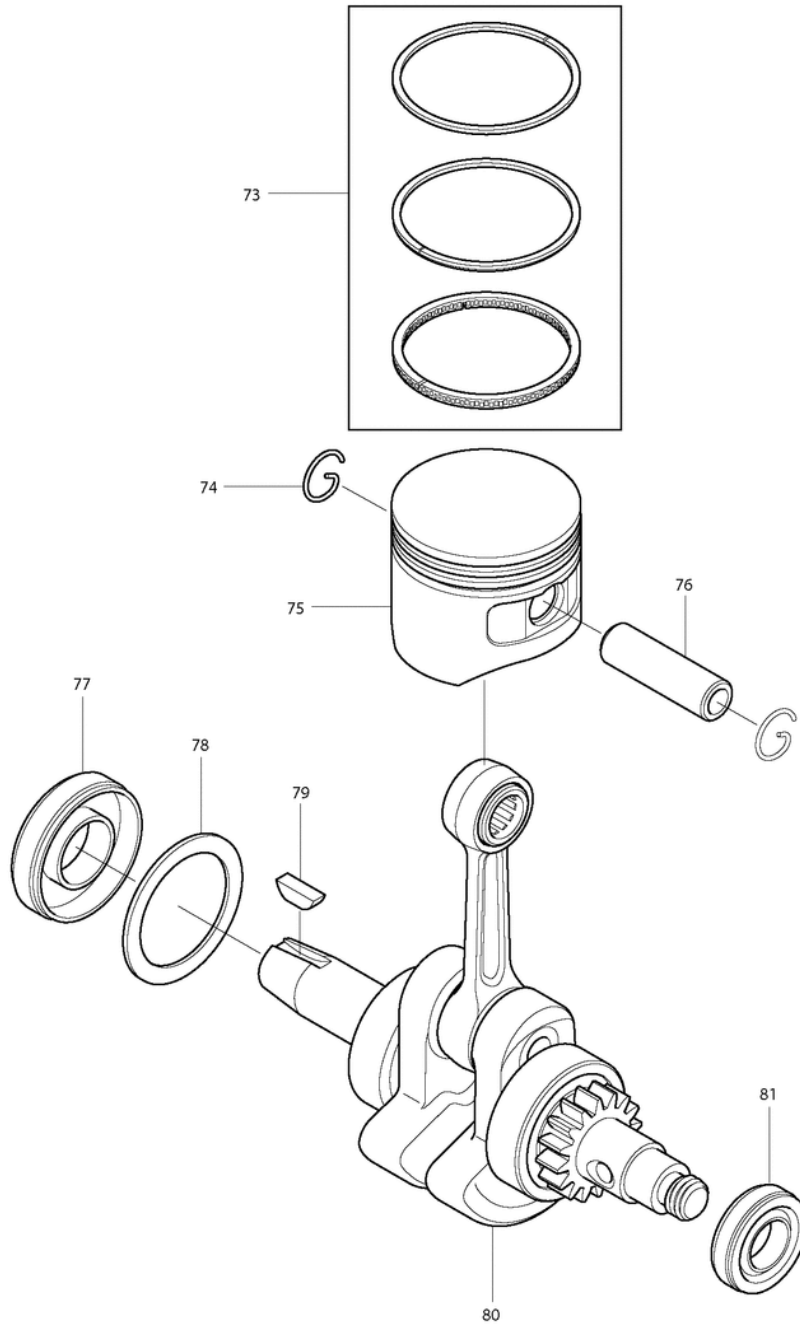

Makita Service Information / Model: BHX2501