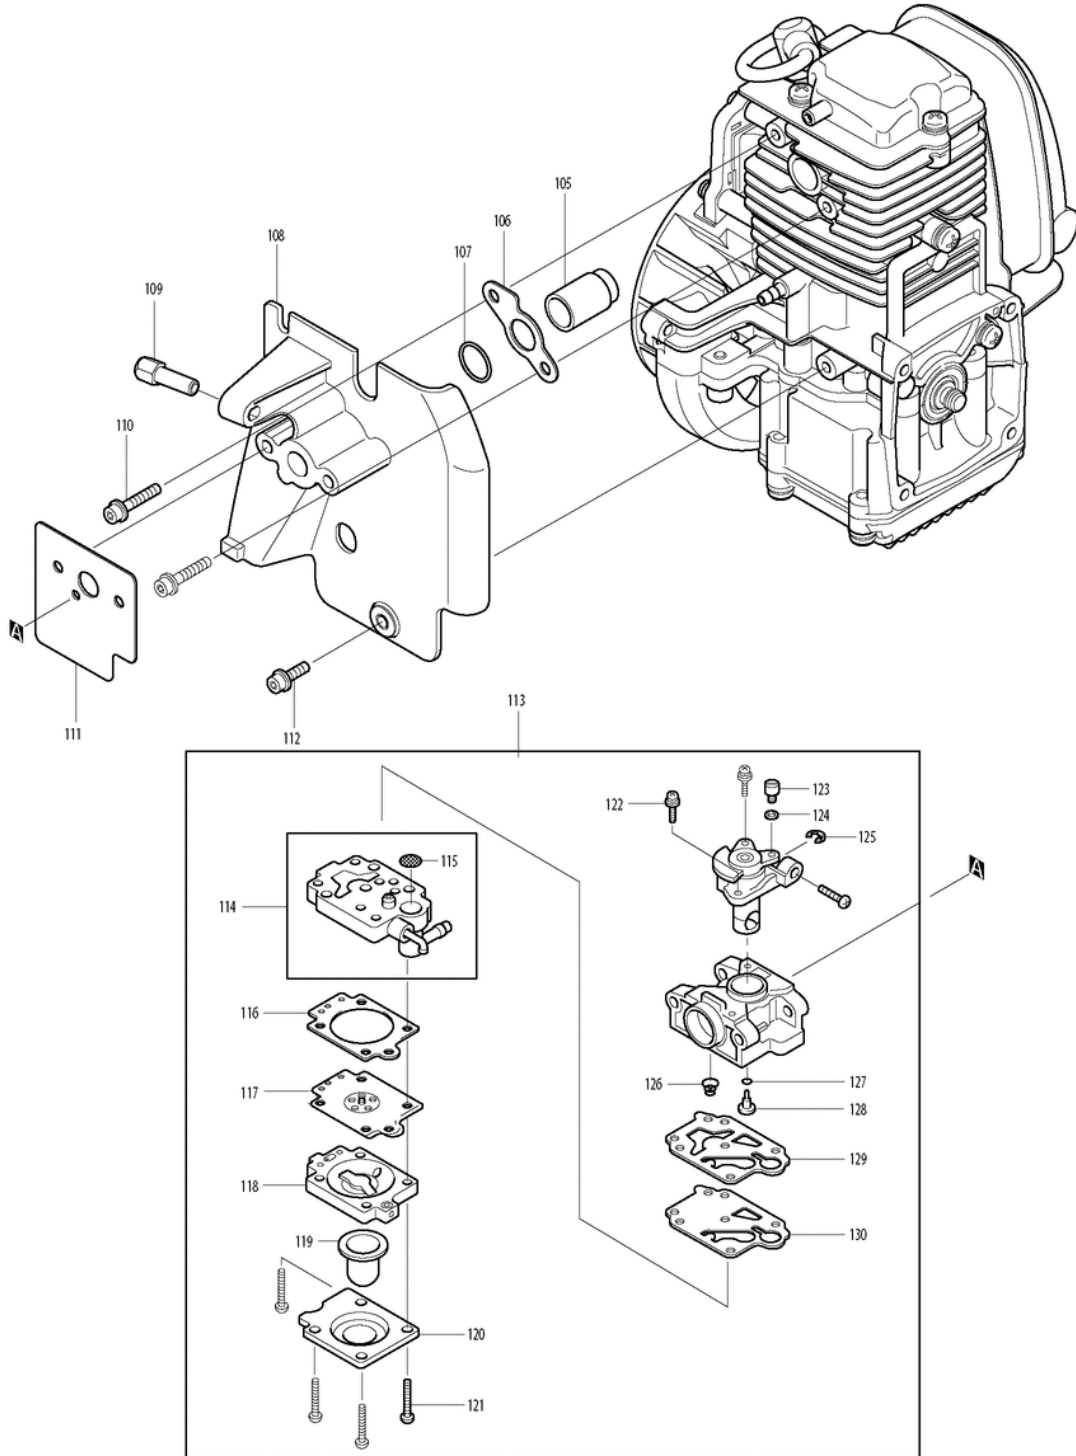

Makita Service Information / Model: BHX2501