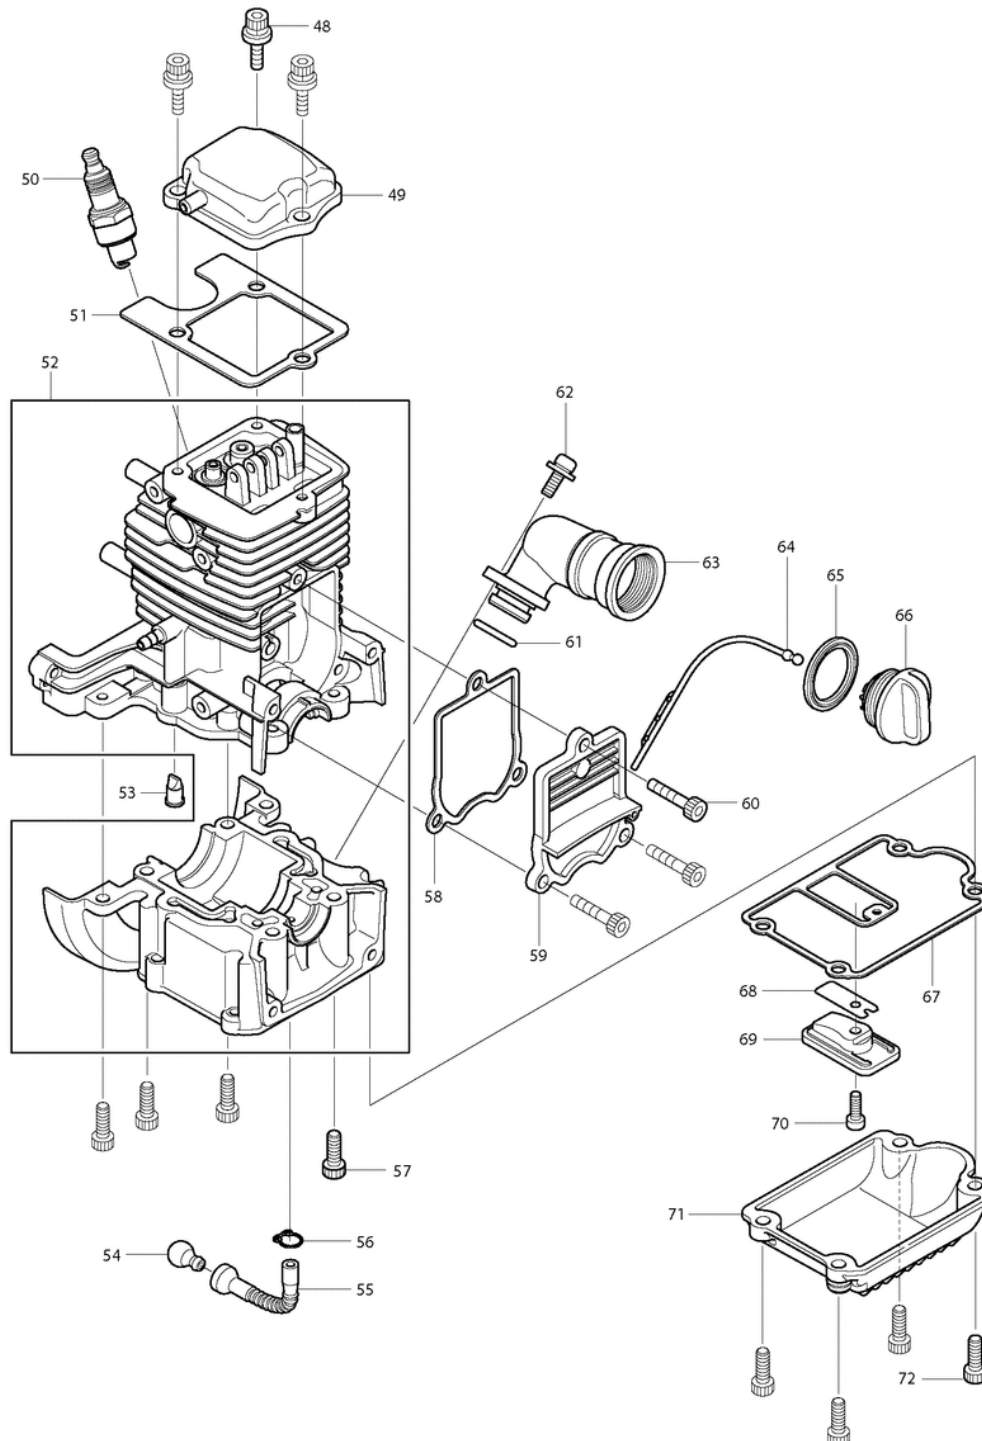

Makita Service Information / Model: BHX2501