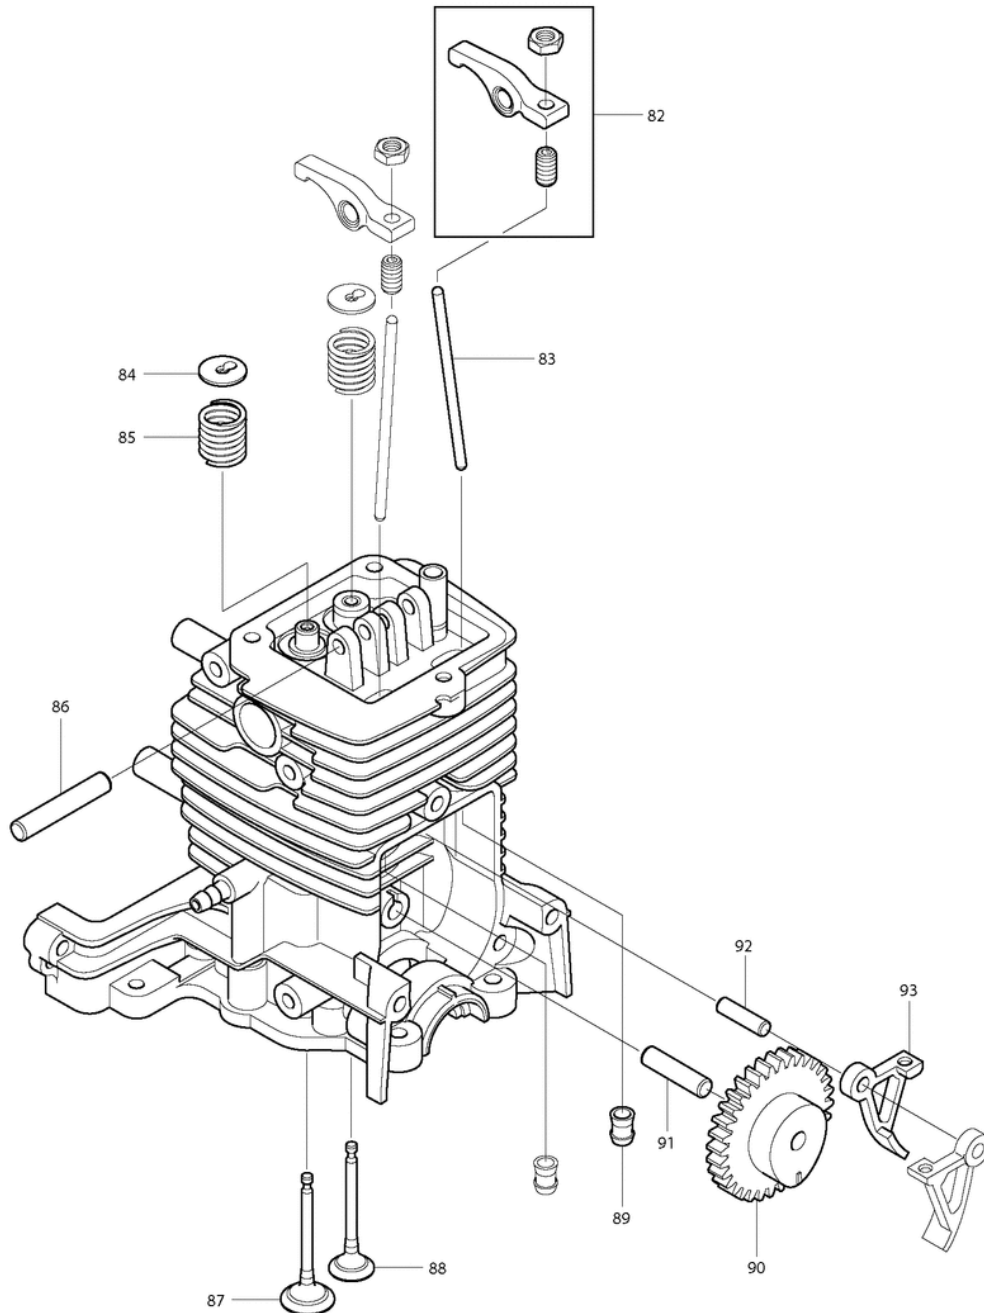

Makita Service Information / Model: BHX2501