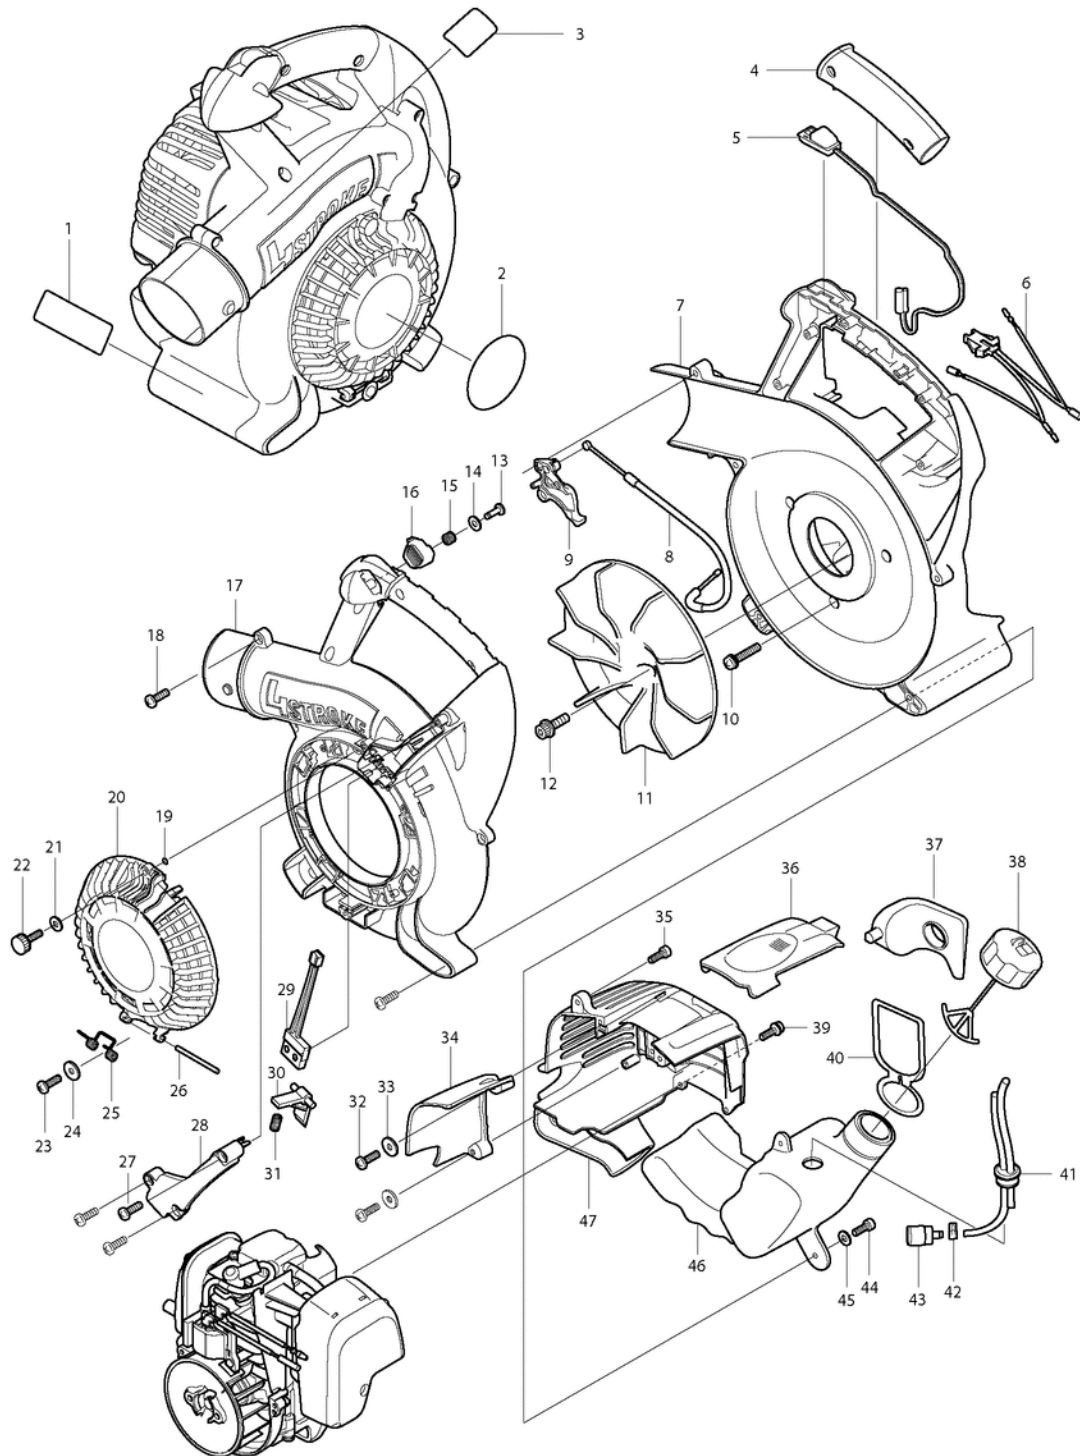

Makita Service Information / Model: BHX2501