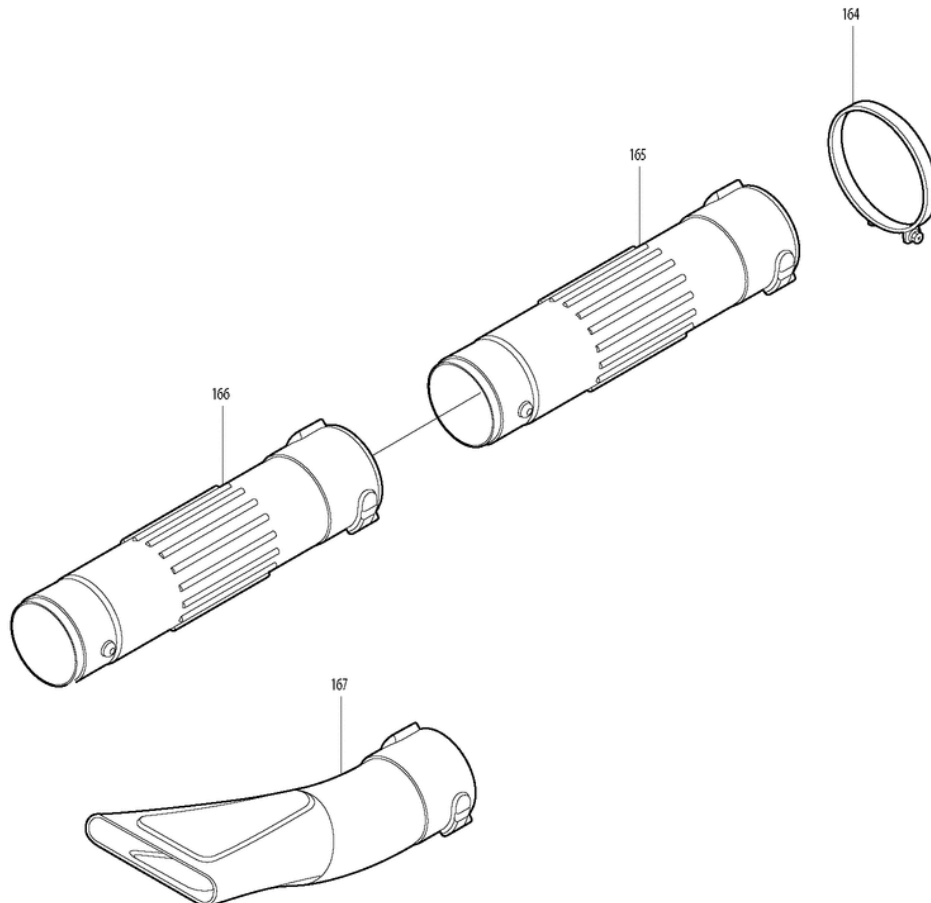

Makita Service Information / Model: BHX2501