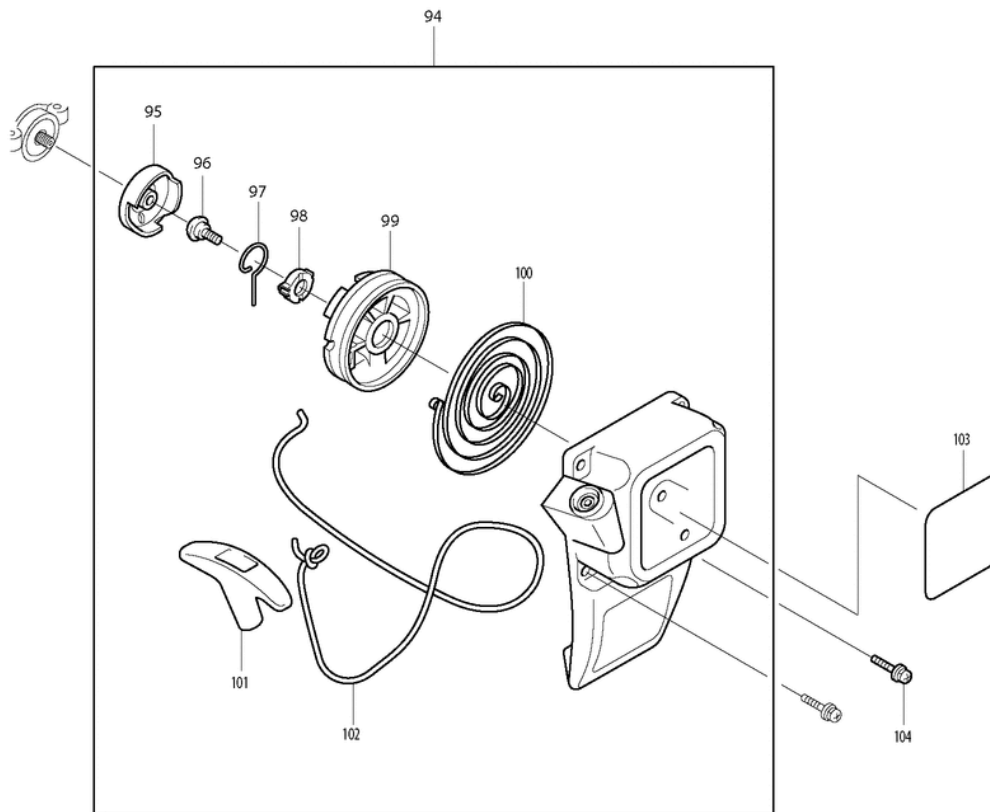

Makita Service Information / Model: BHX2501