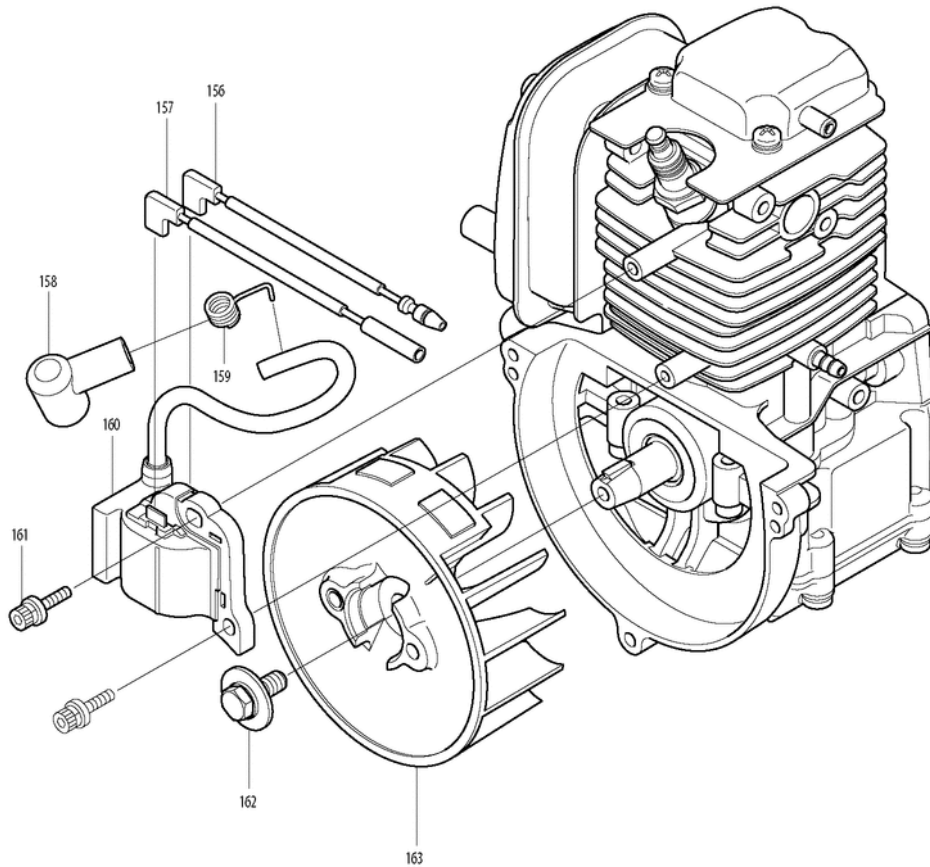

Makita Service Information / Model: BHX2501