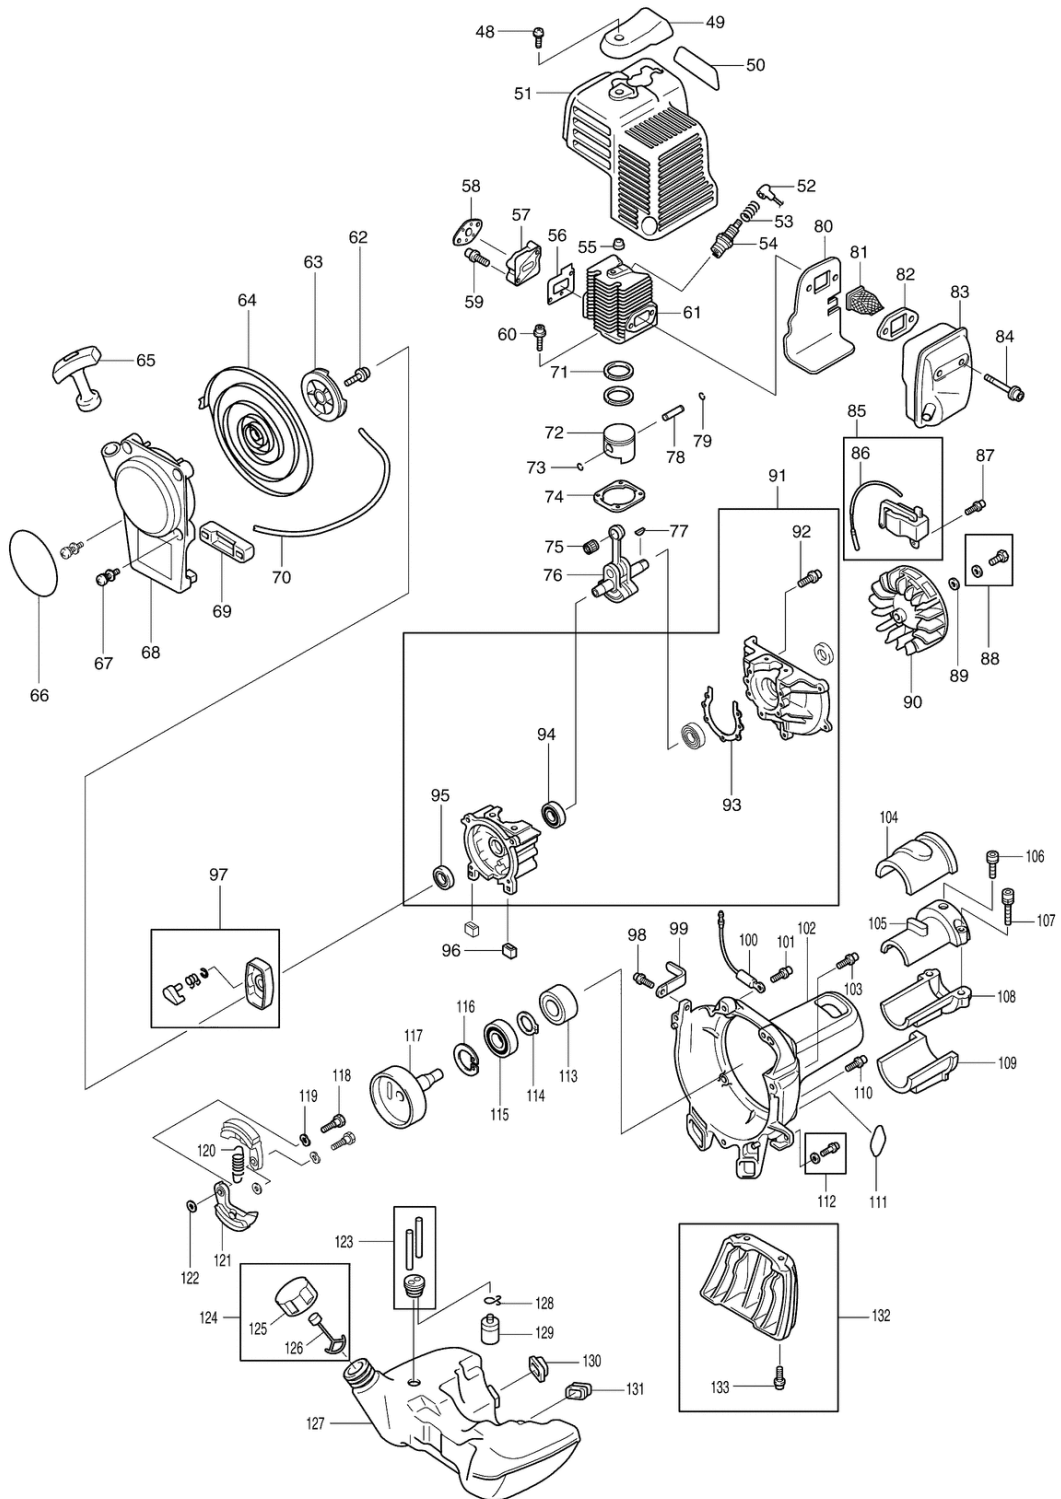

Makita Service Information / Model: RBC3101