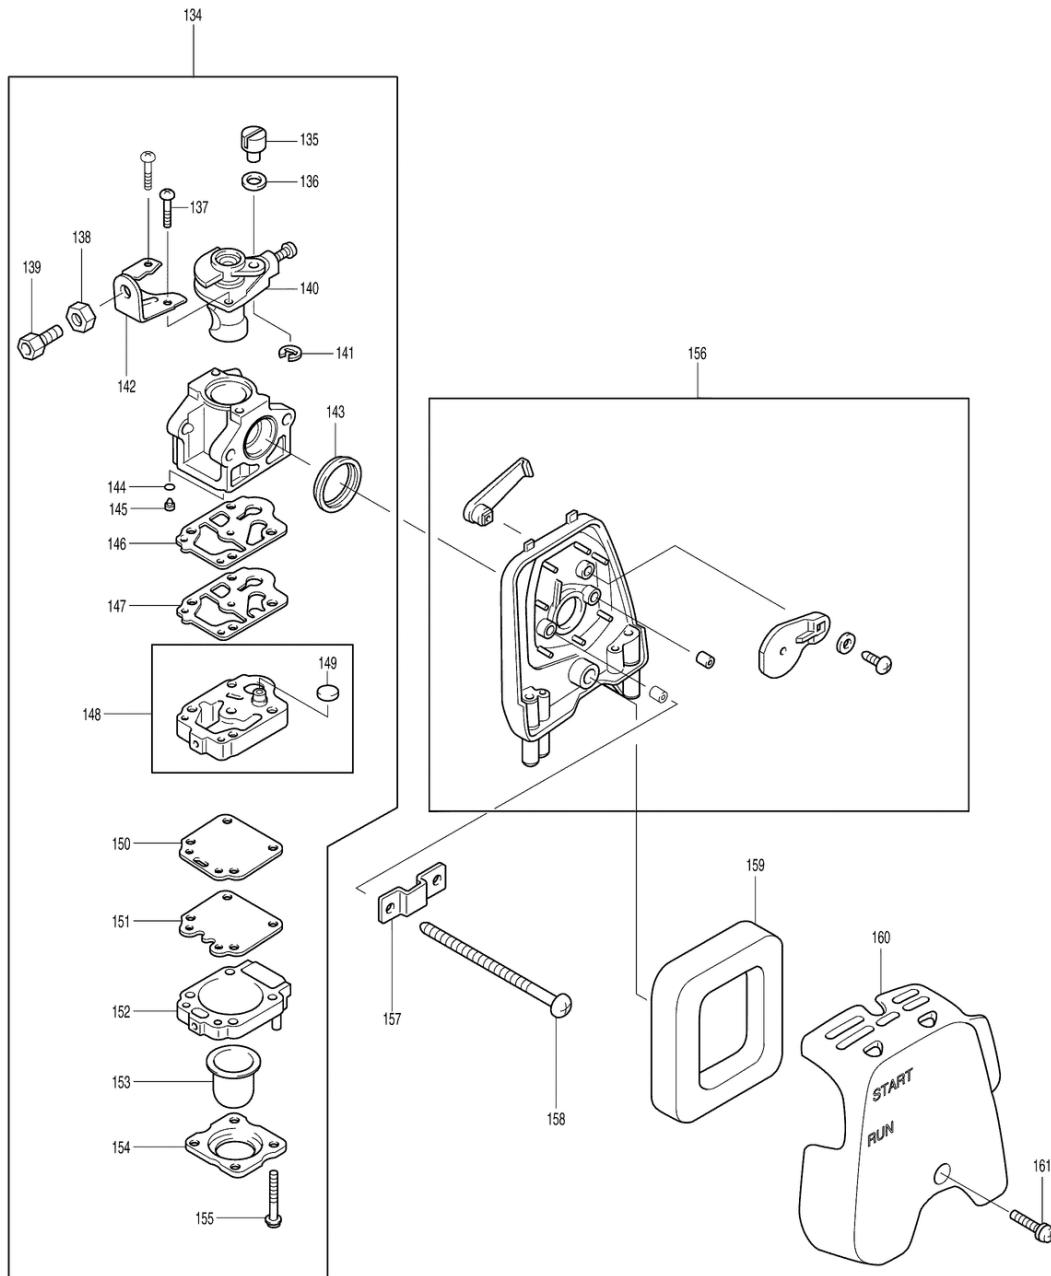

Makita Service Information / Model: RBC3101