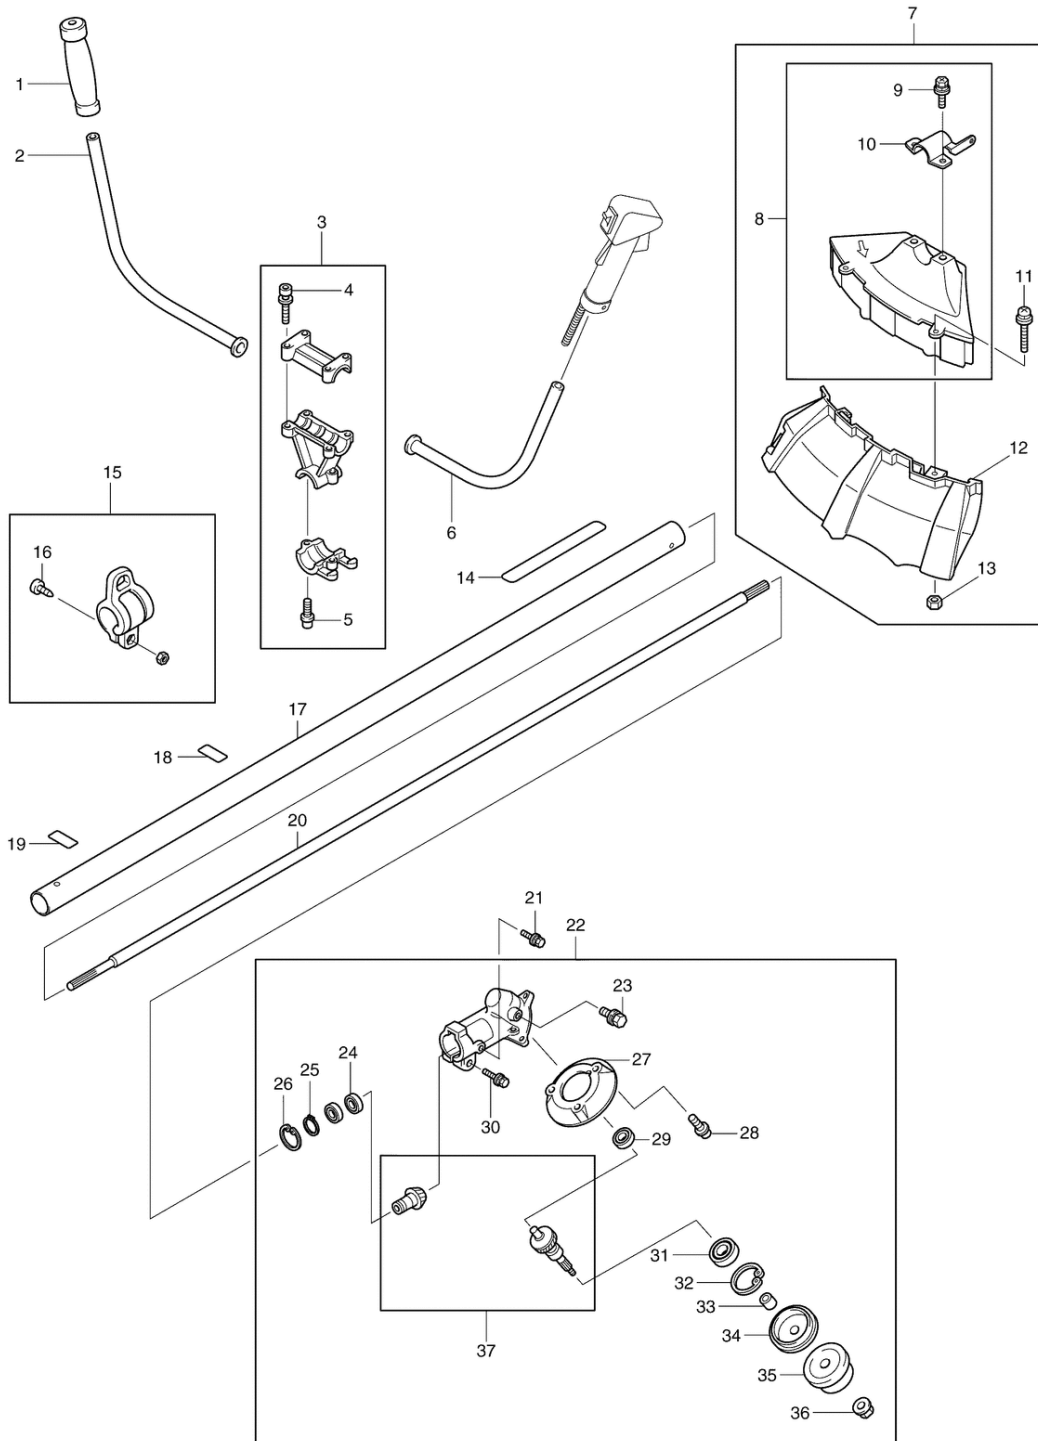

Makita Service Information / Model: RBC3101