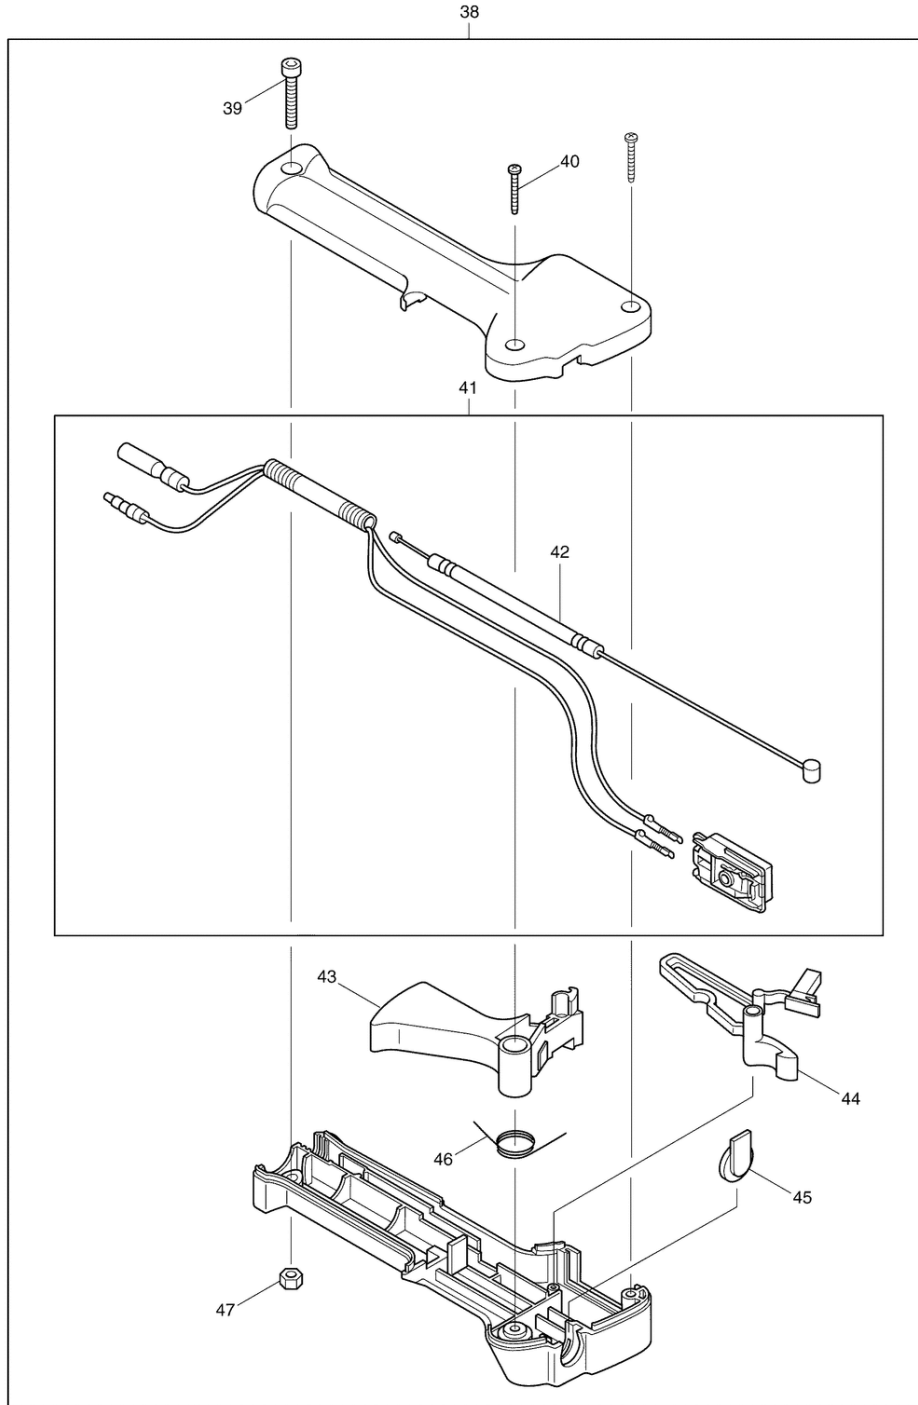

Makita Service Information / Model: RBC3101