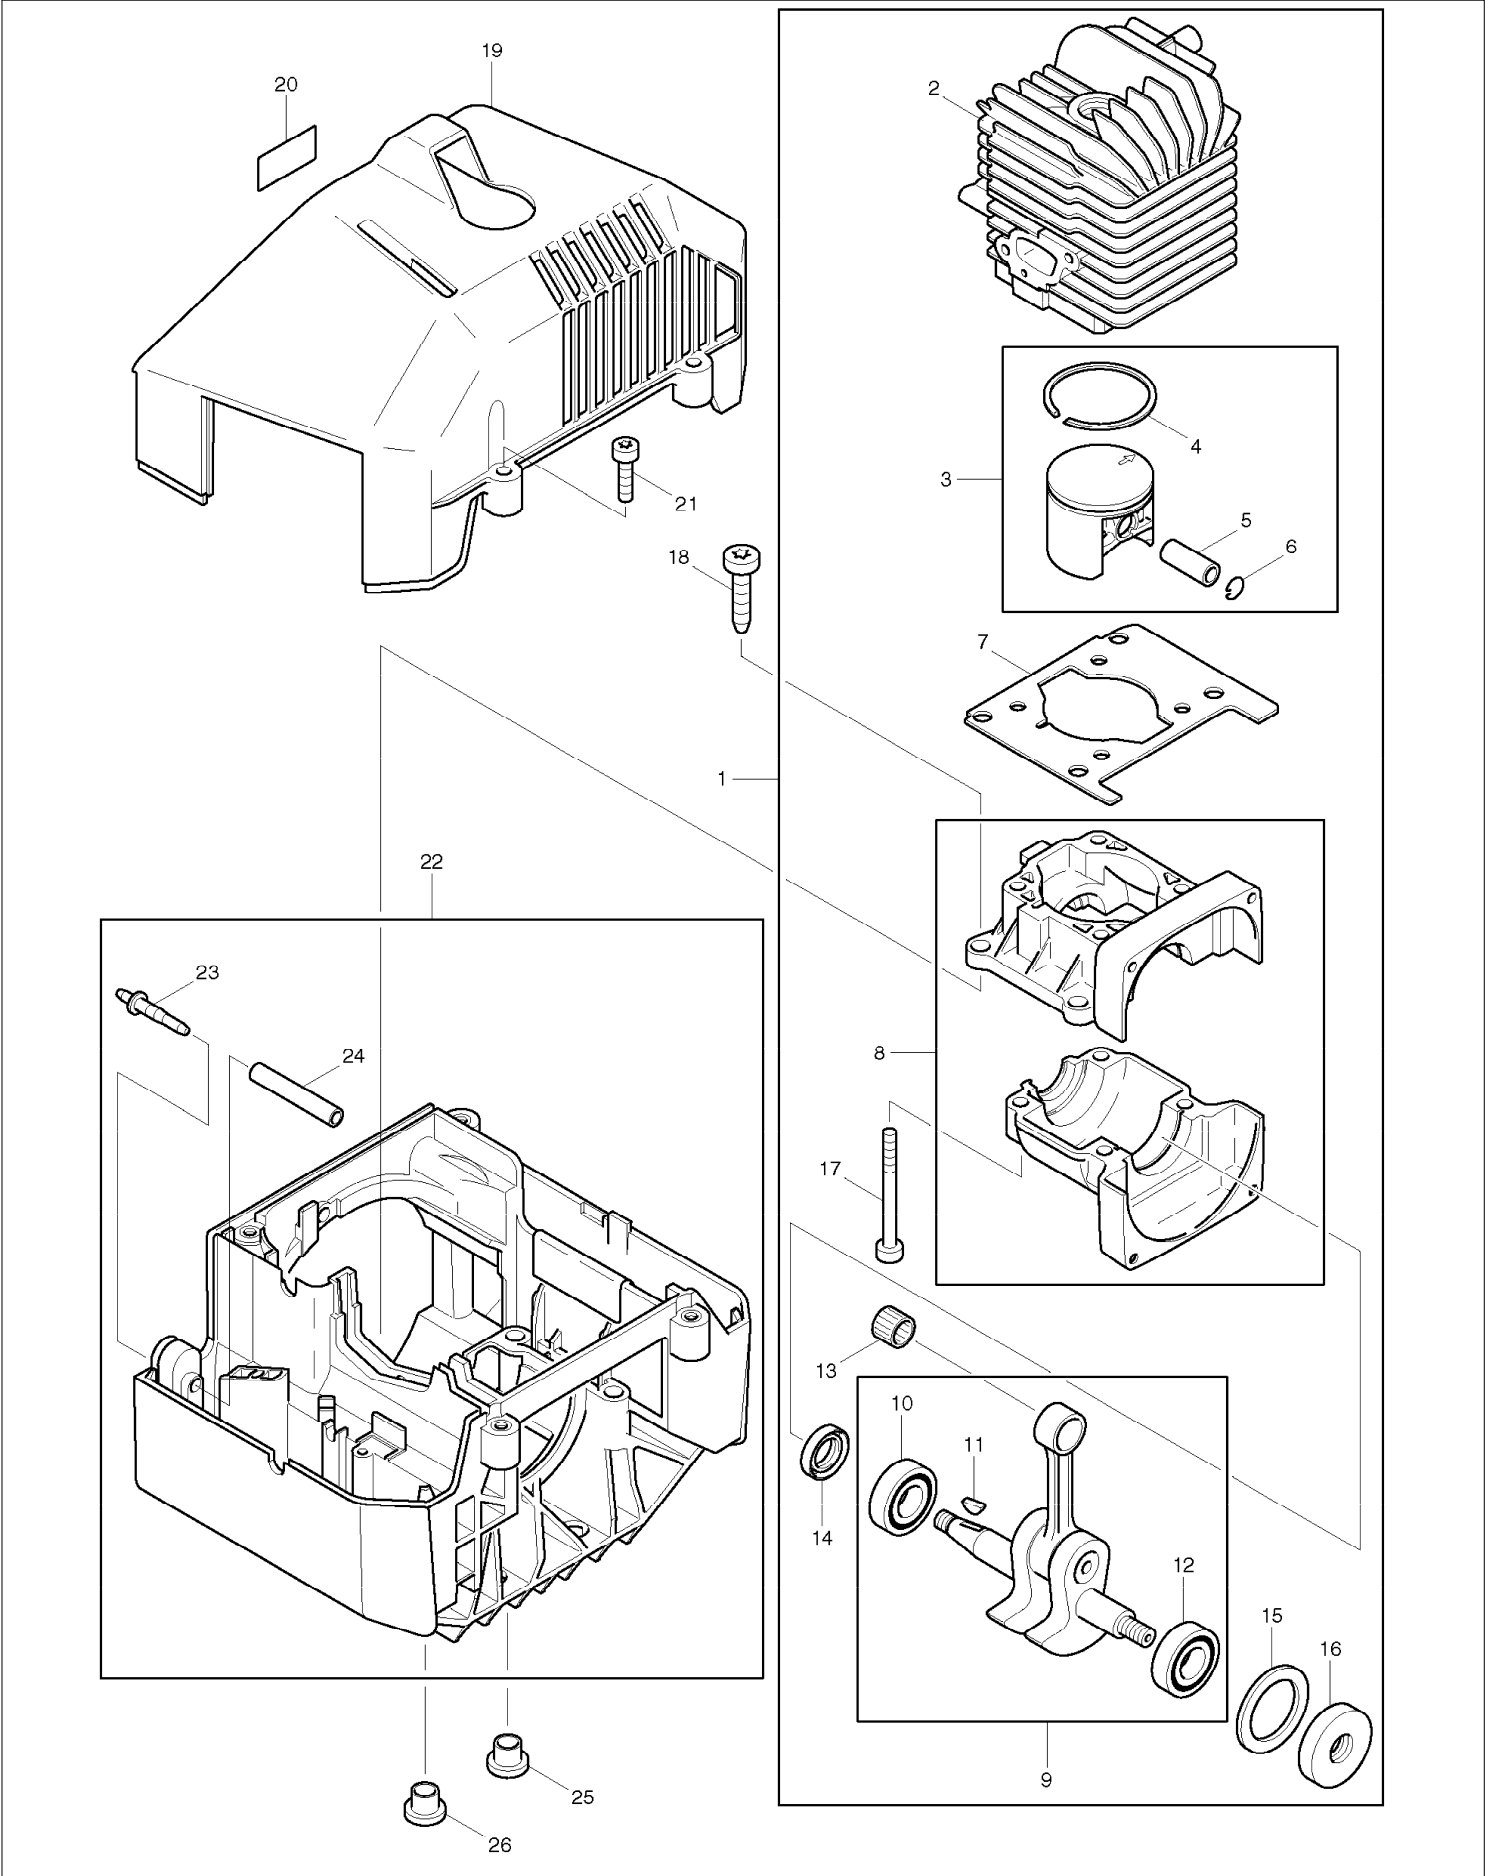

SPARE PARTS LIST

MODEL NO. DBC4510

ITEM	PART NO.	DESCRIPTION	QTY	NOTE
118	369313202	OPERATING LEVER ASSY. INC. 119,121-125	1	
119	385726070	BOWDEN CABLE CPL.	1	
120	385310161	HANDLE	1	
121	369313290	HANDLE HALF,RIGHT,CPL	1	
122	369313080	HANDLE HALF,LEFT	1	
123	369311080	THROTTLE LEVER	1	
124	369311071	SPRING	1	
125	975001210	SHORT CIRCUIT SWITCH	1	
126	915735100	SCREW M3.5X10	2	
127	965903080	CLAMPING RING	1	
128	908006255	FILLISTER HEAD SCREW M6X25	1	
129	385176010	RETAINING CLIP	1	
130	913455204	FILLISTER HEAD SCREW 5.5X20	1	
131	965401018	RUBBER BUSH	1	
132	387311100	HANDLE, LEFT	1	
133	957310610	CLAMPING HOLDER SET INC. 134-136	1	
134	900108555	HEXAGONAL SCREW M8X55	1	
135	924108400	DISC 8.4	1	
136	908005165	FILLISTER HEAD SCREW M5X16	2	
138	010261020	MAIN PIPE ASSY INC. 140-142	1	
139	385228030	TRANSMISSION SHAFT	1	
140	980114628	LABEL	1	
141	980114148	LABEL	1	
142	980114119	LABEL	1	
143	010341612	PROTECTION HOOD ASSY INC. 144-146	1	
144	908005165	FILLISTER HEAD SCREW M5X16	1	
145	385341021	PLATE	1	
146	957341010	LINE CUTTER	1	
147	*****	*****	***	*****
148	908005125	FILLISTER HEAD SCREW M5X12	3	
149	385200203	BEVEL GEAR ASSY INC. 150-153,156,158-160	1	
150	957385272	TOOL ROCKING SYST.CPL	1	
151	962900055	RADIAL RING	1	
152	900210104	HEXAGONAL HEAD SCREW M10X1.25	1	
153	963604084	GASKET	1	
154	908005125	FILLISTER HEAD SCREW M5X12	1	
155	908005255	FILLSTER HEAD SCREW M5X25	2	
156	385228020	DISTANCE RING	1	
157	385224410	WINDING PREVENTER	1	
158	385224012	MOUNTING DISC	1	
159	385224022	PRESSURE DISC	1	
160	385228041	SAFETY NUT M12X1.5L	1	
161	385218020	SLIDING CUP	1	

SERVICE DRAWING

MODEL NO. DBC4510