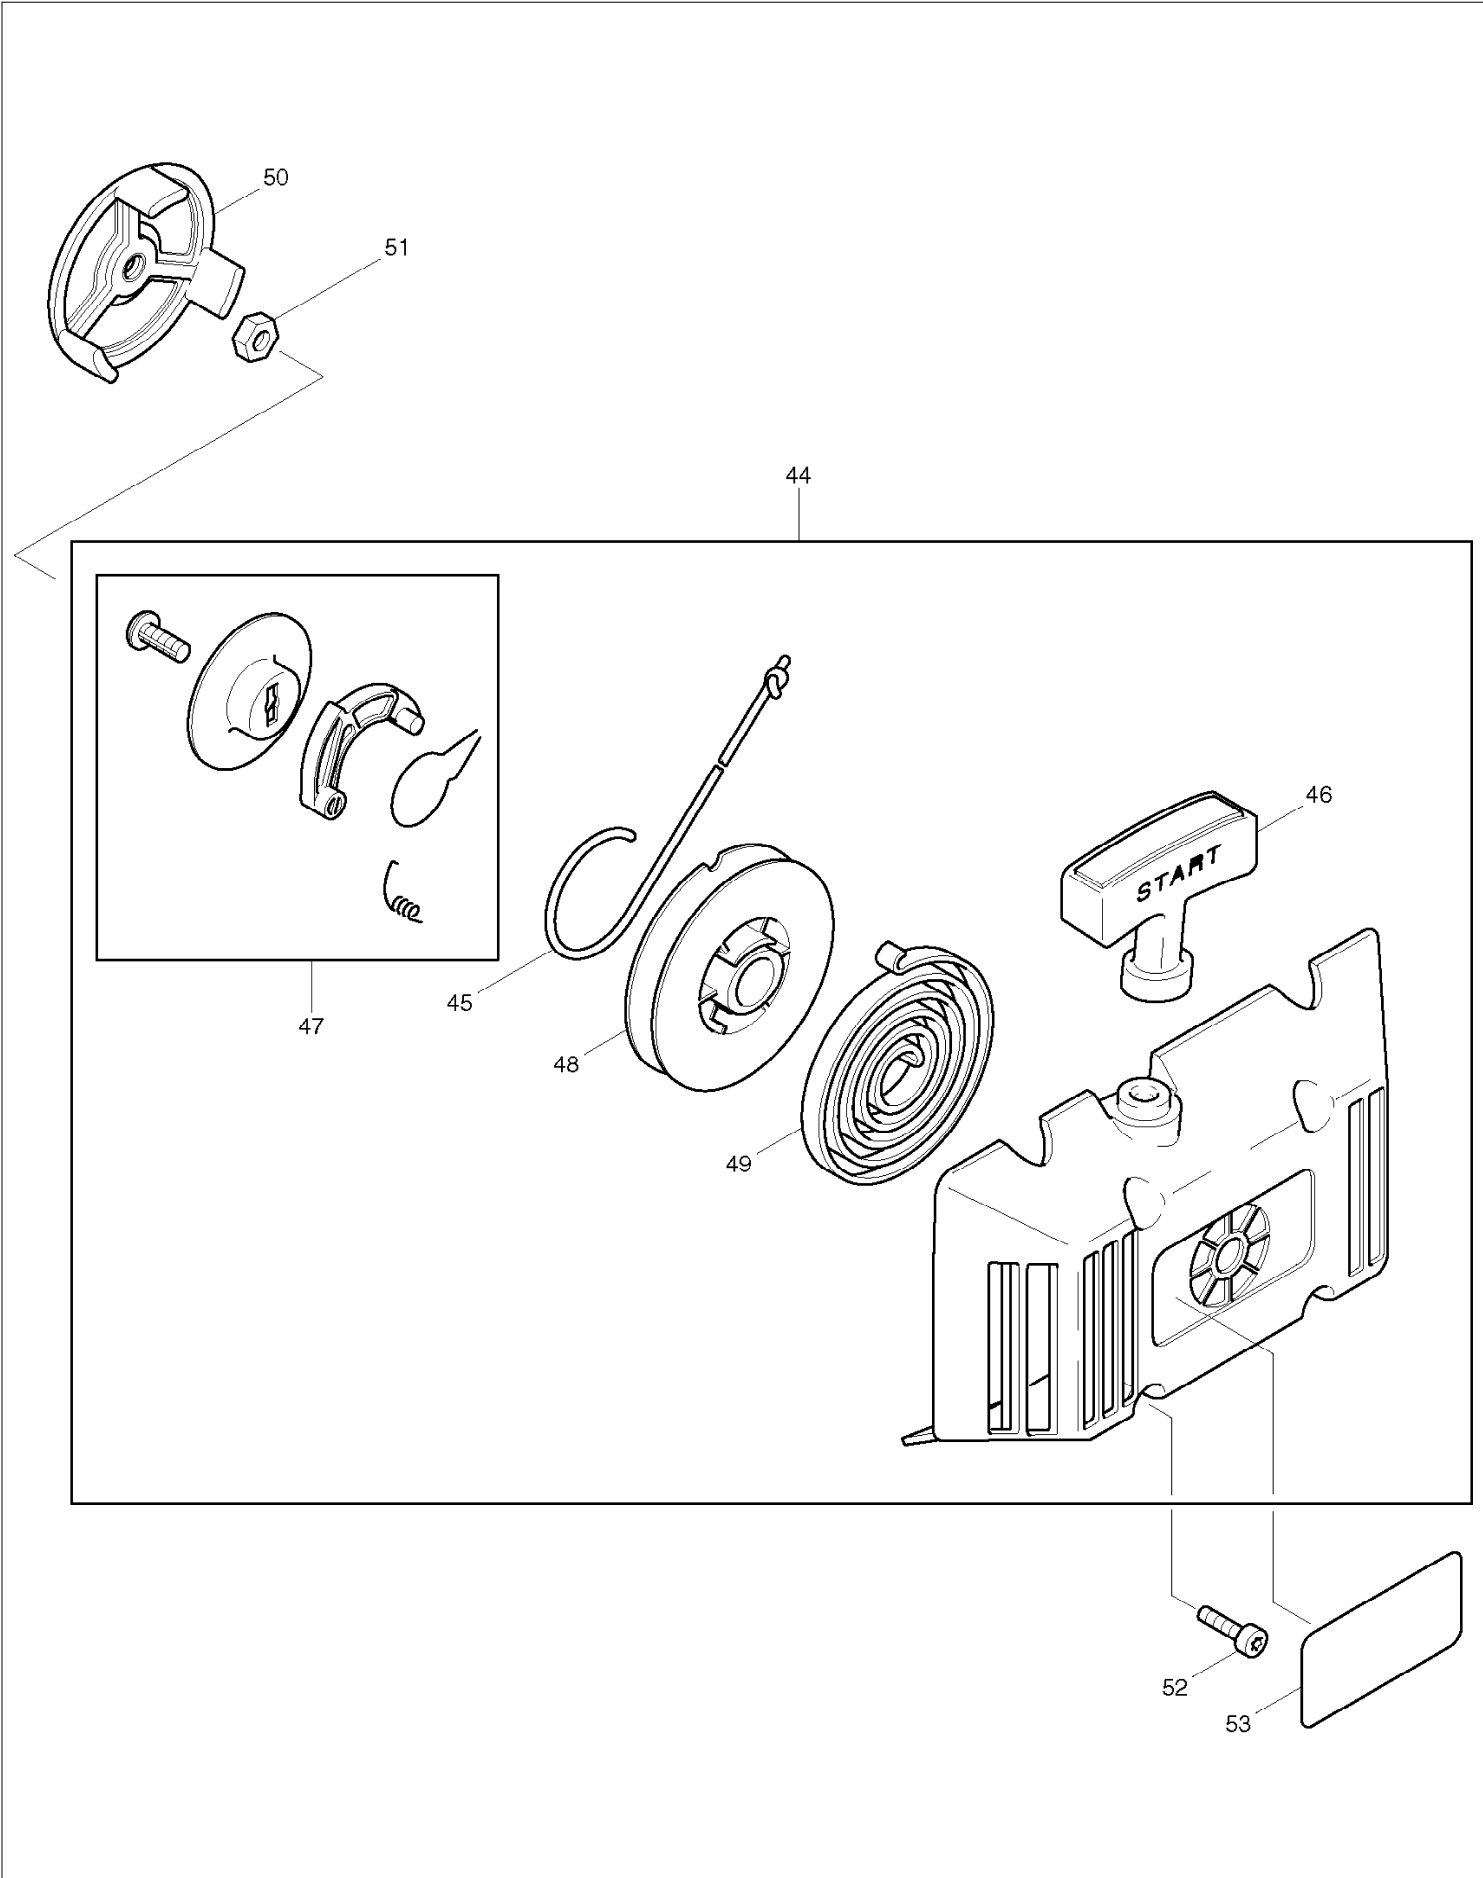

SERVICE DRAWING

MODEL NO. DBC4510