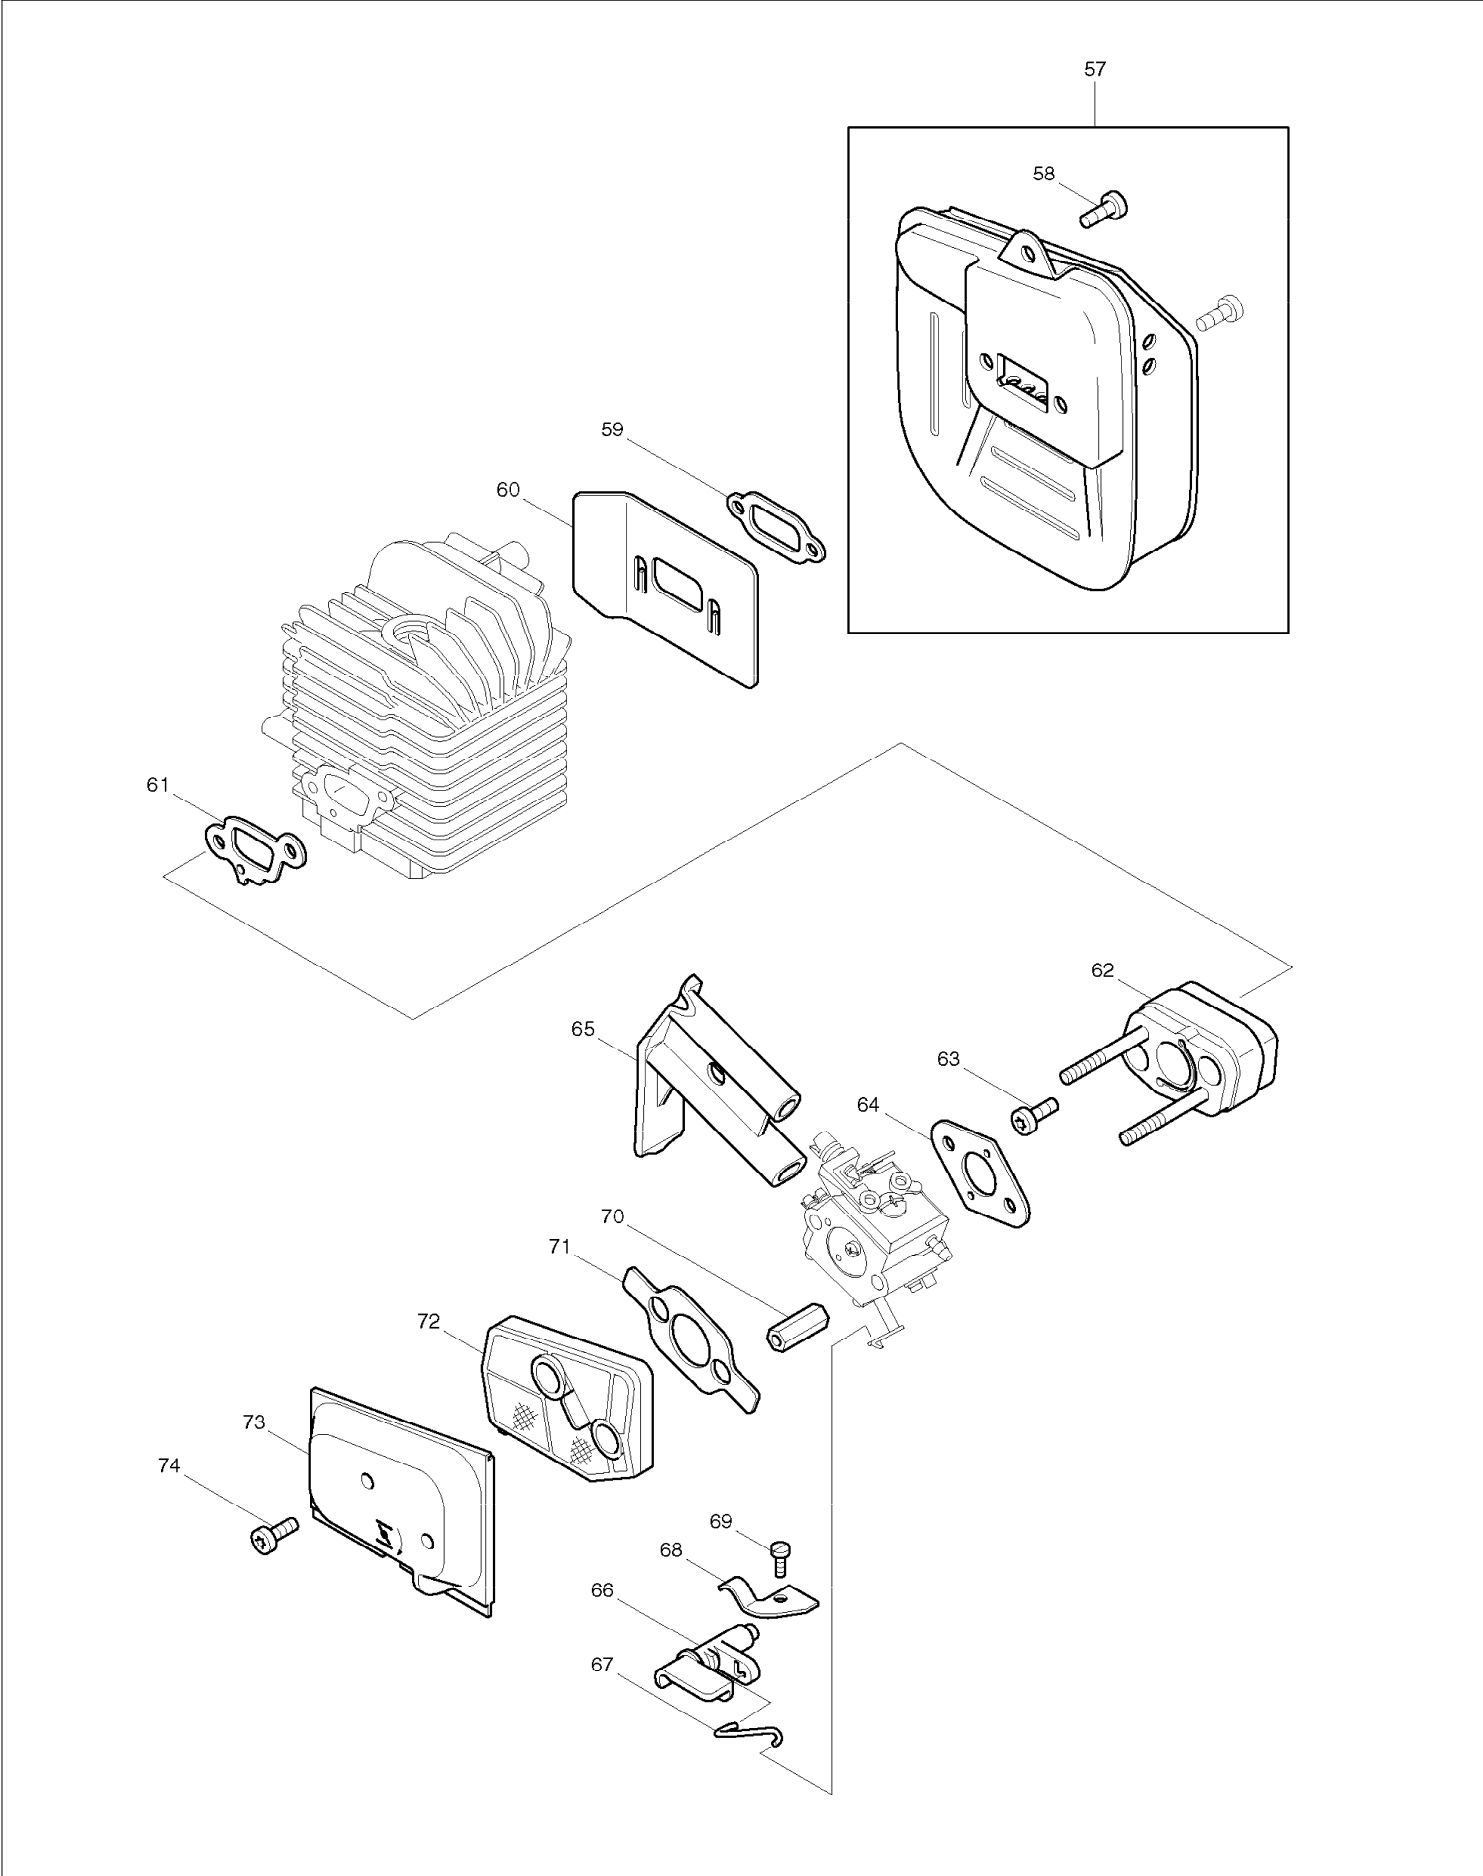

SERVICE DRAWING

MODEL NO. DBC4510