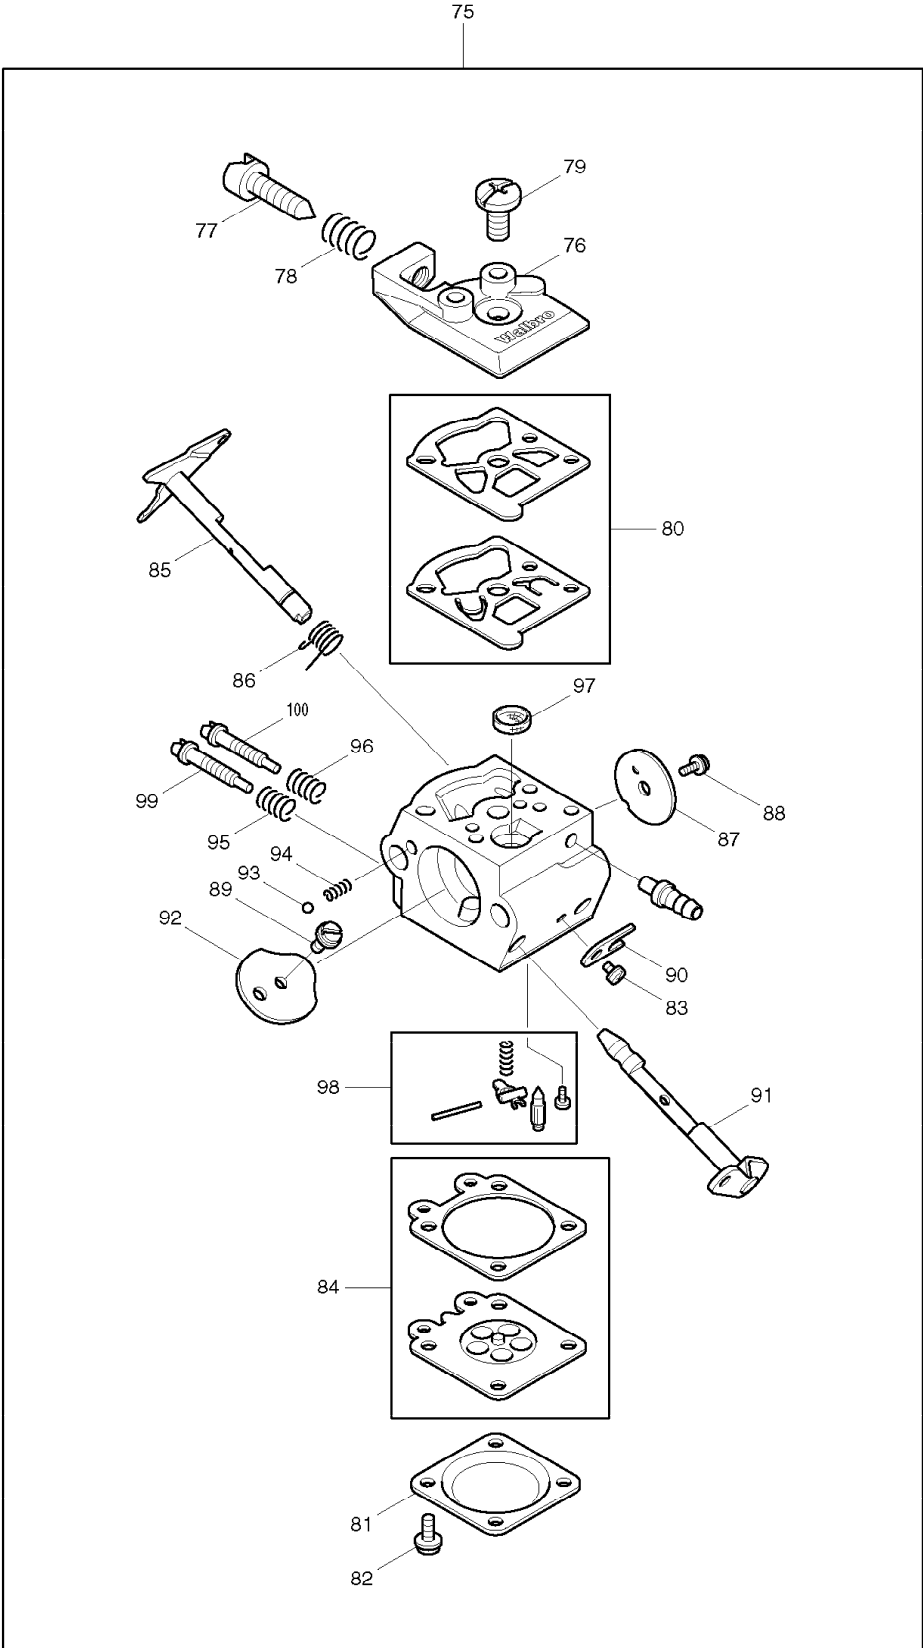

SERVICE DRAWING

MODEL NO. DBC4510