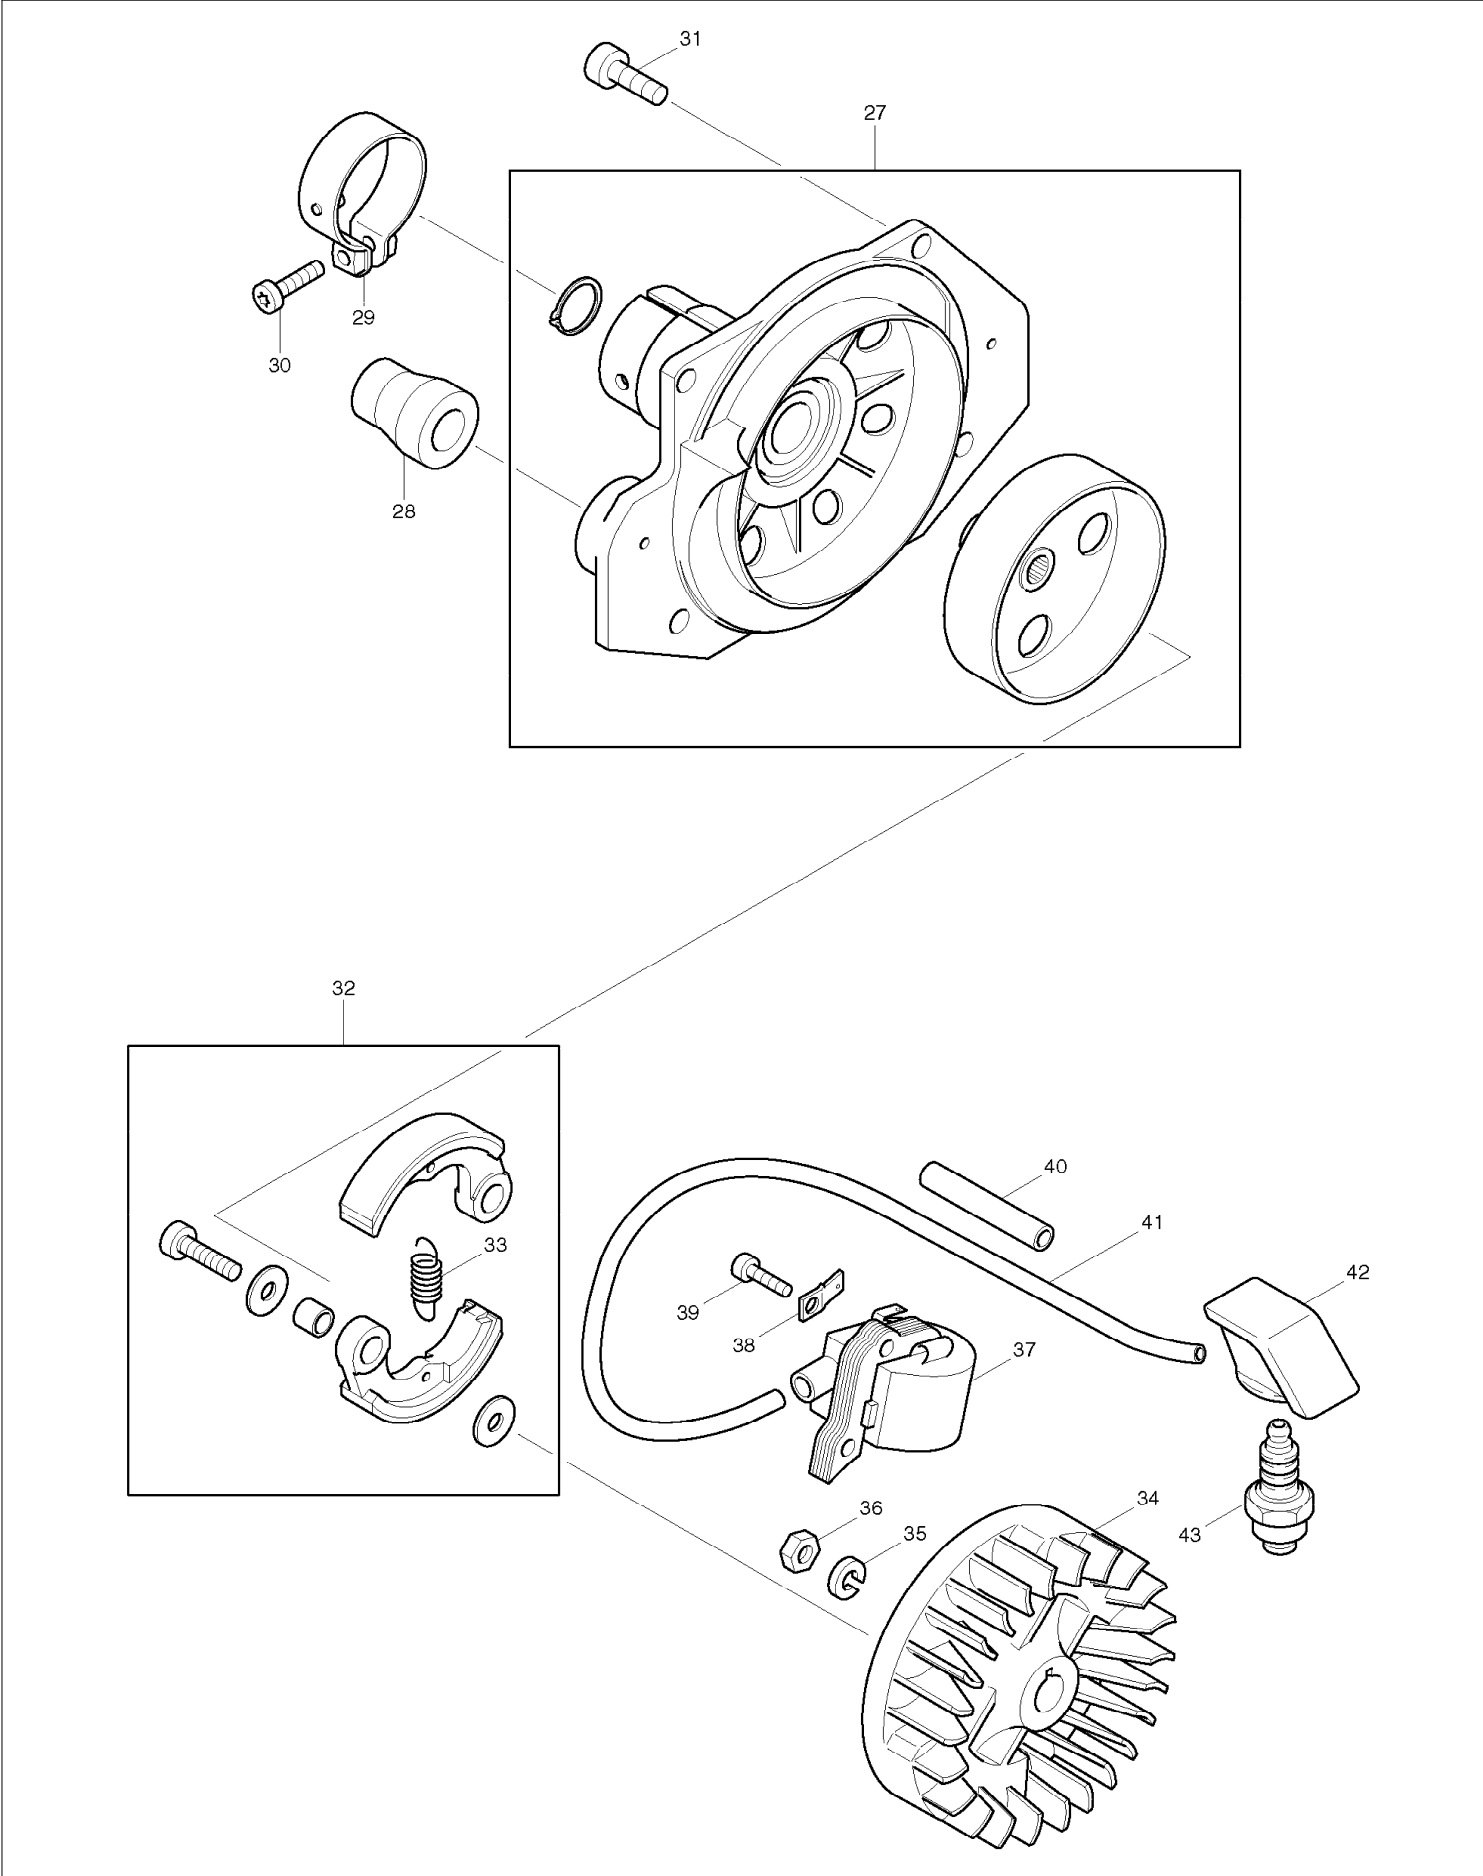

SERVICE DRAWING

MODEL NO. DBC4510