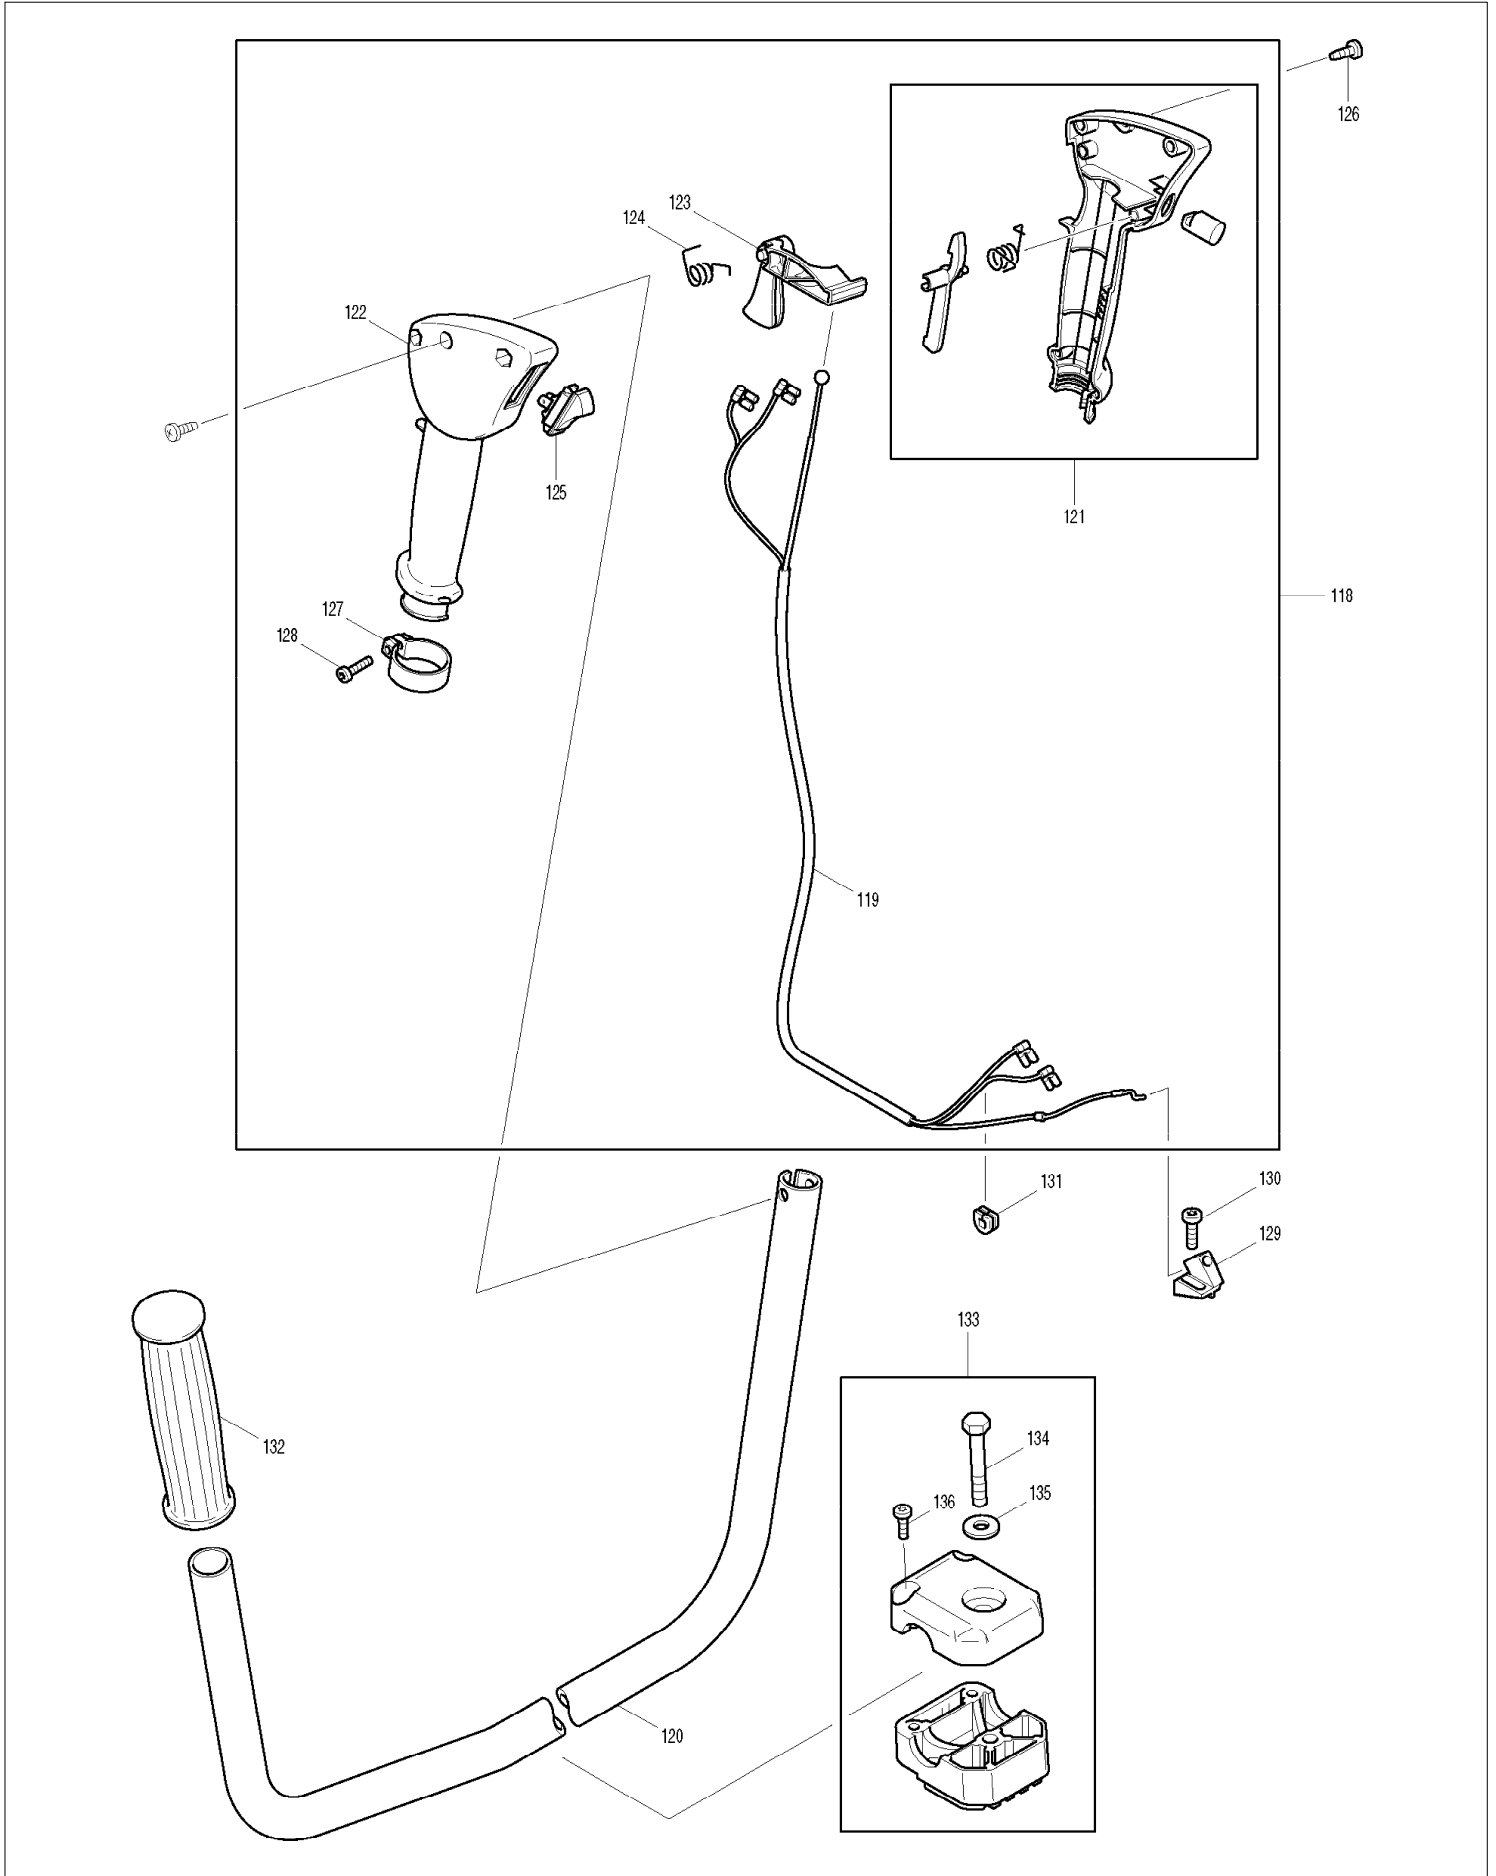

SERVICE DRAWING

MODEL NO. DBC4510