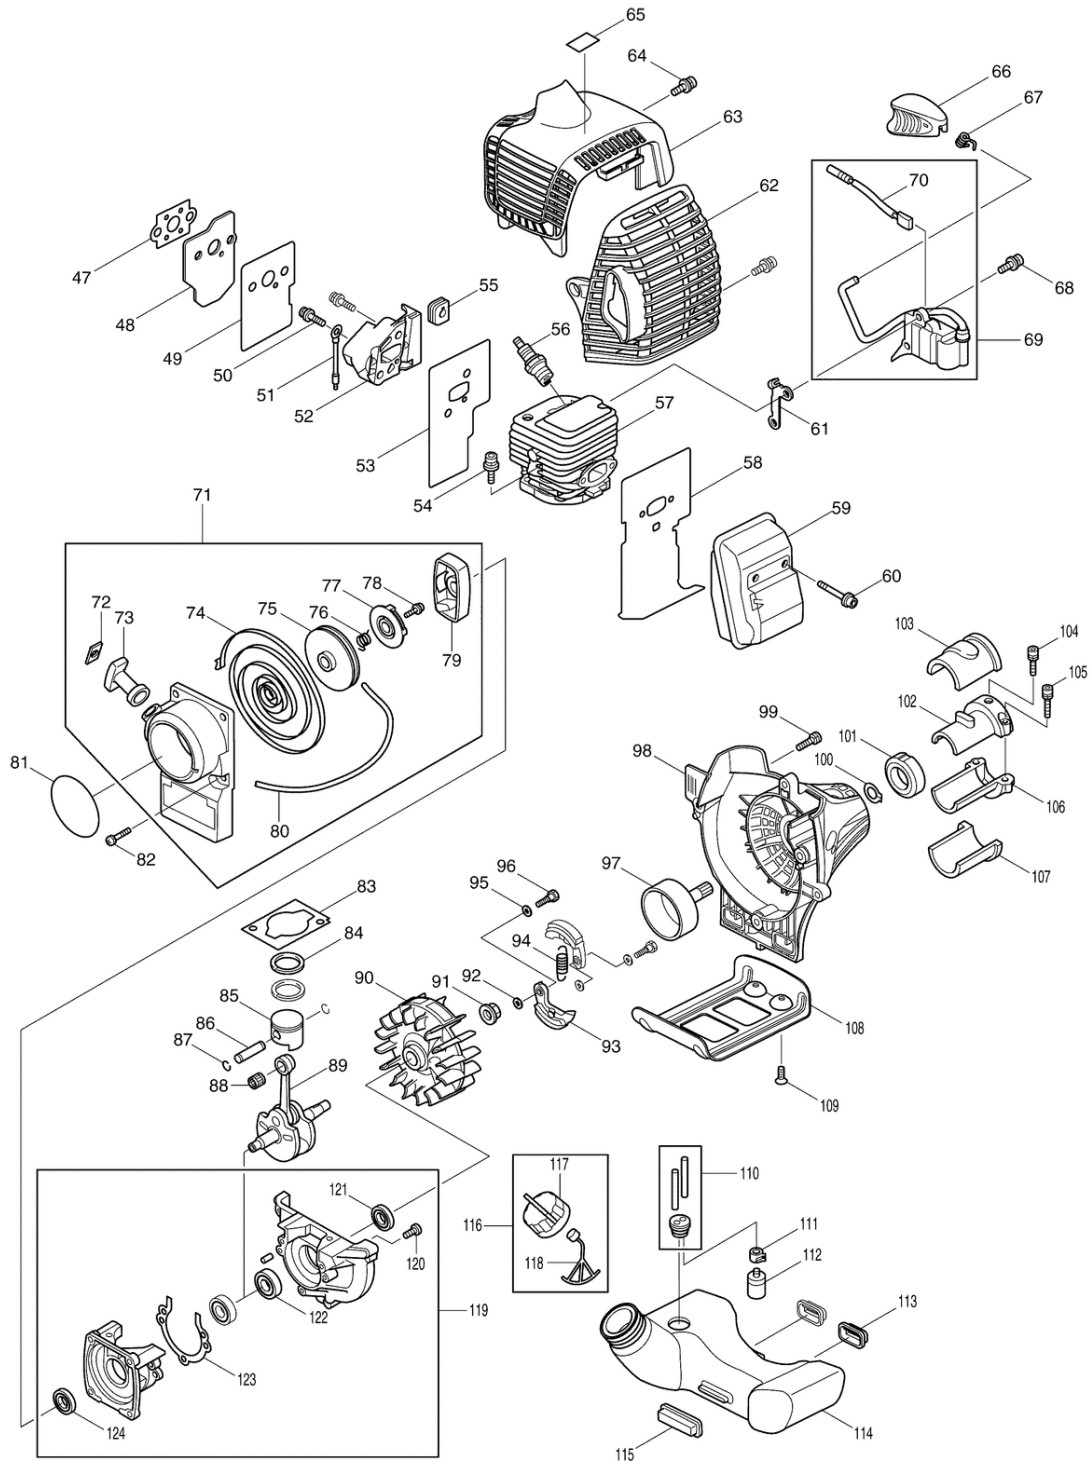

Makita Service Information / Model: DBC260U