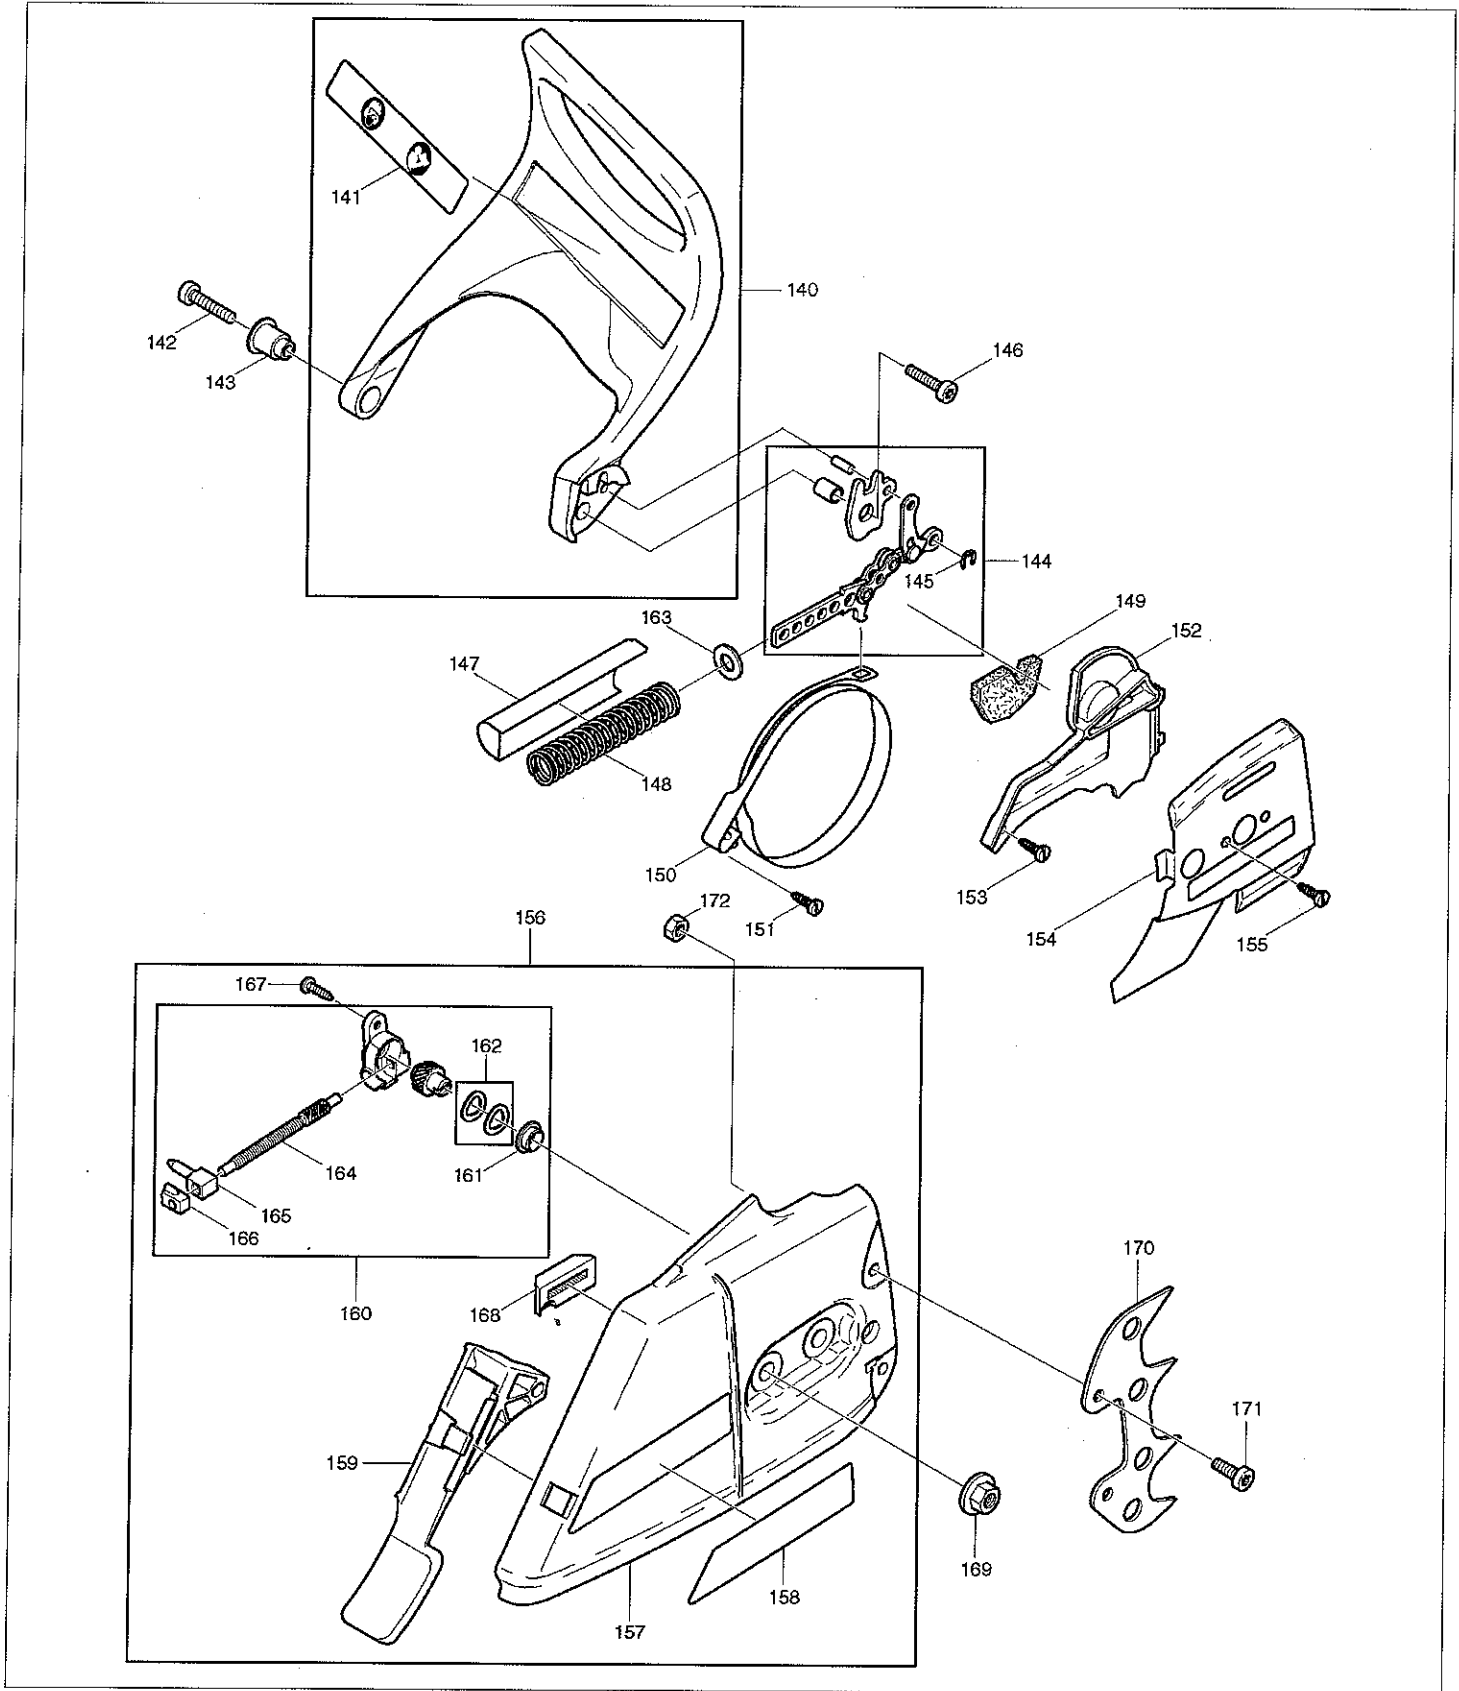

SERVICE DRAWING

MODEL NO. DCS6400