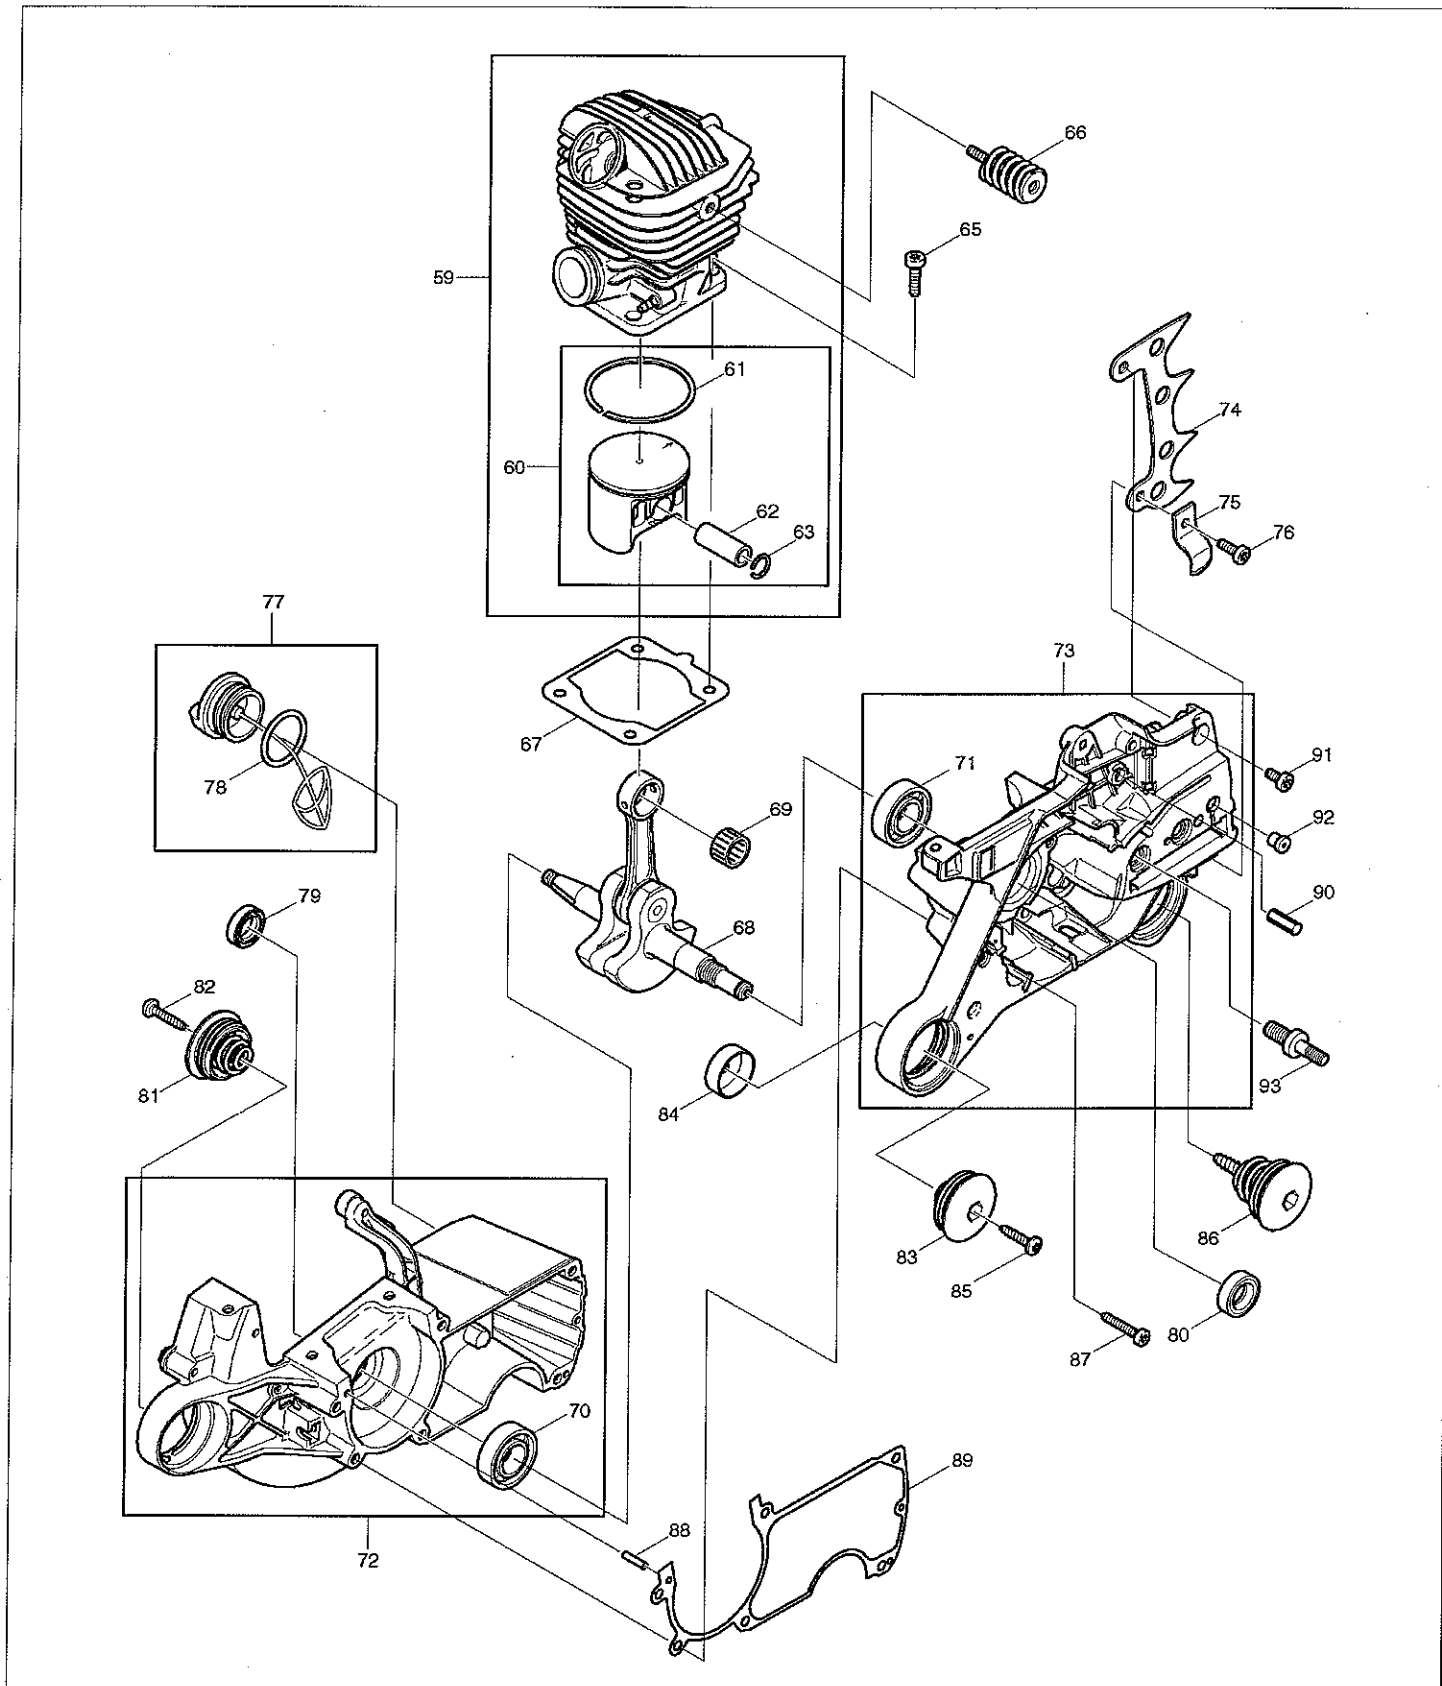

SERVICE DRAWING

MODEL NO. DCS6400