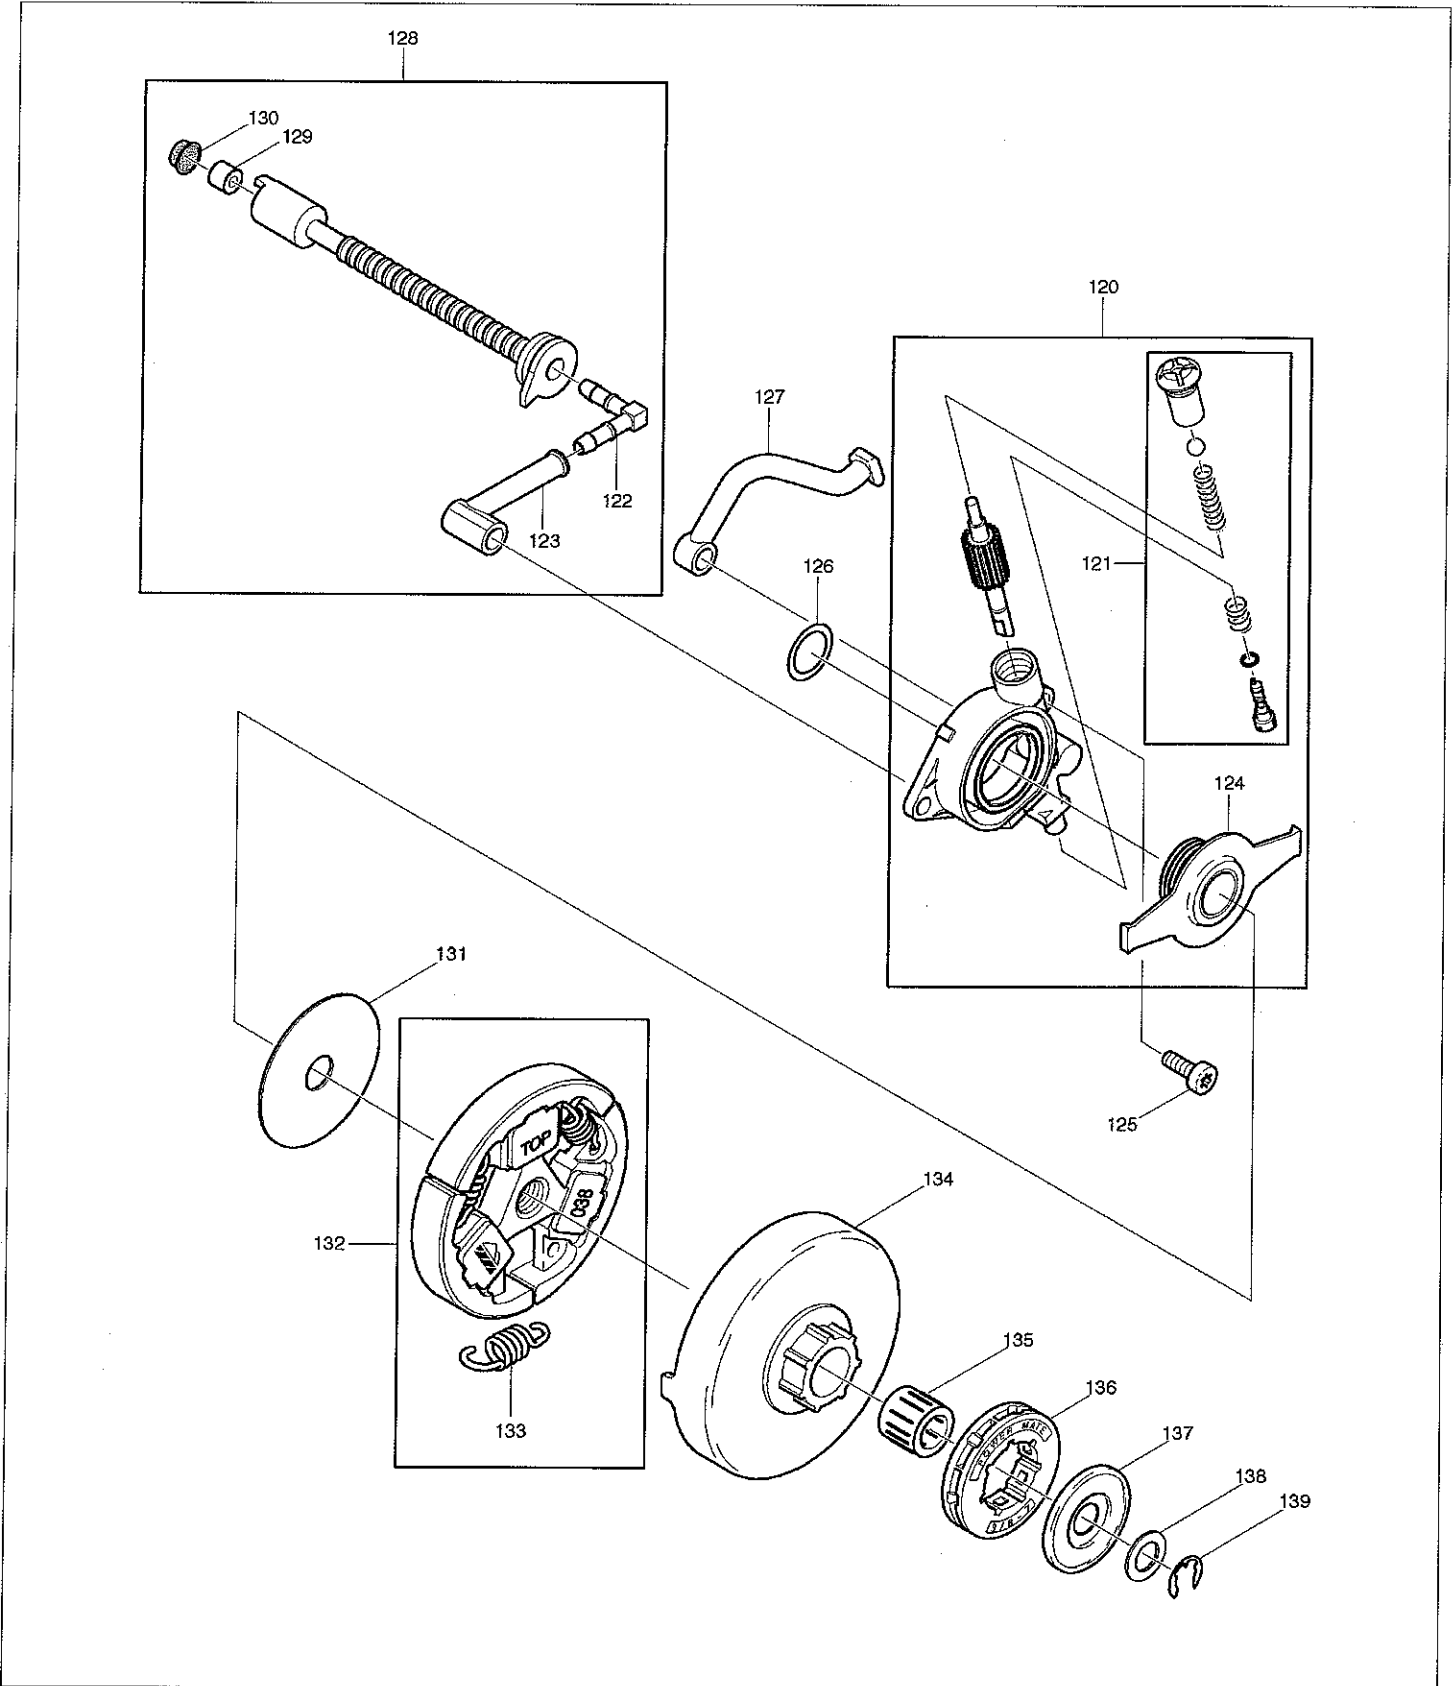

SERVICE DRAWING

MODEL NO. DCS6400