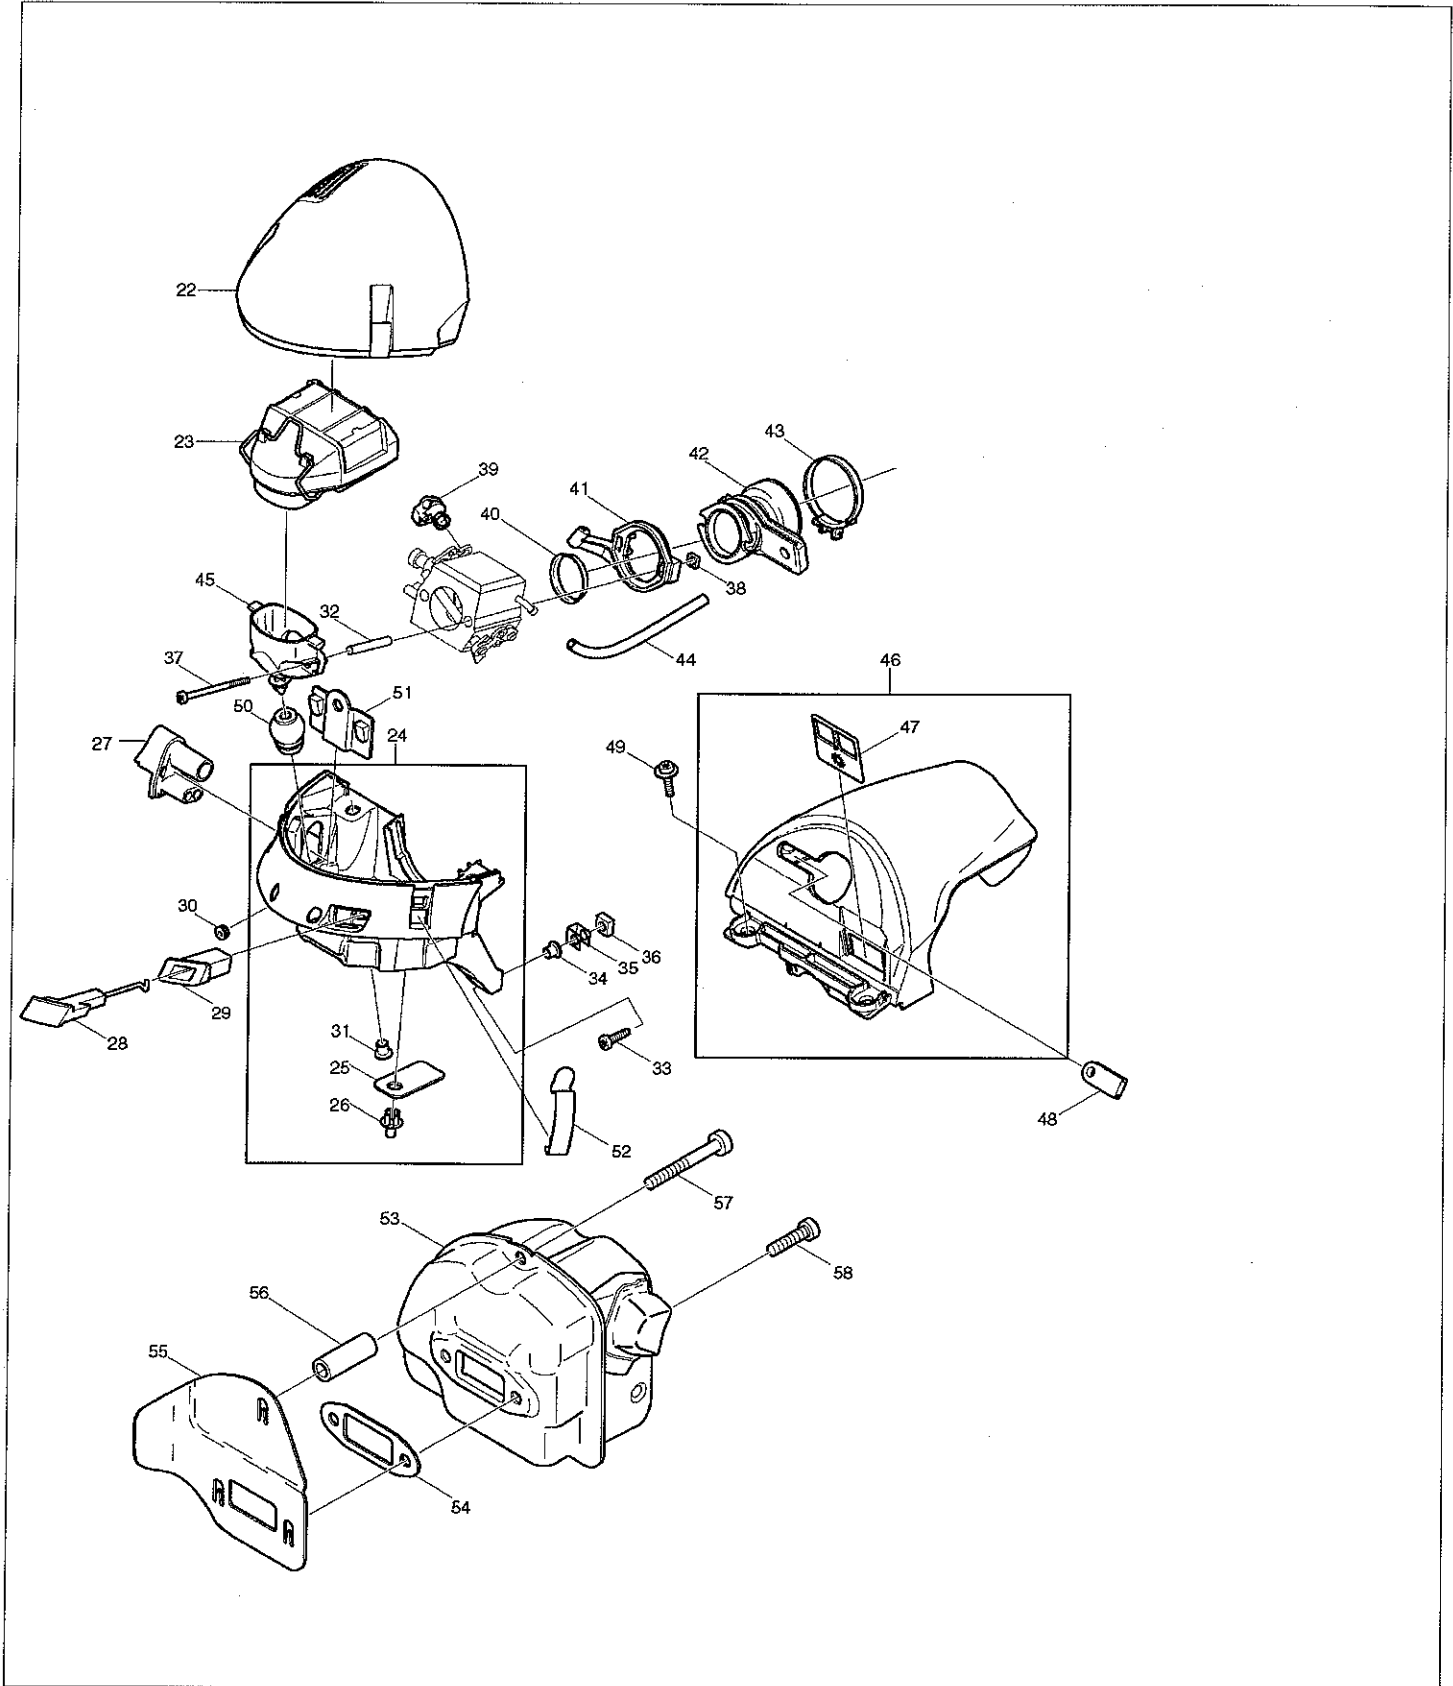

SERVICE DRAWING

MODEL NO. DCS6400