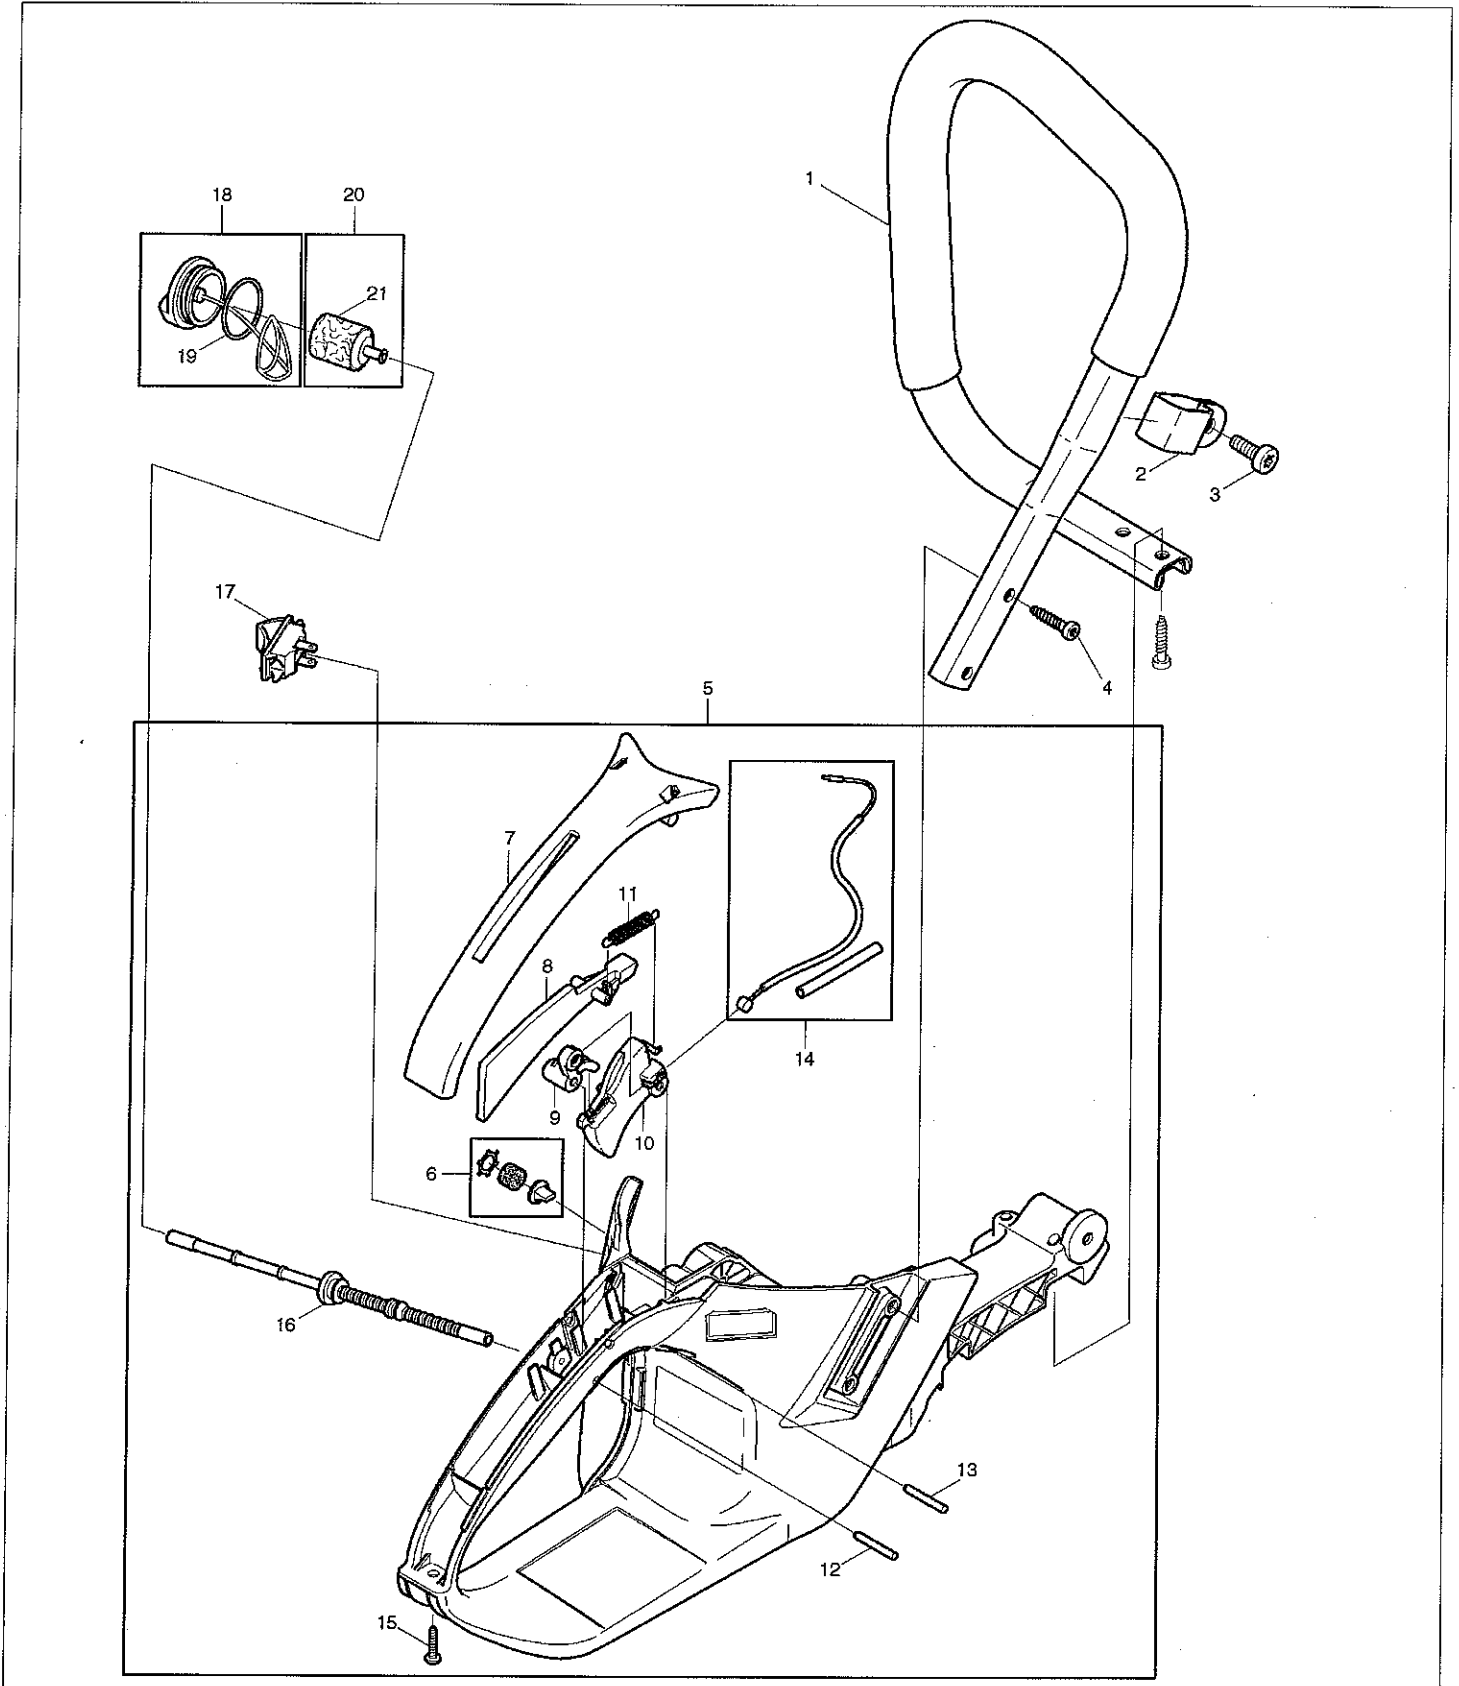

SPARE PARTS LIST

MODEL NO. DCS6400

ITEM	PART NO.	DESCRIPTION	QTY	NOTE
147	038213150	POT	1	
148	038213130	SPRING	1	
149	038213200	FORM SPONGE	1	
150	038213010	BREAK SPRING	1	
151	915135100	THREAD FORMING SCREW 3.5X9.5	1	
152	038213040	PLATE	1	
153	915135100	THREAD FORMING SCREW 3.5X9.5	1	
154	038111030	GUIDE PLATE	1	
155	915135100	THREAD FORMING SCREW 3.5X9.5	1	
156	038213600	SPROCKET GUARD CPL.	1	
		INC. 157-160,167,168		
157	038213635	SPROCKET GUARD	1	
158	980114784	MAKITA LABEL	1	
159	038213190	CHIP GUIDE	1	
160	957213020	CHAIN TENSIONER CPL.	1	
		INC. 162,164-166		
161	038213080	BUSHING	1	
162	038213210	SPRING WASHER	2	
163	028213010	WASHER 12X9	1	
164	038213120	TENSIONING SCREW 12X9	1	
165	038213090	TENSIONING NUT	1	
166	038213070	TENSIONING SCREW BEARING	1	
167	915135100	THREAD FORMING SCREW 3.5X9.5	1	
168	024213240	CHAIN GUIDE	1	
169	923208004	HEXAGONAL NUT M8	2	
170	957250060	SPIKE BAR	1	
171	908005125	FILLISTER HEAD SCREW M5X12	2	
172	920405000	HEXAGONAL NUT M5	2	
173	038153010	CARBURETOR	1	
		INC. 174-178,180-189		
174	038153030	PUMP COVER	1	
175	038153360	SCREW	1	
176	038153040	DIAPHRAGM COVER	1	
177	001153020	SCREW	4	
178	038153060	SET DIAPHRAGM / GASKETS	1	
		INC. 179		
179	038153070	PUMP DIAPHRAGM	1	
180	038153210	LOCKING BALL	1	
181	038153220	IDLE STOP SCREW	1	
182	028153180	SCREEN	1	
183	957153060	KIT THROTTLE SHAFT	1	
184	957153050	KIT CHOKE SHAFT	1	
185	957153070	CONTROL PARTS	1	
186	038153260	SPRING	2	
187	038153230	IDLE ADJUSTMENT SCREW	1	
188	038153240	MAIN ADJUSTMENT SCREW	1	
189	038153270	RUBBER RING	1	
190	*****	*****	***	*****
191	*****	*****	***	*****
A01	*****	*****	***	*****
A02	940827000	ANGLED SCREW DRIVER	1	
A03	941719131	UNIVERSAL WRENCH	1	
A04	944340001	SCREW DRIVER	1	
A05	950004001	PLASTIC BAG	1	

SERVICE DRAWING

MODEL NO. DCS6400