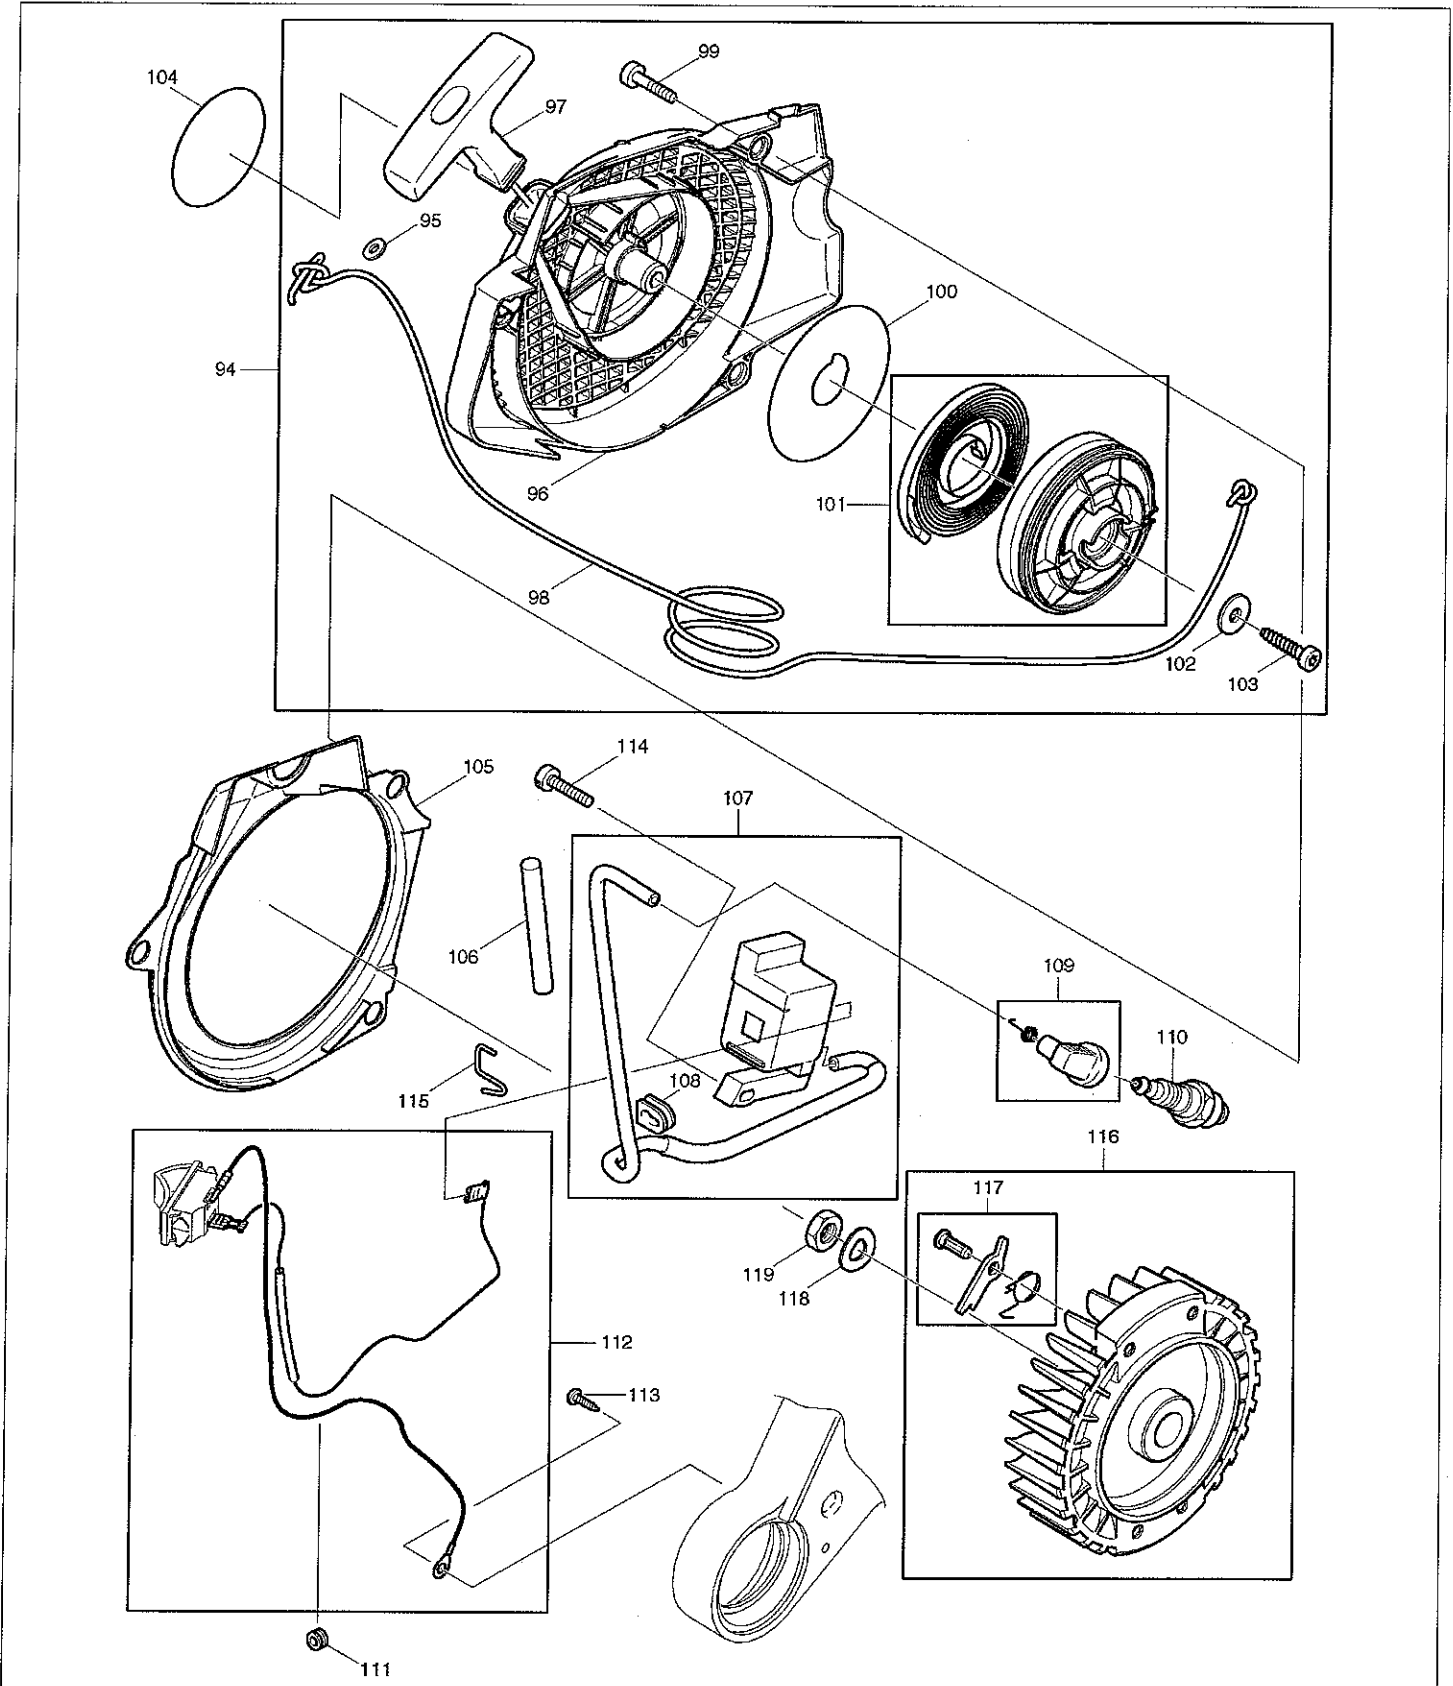

SERVICE DRAWING

MODEL NO. DCS6400