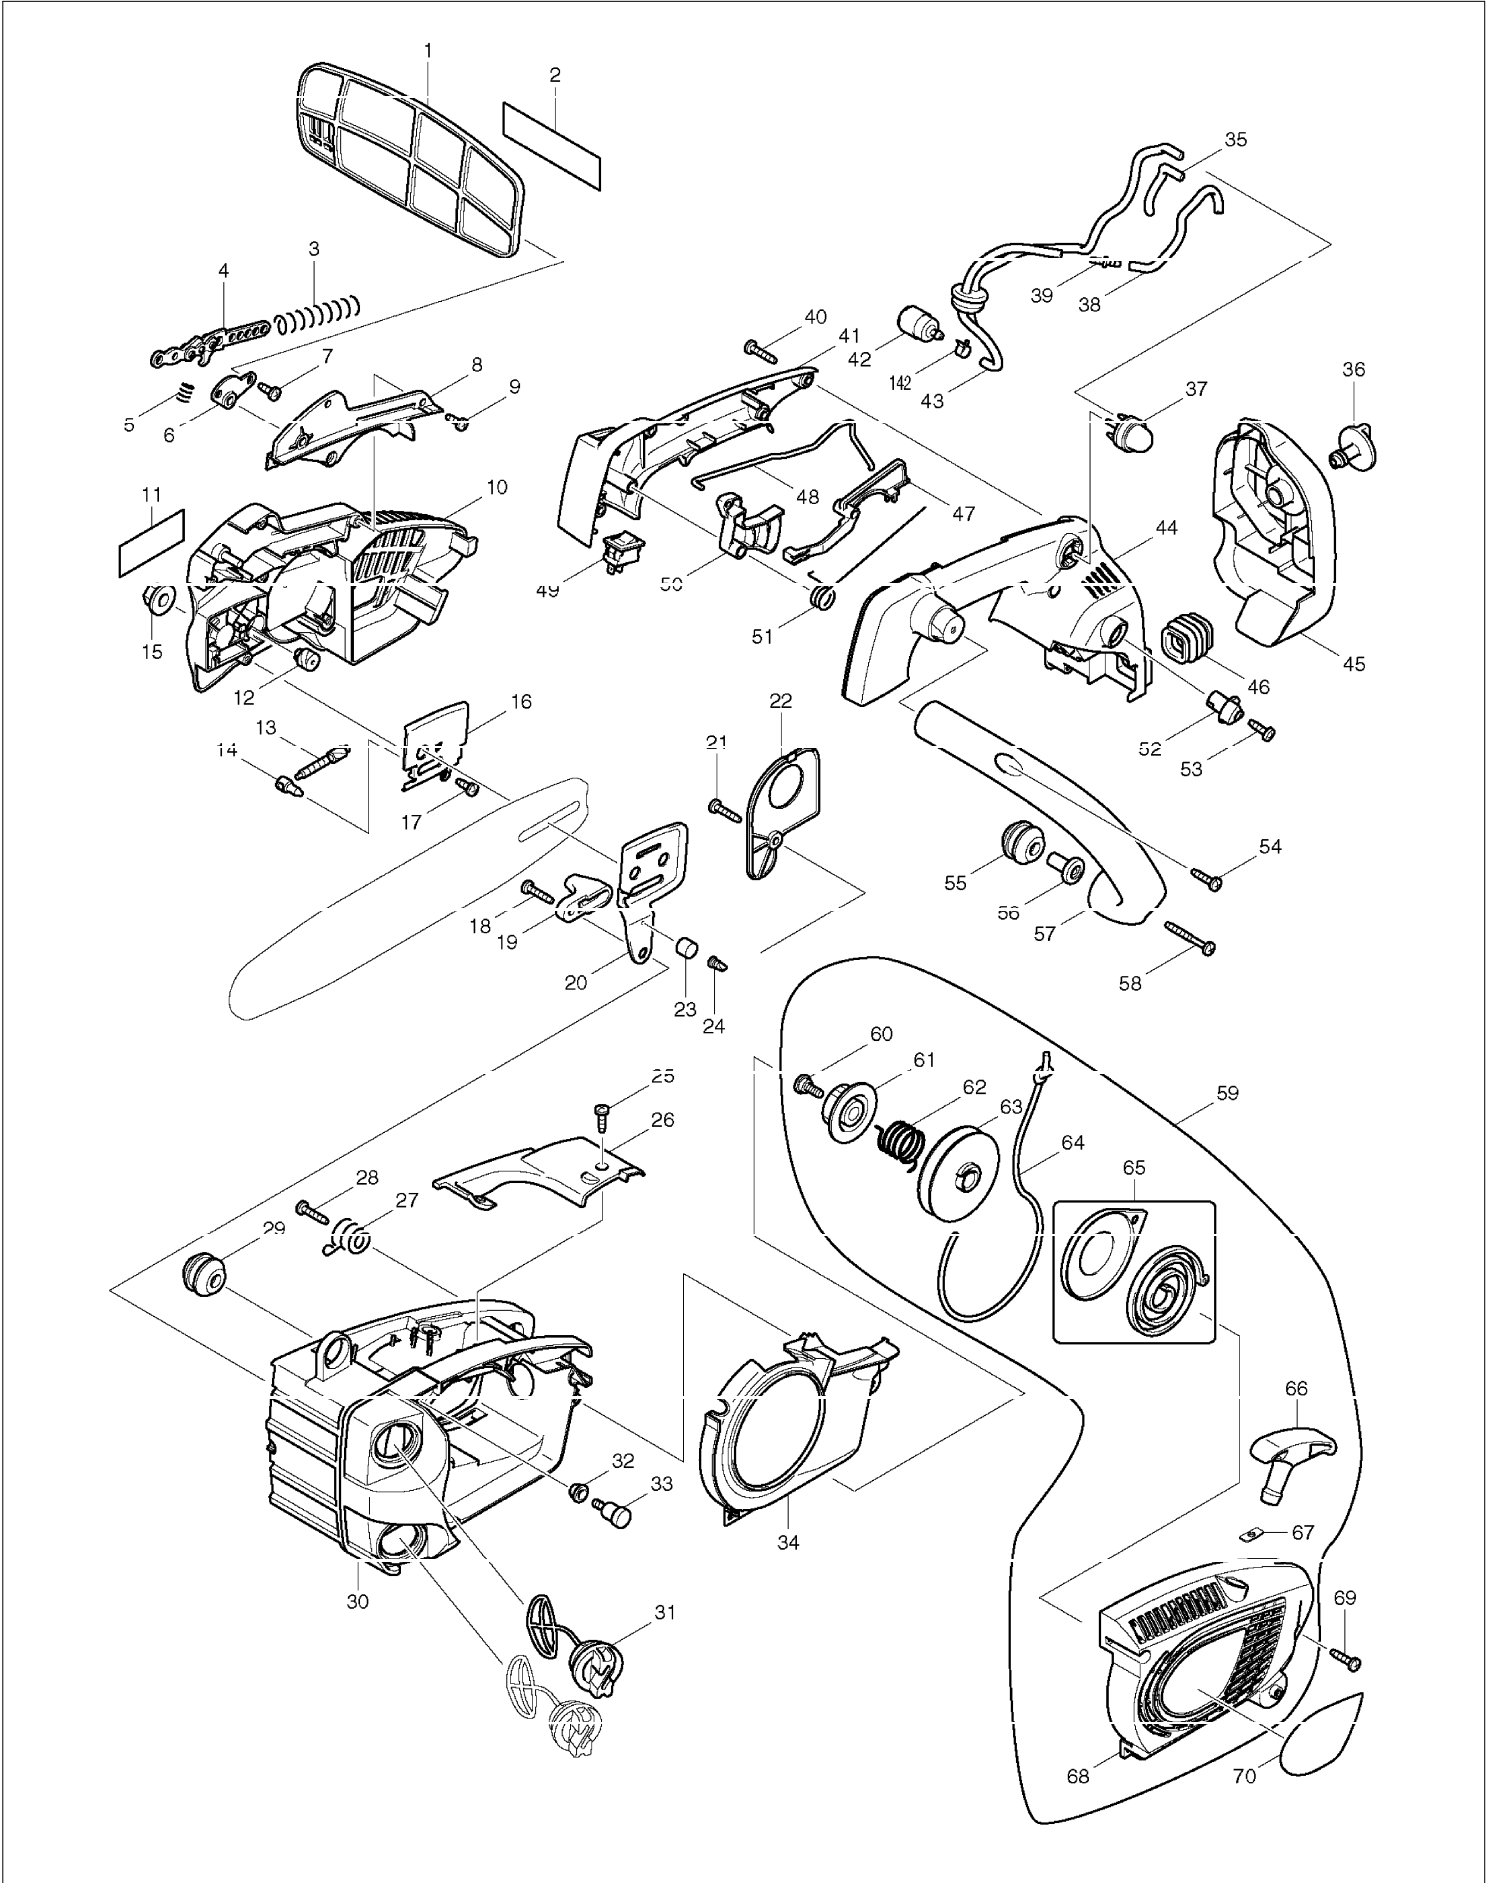

SPARE PARTS LIST

MODEL NO. DCS232T

ITEM	PART NO.	DESCRIPTION	QTY	NOTE
118	942201-3	SPRING WASHER 8	1	
119	931403-6	HEX. NUT M8	1	
120	418714-1	SPACER	2	
121	125278-5	IGNITION COIL ASS'Y INC. 124,125	1	
122	266359-7	FLANGE SOCKET M4X18	2	
123	0650109950	SPARK PLUG CMR6A	1	
124	324465-5	PLUG CAP SPRING	1	
125	421878-2	PLUG CAP	1	
126	WJ00096325	SCREW	4	
127	WJ00021158	COVER	1	
128	WJ00095586	DIAPHRAGM ASS'Y	1	
129	WJ00092192	GASKET	1	
130	WJ00014477	PIN	1	
131	WJ00016648	LEVER	1	
132	WJ00983160	SPRING	1	
133	WJ00096424	SCREW	1	
134	WJ00008282	VALVE	1	
135	WJ00014070	INLET SCREEN	1	
136	WJ00009599	PUMP DIAPHRAGM	1	
137	WJ00092258	GASKET	1	
138	WJ00112245	JET	1	
139	WJ00016104	O RING	1	
140	WJ00096364	SCREW	2	
141	WJ00052903	PUMP BODY ASS'Y INC. 130-135	1	
142	324616-0	HOSE CLAMP	1	
A01	168408-5	GUIDE BAR 10	1	
A02	418845-6	GUIDE BAR CASE	1	
A03	194099-6	SAW CHAIN SET	1	
A04	782023-7	WRENCH 13-16	1	

SERVICE DRAWING

MODEL NO. DCS232T