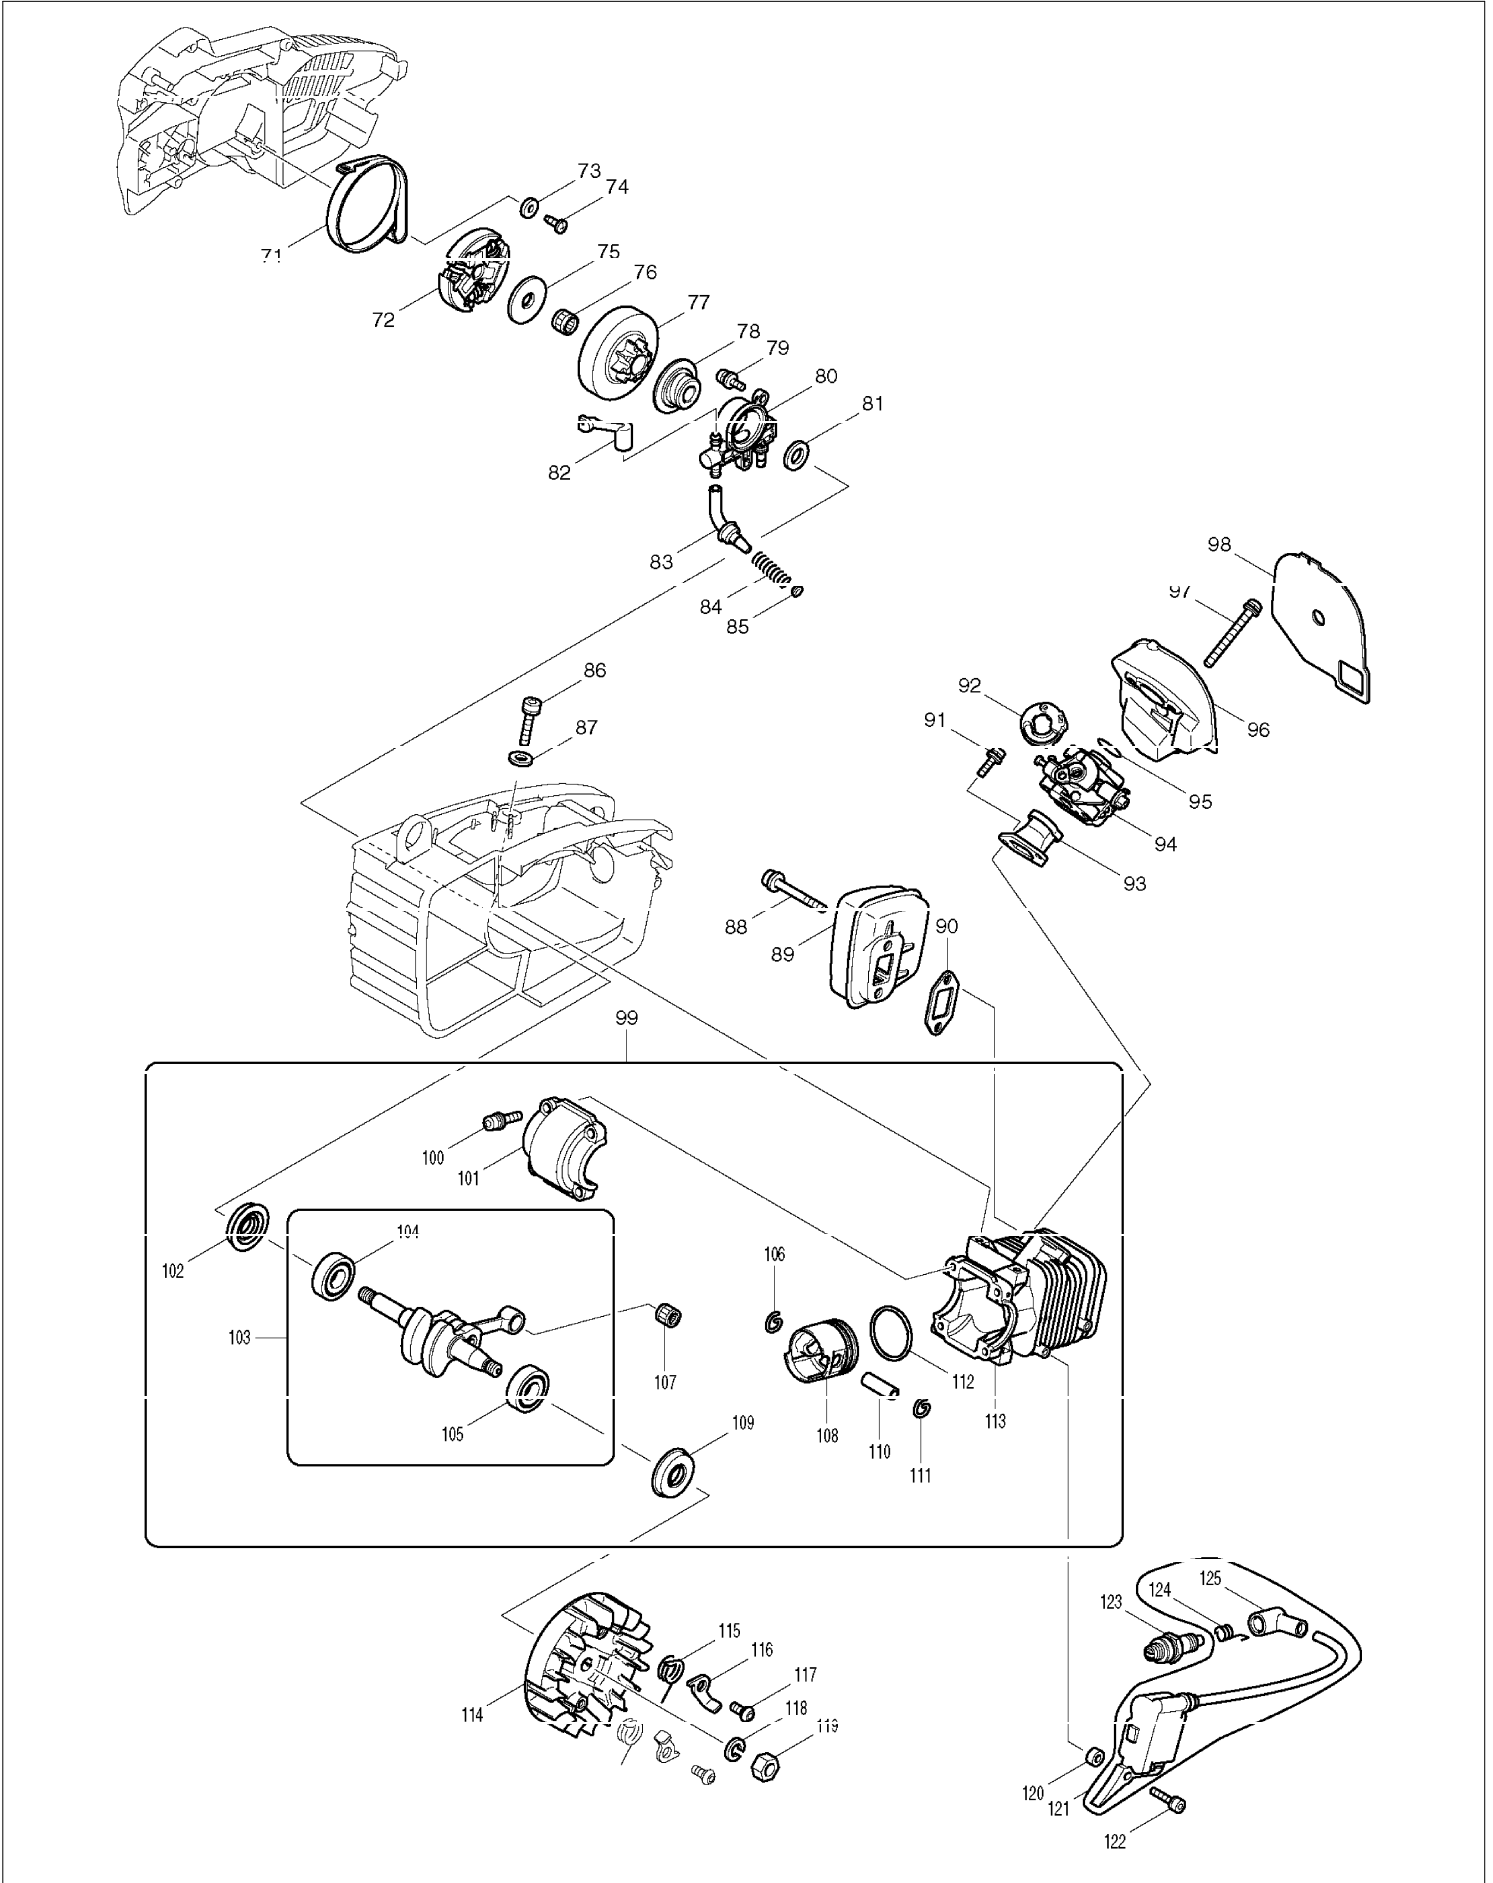

SERVICE DRAWING

MODEL NO. DCS232T