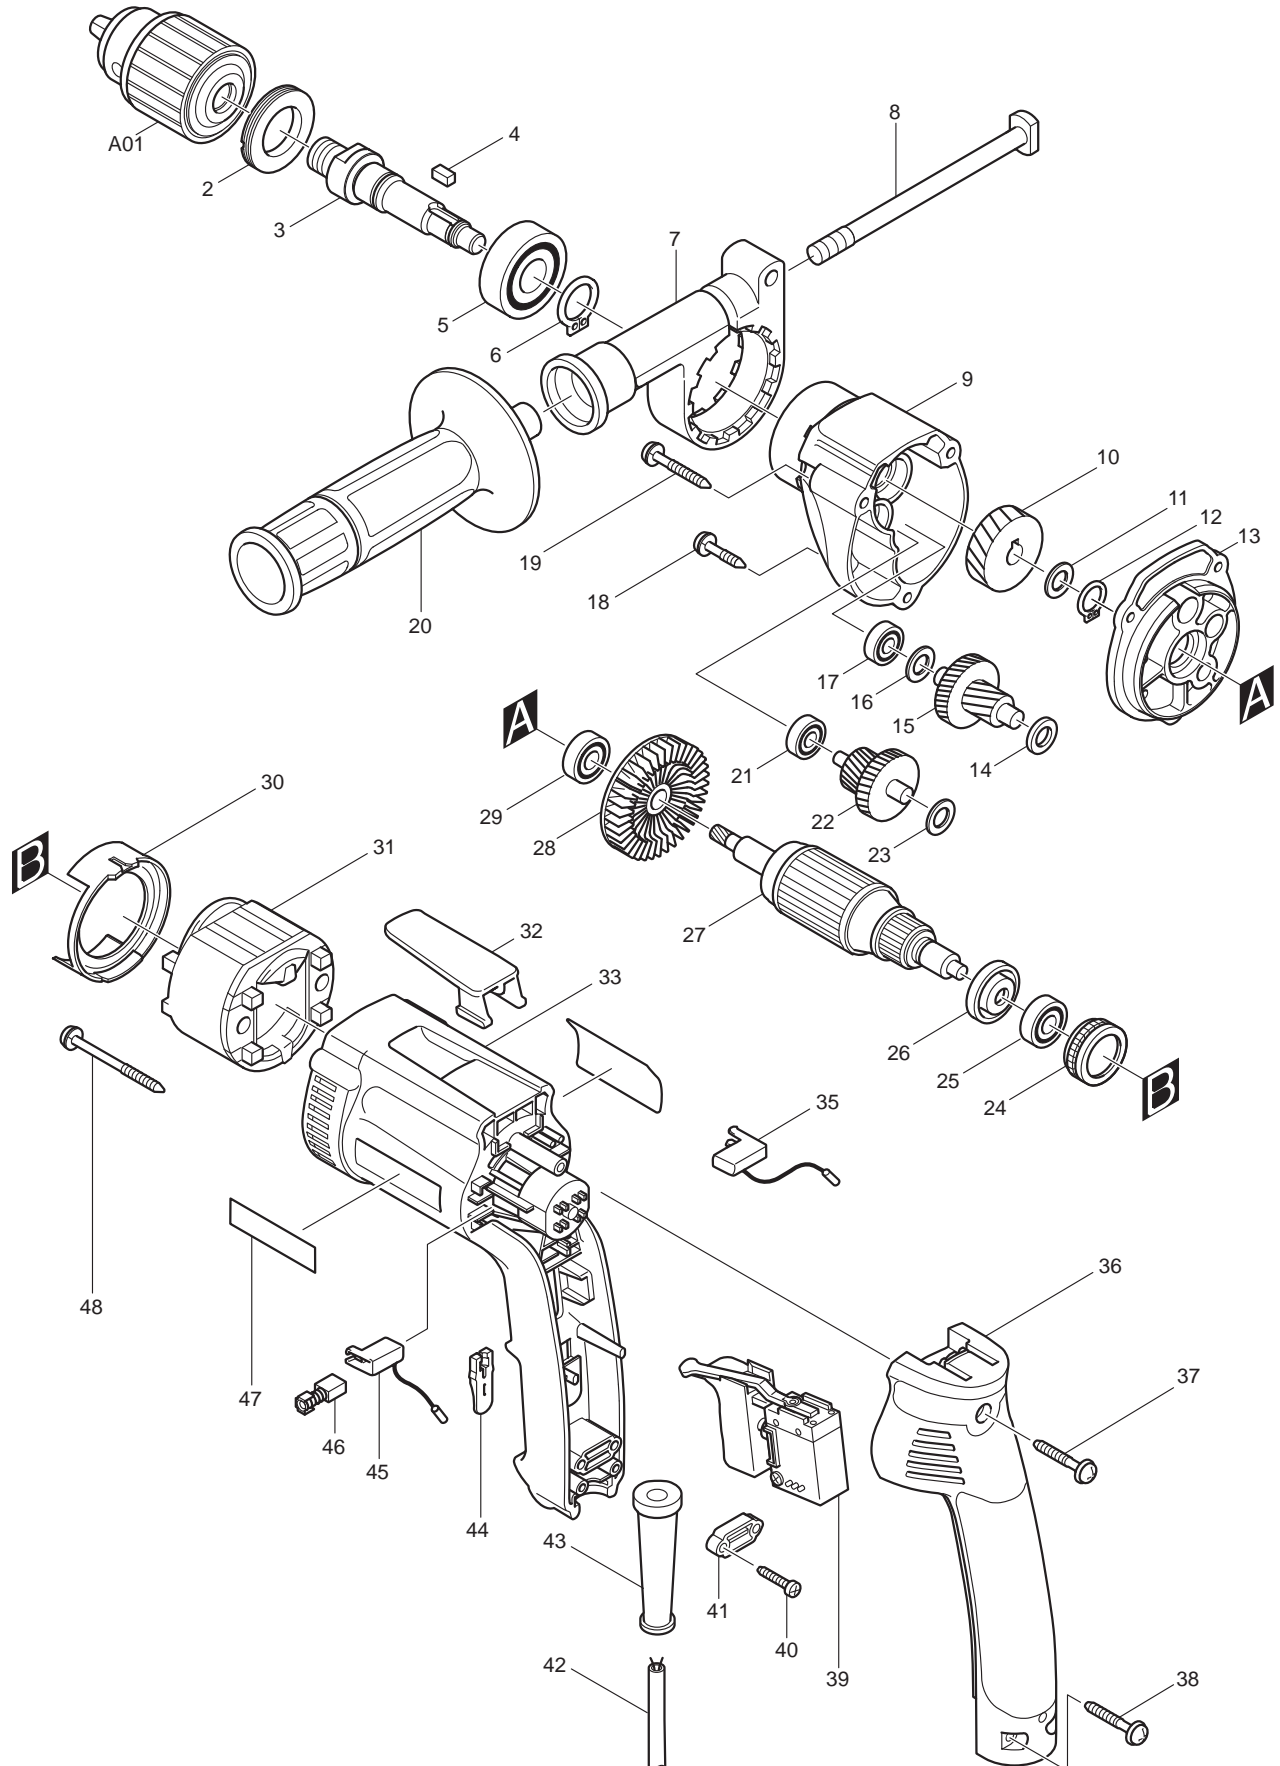

03 - 2010

DP4002 / DP4003

1/2" DRILL 0-600RPM (DP4002)

1/2" KEYLESS DRILL 0-600RPM (DP4003)

Item No.	Type	Sub	Part No.	Description (* see Service changes on the bottom)	Qty	Unit
2			285807-7	BEARING RETAINER 22-36	1	PC.
3			324039-2	SPINDLE	1	PC.
4			254202-2	KEY 4	1	PC.
5			211206-7	BALL BEARING 6202LLB	1	PC.
6			961055-9	RETAINING RING S-15	1	PC.
7			317401-8	GRIP BASE	1	PC.
8			266261-4	BOLT M8X130	1	PC.
9			317397-3	GEAR HOUSING	1	PC.
10			226529-0	HELICAL GEAR 26	1	PC.
11			267143-3	FLAT WASHER 11	1	PC.
12			961051-7	RETAINING RING S-11	1	PC.
13			152639-6	GEAR HOUSING COVER COMPLETE	1	PC.
		INC.	212004-2	NEEDLE BEARING 810	1	PC.
		INC.	212016-5	NEEDLE BEARING 609	2	PC.
14			253804-1	FLAT WASHER 6	1	PC.
15			226138-5	GEAR COMPLETE 7-36	1	PC.
16			253133-2	FLAT WASHER 7	1	PC.
17			211021-9	BALL BEARING 607LLB	1	PC.
18			266050-7	TAPPING SCREW 4X30	1	PC.
19			266069-6	TAPPING SCREW 4X45	2	PC.
20			152521-9	GRIP 36 COMPLETE	1	PC.
21			211012-0	BALL BEARING 606ZZ	1	PC.
22			226139-3	GEAR COMPLETE 16-34	1	PC.
23			253804-1	FLAT WASHER 6	1	PC.
24			421479-6	RUBBER RING 19	1	PC.
25			211021-9	BALL BEARING 607LLB	1	PC.
26			681636-0	INSULATION WASHER	1	PC.
27			517356-9	ARMATURE ASS'Y 115V	1	PC.
		INC.		Item No. 25262829		
28			241873-4	FAN 55	1	PC.
29			211031-6	BALL BEARING 608LLB	1	PC.
30			417356-8	BAFFLE PLATE	1	PC.
31			633466-5	FIELD 115V	1	PC.
32	1		416996-9	* HOOK	1	PC.
	2		417625-7	* HOOK	1	PC.
33			183270-7	MOTOR HOUSING SET	1	SET
		INC.		Item No. 47		
35			643951-0	BRUSH HOLDER	1	PC.
36			152641-9	HANDLE COVER COMPLETE	1	PC.
		INC.	263002-9	RUBBER PIN 4	2	PC.
37			265999-8	TAPPING SCREW 4X25	1	PC.
38			265999-8	TAPPING SCREW 4X25	2	PC.
39			651991-4	SWITCH C3MA-2L-L	1	PC.
40			265995-6	TAPPING SCREW 4X18	2	PC.
41			687063-9	CORD CLAMP	1	PC.
42			664064-4	CORD W/PLUG 2P-18-2.5M, SJ	1	PC.
43			682559-5	CORD GUARD 8	1	PC.
44			417358-4	SLIDE LEVER	1	PC.
45			643948-9	BRUSH HOLDER	1	PC.
46	1		191927-6	CARBON BRUSH CB-407 2PC/SET (W/O ORIGIN)	1	SET
	2		195007-0	CARBON BRUSH CB-407 2PC/SET (W/ ORIGIN)	1	SET
47			819063-3	MAKITA LABEL	1	PC.
48			266060-4	TAPPING SCREW 4X65	2	PC.
49			442134-7	* GASKET (Added)	1	PC.
50			410102-8	KEY HOLDER (DP4002)	1	PC.