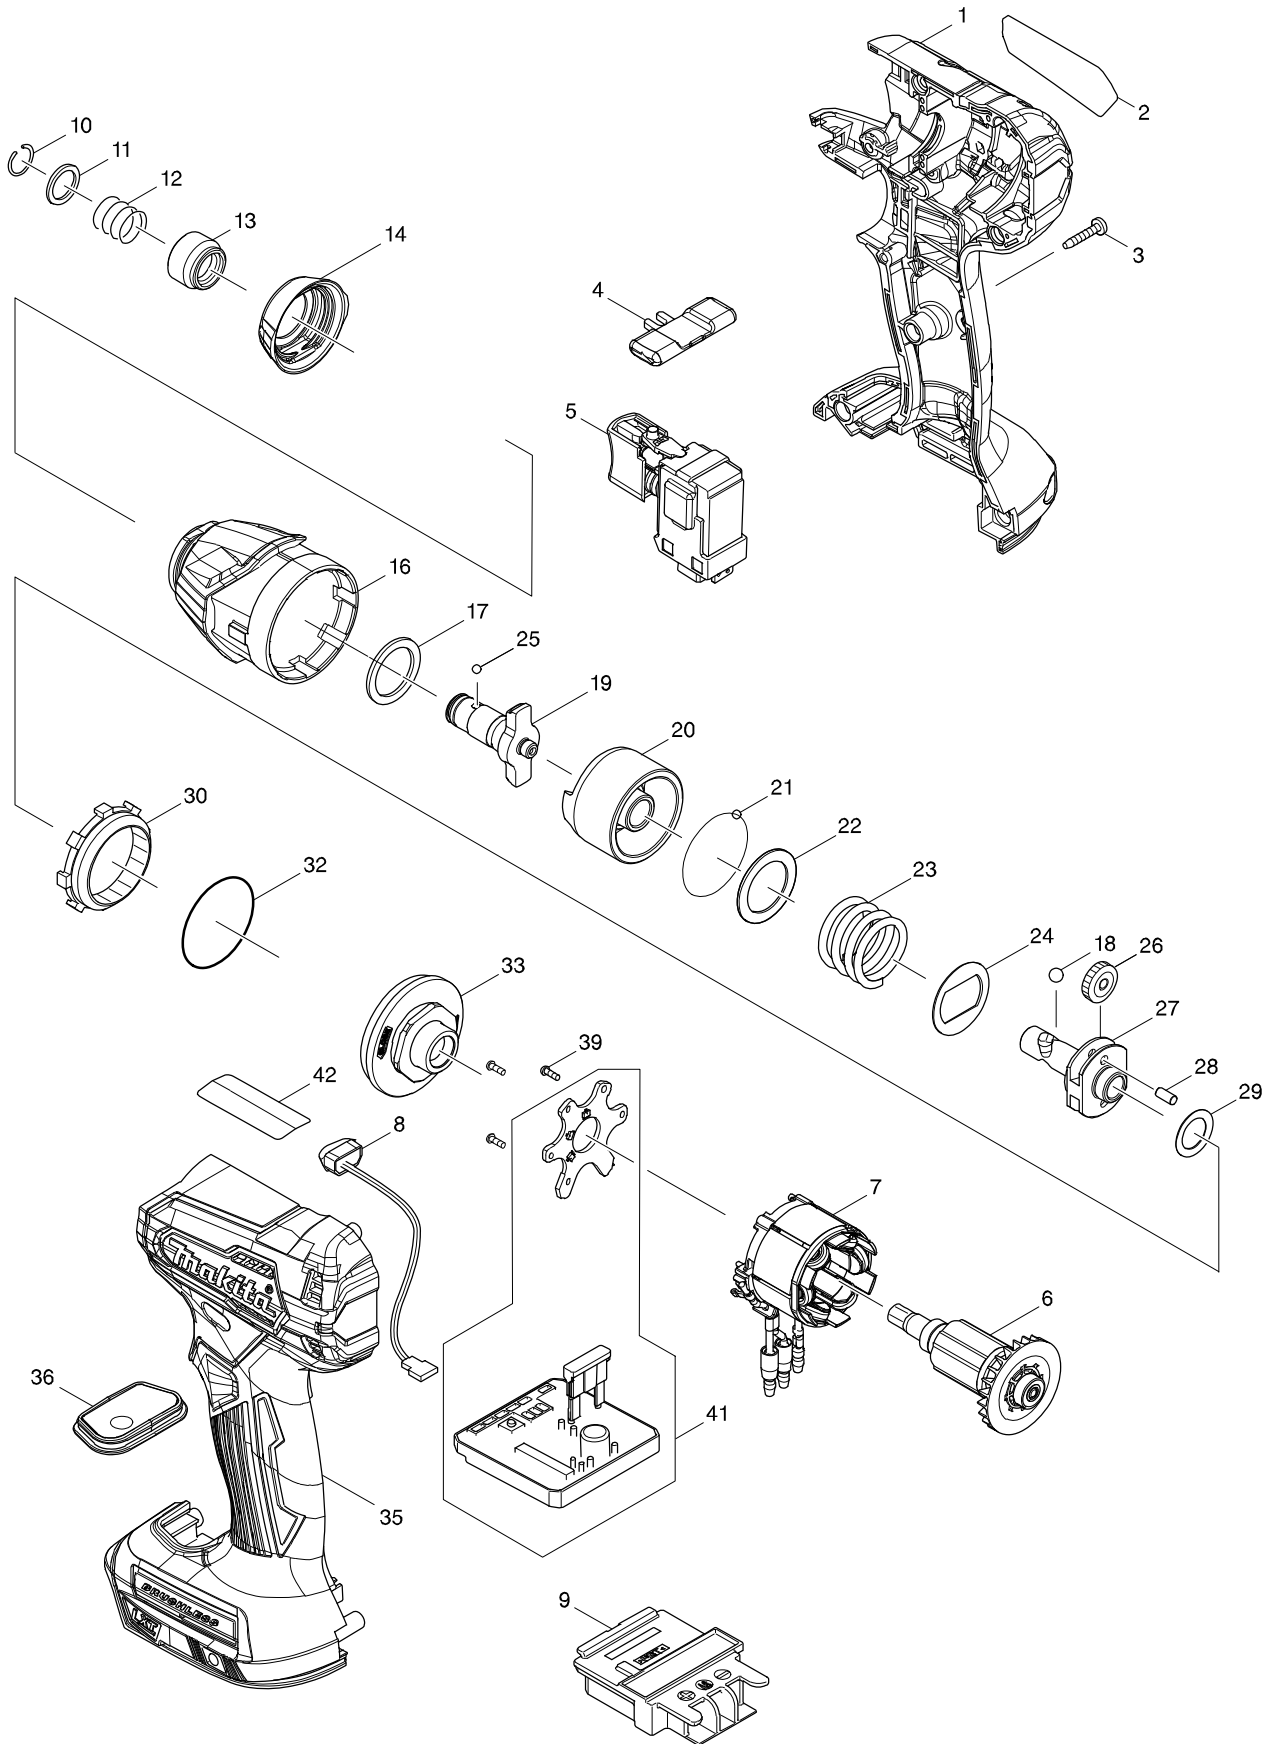

Model No. DTD155 CORDLESS IMPACT DRIVER

Model No. DTD155 CORDLESS IMPACT DRIVER

Item	Parts No.	Description	I/C	Qty	N/O	Opt. 1	Opt. 2	Note
C10	252126-6	HEX. LOCKING NUT M4-7		2				
D10		INC. 35						
001A	183G71-5	HOUSING SET		1				
001B	183G72-3	HOUSING SET		1				
001C	183G71-5	HOUSING SET		1				
001D	183G72-3	HOUSING SET		1				
001E	183G71-5	HOUSING SET		1				
001F	183G72-3	HOUSING SET		1				
002	853G07-5	DTD155 NAME PLATE		1				
003	266429-2	TAPPING SCREW 3X16		9				
004	455053-8	F/R CHANGE LEVER		1				
005	143975-1	SWITCH COMPLETE		1				
006	619415-6	ROTOR		1				
007	629233-4	STATOR		1				
008	620521-2	LED CIRCUIT		1				
009	643860-3	TERMINAL		1				
010	231965-7	RING SPRING 10		1				
011	267143-3	FLAT WASHER 11		1				
012	233005-7	COMPRESSION SPRING 13		1				
013	326803-7	BIT SLEEVE		1				
014	424914-3	BUMPER		1				
016	144132-4	HAMMER CASE COMPLETE		1				
017	261159-0	NYLON WASHER 19		1				
018	216002-8	STEEL BALL 4.8		2				
019	326629-7	ANVIL N		1				
020	324894-2	HAMMER		1				
021	216019-1	STEEL BALL 3		24				
022	267380-9	FLAT WASHER 20		1				
023	232326-4	COMPRESSION SPRING 21		1				
024	267813-4	WASHER 21		1				
025	216019-1	STEEL BALL 3		2				
026	221437-0	SPUR GEAR 17		2				
027	324897-6	SPINDLE		1				
028	268217-3	PIN 3.5		2				
029	253052-2	FLAT WASHER 12		1				
030	227316-0	INTERNAL GEAR 43		1				
032	213479-8	O RING 33		1				
033	141893-7	BEARING BOX COMPLETE		1				
C10	252126-6	HEX. LOCKING NUT M4-7		2				
D10		INC. 1						
035A	183G71-5	HOUSING SET		1				
035B	183G72-3	HOUSING SET		1				
035C	183G71-5	HOUSING SET		1				
035D	183G72-3	HOUSING SET		1				
035E	183G71-5	HOUSING SET		1				
035F	183G72-3	HOUSING SET		1				
036	144137-4	SWITCH PLATE COMPLETE		1				
039	266490-9	TAPPING SCREW PT 2X6		3				