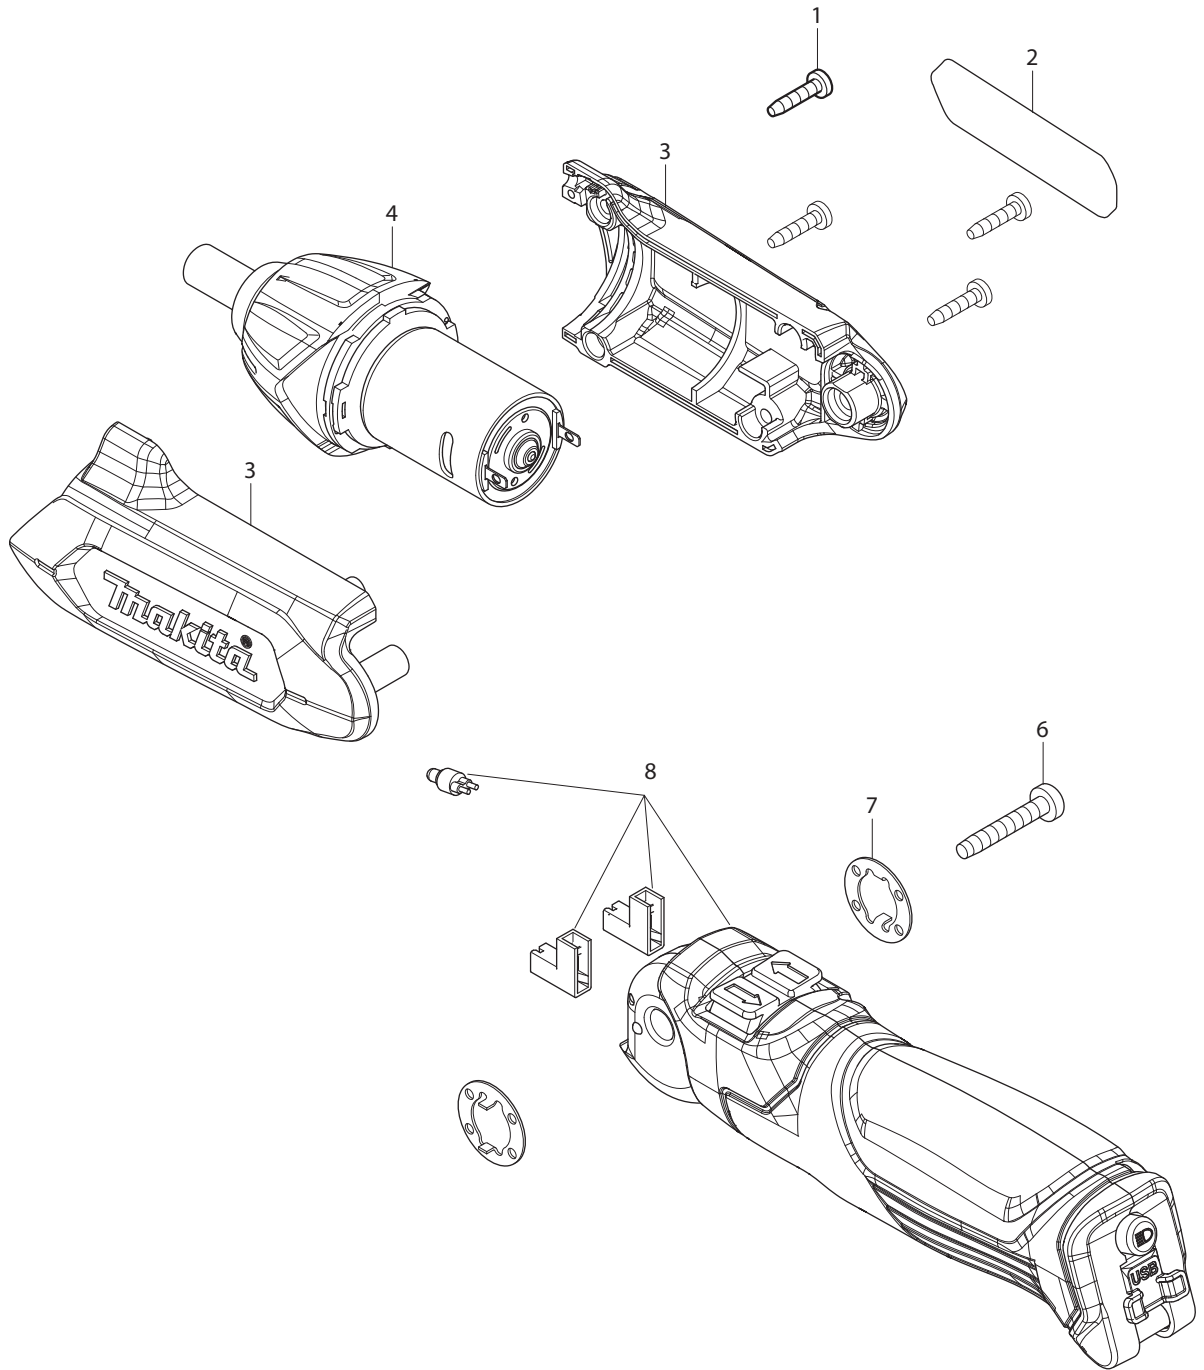

12 - 2016
DF001DW
4.8V Screw Driver

Item No	Type	Part No	Description	Qty	Unit
1		266404-8	TAPPING SCREW BIND M3X14	4	PC.
2		852X12-1	NAME PLATE F/DF001D	1	PC.
3		183F38-7	MOTOR HOUSING SET	1	SET
4		123911-3	GEAR ASSY	1	PC.
	INC.	265172-0	+PAN HEAD SCREW M2.6X6	2	PC.
6		266374-1	TAPPING SCREW M4X25	1	PC.
7		267803-7	LOCK WASHER	2	PC.
8		620693-3	CONTROLLER ASSEMBLY	1	PC.
E01		812C78-7	CAUTION LABEL	1	PC.