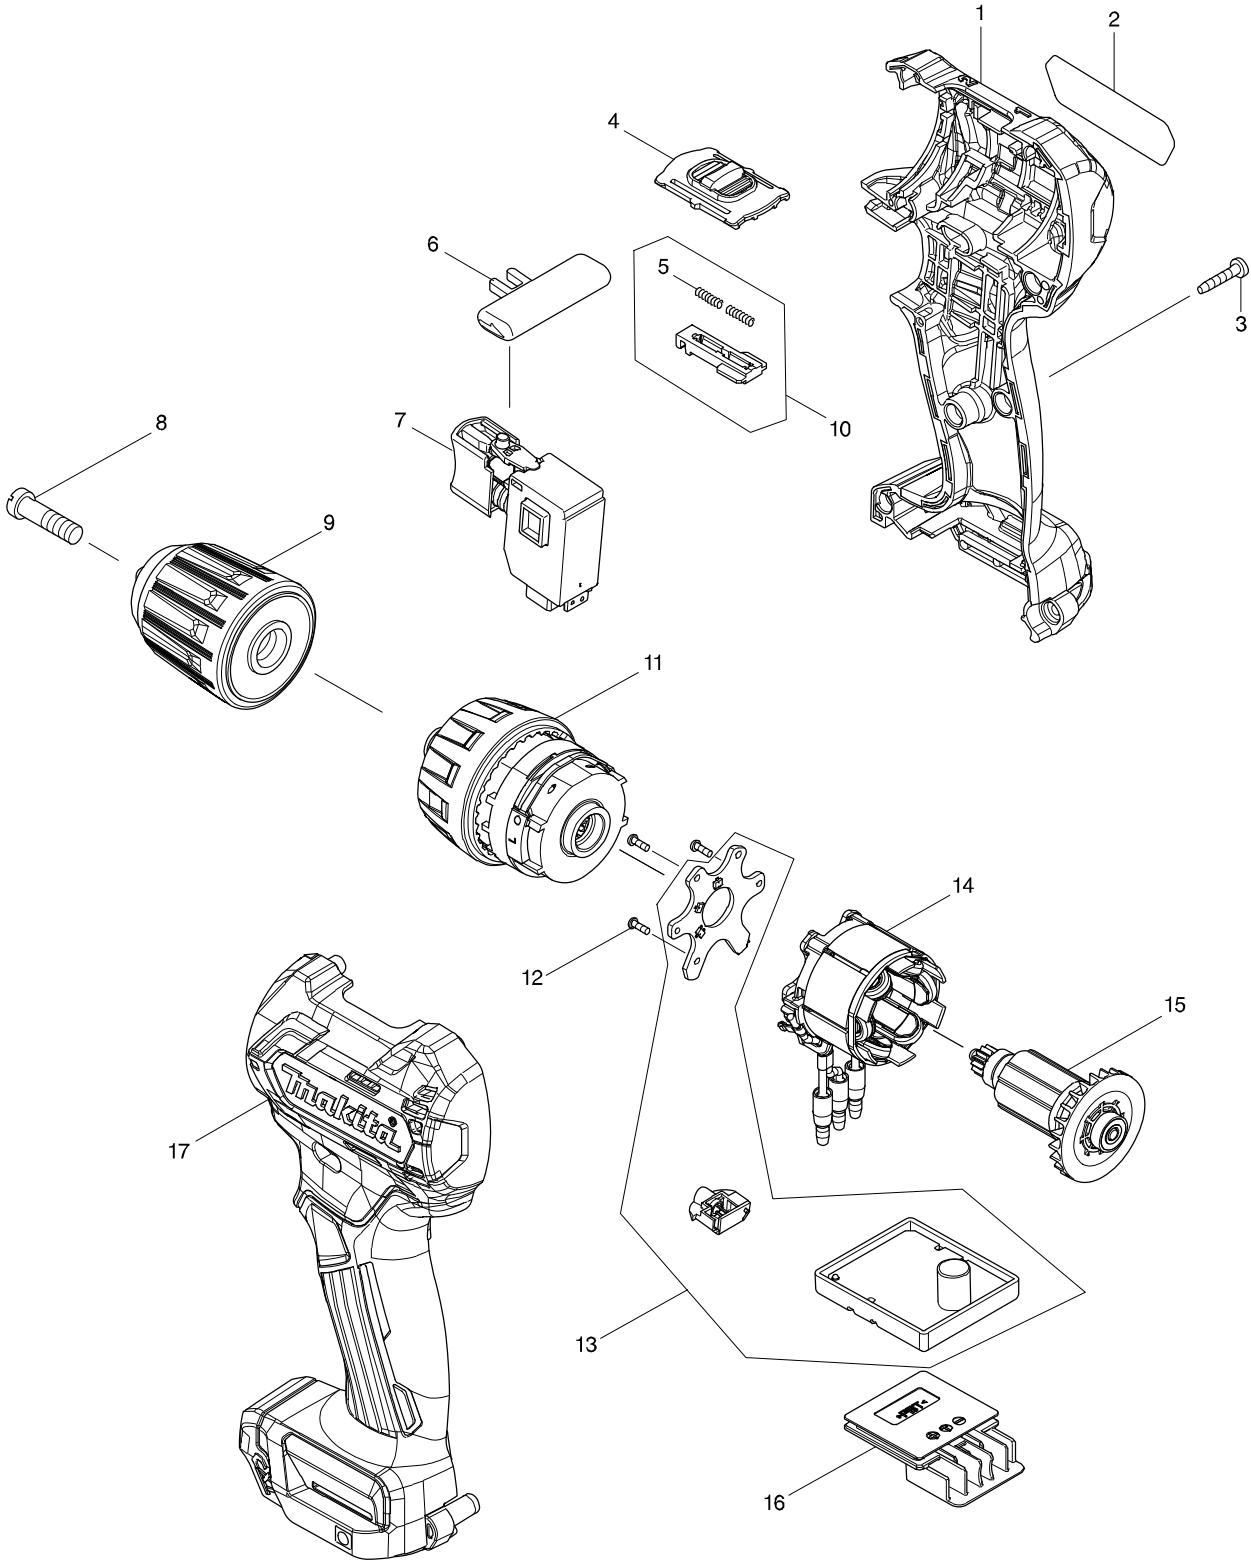

Model No. DF332D CORDLESS DRIVER DRILL

Model : DF332D CORDLESS DRIVER DRILL

Item	Sub	Parts No.	Parts Description	Qty
1		183C34-7	HOUSING SET INC. 17	1
2		851T91-2	DF332D NAME PLATE	1
3		266429-2	TAPPING SCREW 3X16	8
4		456532-9	SPEED CHANGE LEVER	1
5		233025-1	COMPRESSION SPRING 2	2
6		419041-9	F/R CHANGE LEVER	1
7		650689-0	SWITCH C3JW-2B	1
8		251468-5	FLAT HEAD SCREW M6X22	1
9		763238-5	KEYLESS DRILL CHUCK 10	1
10		123587-6	CHANGE LEVER ASS'Y INC. 5	1
11		123549-4	GEAR ASSEMBLY	1
011-1		123868-8	GEAR ASSEMBLY	1
12		266490-9	TAPPING SCREW PT 2X6	3
13		620487-6	CONTROLLER	1
013-1		620487-6	CONTROLLER	1
013-1	C10	620553-9	LED CIRCUIT	1
14		629178-6	STATOR	1
15		619393-0	ROTOR	1
16		644813-5	TERMINAL	1
17		183C34-7	HOUSING SET INC. 1	1