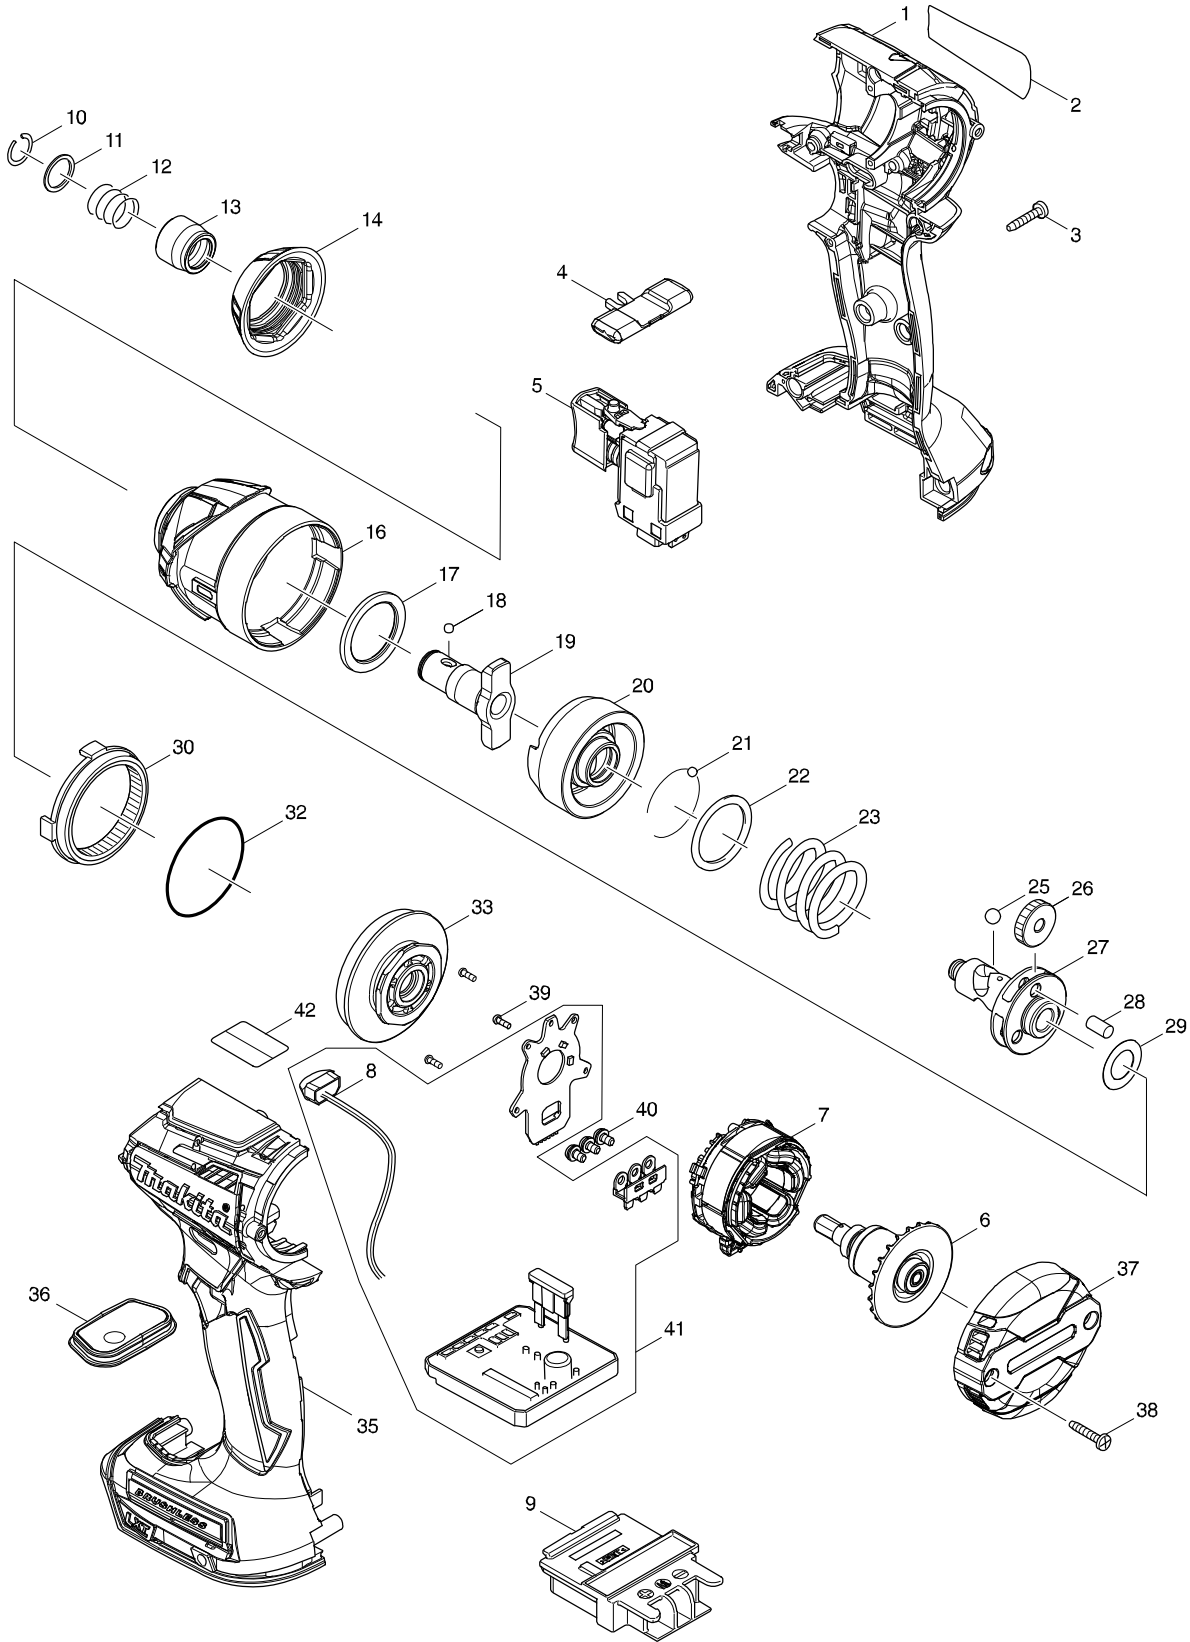

Model No. DTD154 CORDLESS IMPACT DRIVER

Model : DTD154 CORDLESS IMPACT DRIVER

Item	Sub	Parts No.	Parts Description	Qty
1		183E36-5	HOUSING SET	1
1	C10	263005-3	RUBBER PIN 6	2
1	C20	252126-6	HEX. LOCKING NUT M4-7 INC. 35	2
2		852L16-1	DTD154 NAME PLATE	1
3		266429-2	TAPPING SCREW 3X16	8
4		455053-8	F/R CHANGE LEVER	1
5		143975-1	SWITCH COMPLETE	1
6		619408-3	ROTOR	1
7		629217-2	STATOR	1
8		620557-1	LED CIRCUIT	1
9		643860-3	TERMINAL	1
10		231951-8	RING SPRING 11	1
11		267085-1	FLAT WASHER 12	1
12		233005-7	COMPRESSION SPRING 13	1
13		326072-0	BIT SLEEVE	1
14		424873-1	BUMPER	1
16		143951-5	HAMMER CASE COMPLETE	1
17		261155-8	NYLON WASHER 24	1
18		216001-0	STEEL BALL 3.5	2
19		326507-1	ANVIL N	1
20		326711-2	HAMMER	1
21		216001-0	STEEL BALL 3.5	24
22		267175-0	FLAT WASHER 24	1
23		234331-7	COMPRESSION SPRING 24	1
25		216041-8	STEEL BALL 5.6	2
26		227338-0	SPUR GEAR 22	3
27		326783-7	SPINDLE	1
28		268311-1	PIN 5	3
29		253314-8	THIN WASHER 15	1
30		221457-4	INTERNAL GEAR 51	1
32		213507-9	O RING 40	1
33		143976-9	BEARING BOX COMPLETE	1
35		183E36-5	HOUSING SET	1
35	C10	263005-3	RUBBER PIN 6	2
35	C20	252126-6	HEX. LOCKING NUT M4-7 INC. 1	2
36		143954-9	SWITCH PLATE COMPLETE	1
37		457069-9	REAR COVER	1
38		266429-2	TAPPING SCREW 3X16	2
39		266490-9	TAPPING SCREW PT 2X6	3
40		652069-6	FLAT HEAD SCREW M3X6	3
41		620564-4	CONTROLLER INC. 8	1