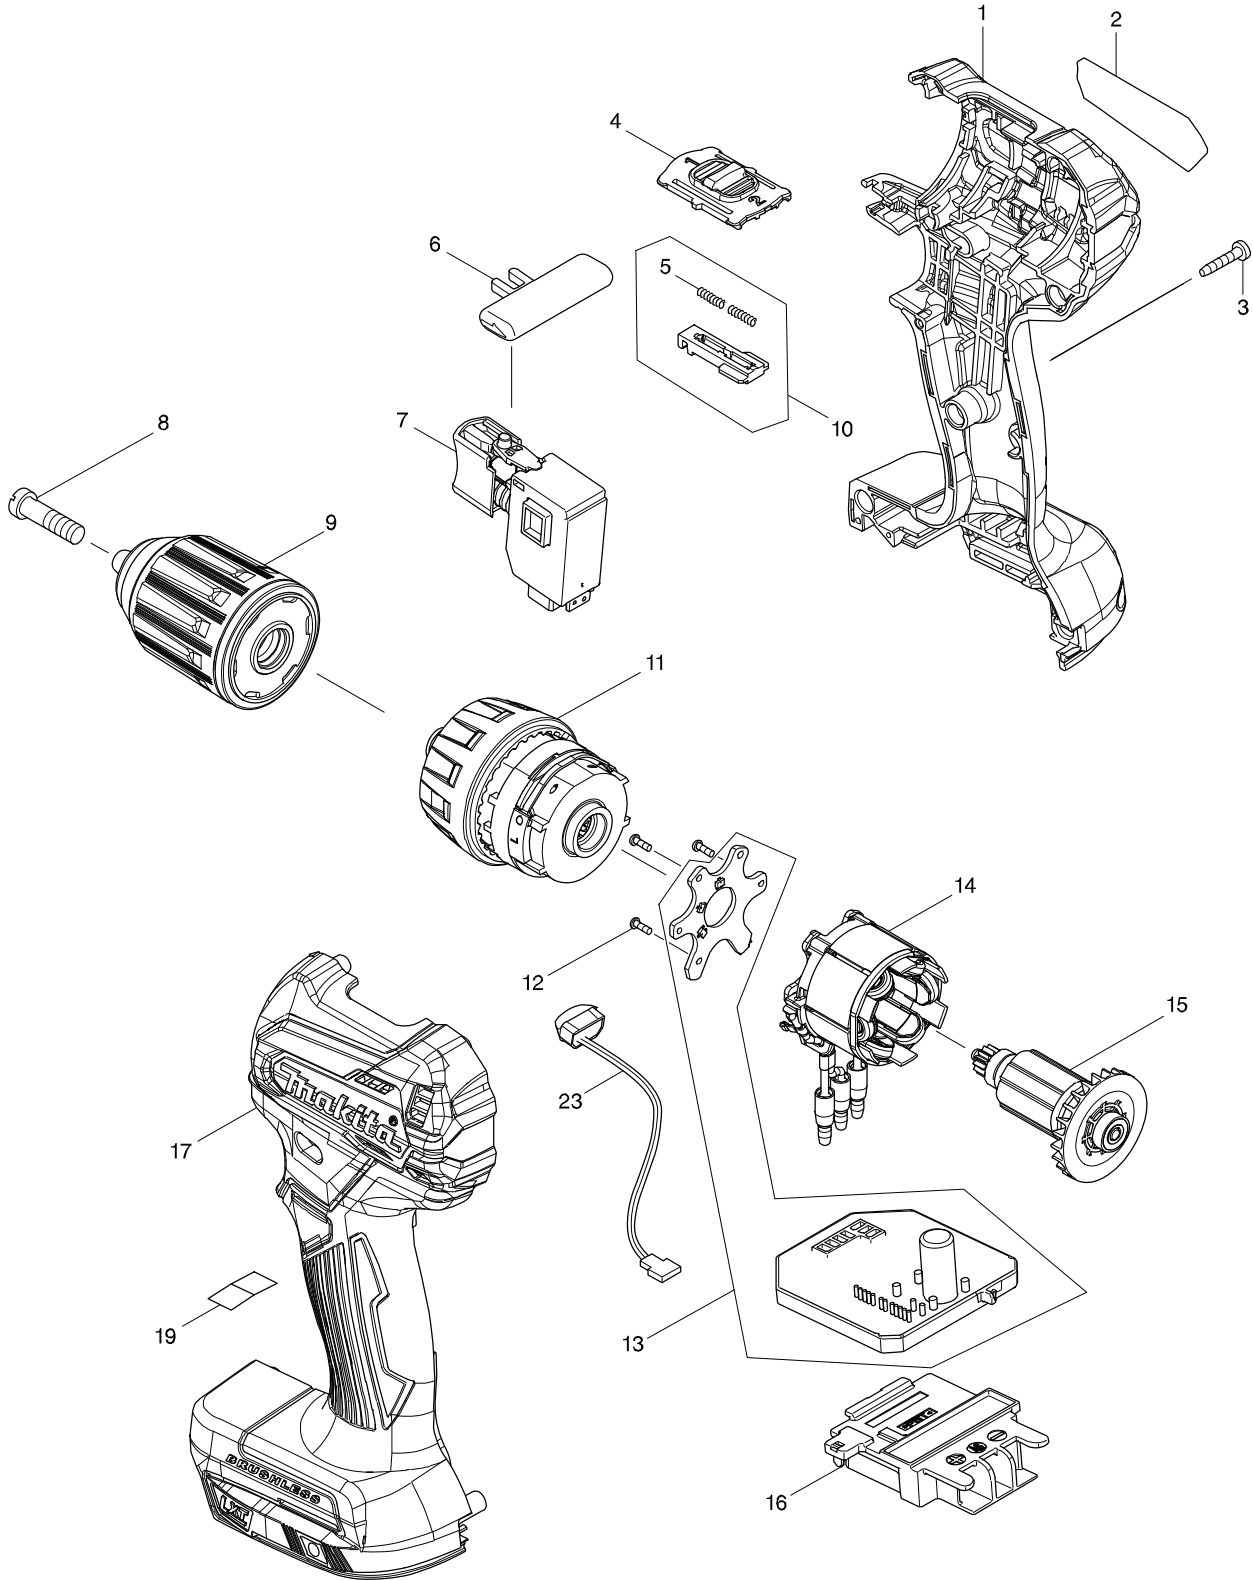

# Model No. DDF483 CORDLESS DRIVER DRILL

## Model : DDF483 CORDLESS DRIVER DRILL

Item	Sub	Parts No.	Parts Description	Qty
1		183E19-5	HOUSING SET	1
1	C10	263005-3	RUBBER PIN 6	2
1	C20	252126-6	HEX. LOCKING NUT M4-7 INC. 17	2
2		852L71-3	DDF483 NAME PLATE	1
3		266429-2	TAPPING SCREW 3X16	8
4		457020-9	SPEED CHANGE LEVER	1
5		233025-1	COMPRESSION SPRING 2	2
6		419041-9	F/R CHANGE LEVER	1
7		650689-0	SWITCH C3JW-2B	1
8		251468-5	FLAT HEAD SCREW M6X22	1
9		763241-6	KEYLESS DRILL CHUCK 13	1
10		123587-6	CHANGE LEVER ASS'Y INC. 5	1
11		123868-8	GEAR ASSEMBLY	1
12		266490-9	TAPPING SCREW PT 2X6	3
13		620555-5	CONTROLLER	1
14		629228-7	STATOR	1
15		619410-6	ROTOR	1
16		643874-2	TERMINAL	1
17		183E19-5	HOUSING SET	1
17	C10	263005-3	RUBBER PIN 6	2
17	C20	252126-6	HEX. LOCKING NUT M4-7 INC. 1	2
23		620549-0	LED CIRCUIT	1