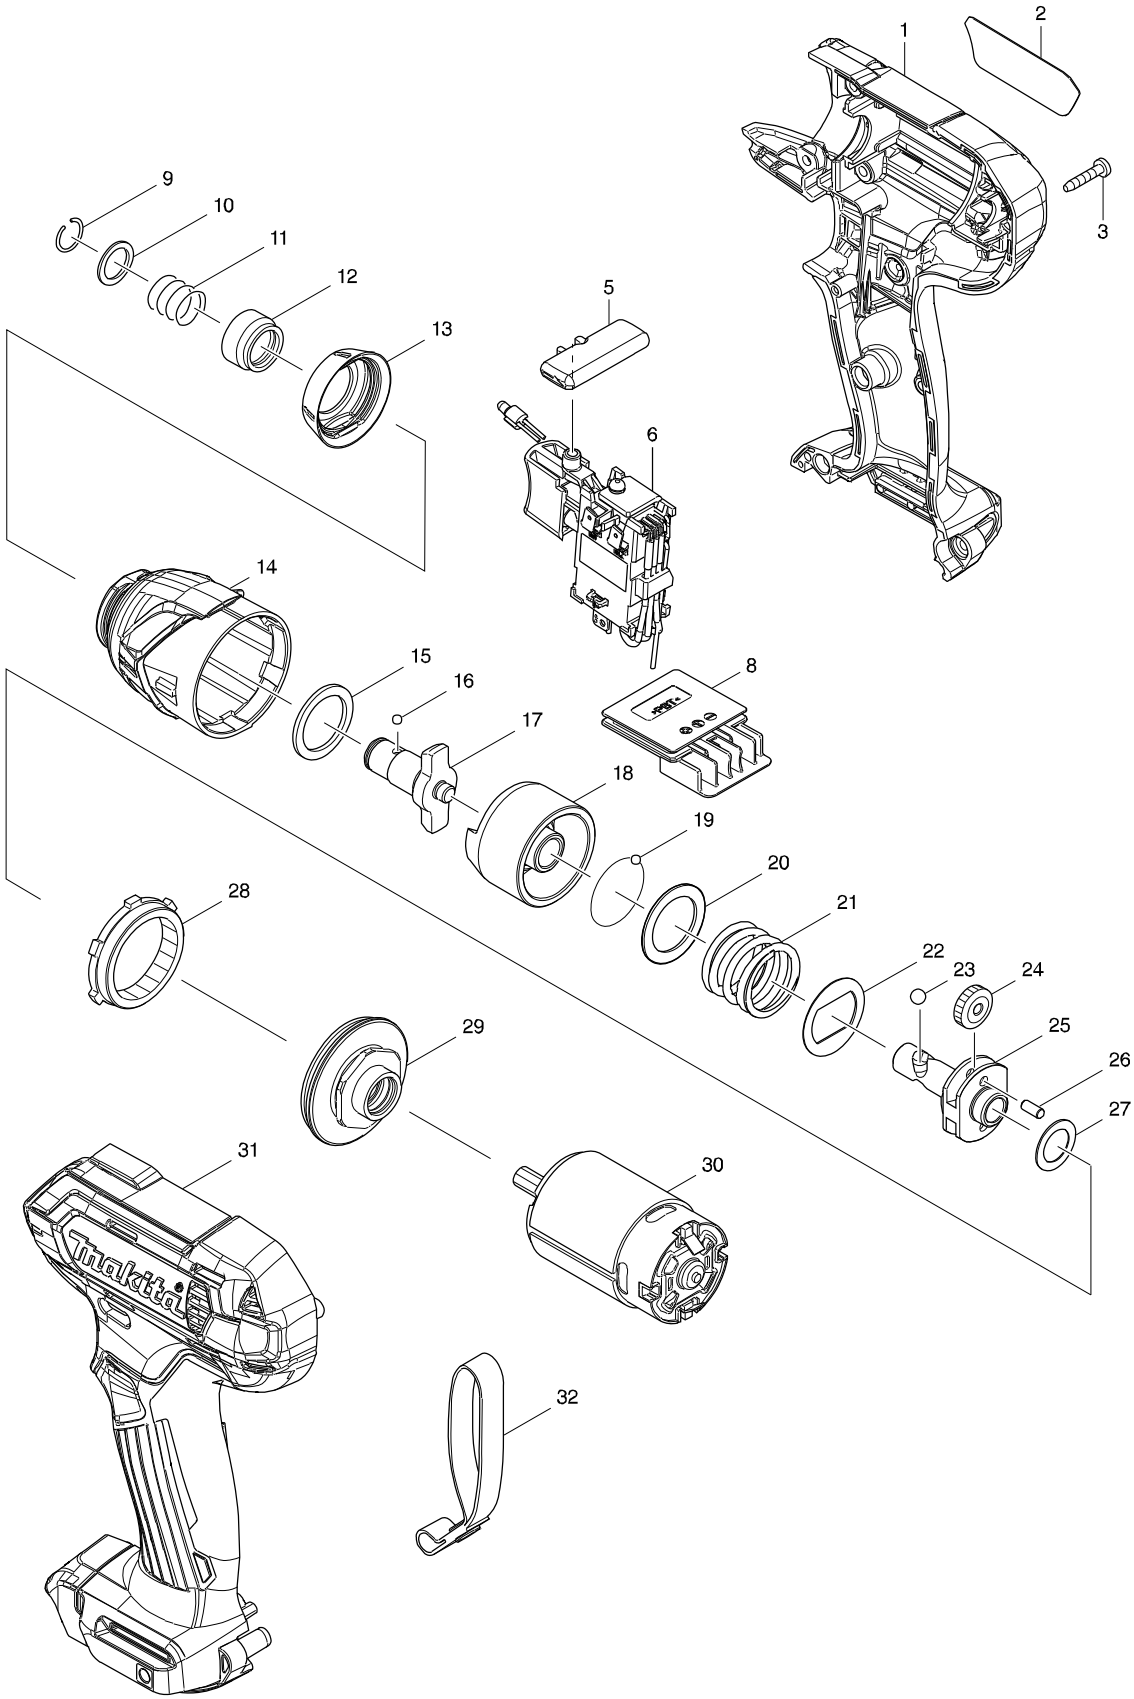

Model No. TD110D CORDLESS IMPACT DRIVER

Item	Parts No.	Description	I/C	Qty	N/O	Opt. 1	Opt. 2	Note
001	183B49-8	HOUSING SET		1				
	C10	252126-6	HEX. LOCKING NUT M4-7	2				
	D10		INC. 31					
002	851G86-7	TD110D NAME PLATE		1				
003	266429-2	TAPPING SCREW 3X16		8				
005	456039-5	F/R CHANGE LEVER		1				
006	632F43-6	SWITCH UNIT		1				
	C10	620463-0	LED CIRCUIT	1				
008	644813-5	TERMINAL		1				
009	231965-7	RING SPRING 10		1				
010	267143-3	FLAT WASHER 11		1				
011	233005-7	COMPRESSION SPRING 13		1				
012	324711-6	BIT SLEEVE		1				
013	424737-9	BUMPER		1				
014	143277-5	HAMMER CASE COMPLETE		1				
015	261140-1	NYLON WASHER 20		1				
016	216019-1	STEEL BALL 3		2				
017	324896-8	ANVIL N		1				
018	324894-2	HAMMER		1				
019	216019-1	STEEL BALL 3		24				
020	267380-9	FLAT WASHER 20		1				
021	234064-4	COMPRESSION SPRING 21		1				
022	267813-4	WASHER 21		1				
023	216002-8	STEEL BALL 4.8		2				
024	227213-0	SPUR GEAR 17		2				
025	324897-6	SPINDLE		1				
026	268217-3	PIN 3.5		2				
027	253052-2	FLAT WASHER 12		1				
028	227215-6	INTERNAL GEAR 43		1				
029	158671-8	BEARING BOX COMPLETE		1				
030	629163-9	DC MOTOR		1				
031	183B49-8	HOUSING SET		1				
	C10	252126-6	HEX. LOCKING NUT M4-7	2				
	D10		INC. 1					
A01	266622-8	+ TRUSS HEAD SCREW M4X12		1				
A02	346909-5	HOOK		1				
A03	784202-3	PHILLIPS BIT 2-45		1				
A04B	456128-6	BATTERY COVER		1				
A04C	456128-6	BATTERY COVER		1				
A04D	456128-6	BATTERY COVER		1				
A05B	***DC10SB	DC10SB BATTERY CHARGER		1				
	D10		COMPO-PARTS					
A05C	***DC10WD	DC10WD BATTERY CHARGER		1				
	D10		COMPO-PARTS					
A05D	***DC10WD	DC10WD BATTERY CHARGER		1				
	D10		COMPO-PARTS					
A06B	197406-2	BATTERY BL1041B SET		2				
A06C	197396-9	BATTERY BL1021B SET		2				