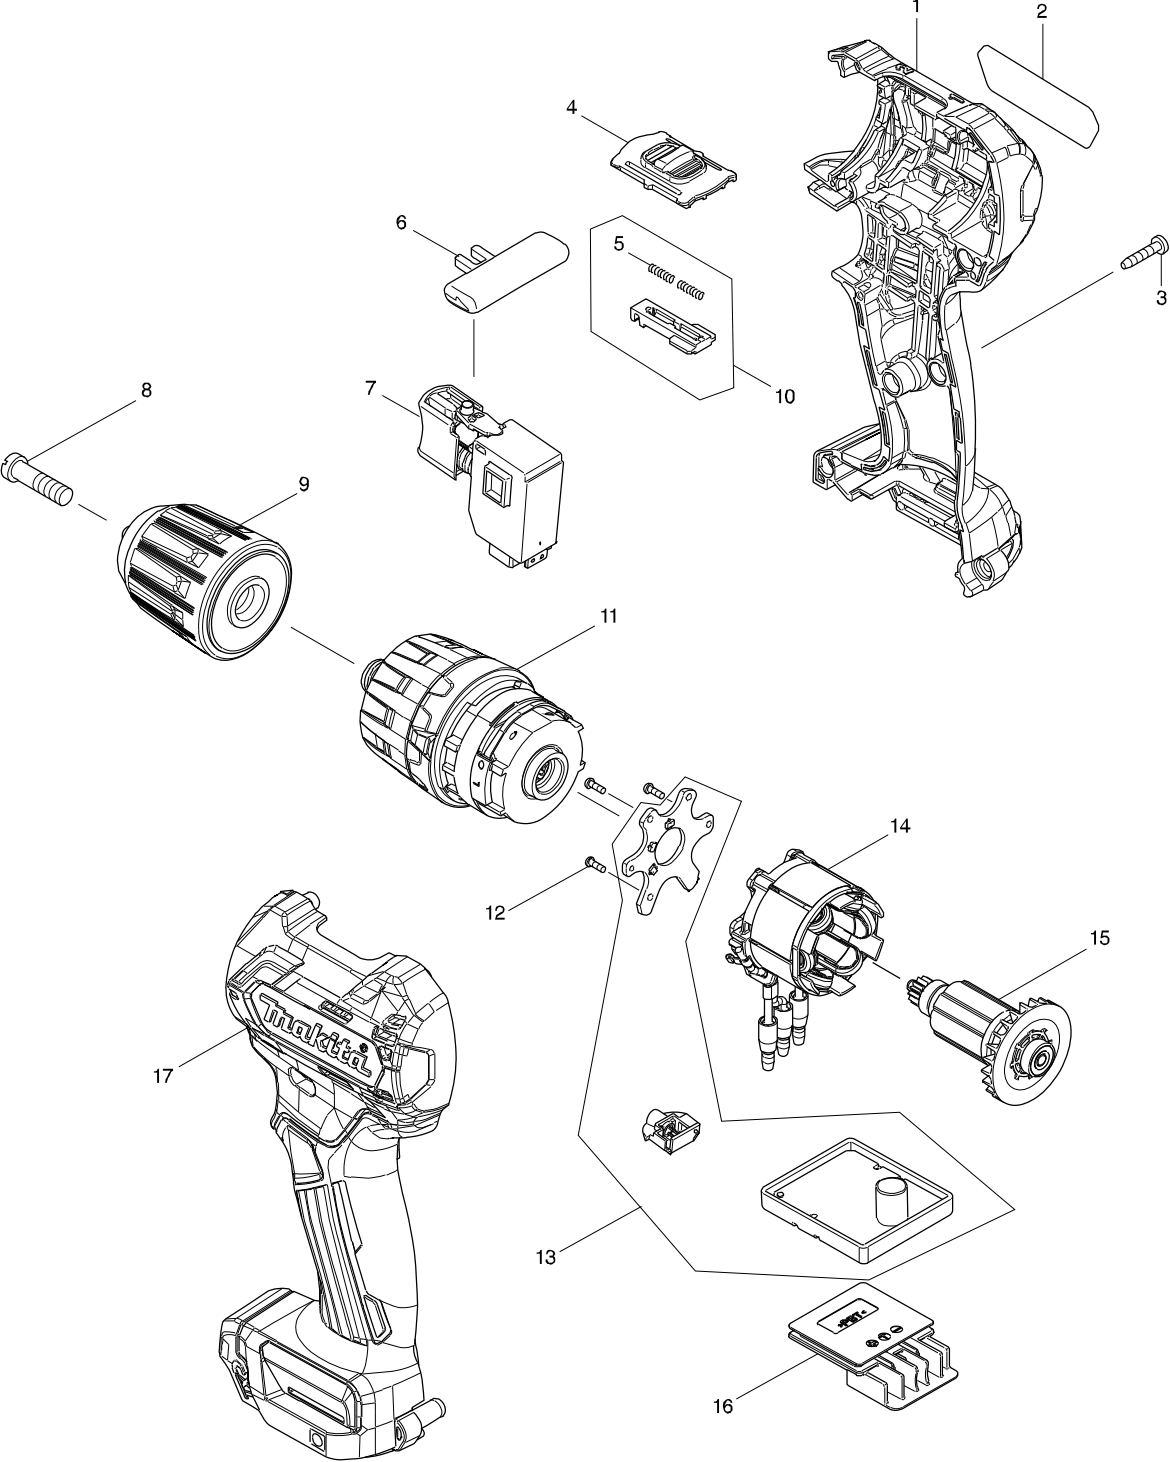

Model No. HP332D CORDLESS HAMMER DRIVER DRILL

Item	Parts No.	Description	I/C	Qty	N/O	Opt. 1	Opt. 2	Note
001	183C34-7	HOUSING SET		1				
	D10	INC. 17						
002	851T70-0	HP332D NAME PLATE		1				
003	266429-2	TAPPING SCREW 3X16		8				
004	456532-9	SPEED CHANGE LEVER		1				
005	233025-1	COMPRESSION SPRING 2		2				
006	419041-9	F/R CHANGE LEVER		1				
007	650689-0	SWITCH C3JW-2B		1				
008	251468-5	- FLAT HEAD SCREW M6X22		1				
009	763238-5	KEYLESS DRILL CHUCK 10		1				
010	123587-6	CHANGE LEVER ASS'Y		1				
	D10	INC. 5						
011	123548-6	GEAR ASSEMBLY		1	*			
011-1	123761-6	GEAR ASSEMBLY	O	1	*			
011-2	123867-0	GEAR ASSEMBLY	O	1				
012	266490-9	TAPPING SCREW PT 2X6		3				
013	620487-6	CONTROLLER		1	*			
013-1	620487-6	CONTROLLER	O	1				
	C10	LED CIRCUIT		1				
014	629178-6	STATOR		1				
015	619393-0	ROTOR		1				
016	644813-5	TERMINAL		1				
017	183C34-7	HOUSING SET		1				
	D10	INC. 1						
A01	251314-2	+ SCREW M4X12		1				
A02	346909-5	HOOK		1				
A03	784202-3	PHILLIPS BIT 2-45		1				
A04B	456128-6	BATTERY COVER		1				
A05B	***DC10SB	DC10SB BATTERY CHARGER		1				
	D10	COMPO-PARTS						
A06B	197396-9	BATTERY BL1021B SET		2				
A07B	821661-1	PLASTIC CARRYING CASE		1				
	C10	LATCH		2				