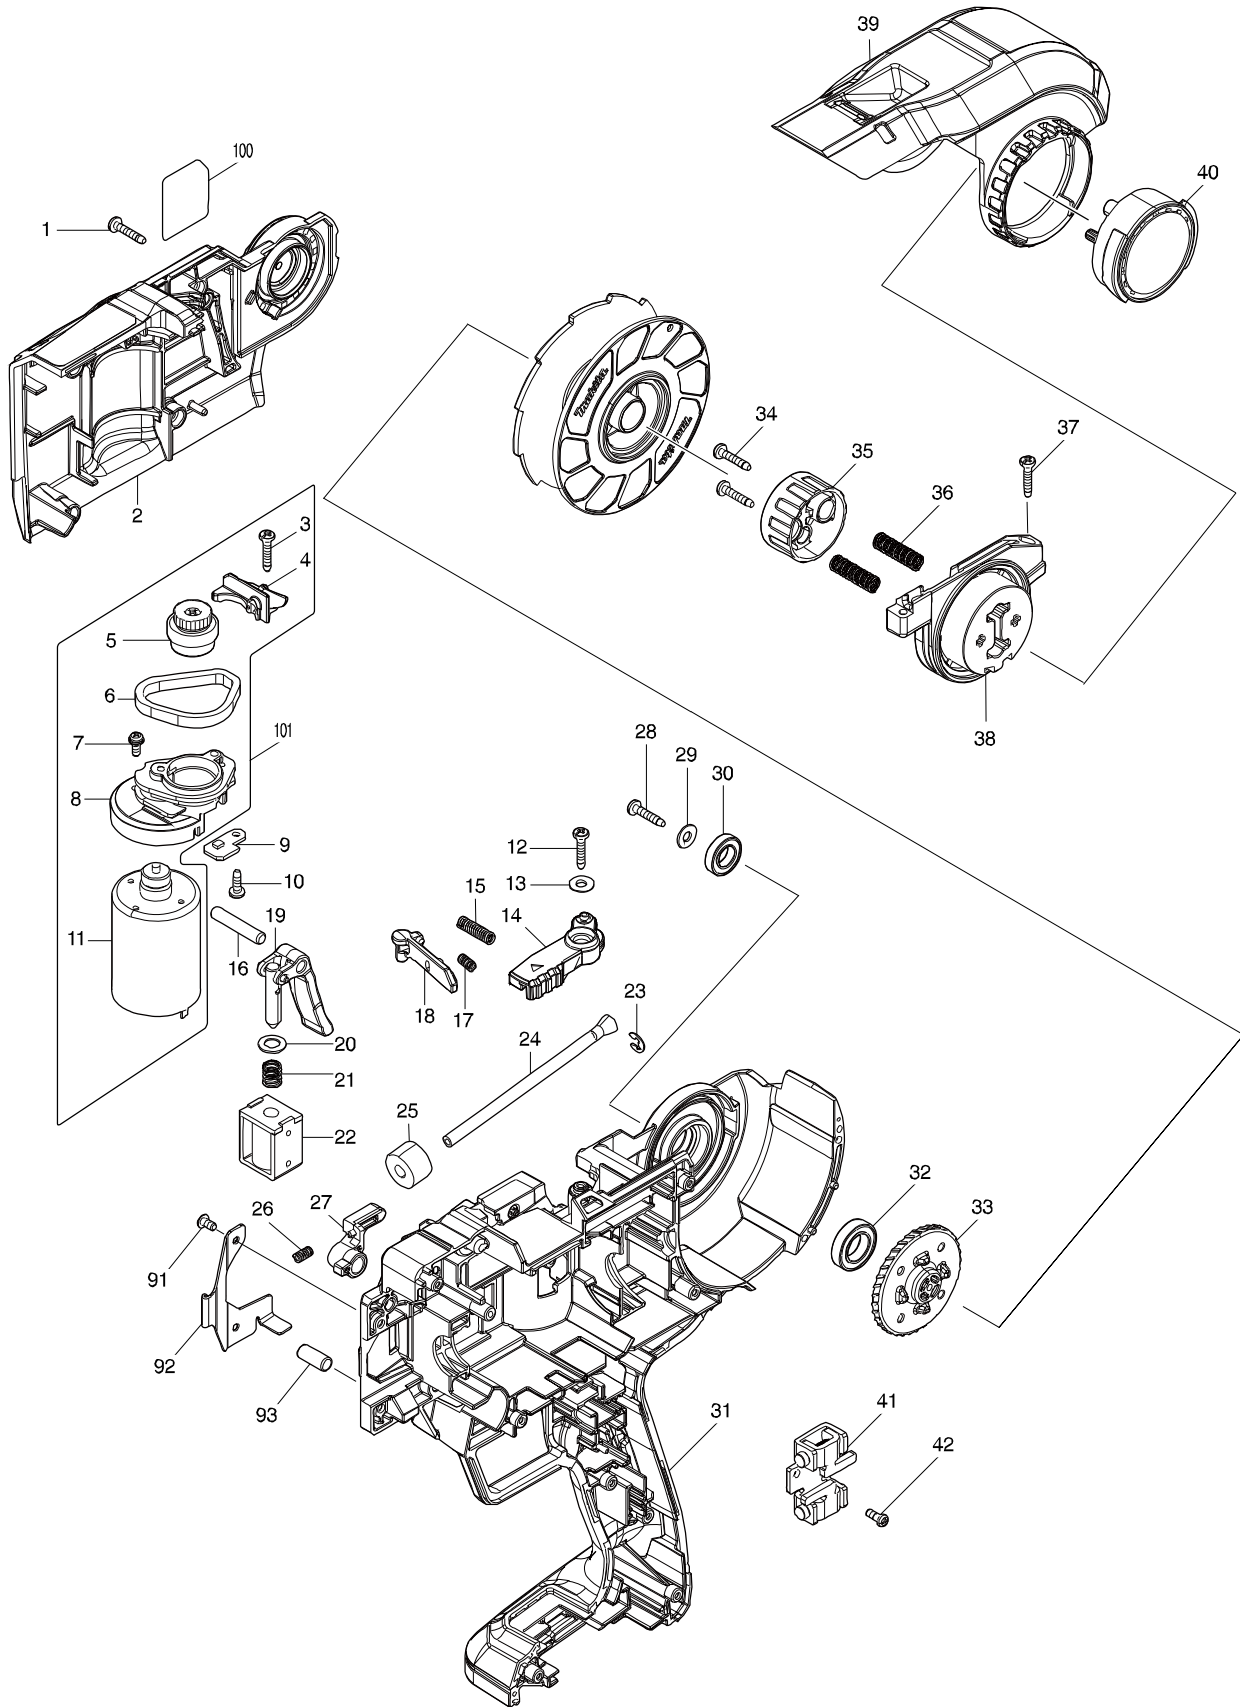

Model No. DTR180 CORDLESS REBAR TYING TOOL

Model No. DTR180 CORDLESS REBAR TYING TOOL

Model No. DTR180 CORDLESS REBAR TYING TOOL