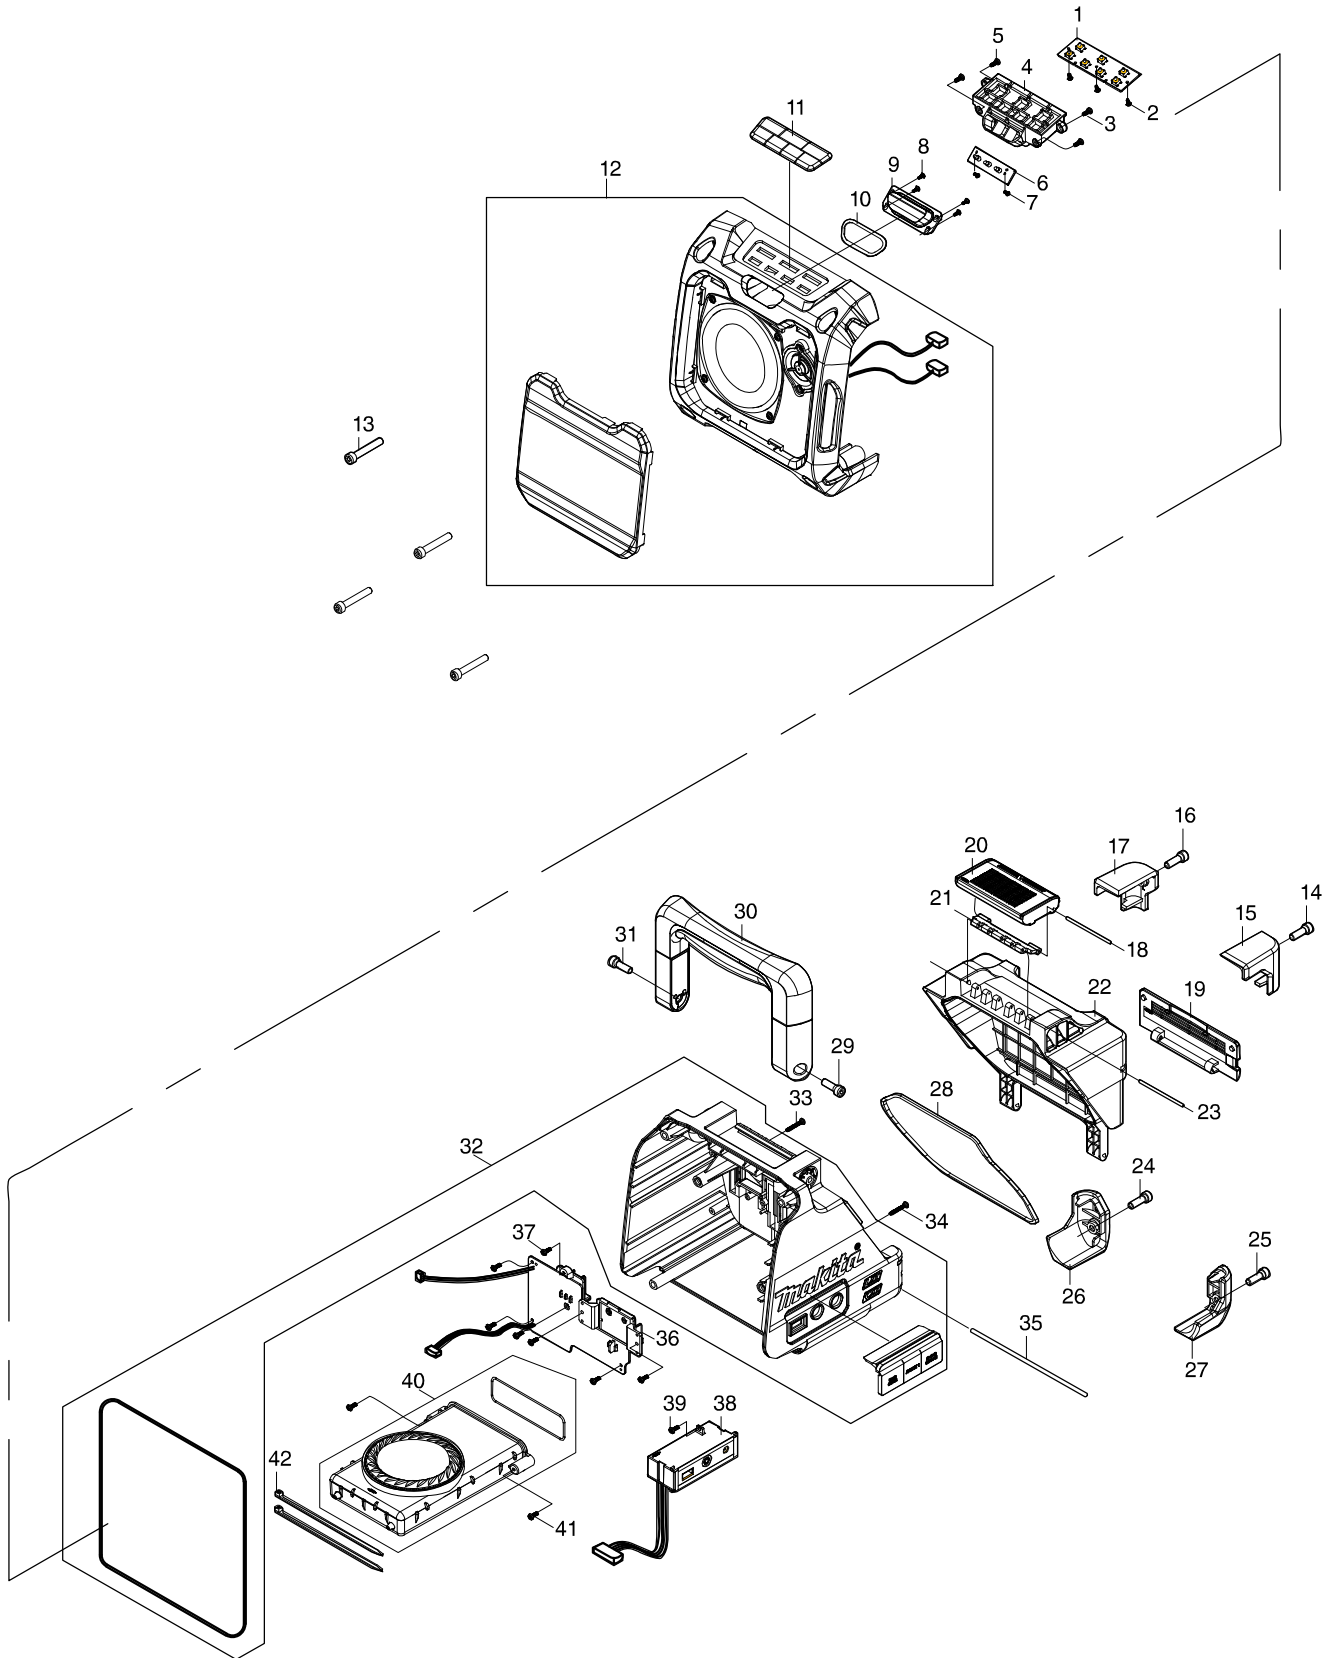

Model No. DMR200 CORDLESS JOB SITE SPEAKER

Model No. DMR200 CORDLESS JOB SITE SPEAKER

Item	Parts No.	Description	I/C	Qty	N/O	Sales	Purch.	Note
001	SE00000519	PCB B ASS'Y(KEY BOARD) 07BB3A1		1				
002	SE00000520	SCREW PTPW 2X6(NI) 29S15106002		3				
003	SE00000521	SCREW PTB 3X8(ZK) 29S16308001		2				
004	SE00000522	RUBBER KEY HOLDER 2000B300100		1				
005	SE00000521	SCREW PTB 3X8(ZK) 29S16308001		2				
006	SE00000523	PCB A LED ASS'Y 09DB3A1		1				
007	SE00000520	SCREW PTPW 2X6(NI) 29S15106002		2				
008	SE00000520	SCREW PTPW 2X6(NI) 29S15106002		4				
009	SE00000524	LED LENS 3290B30000010		1				
010	SE00000525	LED LENS PACKING 2400B300500		1				
011	SE00000526	RUBBERE KEY 3100B30000010		1				
012	SE00000527	FRONT CABINET ASS'Y-BLUE 01FB3		1				
C10	SE00000529	SPEAKER GRILL 3230B30000010		1				
013	SE00000530	SCREW PTHE 6X37(CR) 29S1793701		4				
014	SE09176166	HEX SCREW M6X16		1				
015	SE00000531	BATTERY BUMPER R 3163B30000010		1				
016	SE09176166	HEX SCREW M6X16		1				
017	SE00000532	BATTERY BUMPER L 3162B30000010		1				
018	SE00000533	PIN D2X88 2100B300100		1				
019	SE00000534	PHONE COVER ASS'Y 011B3A5		1				
020	SE00000535	LOCKER COVER 3121B30000010		1				
021	SE00000536	LOCKER HINGE 3300B30000010		1				
022	SE00000537	BATTERY COVER (BLUE) 3120B3000		1				
023	SE00000539	PIN D2X77 2100B300200		1				
024	SE09176166	HEX SCREW M6X16		1				
025	SE09176166	HEX SCREW M6X16		1				
026	SE00000540	REAR BUMPER L 3160B30000010		1				
027	SE00000541	REAR BUMPER R 3161B30000010		1				
028	SE00000542	BATTERY PACKING 2400B300200		1				
029	SE09176166	HEX SCREW M6X16		1				
030	SE00000543	HANDLE ASS'Y-BLUE 01HB3A1		1				
031	SE09176166	HEX SCREW M6X16		1				
032	SE00000545	REAR ASS'Y BLUE 01RB3A1		1				
C10	SE00000547	JACK RUBBER COVER 3126B3000001		1				
C20	SE024PC040	PACKING		1				
033	SE00000548	SCREW PTB 3X20(ZK) 29S09990047		1				
034	SE00000548	SCREW PTB 3X20(ZK) 29S09990047		1				
035	SE00000549	BATTERY COVER FIXER PIN 2100b3		1				
036	SE00000552	PCB A ASS'Y OTHERS 07AB3A3		1				
037	SE00000521	SCREW PTB 3X8(ZK) 29S16308001		7				
038	SE00000553	JACK HOLDER ASS'Y-BLUE 011B3A1		1				
039	SE00000521	SCREW PTB 3X8(ZK) 29S16308001		1				
040	SE00000555	MOBILE-PHONE-CASE ASS'Y 011B3A		1				
C10	SE00000556	PHONE CASE PACKING 2400B300400		1				
041	SE00000557	SCREW PTPW 3X10(ZK) 29S1531000		2				
042	SE00000195	W/TIES 100MM		2				
A01	SE00000498	AC ADAPTER (UK) 3A8A12C723B11		1				