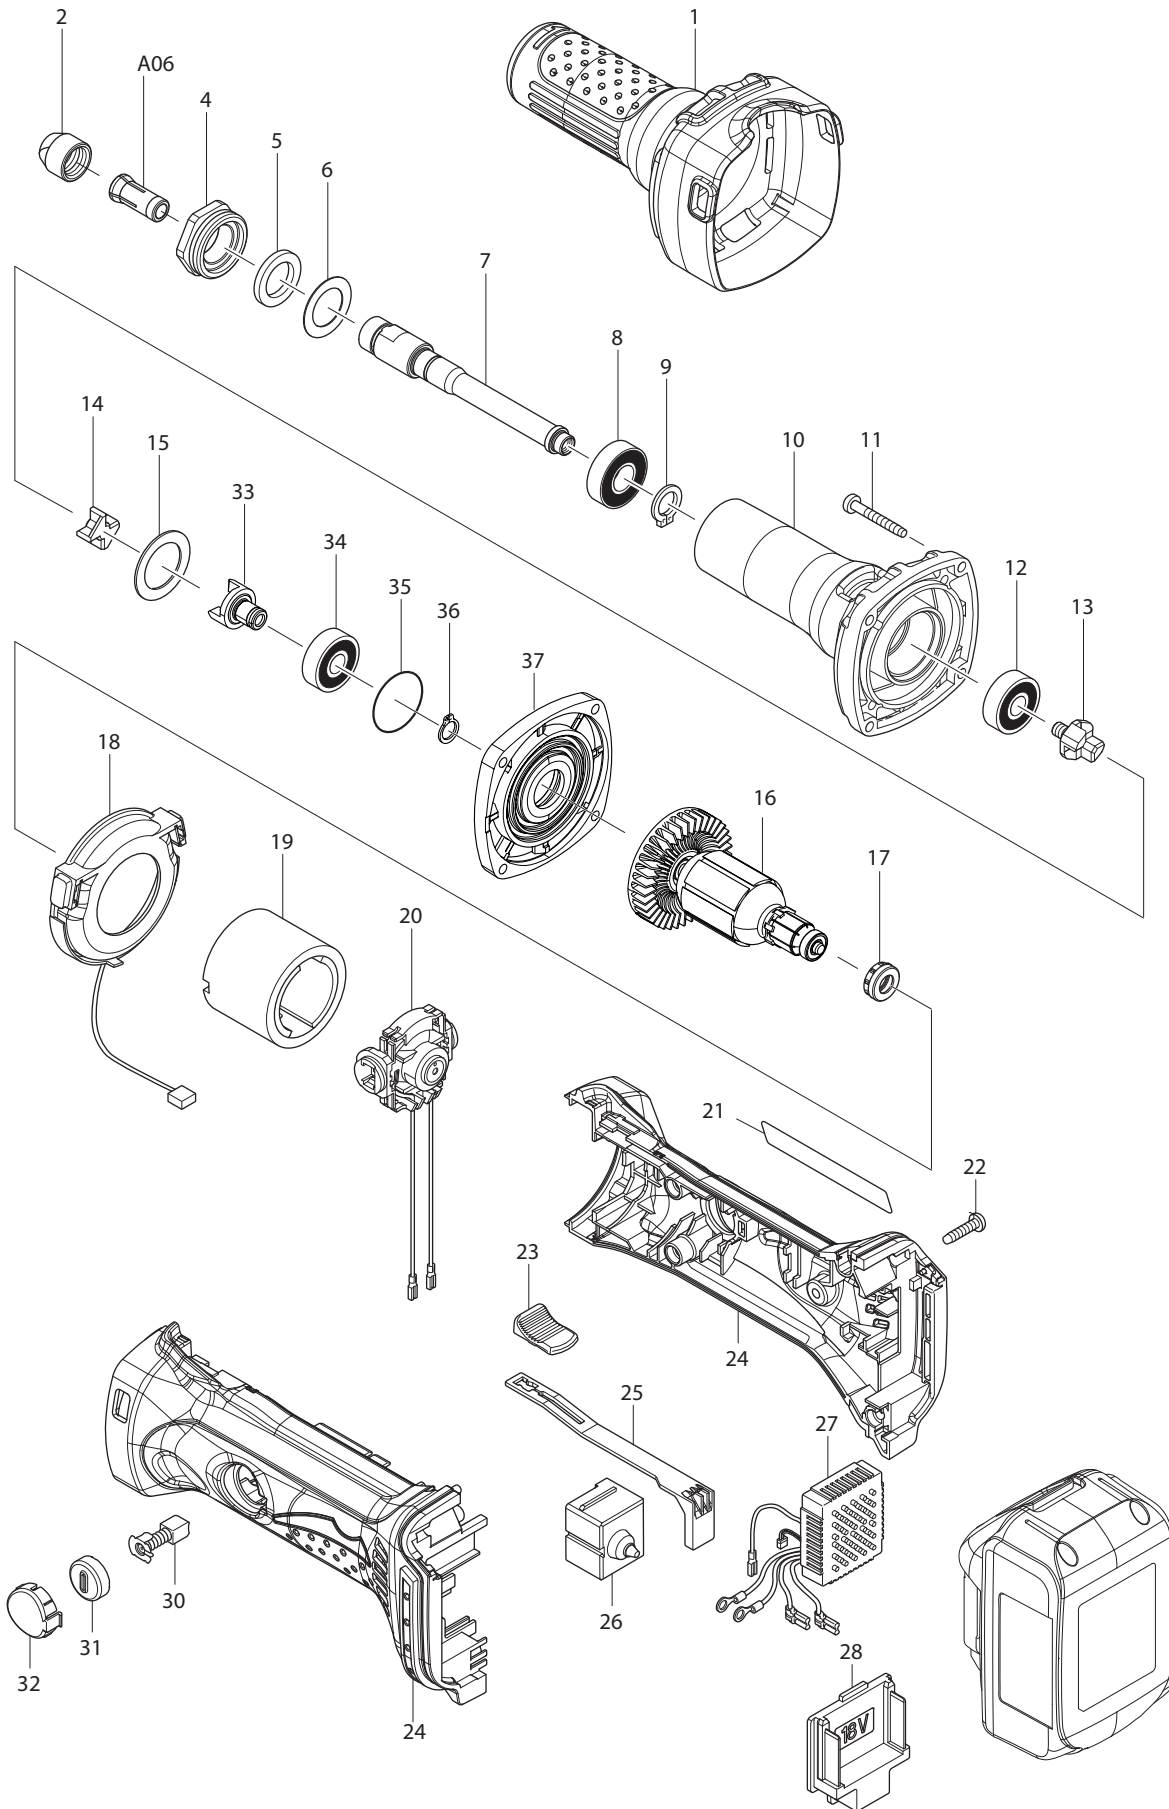

02 - 2014
DGD800F, DGD800RFE, DGD800Z
18V 1/4" DIE GRINDER

Item No	Type	Part No	Description	Qty	Unit
1		424380-4	INSULATION COVER	1	PC.
2		763668-0	COLLET NUT	1	PC.
4		317999-5	BEARING RETAINER	1	PC.
5		443124-3	FELT RING 17	1	PC.
6		267329-9	FLAT WASHER 18	1	PC.
7		326010-2	SPINDLE	1	PC.
8		210106-8	BALL BEARING 6001LLB	1	PC.
9		961052-5	RETAINING RING S-12	1	PC.
10		318000-9	BARREL	1	PC.
11		266361-0	TAPPING SCREW 4X30	4	PC.
12		210042-8	BALL BEARING 629LLB	1	PC.
13		324639-8	COUPLING	1	PC.
14		421942-9	SPACER	1	PC.
15		267126-3	FLAT WASHER 22	1	PC.
16		619284-5	ARMATURE	1	PC.
16	INC.		Item No. 17		
17		421977-0	RUBBER RING 13	1	PC.
18		631714-6	LED CIRCUIT	1	PC.
19		638627-2	YOKE UNIT	1	PC.
20		638448-2	ENDBELL COMPLETE	1	PC.
21		815P35-2	NAME PLATE F/DGD800	1	PC.
22		266326-2	TAPPING SCREW 4X18	5	PC.
23		419566-3	SWITCH KNOB	1	PC.
24		187839-9	HOUSING SET	1	SET
	INC.	263005-3	RUBBER PIN 6	2	PC.
25		419519-2	SWITCH LEVER	1	PC.
26		650579-7	SWITCH 1246.3223	1	PC.
27		620243-4	CONTROLLER	1	PC.
28		644808-8	TERMINAL	1	PC.
30		195018-5	CARBON BRUSH CB-430 2PC/SET	1	SET
31		643929-3	BRUSH HOLDER CAP	2	PC.
32		419518-4	HOLDER CAP COVER	2	PC.
33		326009-7	COUPLING	1	PC.
34		210042-8	BALL BEARING 629LLB	1	PC.
35		213445-5	O-RING 26	1	PC.
36		961005-4	RETAINING RING S-9	1	PC.
37		317821-6	GEAR HOUSING COVER	1	PC.
100		652044-2	+BIND SCREW M3.5X5.0	2	PC.

ACCESSORIES

- See Catalogue or visit www.makita.ca for more accessories -

A01		781039-9	WRENCH 13	2	PC.
A02		-----	LI-ION BATTERY ACCESSORIES		
A03		-----	BATTERY CHARGER		
A04		-----	18V LI-ION BATTERY		
A05		141482-8	PLASTIC CASE COMPLETE	1	PC.
	INC.	162315-4	LATCH	2	PC.
A06		763673-7	COLLET CONE 1/4"	1	PC.
A07		-----	ABRASIVE FLAP WHEELS		