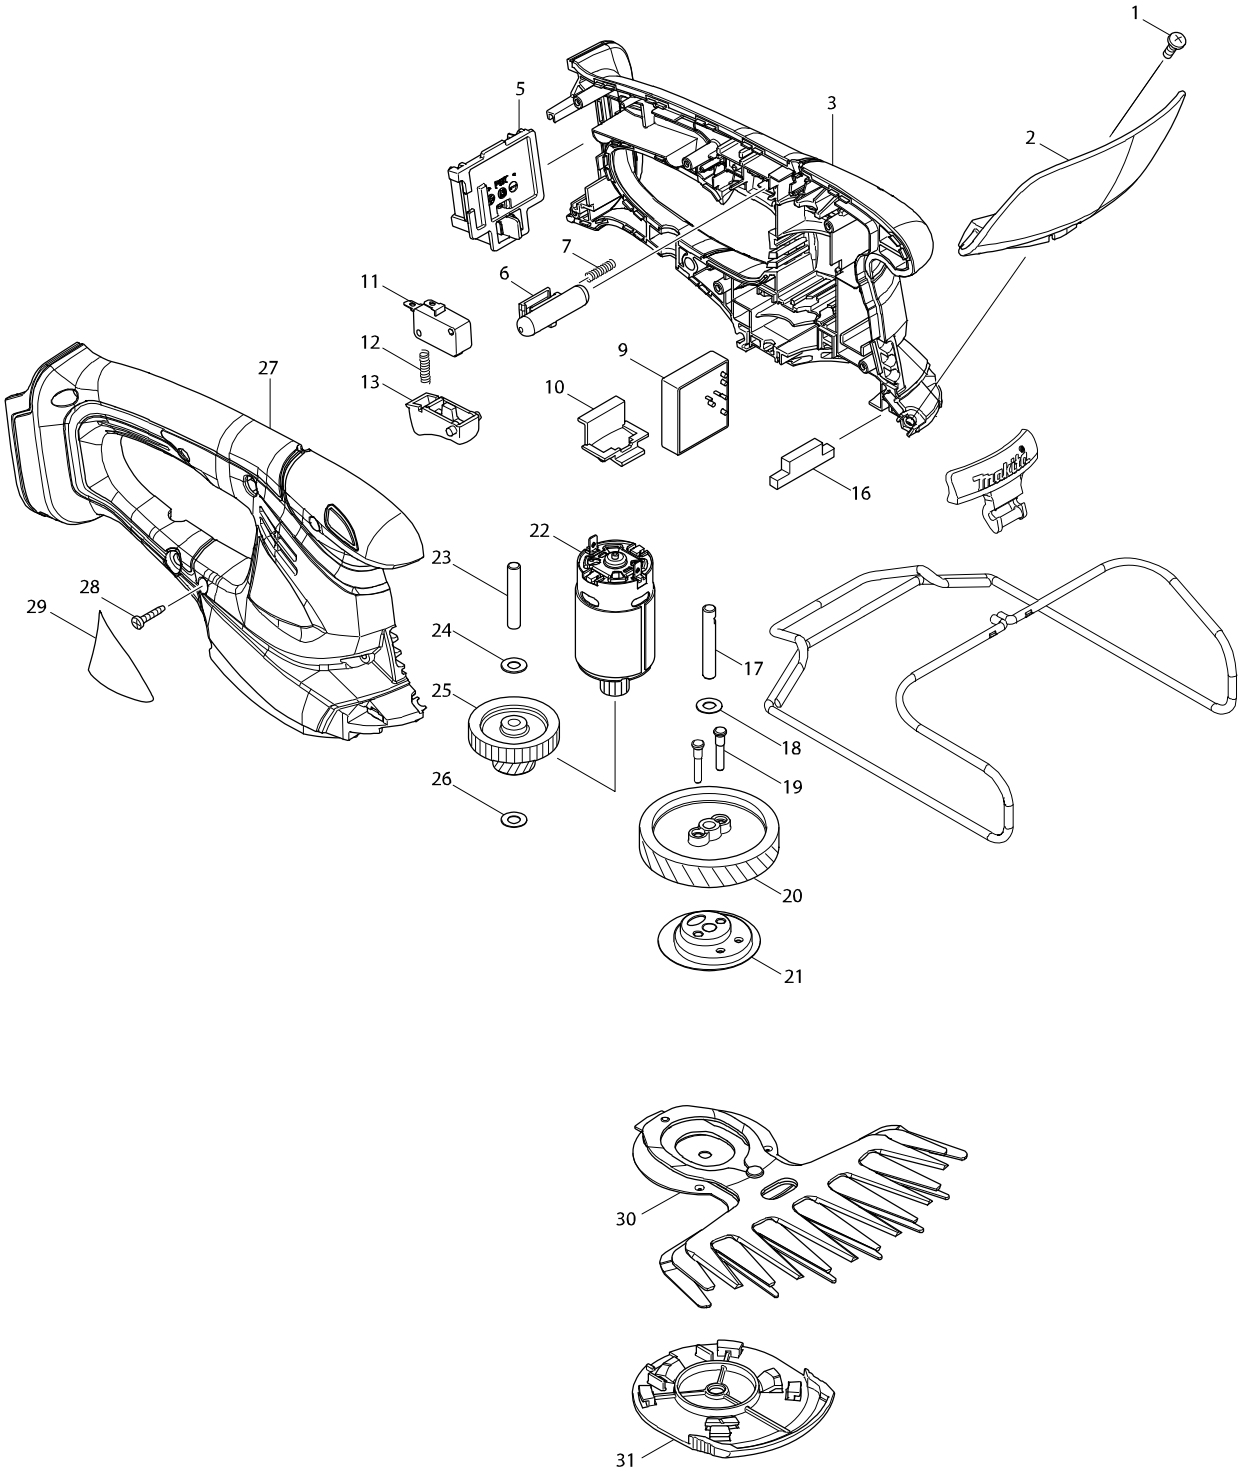

Model No. DUM168 160MM CORDLESS GRASS SHEAR

Model : DUM168 160MM CORDLESS GRASS SHEAR

Item	Sub	Parts No.	Parts Description	Qty
1		915116-7	BINDING HEAD SCREW M4X12	1
2		140599-4	PROTECTOR COMPLETE	1
2	C10	819948-3	CAUTION LABEL	1
3		187426-4	HOUSING SET	1
3	C10	931102-0	HEX. NUT M4	1
3	C20	346275-0	PLATE	2
3	C30	263005-3	RUBBER PIN 6 INC. 27	2
5		643852-2	TERMINAL	1
6		452438-9	LOCK OFF BUTTON	1
7		231473-8	COMPRESSION SPRING 4	1
9		620119-5	CONTROLLER	1
10		451812-8	LOCK LEVER	1
11		651891-8	SWITCH V-15-3A6	1
12		231473-8	COMPRESSION SPRING 4	1
13		417564-1	SWITCH LEVER	1
16		451814-4	DUST GUARD	1
17		268254-7	PIN 6	1
18		261122-3	WASHER 6	1
19		268256-3	PIN 4	2
20		227728-7	HELICAL GEAR 47	1
21		165609-6	CRANK COMPLETE	1
22		629943-3	DC MOTOR	1
23		268076-5	PIN 6	1
24		261122-3	WASHER 6	1
25		226831-1	GEAR 12-31	1
26		261122-3	WASHER 6	1
27		187426-4	HOUSING SET	1
27	C10	931102-0	HEX. NUT M4	1
27	C20	346275-0	PLATE	2
27	C30	263005-3	RUBBER PIN 6 INC. 3	2
28		266429-2	TAPPING SCREW 3X16	6
29		815V20-1	DUM168 NAME PLATE	1
30		195267-4	SHEAR BLADE ASSEMBLY SET	1
30	C10	188369-3	OIL VESSEL SET	1
31		140451-6	UNDER COVER COMPLETE	1