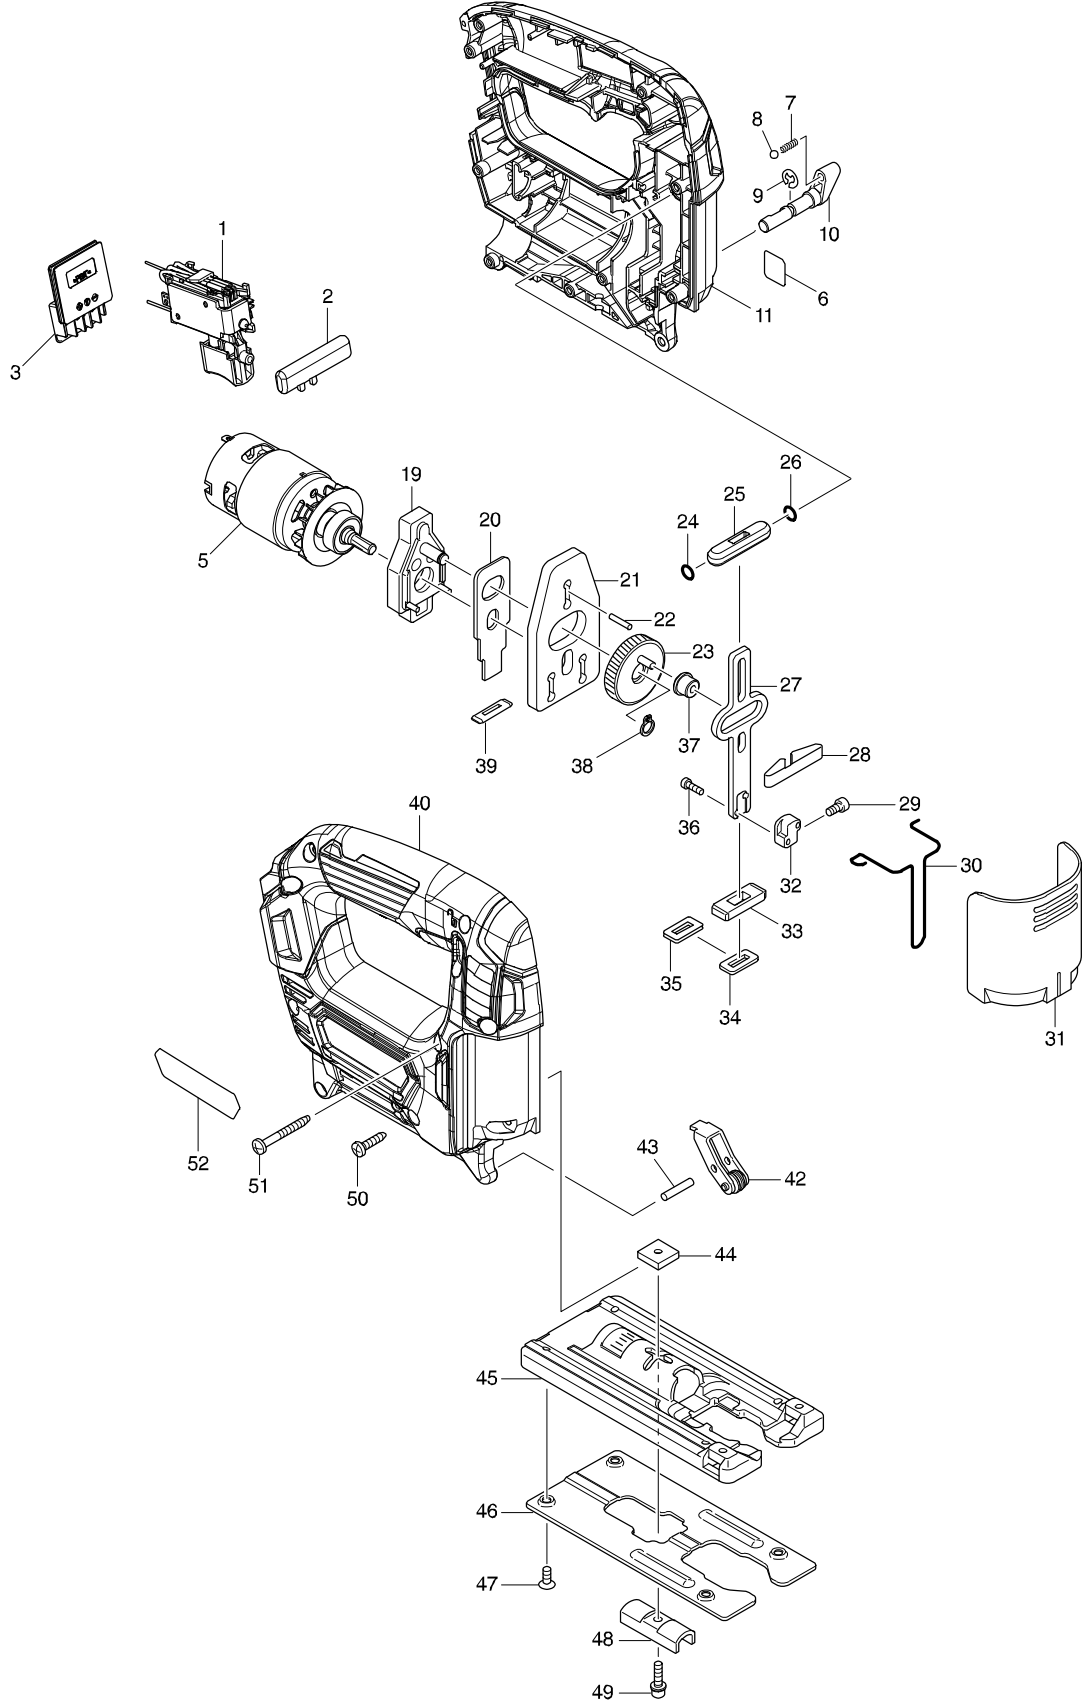

Model No. JV101D CORDLESS JIG SAW

MODEL: JV101D CORDLESS JIG SAW

| Item | Sub | Parts No. | Parts Description | Qty |
|------|-----|-----------|-----------------------------|-----|
| 1 | | 632G54-7 | SWITCH UNIT | 1 |
| 2 | | 454742-2 | LOCK OFF BUTTON | 1 |
| 3 | | 644813-5 | TERMINAL | 1 |
| 5 | | 629211-4 | DC MOTOR | 1 |
| 7 | | 233151-6 | COMPRESSION SPRING 4 | 1 |
| 8 | | 216008-6 | STEEL BALL 4 | 1 |
| 9 | | 961011-9 | STOP RING E-4 | 1 |
| 10 | | 272267-2 | LEVER 19 | 1 |
| 11 | | 183E13-7 | HOUSING SET | 1 |
| 11 | C10 | 263002-9 | RUBBER PIN 4 INC. 40 | 2 |
| 19 | | 152600-3 | BEARING CASE COMPLETE | 1 |
| 20 | | 344683-9 | PUSH PLATE | 1 |
| 21 | | 344614-8 | BALANCE PLATE | 1 |
| 22 | | 256254-9 | PIN 3 | 1 |
| 23 | | 153260-4 | GEAR COMPLETE | 1 |
| 24 | | 213038-8 | O RING 5 | 1 |
| 25 | | 313082-6 | SLIDER GUIDE | 1 |
| 26 | | 213038-8 | O RING 5 | 1 |
| 27 | | 344613-0 | SLIDER | 1 |
| 28 | | 232183-0 | LEAF SPRING | 1 |
| 29 | | 922107-1 | HEX. SOCKET HEAD BOLT M4X8 | 1 |
| 30 | | 323748-0 | SAFETY WIRE | 1 |
| 31 | | 416476-5 | DUST COVER | 1 |
| 32 | | 313140-8 | BLADE CLAMP | 1 |
| 33 | | 313086-8 | SLIDER SUPPORT | 1 |
| 34 | | 423307-1 | POLY URETANE SPONGE SEAL | 1 |
| 35 | | 344686-3 | SEAL PLATE | 1 |
| 36 | | 266177-3 | HEX. SOCKET HEAD BOLT M3X10 | 2 |
| 37 | | 257683-9 | COLLAR SLEEVE | 1 |
| 38 | | 961002-0 | RETAINING RING S-6 | 1 |
| 39 | | 416703-0 | DUST SEAL | 1 |
| 40 | | 183E13-7 | HOUSING SET | 1 |
| 40 | C10 | 263002-9 | RUBBER PIN 4 INC. 11 | 2 |
| 42 | | 158392-2 | RETAINER COMPLETE | 1 |
| 43 | | 256117-9 | PIN 4 | 1 |
| 44 | | 343540-8 | HOLDER | 1 |
| 45 | | 317796-9 | BASE | 1 |
| 46 | | 345441-6 | BASE PLATE | 1 |
| 47 | | 912107-9 | COUNTERSUNK HEAD SCREW M4X8 | 4 |
| 48 | | 344685-5 | CLAMP COMPLETE | 1 |
| 49 | | 922128-3 | HEX. SOCKET HEAD BOLT M4X16 | 1 |