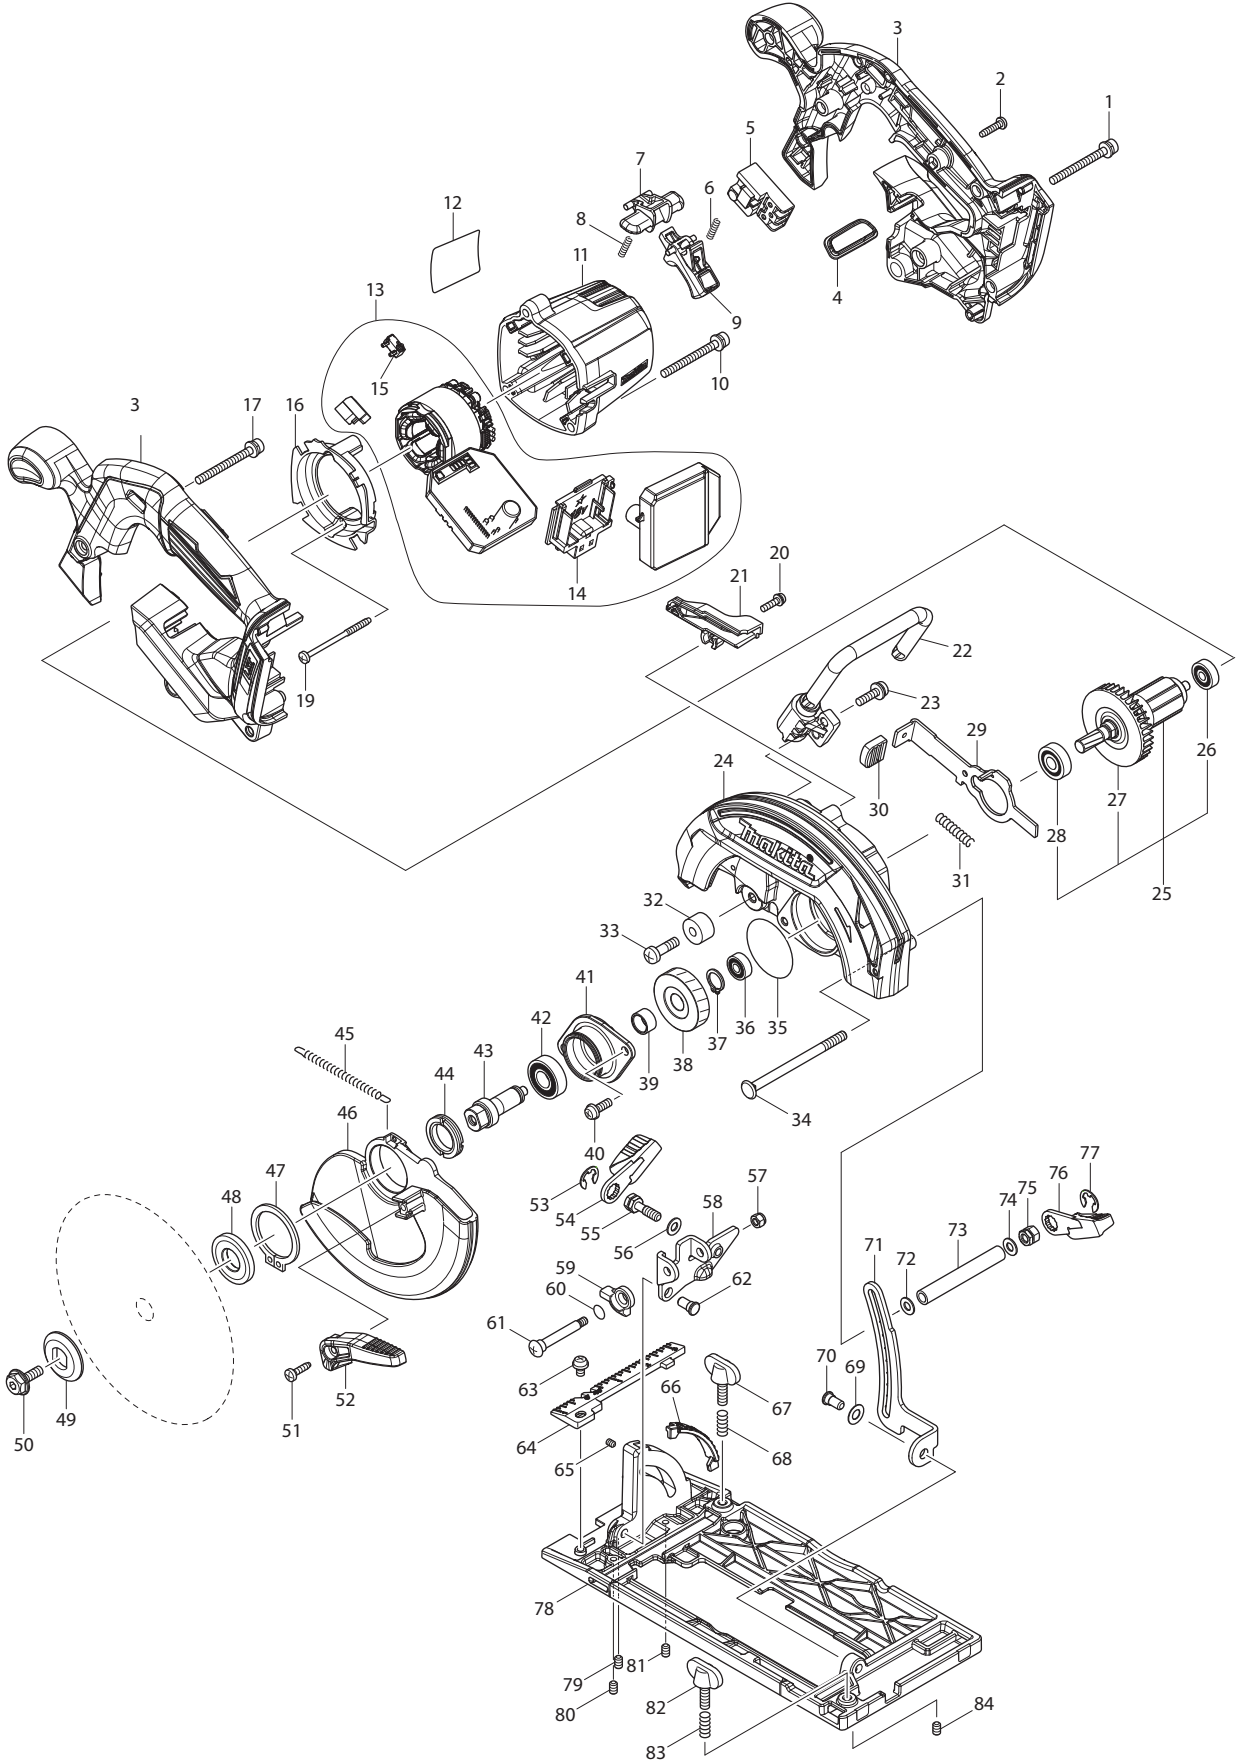

12 - 2014
DHS680Z
18V BL 6-1/2" CIRCULAR SAW

Item No.	Type	Sub	Part No.	Description	Qty	Unit
1			911263-2	PAN HEAD SCREW M5X40	1	PC.
2			265995-6	TAPPING SCREW 4X18	7	PC.
3			183A14-1	HANDLE SET	1	PC.
		INC.	263005-3	RUBBER PIN 6	2	PC.
		INC.	805E05-3	CAUTION LABEL	1	PC.
4			142948-1	INDICATION PLATE COMPLETE	1	PC.
5			650734-1	SWITCH TG73BDS-2	1	PC.
6			231469-9	COMPRESSION SPRING 4	1	PC.
7			419664-3	LOCK OFF LEVER	1	PC.
8			231469-9	COMPRESSION SPRING 4	1	PC.
9			455480-9	SWITCH LEVER	1	PC.
10			911263-2	PAN HEAD SCREW M5X40	3	PC.
11			455437-0	MOTOR HOUSING	1	PC.
12			850H69-0	NAME PLATE F/DHS680	1	PC.
13			632D90-5	STATOR UNIT	1	PC.
14			644808-8	TERMINAL	1	PC.
15			632D81-6	SWITCH UNIT	1	PC.
16			455440-1	BAFFLE PLATE	1	PC.
17			911263-2	PAN HEAD SCREW M5X40	1	PC.
19			266091-3	TAPPING SCREW 4X50	2	PC.
20			911128-8	PAN HEAD SCREW M4X16	1	PC.
21			455483-3	DUCT	1	PC.
22			123269-0	HOOK ASSEMBLY	1	PC.
23			911233-1	PAN HEAD SCREW M5X20	2	PC.
24	2		143256-3	BLADE CASE COMPLATE	1	PC.
	2	INC.	213953-6	O RING 24	1	PC.
25			519359-9	ROTOR ASS'Y	1	PC.
		INC.		Item No. 26-28		
26			210022-4	BALL BEARING 626DDW	1	PC.
27			240045-8	FAN 55	1	PC.
28			210051-7	BALL BEARING 609LLB	1	PC.
29			346837-4	SHAFT LOCK	1	PC.
30			286275-7	CAP	1	PC.
31			233117-6	COMPRESSION SPRING 6	1	PC.
32			262552-1	RUBBER SLEEVE 6	1	PC.
33			251247-1	+ PAN HEAD SCREW M6X20	1	PC.
34			266194-3	FLAT HEAD SCREW M6X90	1	PC.
35			213565-5	O RING 42	1	PC.
36			210028-2	BALL BEARING 606ZZ	1	PC.
37			961052-5	RETAINING RING S-12	1	PC.
38			227794-4	HELICAL GEAR 50	1	PC.
39			257349-1	SLEEVE 12	1	PC.
40			911223-4	PAN HEAD SCREW M5X16	2	PC.
41			319212-7	BEARING BOX	1	PC.
42			211131-2	BALL BEARING 6001DDW	1	PC.
43			326459-6	SPINDLE	1	PC.
44			285845-9	BEARING RETAINER 19-29	1	PC.
45			231878-2	TENSION SPRING 4	1	PC.
46			319211-9	SAFETY COVER	1	PC.
47			961152-1	RETAINING RING (EXT) S-34	1	PC.
48			224411-7	INNER FLANGE 35	1	PC.
49			224409-4	OUTER FLANGE 35	1	PC.
50			266924-2	HEX. SOCKET HEX. BOLT M6X18	1	PC.
51			266034-5	TAPPING SCREW CT 4X16	1	PC.
52			272282-6	LEVER 60	1	PC.
53			257982-9	BOW STOP RING E-8	1	PC.
54			272272-9	LEVER 45	1	PC.
55			266735-5	HEX.BOLT M6X20	1	PC.
56			941151-9	FLAT WASHER 6	1	PC.
57			252103-8	HEX. LOCK NUT M5-8	1	PC.
58			346836-6	ANGULAR GUIDE	1	PC.
59			317986-4	STOPPER	1	PC.
60			213062-1	O RING 9	1	PC.