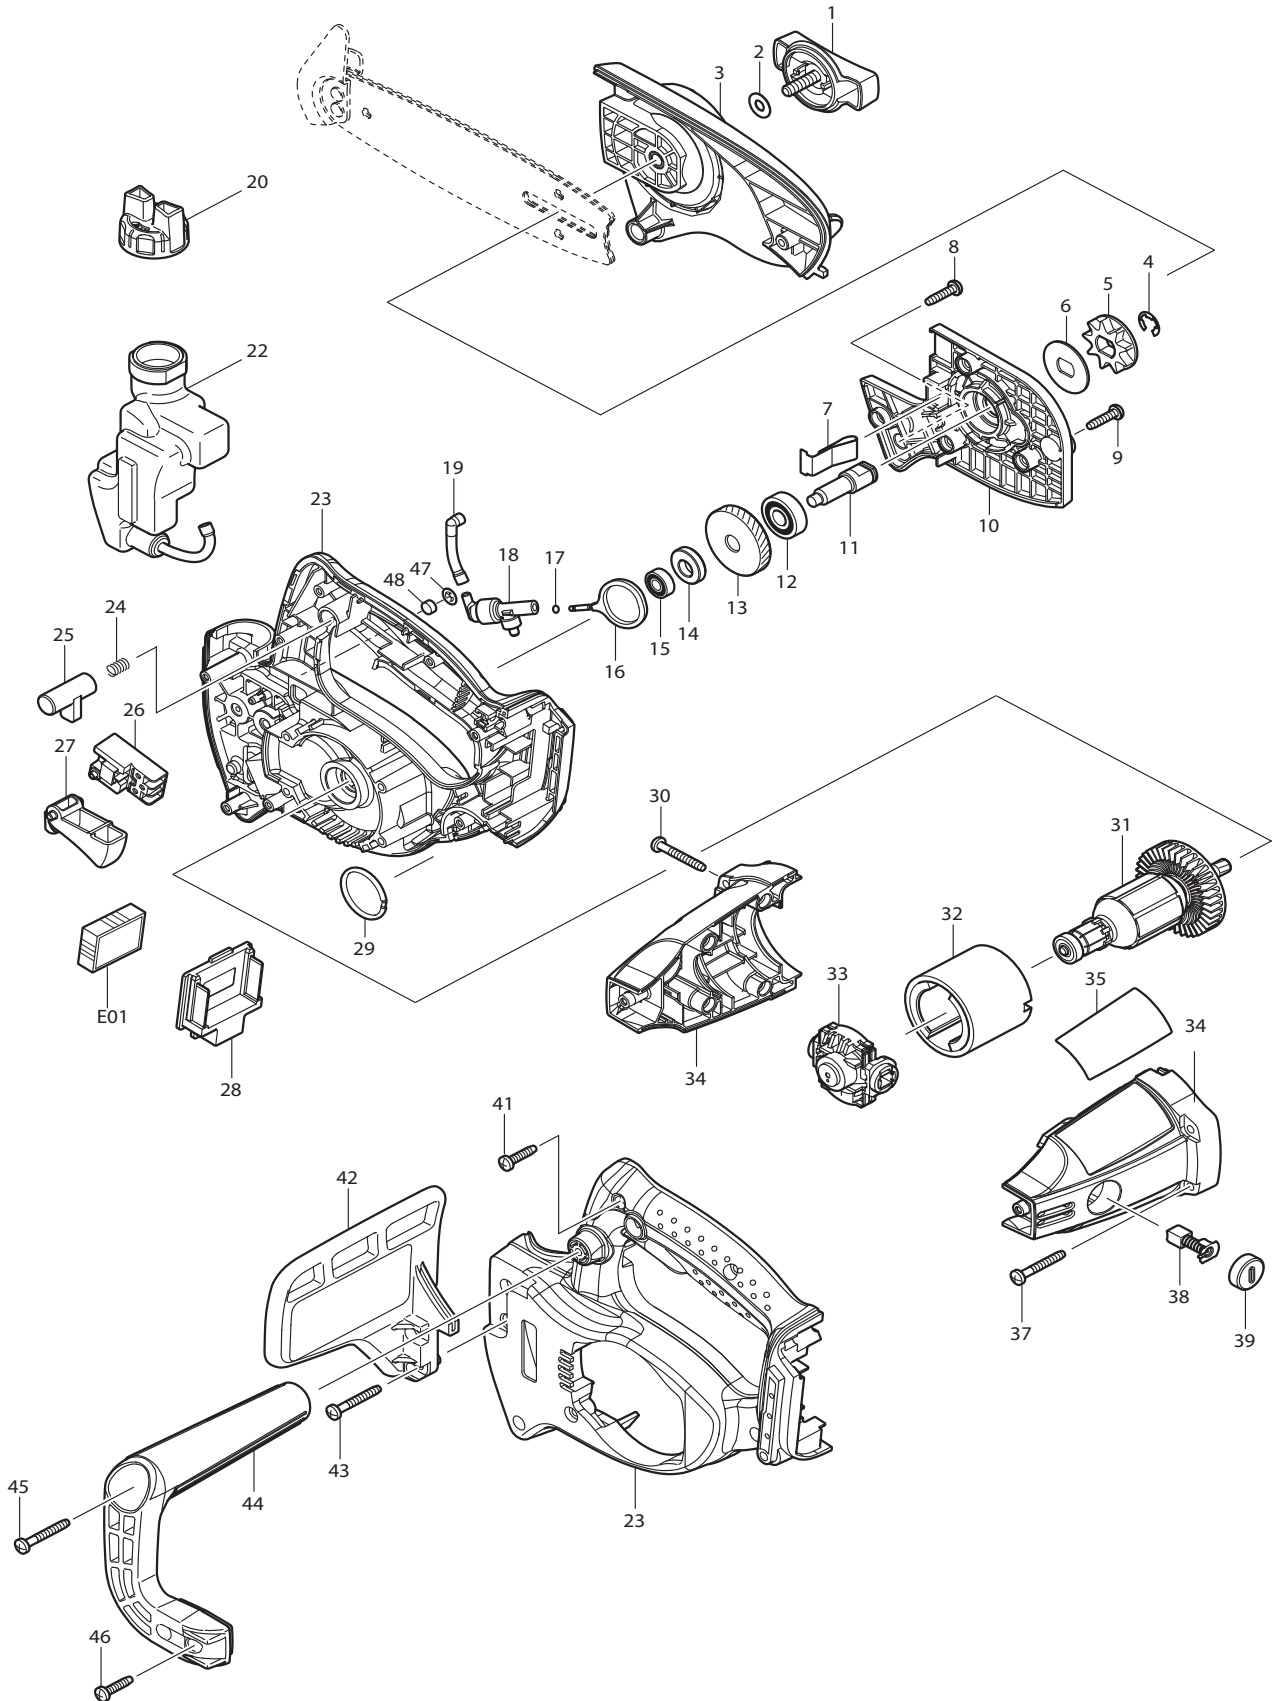

05 - 2014
DUC122Z
18V 4-1/2" CHAINSAW

Item No	Type	Ref	Part No.	Description	Qty	Unit
1			158472-4	KNOB 60 COMPLETE	1	PC.
		INC.	816905-2	INDICATION LABEL	1	PC.
2			267004-7	FLAT WASHER 6	1	PC.
3			158471-6	SPROCKET COVER COMPLETE	1	PC.
4			961014-3	STOP RING E-8	1	PC.
5			221527-9	SPROCKET 9	1	PC.
6			267732-4	LOCK WASHER 12	1	PC.
7			232238-1	LEAF SPRING	1	PC.
8			265995-6	TAPPING SCREW 4X18	1	PC.
9			265995-6	TAPPING SCREW 4X18	3	PC.
10			450213-7	BEARING HOUSING	1	PC.
11			323806-2	SPINDLE	1	PC.
12			211051-0	BALL BEARING 609LLB	1	PC.
13			226673-3	HELICAL GEAR 50	1	PC.
14			450436-7	CAM	1	PC.
15			210033-9	BALL BEARING 696ZZ	1	PC.
16			450435-9	CRANK	1	PC.
17			213993-4	O-RING 1.5	1	PC.
18			158571-2	OIL PUMP COMPLETE	1	PC.
19			421615-4	CONNECTOR	1	PC.
20			158810-0	TANK CAP COMPLETE	1	PC.
22			158634-4	OIL TANK COMPLETE	1	PC.
23			187237-7	HANDLE SET	1	SET
24			231470-4	COMPRESSION SPRING 6	1	PC.
25			416178-3	LOCK-OFF BUTTON	1	PC.
26			651956-6	SWITCH TG72BD	1	PC.
27			450212-9	SWITCH LEVER	1	PC.
28			644808-8	TERMINAL	1	PC.
29			257363-7	RING 30	1	PC.
30			265995-6	TAPPING SCREW 4X18	4	PC.
31			619225-1	ARMATURE	1	PC.
32			638138-7	YOKE UNIT	1	PC.
33			638608-6	ENDBELL COMPLETE	1	PC.
34			188468-1	MOTOR HOUSING SET	1	SET
35			815W45-1	NAME PLATE F/DUC122	1	PC.
37			266050-7	TAPPING SCREW 4X30	4	PC.
38			195018-5	CARBON BRUSH CB-430	1	SET
39			643954-4	BRUSH HOLDER CAP	2	PC.
41			265995-6	TAPPING SCREW 4X18	6	PC.
42			142755-2	FRONT HAND GUARD COMPLETE	1	PC.
		INC.	804K05-6	CAUTION LABEL	1	PC.
43			266050-7	TAPPING SCREW 4X30	2	PC.
44			450217-9	FRONT HANDLE	1	PC.
45			266050-7	TAPPING SCREW 4X30	1	PC.
46			265995-6	TAPPING SCREW 4X18	2	PC.
47			259041-5	PUSH NUT 8	1	PC.
48			443125-1	FILTER	1	PC.
C01			876404-6	CARTON F/DUC122Z	1	PC.
E01			620265-4	CONTROLLER	1	PC.