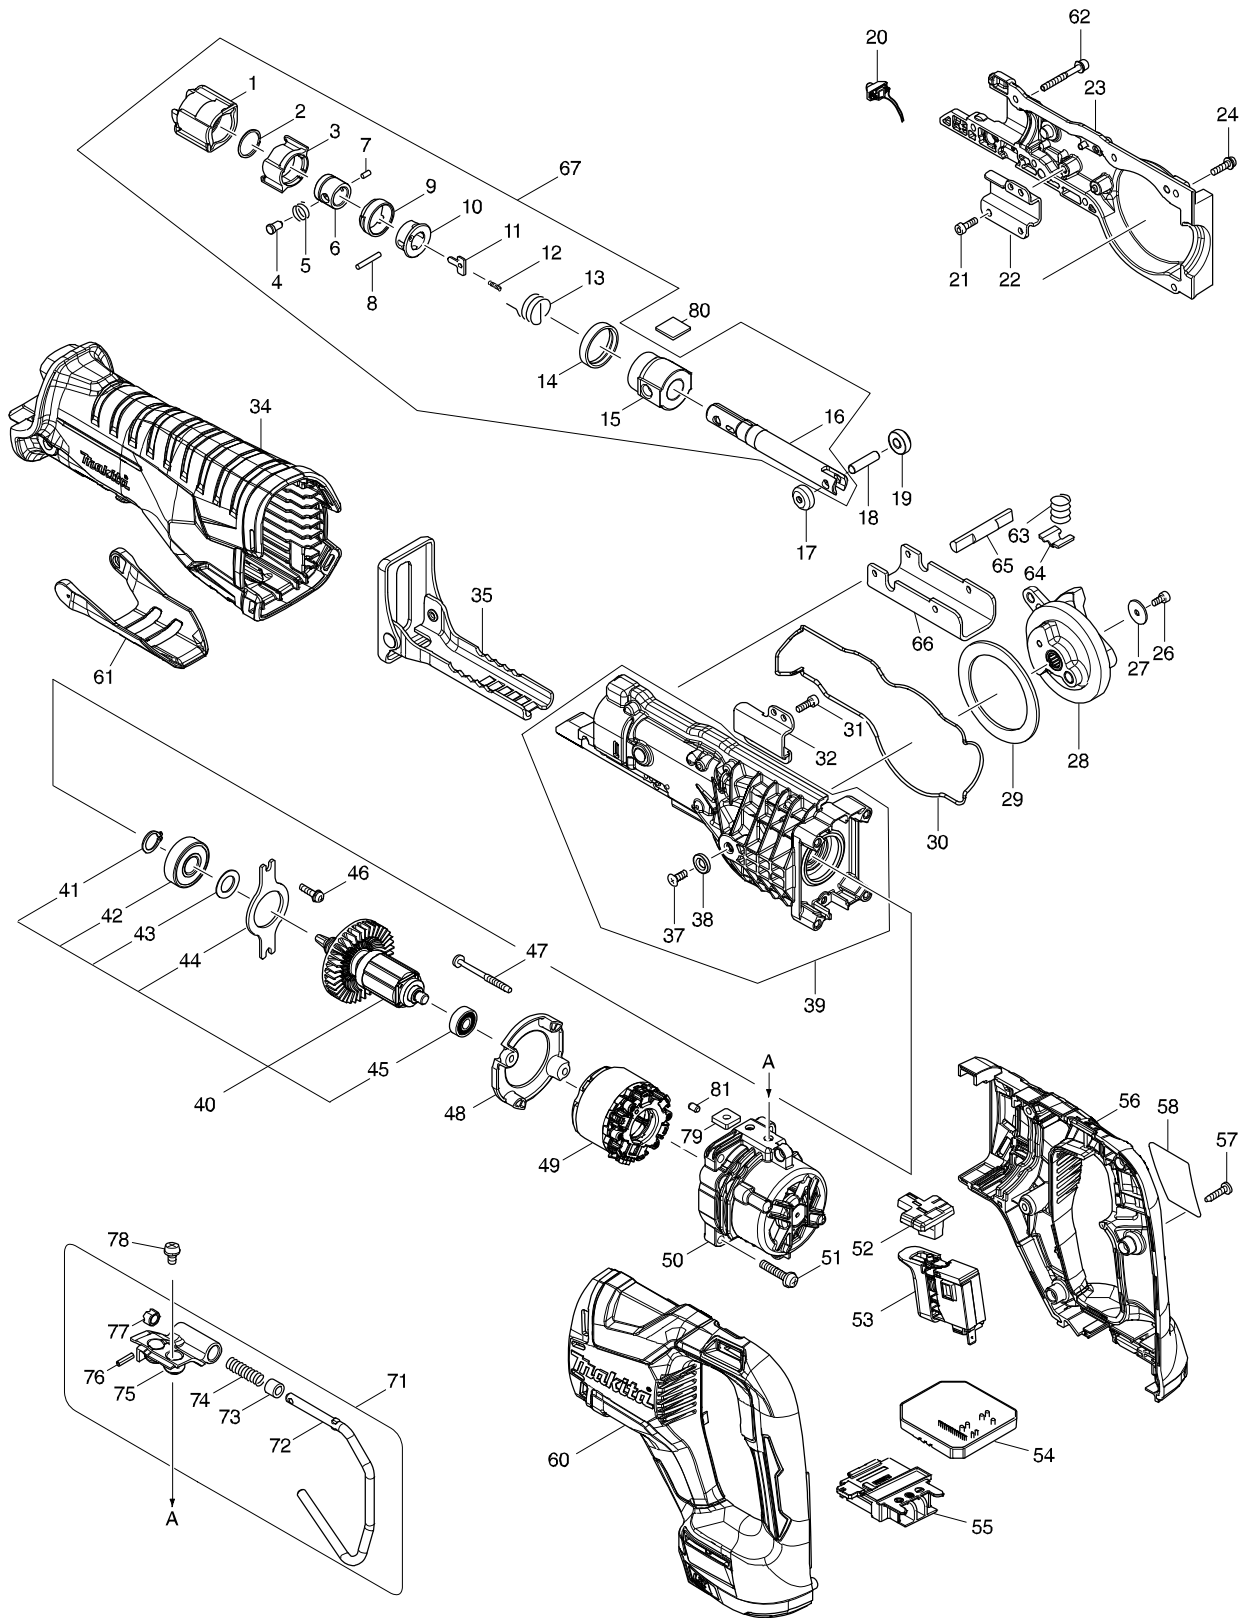

Model No. DJR187 CORDLESS RECIPRO SAW

Model : DJR187 CORDLESS RECIPRO SAW

Item	Sub	Parts No.	Parts Description	Qty
1		424763-8	PROTECTOR	1
2		257952-8	RETAINING RING (EXT) 18	1
3		310662-9	DRIVING SLEEVE	1
4		256569-4	SHOULDER PIN 5	1
5		234381-2	COMPRESSION SPRING 6	1
6		331720-8	GUIDE SLEEVE	1
7		268094-3	PIN 3	1
8		256158-5	PIN 3	1
9		417791-0	DRIVING SLEEVE GUIDE	1
10		418311-3	SLEEVE	1
11		345214-7	PUSH PLATE	1
12		233025-1	COMPRESSION SPRING 2	1
13		231687-9	TORSION SPRING 17	1
14		424762-0	RUBBER RING	1
15		143365-8	SLIDER GUIDE COMPLETE	1
15	C10	213151-2	OIL SEAL 14	1
15	C20	213174-0	X RING 14	1
16		161376-1	SLIDER	1
17		310663-7	ROLLER	1
18		268341-2	PIN 6	1
19		310663-7	ROLLER	1
20		620434-7	LED CIRCUIT	1
21		922117-8	HEX. SOCKET HEAD BOLT M4X12	2
22		346936-2	ROD GUIDE R	1
23		143362-4	GEAR HOUSING R COMPLETE	1
24		911128-8	PAN HEAD SCREW M4X16	5
26		922107-1	HEX. SOCKET HEAD BOLT M4X8	1
27		267491-0	FLAT WASHER 4	1
28		143359-3	GEAR COMPLETE	1
29		267490-2	FLAT WASHER 54	1
30		424764-6	SEAL RING	1
31		922117-8	HEX. SOCKET HEAD BOLT M4X12	2
32		346935-4	ROD GUIDE L	1
34		424765-4	INSULATION COVER	1
35		161374-5	SHOE	1
37		912112-6	COUNTERSUNK HEAD SCREW M4X10	1
38		253825-3	FLAT WASHER 6	1
39		123509-6	GEAR HOUSING L ASSEMBLY INC. 37,38	1
40		519391-3	ROTOR ASS'Y INC. 41-45	1
040-1		519418-9	ROTOR ASS'Y INC. 41-45	1
41		961052-5	RETAINING RING S-12	1
42		210118-1	BALL BEARING 6201DDW	1
43		253744-3	FLAT WASHER 12	1