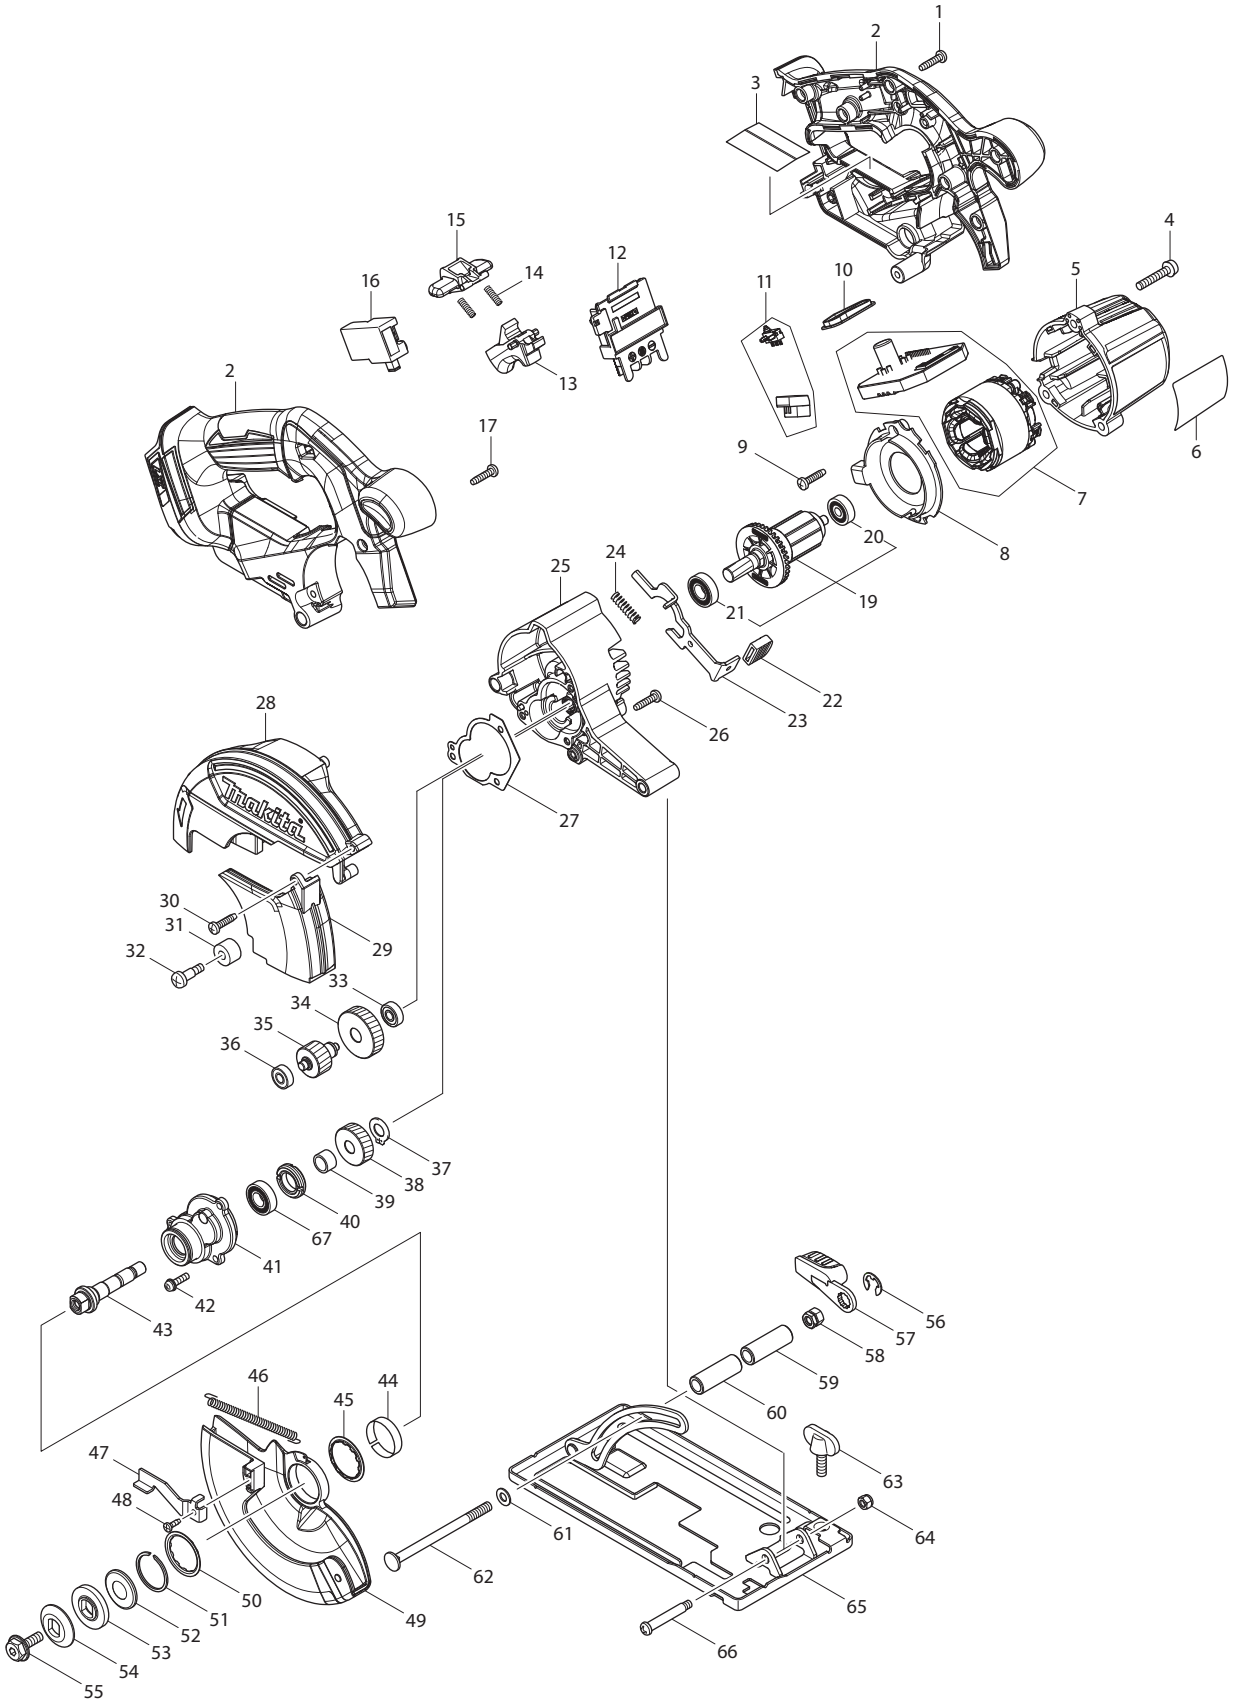

18V BL 5-7/8" METAL CUTTING SAW

Item No.	Type	Sub	Part No.	Description	Qty	Unit
1			265995-6	TAPPING SCREW 4X18	8	PC.
2			183B24-4	HANDLE SET	1	SET
		INC.	263005-3	RUBBER PIN 6	2	PC.
3			806P36-1	CAUTION LABEL	1	PC.
4			911253-5	PAN HEAD SCREW M5X30	3	PC.
5			455900-3	MOTOR HOUSING	1	PC.
6			850X99-7	NAME PLATE F/DCS551	1	PC.
7			632E36-7	STATOR UNIT	1	PC.
8			455897-6	BAFFLE PLATE	1	PC.
9			265995-6	TAPPING SCREW 4X18	2	PC.
10			142948-1	INDICATION PLATE COMPLETE	1	PC.
11			632E44-8	SWITCH UNIT	1	PC.
12			643899-6	TERMINAL	1	PC.
13			455480-9	SWITCH LEVER	1	PC.
14			231469-9	COMPRESSION SPRING 4	2	PC.
15			419664-3	LOCK OFF LEVER	1	PC.
16			650734-1	SWITCH TG73BDS-2	1	PC.
17			265995-6	TAPPING SCREW 4X18	2	PC.
19			519365-4	ROTOR ASS'Y	1	PC.
		INC.		Item No. 20,21		
20			210022-4	BALL BEARING 626DDW	1	PC.
21			210069-8	BALL BEARING 6900DDW	1	PC.
22			286275-7	CAP	1	PC.
23			346885-3	SHAFT LOCK	1	PC.
24			233117-6	COMPRESSION SPRING 6	1	PC.
25			143229-6	GEAR HOUSING COMPLETE	1	PC.
		INC.	213961-7	O RING 22	1	PC.
26			265995-6	TAPPING SCREW 4X18	2	PC.
27			424715-9	GASKET	1	PC.
28			455899-2	BLADE CASE	1	PC.
29			455898-4	BLADE COVER	1	PC.
30			265995-6	TAPPING SCREW 4X18	1	PC.
31			262511-5	RUBBER SLEEVE 6	1	PC.
32			265115-2	+ PAN HEAD SCREW M5	1	PC.
33			210065-6	BALL BEARING 625ZZ	1	PC.
34			227809-7	HERICAL GEAR 30	1	PC.
35			227807-1	HERICAL GEAR 17	1	PC.
36			210033-9	BALL BEARING 696ZZ	1	PC.
37			961005-4	RETAINING RING S-9	1	PC.
38			227808-9	HERICAL GEAR 24	1	PC.
39			257728-3	SLEEVE 10	1	PC.
40			285847-5	BEARING RETAINER 14-23	1	PC.
41			143228-8	BEARING BOX COMPLETE	1	PC.
		INC.	263002-9	RUBBER PIN 4	1	PC.
42			911128-8	PAN HEAD SCREW M4X16	3	PC.
43			326540-3	SPINDLE	1	PC.
44			345470-9	THICKNESS RING	1	PC.
45			345739-1	SPACER	1	PC.
46			231792-2	TENSION SPRING 3	1	PC.
47			272285-0	LEVER 48	1	PC.
48			266007-8	TAPPING SCREW BIND PT 3X10	1	PC.
49			143155-9	SAFETY COVER COMPLATE	1	PC.
50			345739-1	SPACER	1	PC.
51			257938-2	RETAINING RING(EXT) WR-26	1	PC.
52			267802-9	CUP WASHER 13	1	PC.
53			224408-6	INNER FLANGE 30	1	PC.
54			224404-4	OUTER FLANGE 30	1	PC.