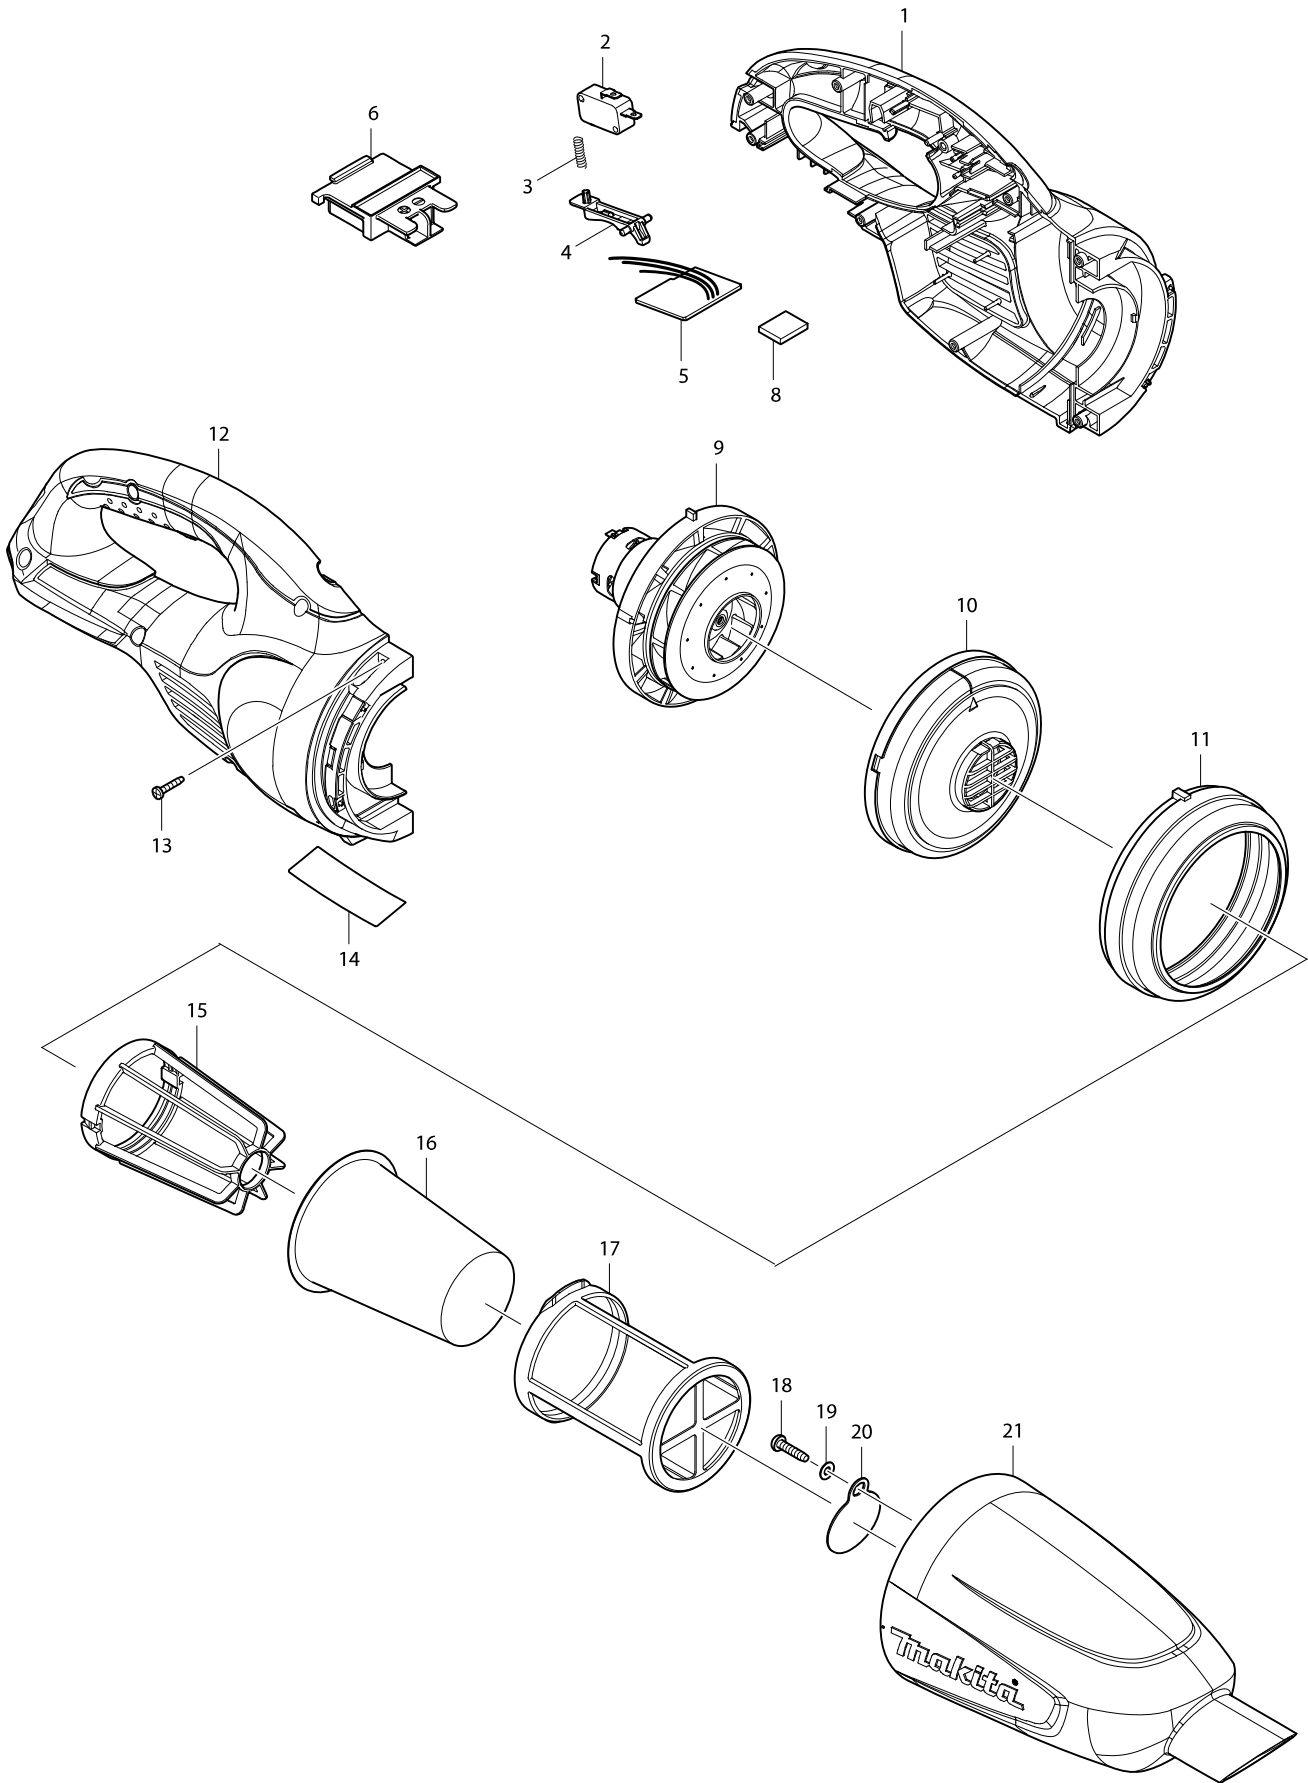

Model No. DCL140 CORDLESS CLEANER

Model No. DCL140 CORDLESS CLEANER

Item	Parts No.	Description	I/C	Qty	N/O	Sales	Purch.	Note
001	187464-6	HOUSING SET		1				
C10	424209-4	SPONGE SHEET 50-50		2				
D10		INC. 12						
002	651891-8	SWITCH V-15-3A6		1				
003	231473-8	COMPRESSION SPRING 4		1				
004	451227-9	SWITCH LEVER		1				
005	638936-9	CONTROLLER UNIT		1				
006	643850-6	TERMINAL		1				
008	424248-4	SPONGE SHEET 15-25		1				
009	125865-0	MOTOR ASS'Y		1				
C10	452455-9	BASE		1				
C20	265199-0	+ PAN HEAD SCREW M3X8		2				
C30	240102-2	FAN 82		1				
010	416030-5	FAN COVER		1				
011	424320-2	RUBBER RING		1				
012	187464-6	HOUSING SET		1				
C10	424209-4	SPONGE SHEET 50-50		2				
D10		INC. 1						
013	266429-2	TAPPING SCREW 3X16		7				
014	815F39-4	DCL140 NAME PLATE		1				
015	410237-5	STAY		1				
016	443060-3	FILTER		1				
017	451208-3	PRE-FILTER		1				
018	265995-6	TAPPING SCREW 4X18		1				
019	941051-3	FLAT WASHER 4		1				
020	424208-6	VALVE		1				
021	451235-0	CAPSULE		1				
022	424308-2	SPONGE SHEET 50-36		1				
A01	122859-6	NOZZLE ASS'Y		1	*			
C10	451410-8	ROLLER		4	*			
C20	268208-4	PIN 3		4	*			
C30	424096-1	WIPER		1	*			
A01-1	123488-8	NOZZLE ASSEMBLY	<	1				
C10	451410-8	ROLLER		4				
C20	268208-4	PIN 3		4				
C30	424096-1	WIPER		1				
A02	451243-1	SASH NOZZLE		1				
A03	451244-9	PIPE		1				
A04	451245-7	SASH NOZZLE HOLDER		1				