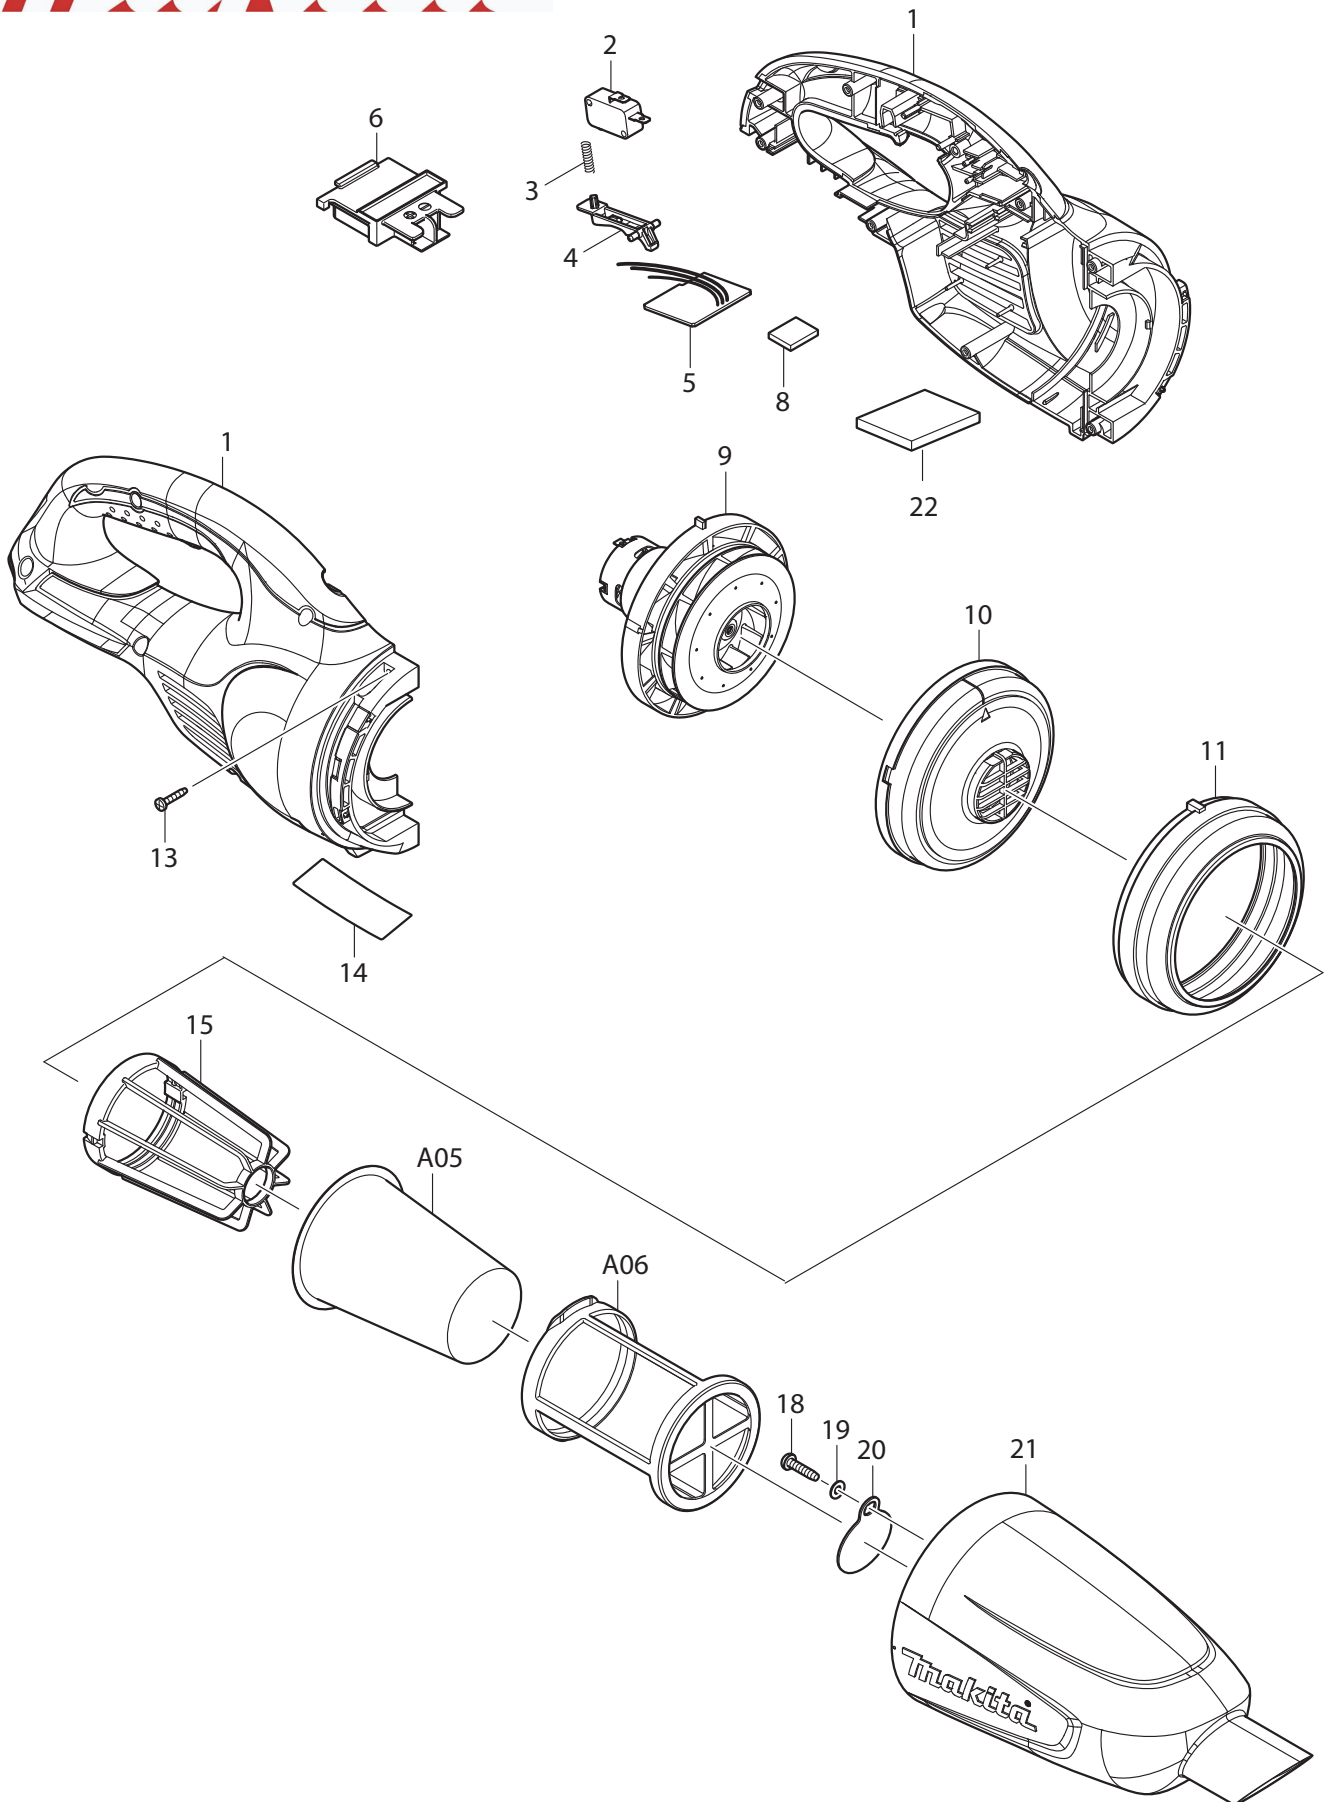

04 - 2014
DCL180F, DCL180Z
18V VACUUM CLEANER

Item No	Type	Ref	Ref Pa	Part No	Description	Qty	Unit
1				187837-3	HOUSING SET	1	SET
		INC.		424209-4	SPONGE SHEET 50-50	2	PC.
		INC.		802X57-9	CAUTION LABEL	1	PC.
2				651891-8	SWITCH V-15-3A6	1	PC.
3				231473-8	COMPRESSION SPRING 4	1	PC.
4				451227-9	SWITCH LEVER	1	PC.
5				638936-9	CONTROLLER UNIT	1	PC.
6				643860-3	TERMINAL	1	PC.
8				424248-4	SPONGE SHEET 15-25	1	PC.
9				125867-6	MOTOR ASS'Y	1	PC.
		INC.		452455-9	BASE	1	PC.
		INC.		265199-0	+ PAN HEAD SCREW M3X8	2	PC.
		INC.		240102-2	FAN 82	1	PC.
10				416030-5	FAN COVER	1	PC.
11				424320-2	RUBBER RING	1	PC.
13				266429-2	TAPPING SCREW 3X16	7	PC.
14				815F73-4	NAME PLATE F/DCL180	1	PC.
15				410237-5	STAY	1	PC.
18				265995-6	TAPPING SCREW 4X18	1	PC.
19				941051-3	FLAT WASHER 4	1	PC.
20				424208-6	VALVE	1	PC.
21				451235-0	CAPSULE	1	PC.
22				424308-2	SPONGE SHEET 50-36	1	PC.
D01				654069-2	RECEPTACLE	1	PC.
D02				654208-4	RECEPTACLE	1	PC.

ACCESSORIES

- See Catalogue or visit www.makita.ca for more accessories -

A01				122859-6	NOZZLE ASS'Y	1	PC.
		INC.		451410-8	ROLLER	4	PC.
		INC.		268208-4	PIN 3	4	PC.
		INC.		424096-1	WIPER	1	PC.
A02				451243-1	SASH NOZZLE, blue	1	PC.
A03				451244-9	PIPE, blue	1	PC.
A04				451245-7	SASH NOZZLE HOLDER, blue	1	PC.
A05				443060-3	FILTER	1	PC.
A06				451208-3	PRE-FILTER	1	PC.
A07				122291-4	NOZZLE ASS'Y, ivory	1	PC.
A08				191496-7	FLEXIBLE HOSE, ivory	1	PC.
A09				191724-0	SHELF BRUSH, ivory	1	PC.
A10				-----	18V LI-ION BATTERY		
A11				-----	BATTERY CHARGER		
A12				-----	LI-ION BATTERY ACCESSORIES		
A13				A-37471	ROUND BRUSH SET, ivory	1	PC.