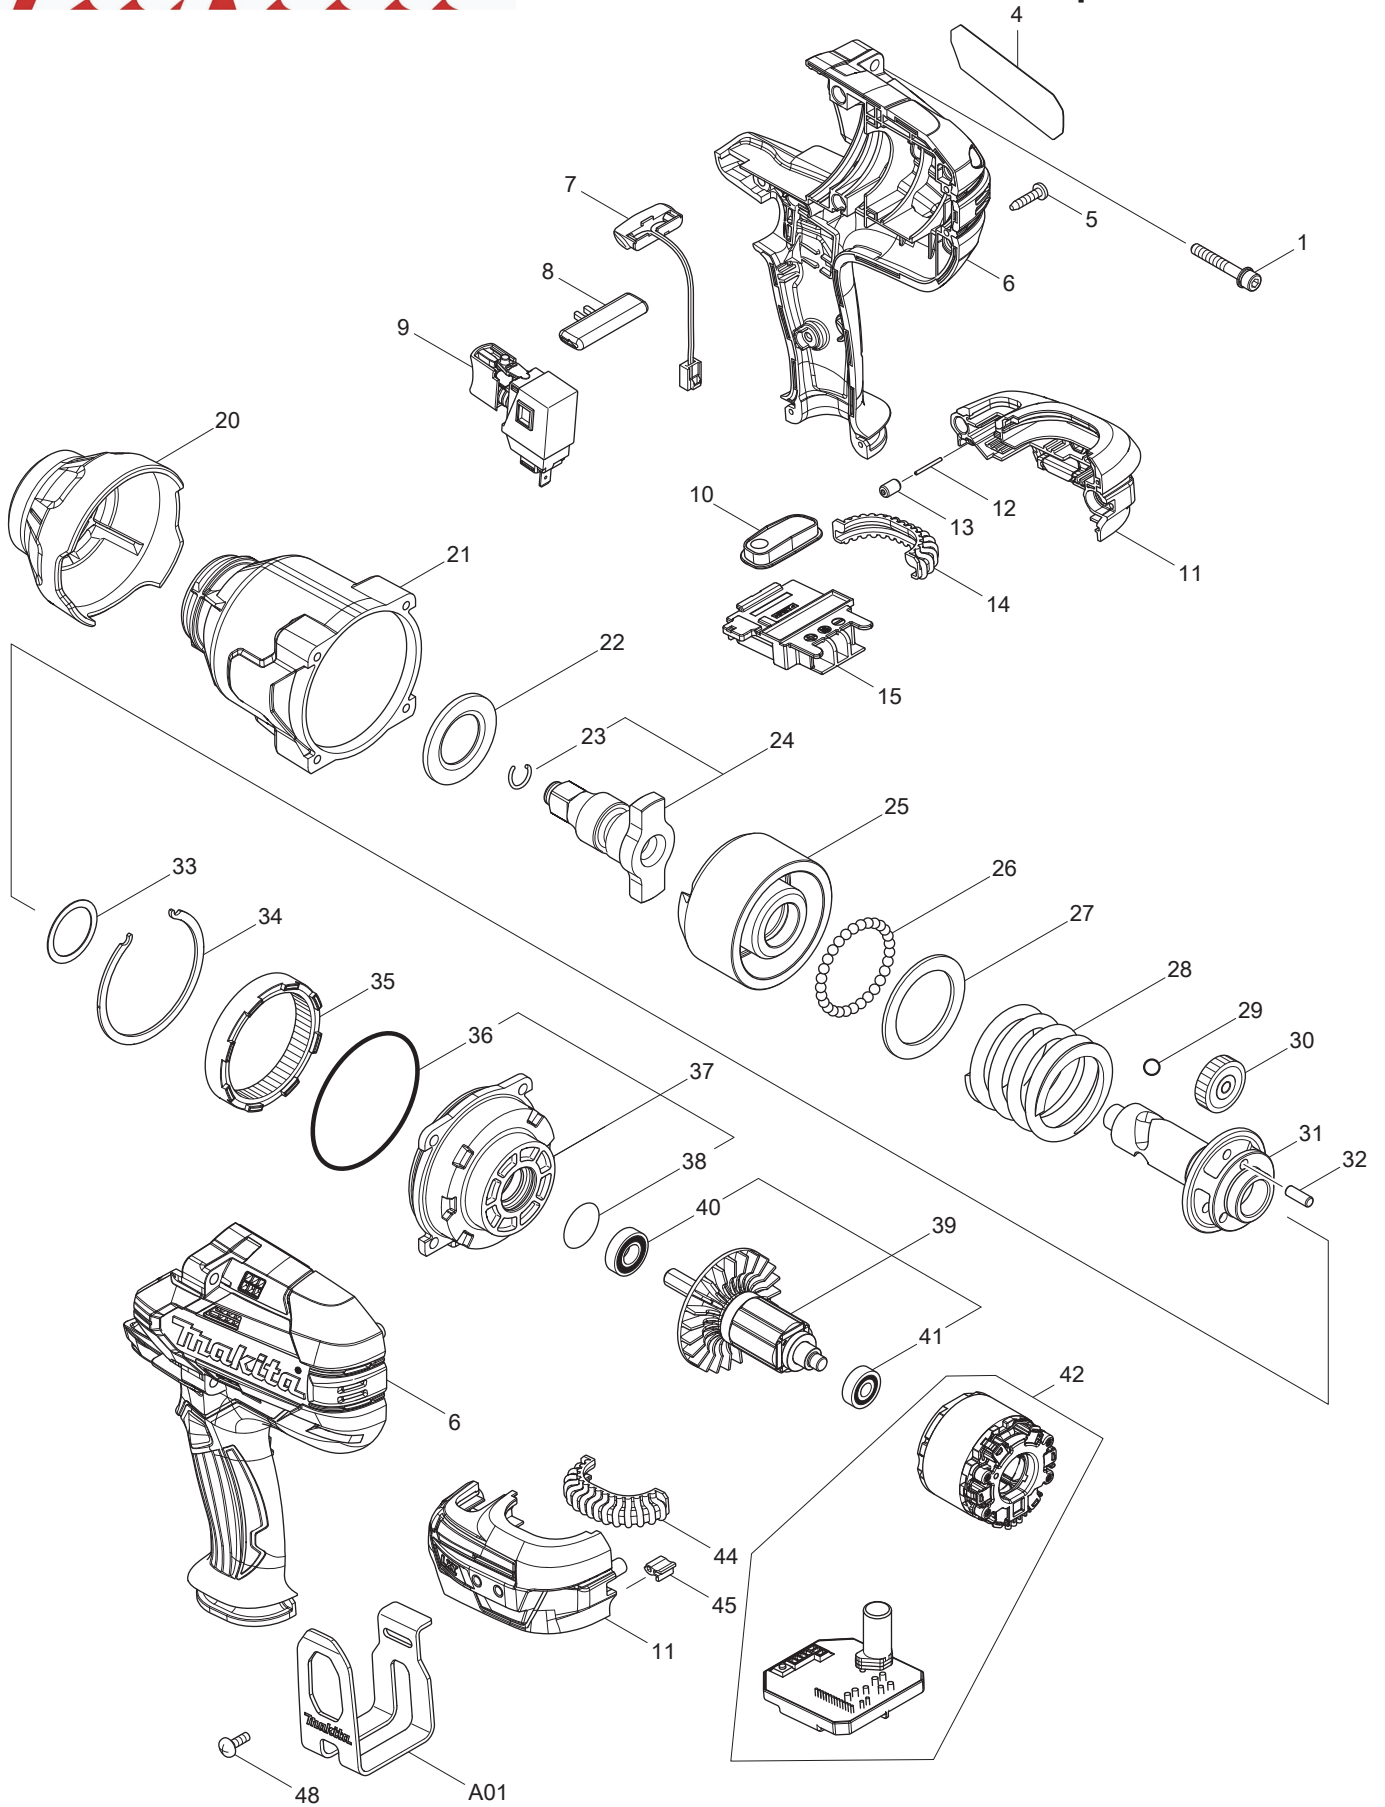

10 - 2015  
DTW1002Z

### 18V Brushless 1/2" Impact Wrench

Item No.	Type	Sub	Part No.	Description	Qty	Unit
1			251476-6	H.S.H.BOLT M5X35 WITH WR	4	PC.
4			851K57-8	NAME PLATE F/DTW1002	1	PC.
5			266326-2	TAPPING SCREW 4X18	9	PC.
6			183C08-8	HOUSING SET	1	SET
7			620351-1	LED CIRCUIT	1	PC.
8			456268-0	F/R CHANGE LEVER	1	PC.
9			143416-7	SWITCH COMPLETE	1	PC.
10			143417-5	SWITCH PLATE COMPLETE	1	PC.
11			183C12-7	BATTERY HOUSING SET	1	SET
		INC.	263005-3	RUBBER PIN 6	2	PC.
12			268284-8	PIN 1.5	1	PC.
13			263036-2	RUBBER PIN 5	1	PC.
14			424773-5	CUSHION RUBBER	1	PC.
15			643899-6	TERMINAL	1	PC.
20			424775-1	BUMPER	1	PC.
21			143411-7	HAMMER CASE COMPLETE	1	PC.
22			346948-5	WASHER 25	1	PC.
23			232323-0	RING SPRING 10	1	PC.
24			135717-7	ANVIL W ASS'Y	1	PC.
		INC.		Item No. 23		
25			326613-2	HAMMER	1	PC.
26			216002-8	STEEL BALL 4.8	29	PC.
27			267493-6	FLAT WASHER 38	1	PC.
28			234383-8	COMPRESSION SPRING 38	1	PC.
29			216009-4	STEEL BALL 7.1	2	PC.
30			227391-6	SPUR GEAR 24	3	PC.
31			326611-6	SPINDLE	1	PC.
32			268079-9	PIN 5	3	PC.
33			267494-4	FLAT WASHER 25	1	PC.
34			346947-7	RETAINER	1	PC.
35			227392-4	INTERNAL SPUR GEAR 54	1	PC.
36			213720-9	O RING 67	1	PC.
37			135718-5	INTERNAL GEAR CASE ASS'Y	1	PC.
		INC.		Item No. 36,38		
38			213961-7	O RING 22	1	PC.
39			519384-0	ROTOR ASS'Y	1	PC.
		INC.		Item No. 40,41		
40			210069-8	BALL BEARING 6900DDW	1	PC.
41			211022-7	BALL BEARING 607ZZ	1	PC.
42			629170-2	STATOR COMPLETE	1	PC.
44			424773-5	CUSHION RUBBER	1	PC.
45			424517-3	CUSHION	1	PC.
48			251314-2	+ SCREW M4X12 F/ HOOK (Item No. A01)	2	PC.
C01			878653-1	CARTON F/DTW1002Z	1	PC.
<b>ACCESSORIES</b>				<b>- Visit <a href="http://www.makita.ca">www.makita.ca</a> for more accessories information -</b>		
A01			346949-3	HOOK	1	PC.
A02			-----	<a href="#">BATTERY CHARGER</a>		
A03			-----	<a href="#">18V LI-ION BATTERY</a>		
A04			-----	<a href="#">LI-ION BATTERY ACCESSORIES</a>		
A05			-----	<a href="#">1/2" IMPACT WRENCH ACCESSORIES</a>		