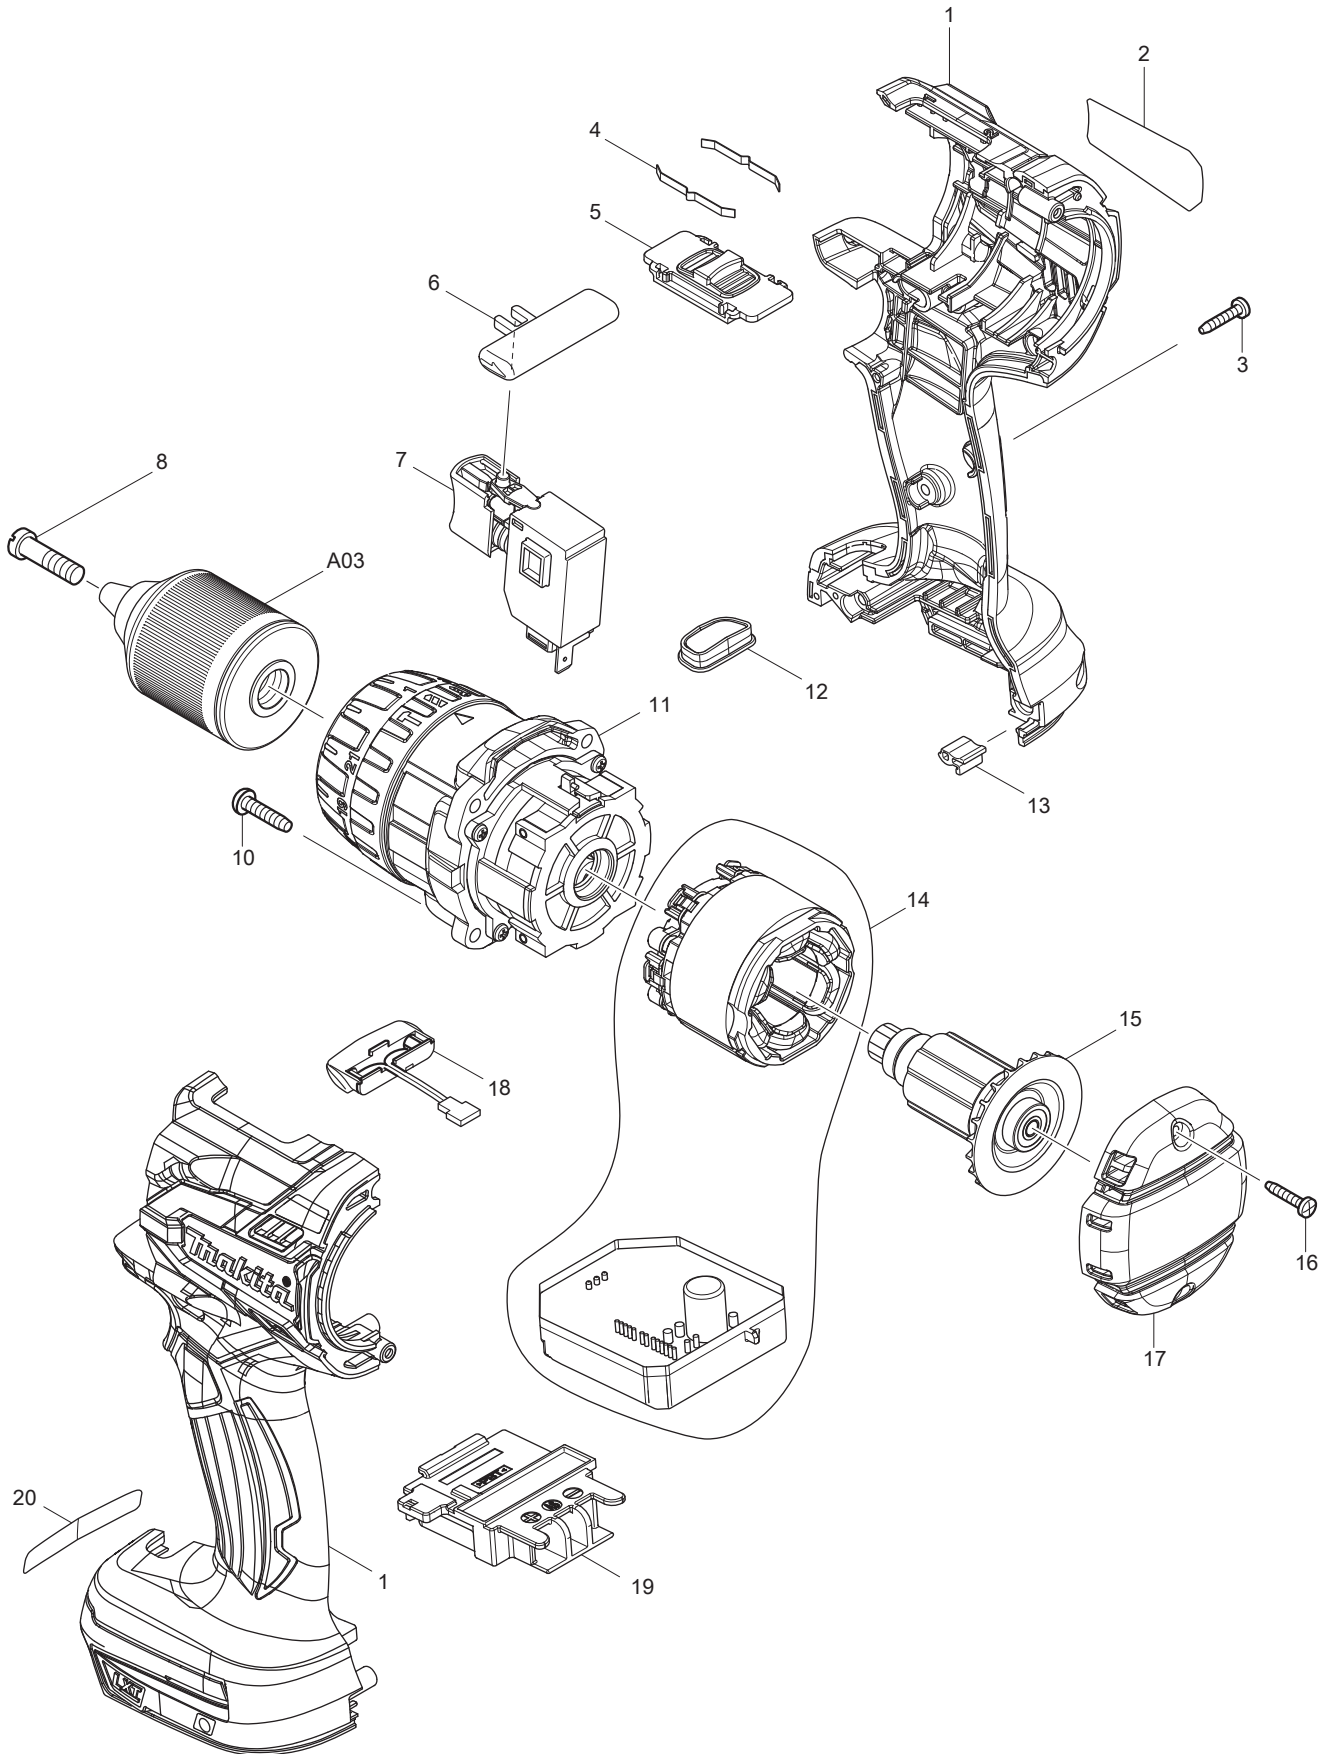

03 - 2014
DHP481RME, DHP481Z
18V BRUSHLESS HAMMER DRIVER DRILL

Item No	Type	Part No	Description	Qty	Unit
1		187921-4	HOUSING SET	1	SET
	INC.	263005-3	RUBBER PIN 6	2	PC.
2		815S71-6	NAME PLATE F/DHP481	1	PC.
3		266130-9	TAPPING SCREW BIND PT 3X16	7	PC.
4		232220-0	LEAF SPRING	2	PC.
5		126411-2	SPEED CHANGE LEVER ASSEMBLY	1	PC.
	INC.	233438-6	COMPRESSION SPRING 4	2	PC.
6		419250-0	F/R CHANGE LEVER	1	PC.
7		650710-5	SWITCH C3JW-4B	1	PC.
8		251468-5	- FLAT HEAD SCREW M6X22	1	PC.
10		265995-6	TAPPING SCREW 4X18	4	PC.
11		126410-4	GEAR ASSEMBLY	1	PC.
12		142263-3	INDICATOR PANEL COMPLETE	1	PC.
13		424517-3	CUSHION	1	PC.
14		629116-8	STATOR COMPLETE	1	PC.
15		619336-2	ROTOR	1	PC.
16		266130-9	TAPPING SCREW BIND PT 3X16	2	PC.
17		455011-4	REAR COVER	1	PC.
18		620283-2	LED CIRCUIT	1	PC.
19		643899-6	TERMINAL	1	PC.
20		804A84-4	CAUTION LABEL	1	PC.
100		251314-2	(+) SCREW M4X12 F/HOOK, BIT HOLDER	2	PC.
<u>ACCESSORIES</u>		- See Catalogue or visit www.makita.ca for more accessories -			
A01		122576-8	STOPPER POLE ASS'Y	1	PC.
A02		126413-8	GRIP ASSEMBLY	1	PC.
	INC.	142652-2	POLE COMPLETE	1	PC.
	INC.	142653-0	ARM R COMPLETE	1	PC.
	INC.	265785-7	THUMB SCREW M5X10	1	PC.
	INC.	266886-4	HEX. BOLT M8X65	1	PC.
	INC.	319129-4	ARM L	1	PC.
	INC.	931202-6	HEX. NUT M5	1	PC.
	INC.	962055-2	RETAINING RING (INT) R-15	1	PC.
A03		766015-4	1/2" KEYLESS DRILL CHUCK	1	PC.
A04		346449-3	HOOK	1	PC.
A05		452947-8	BIT HOLDER	1	PC.
A06		784637-8	(+/-) BIT 2-45	2	PC.
		-----	DRIVER BITS		
A07		821524-1	PLASTIC CARRYING CASE	1	PC.
	INC.	162302-3	LATCH	2	PC.
	INC.	325809-2	SHAFT	1	PC.
	INC.	451749-9	HANDLE	1	PC.
	INC.	453473-0	PLASTIC CASE LID	1	PC.
A08		-----	BATTERY CHARGER		
A09		-----	18V LI-ION BATTERY		
A10		-----	LI-ION BATTERY ACCESSORIES		