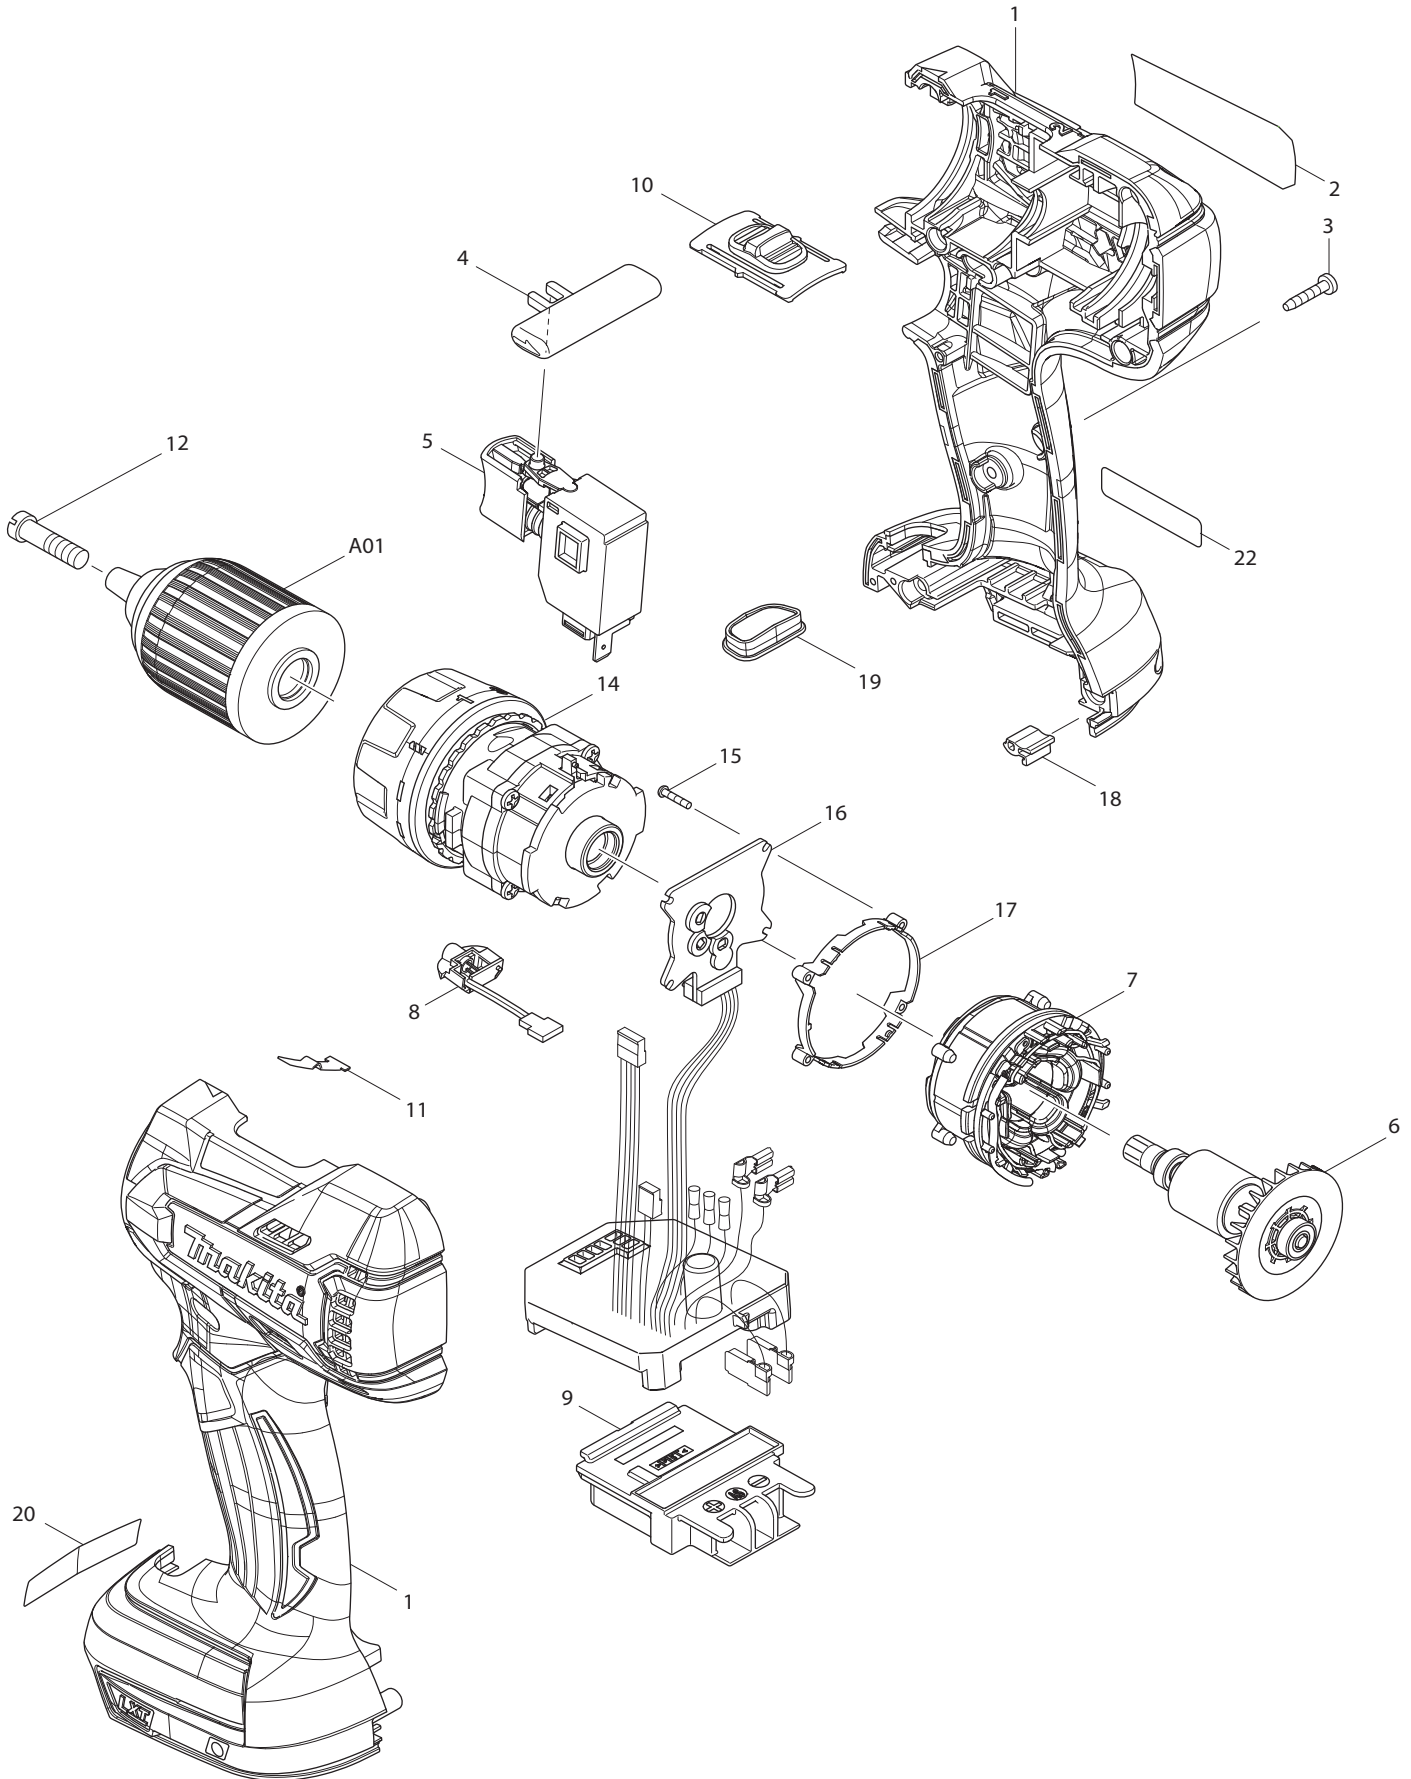

07 - 2013
DDF480RFE, DDF480RME, DDF480Z
18V BL DRIVER DRILL

Item No	Type	Part No	Description	Qty	Unit
1		187714-9	HOUSING SET	1	SET
	INC.	263005-3	RUBBER PIN 6	4	PC.
2		814X02-2	NAME PLATE F/DDF480	1	PC.
3		266429-2	TAPPING SCREW 3X16	9	PC.
4		419250-0	F/R CHANGE LEVER	1	PC.
5		650710-5	SWITCH C3JW-4B	1	PC.
6		619331-2	ROTOR	1	PC.
7		629999-6	STATOR	1	PC.
8		620244-2	LED CIRCUIT	1	PC.
9		643860-3	TERMINAL	1	PC.
10		126180-5	SPEED CHANGE LEVER ASSEMBLY	1	PC.
11		232182-2	LEAF SPRING	1	PC.
12		251468-5	- FLAT HEAD SCREW M6X22	1	PC.
14		126354-8	GEAR ASSEMBLY	1	PC.
15		266786-8	+ PAN HEAD TAPPING SCREW 2X10	4	PC.
16		620245-0	CONTROLLER	1	PC.
17		687464-1	SUPPORT	1	PC.
18		424517-3	CUSHION	1	PC.
19		142263-3	INDICATOR PANEL COMPLETE	1	PC.
20		802A04-2	CAUTION LABEL (SP)	1	PC.
22		802A05-0	CAUTION LABEL (FR)	1	PC.
100		251314-2	+ SCREW M4X12	1	PC.
101		875138-8	CARTON F/DDF480Z	1	PC.

ACCESSORIES

- See Catalogue or visit www.makita.ca for more accessories -

A01		766008-1	KEYLESS DRILL CHUCK 13	1	PC.
A02		346449-3	HOOK	1	PC.
A03		784637-8	+ - BIT 2-45	1	PC.
A04		-----	BATTERY CHARGER		
		DC18RC	DC18RC FAST CHARGER	1	PC.
A05		-----	18V LI-ION BATTERY		
		196401-9	18V LI-ION BATTERY BL1840	2	PC.
A06		-----	LI-ION BATTERY ACCESSORIES		
		450128-8	BATTERY COVER	1	PC.
A07		821532-2	PLASTIC CASE COMPLETE	1	PC.
		158597-4	PLASTIC CASE COMPLETE	1	PC.
	INC.	324679-6	SHAFT	1	PC.
	INC.	417724-5	LATCH	2	PC.
	INC.	419216-0	HANDLE	1	PC.