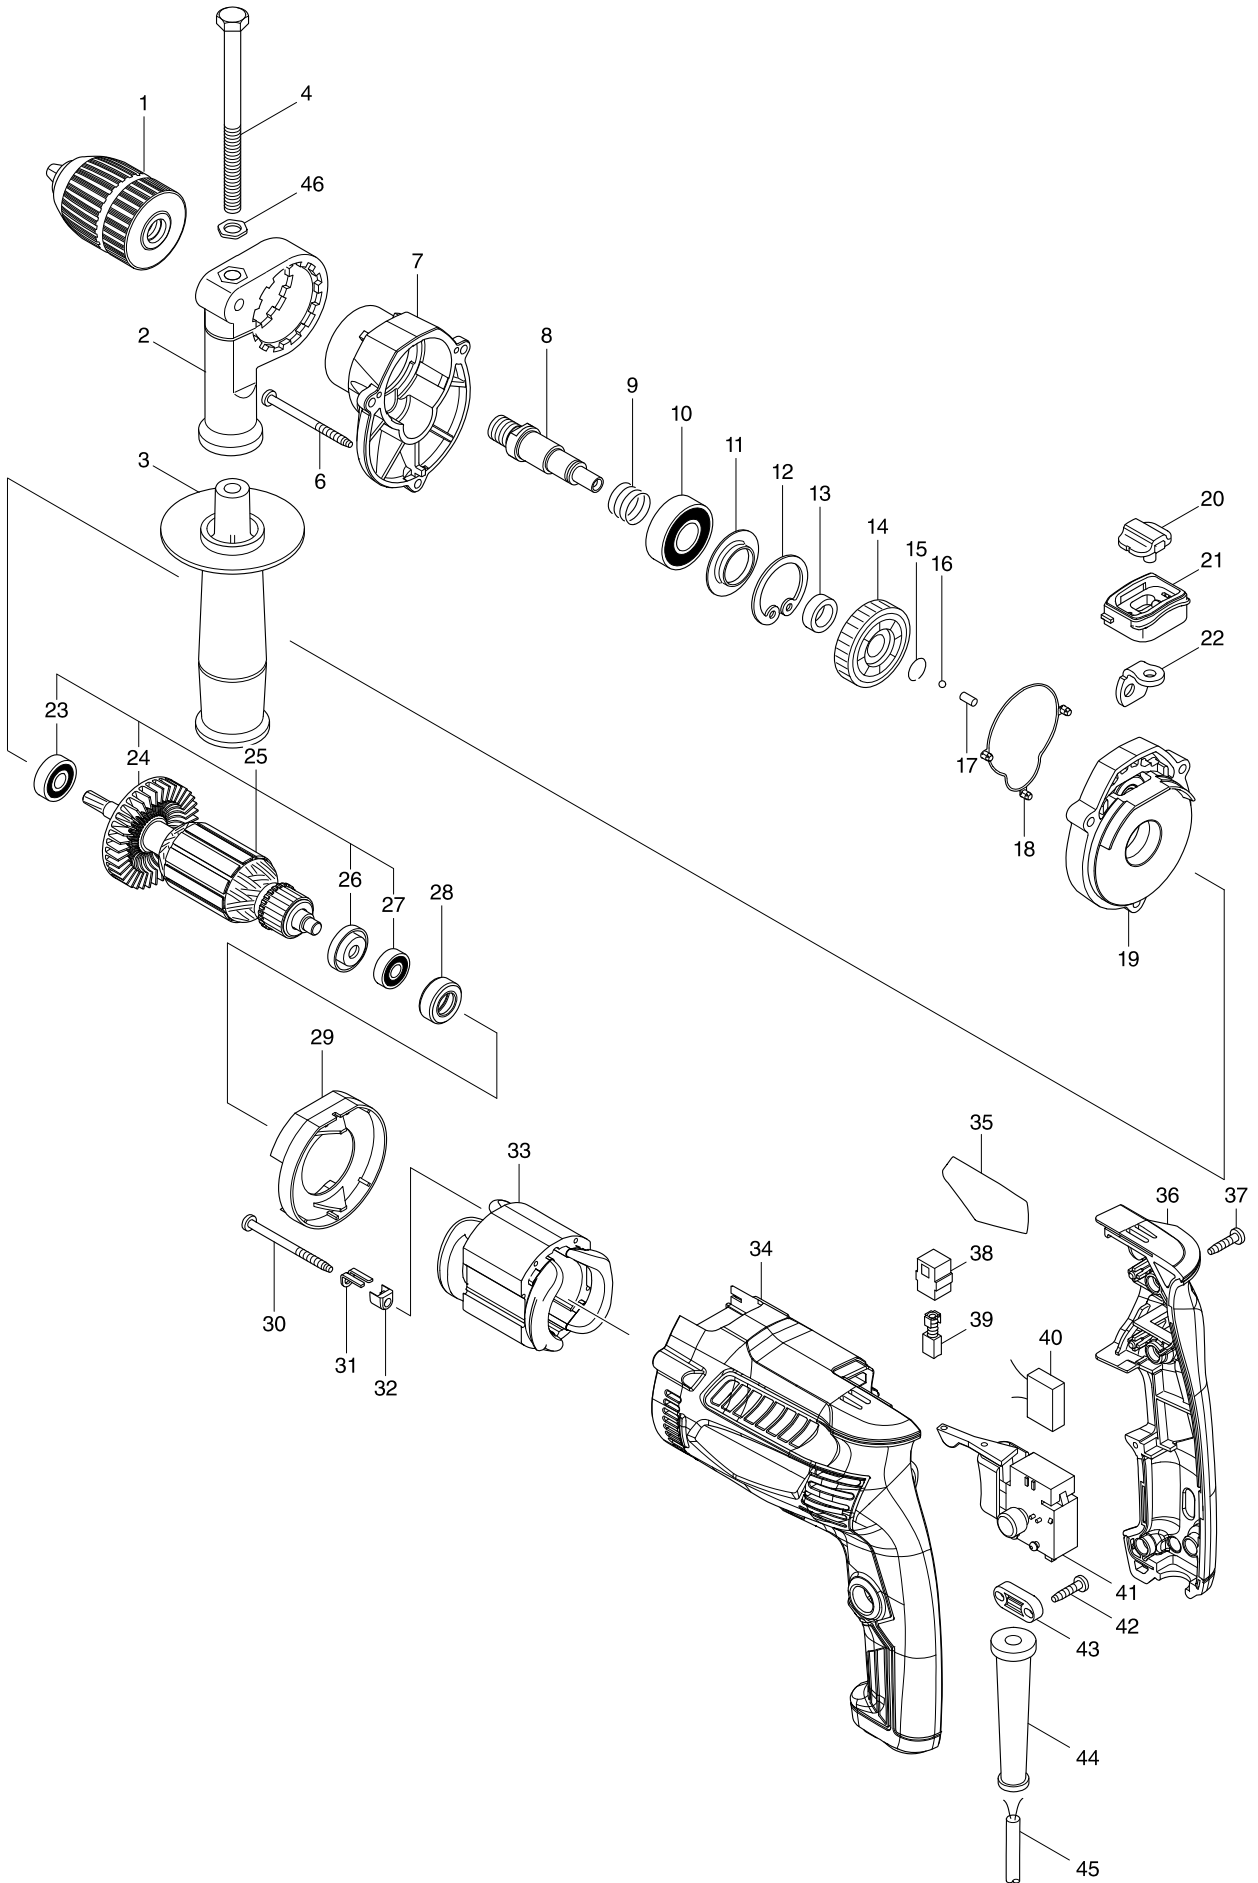

Model No. M8101 16MM HAMMER DRILL

Model No. M8101 16MM HAMMER DRILL

Item	Parts No.	Description	I/C	QTY	N/O	Opt. 1	Opt. 2	NOTE
001	196564-1	KEYLESS DRILL CHUCK		1				
002	417822-5	GRIP BASE		1				
003	153503-4	GRIP 36 COMPLETE		1				
004	265495-6	HEX. BOLT M8X110		1				
006	266361-0	TAPPING SCREW 4X30		3				
007	451907-7	GEAR HOUSING		1				
008	324223-9	SPINDLE		1				
009	233330-6	COMPRESSION SPRING 16		1				
010	211241-5	BALL BEARING 6202DDW		1				
011	257246-1	RING 19		1				
012	962153-2	RETAINING RING R-35		1				
013	257173-2	RING 12		1				
014	226589-2	HELICAL GEAR 37		1				
015	233938-6	RING SPRING 12		1				
016	216001-0	STEEL BALL 3.5		1				
017	256251-5	PIN 4		1				
018	424112-9	SEAL RING		1				
019	140426-5	GEAR HOUSING COVER COMPLETE		1				
020	417819-4	CHANGE LEVER		1				
021A	453921-9	LEVER CASE		1	*			
021-1A	451908-5	LEVER CASE	<	1				
021-1B	455991-4	LEVER CASE		1				
022	345944-0	CHANGE PLATE		1				
023	211031-6	BALL BEARING 608LLB		1				
024	241869-5	FAN 55		1				
025	510164-7	ARMATURE ASSEMBLY 240V		1				
D10		INC. 23,24,26,27						
026	681636-0	INSULATION WASHER		1				
027	210062-2	BALL BEARING 607ZZ		1				
028	421808-3	RUBBER RING 19		1				
029	450620-4	BAFFLE PLATE		1				
030	266415-3	TAPPING SCREW 4X55		2				
031	344871-8	RETAINER		2				
032	417237-6	INSULATION COVER		2				
033	626604-6	FIELD 240V		1				
034A	455860-9	MOTOR HOUSING		1				
034B	455989-1	MOTOR HOUSING		1				
035	850X52-3	M8101 NAME PLATE		1				
036A	141709-6	HANDLE COVER COMPLETE		1	*			
C10	263002-9	RUBBER PIN 4		2	*			
036-1A	140427-3	HANDLE COVER COMPLETE	<	1				
C10	263002-9	RUBBER PIN 4		2				
036-1B	143262-8	HANDLE COVER COMPLETE		1				
C10	263002-9	RUBBER PIN 4		2				
037	266326-2	TAPPING SCREW 4X18		4				
038	643566-3	BRUSH HOLDER 5X8		2				
039	191998-3	CARBON BRUSH CB-85		1				
040	645200-1	NOISE SUPPRESSOR		1